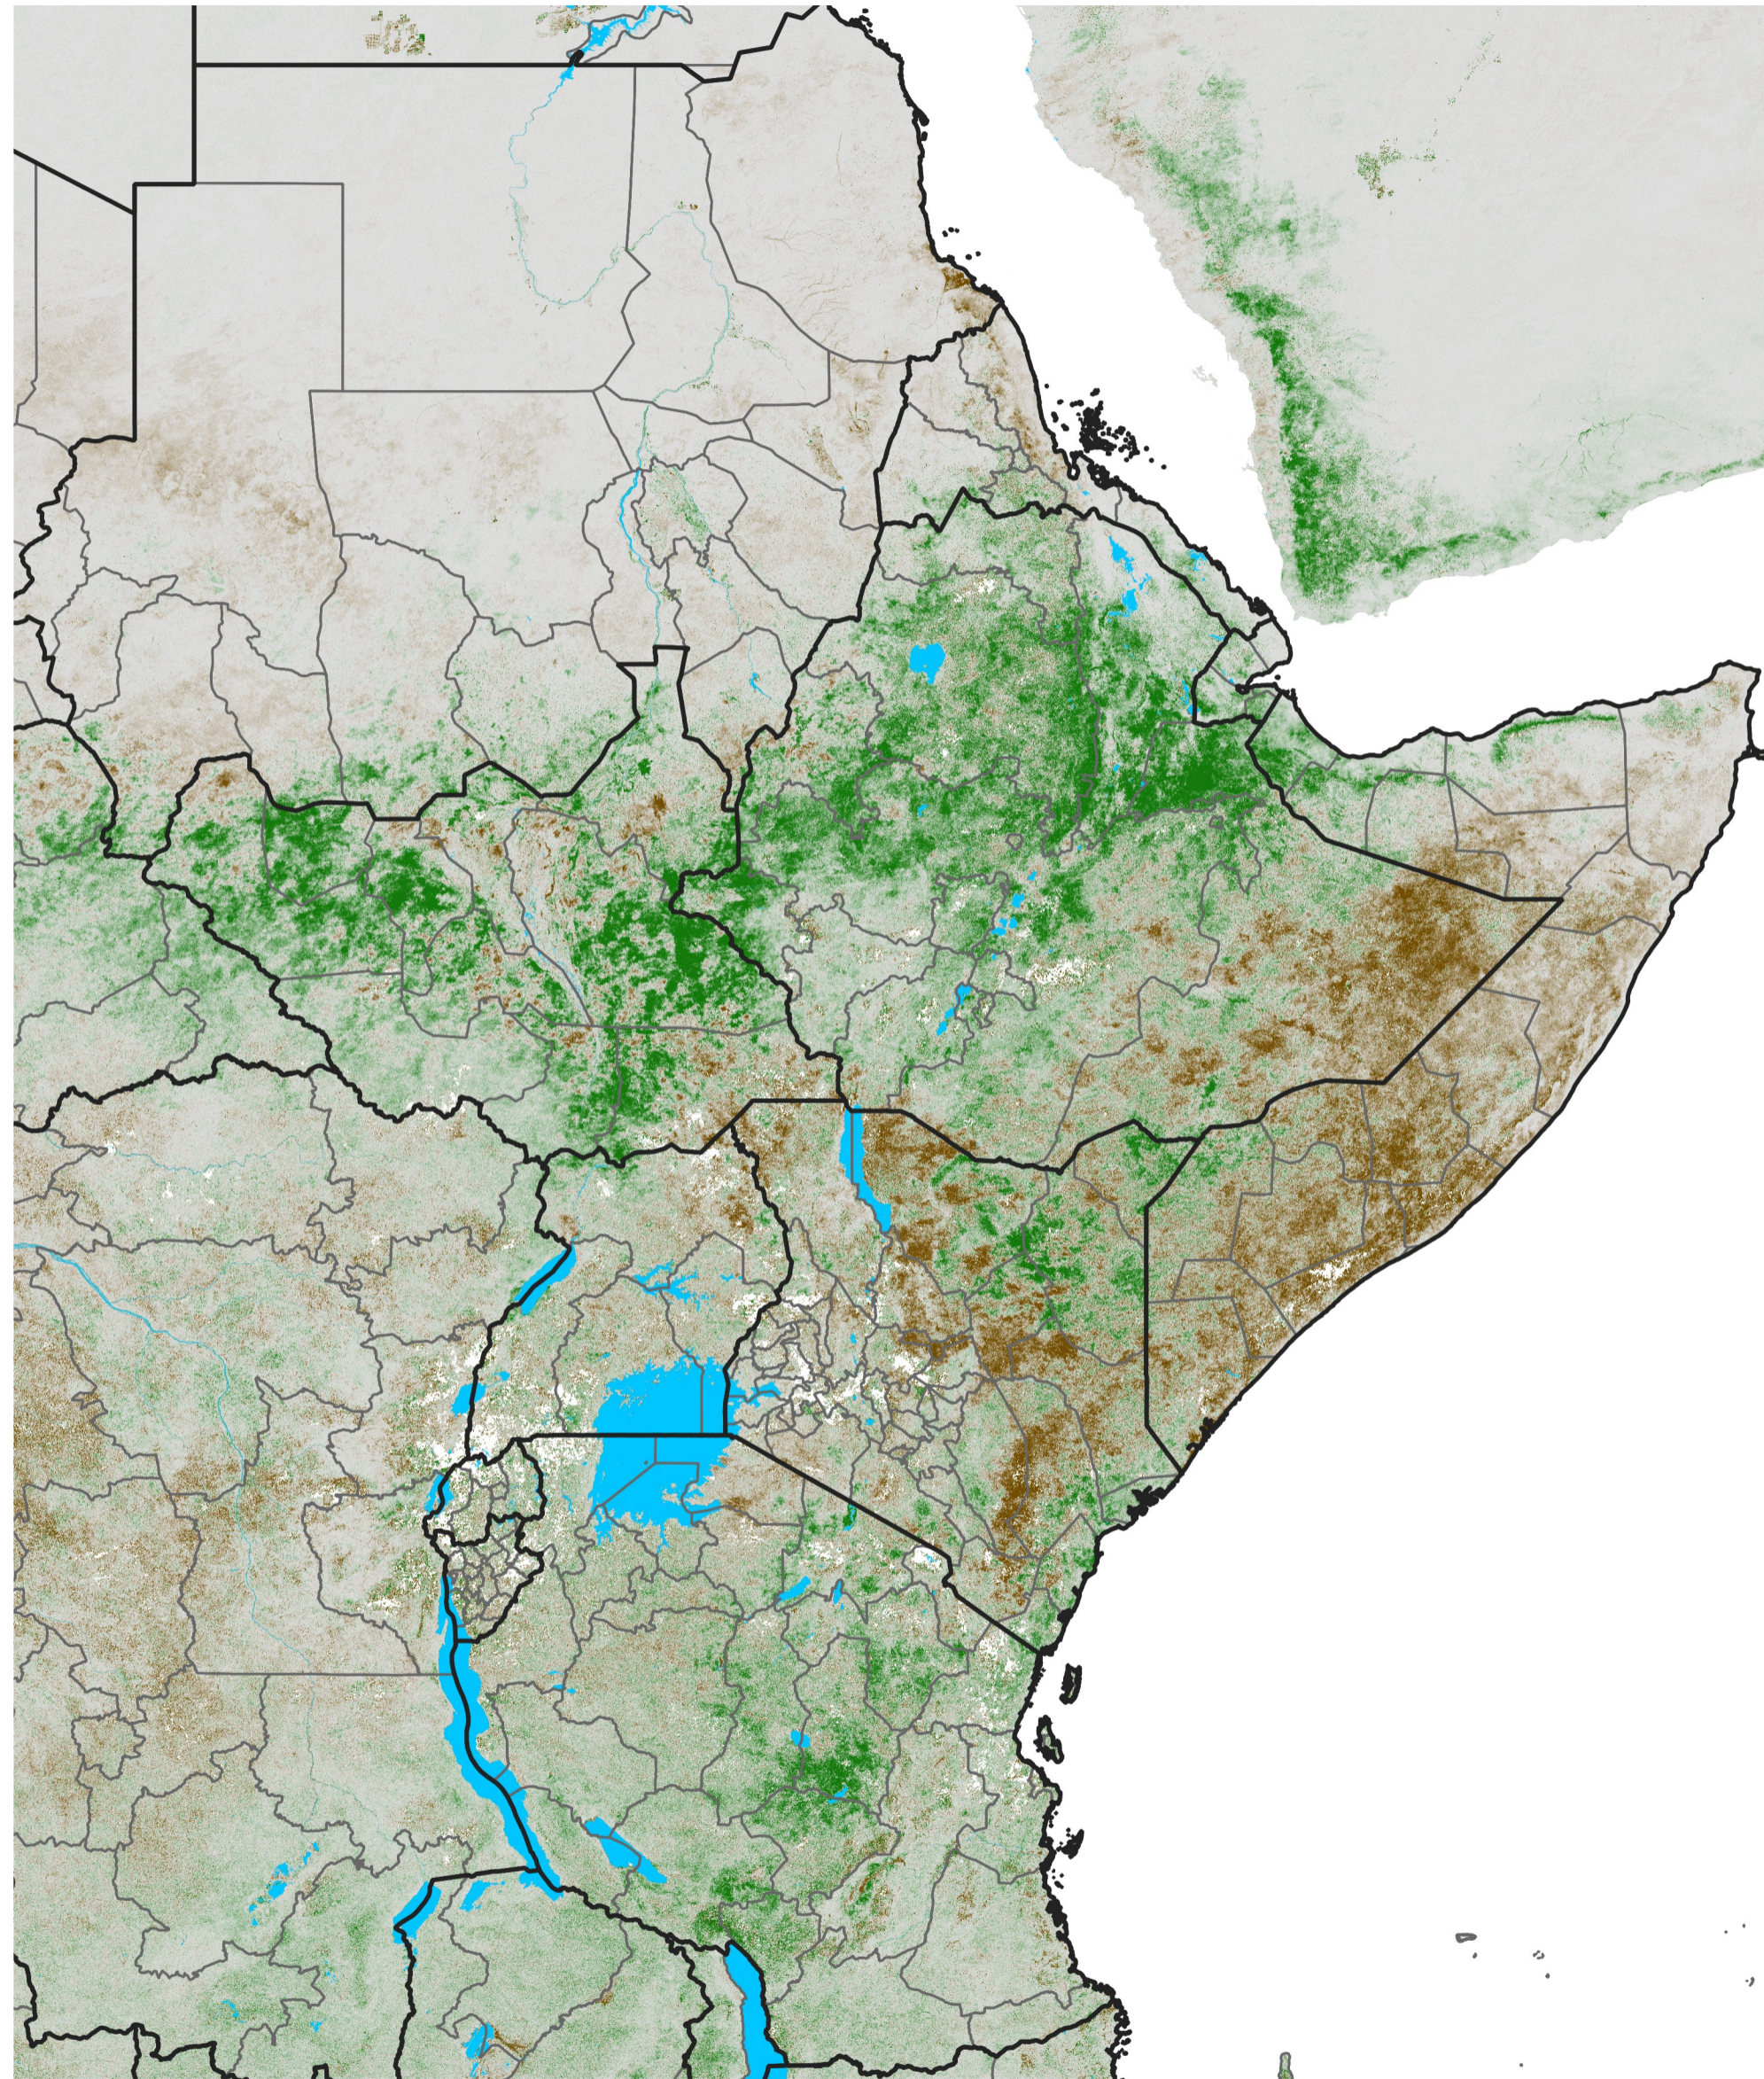

# East Africa NDVI Difference

2026 minus 2025

Period 25 / Apr 26 - May 05, 2026

## NDVI Difference

< -0.3   -0.2   -0.1   -0.05   0.05   0.1   0.2   >0.3

Negative

No Difference

Positive