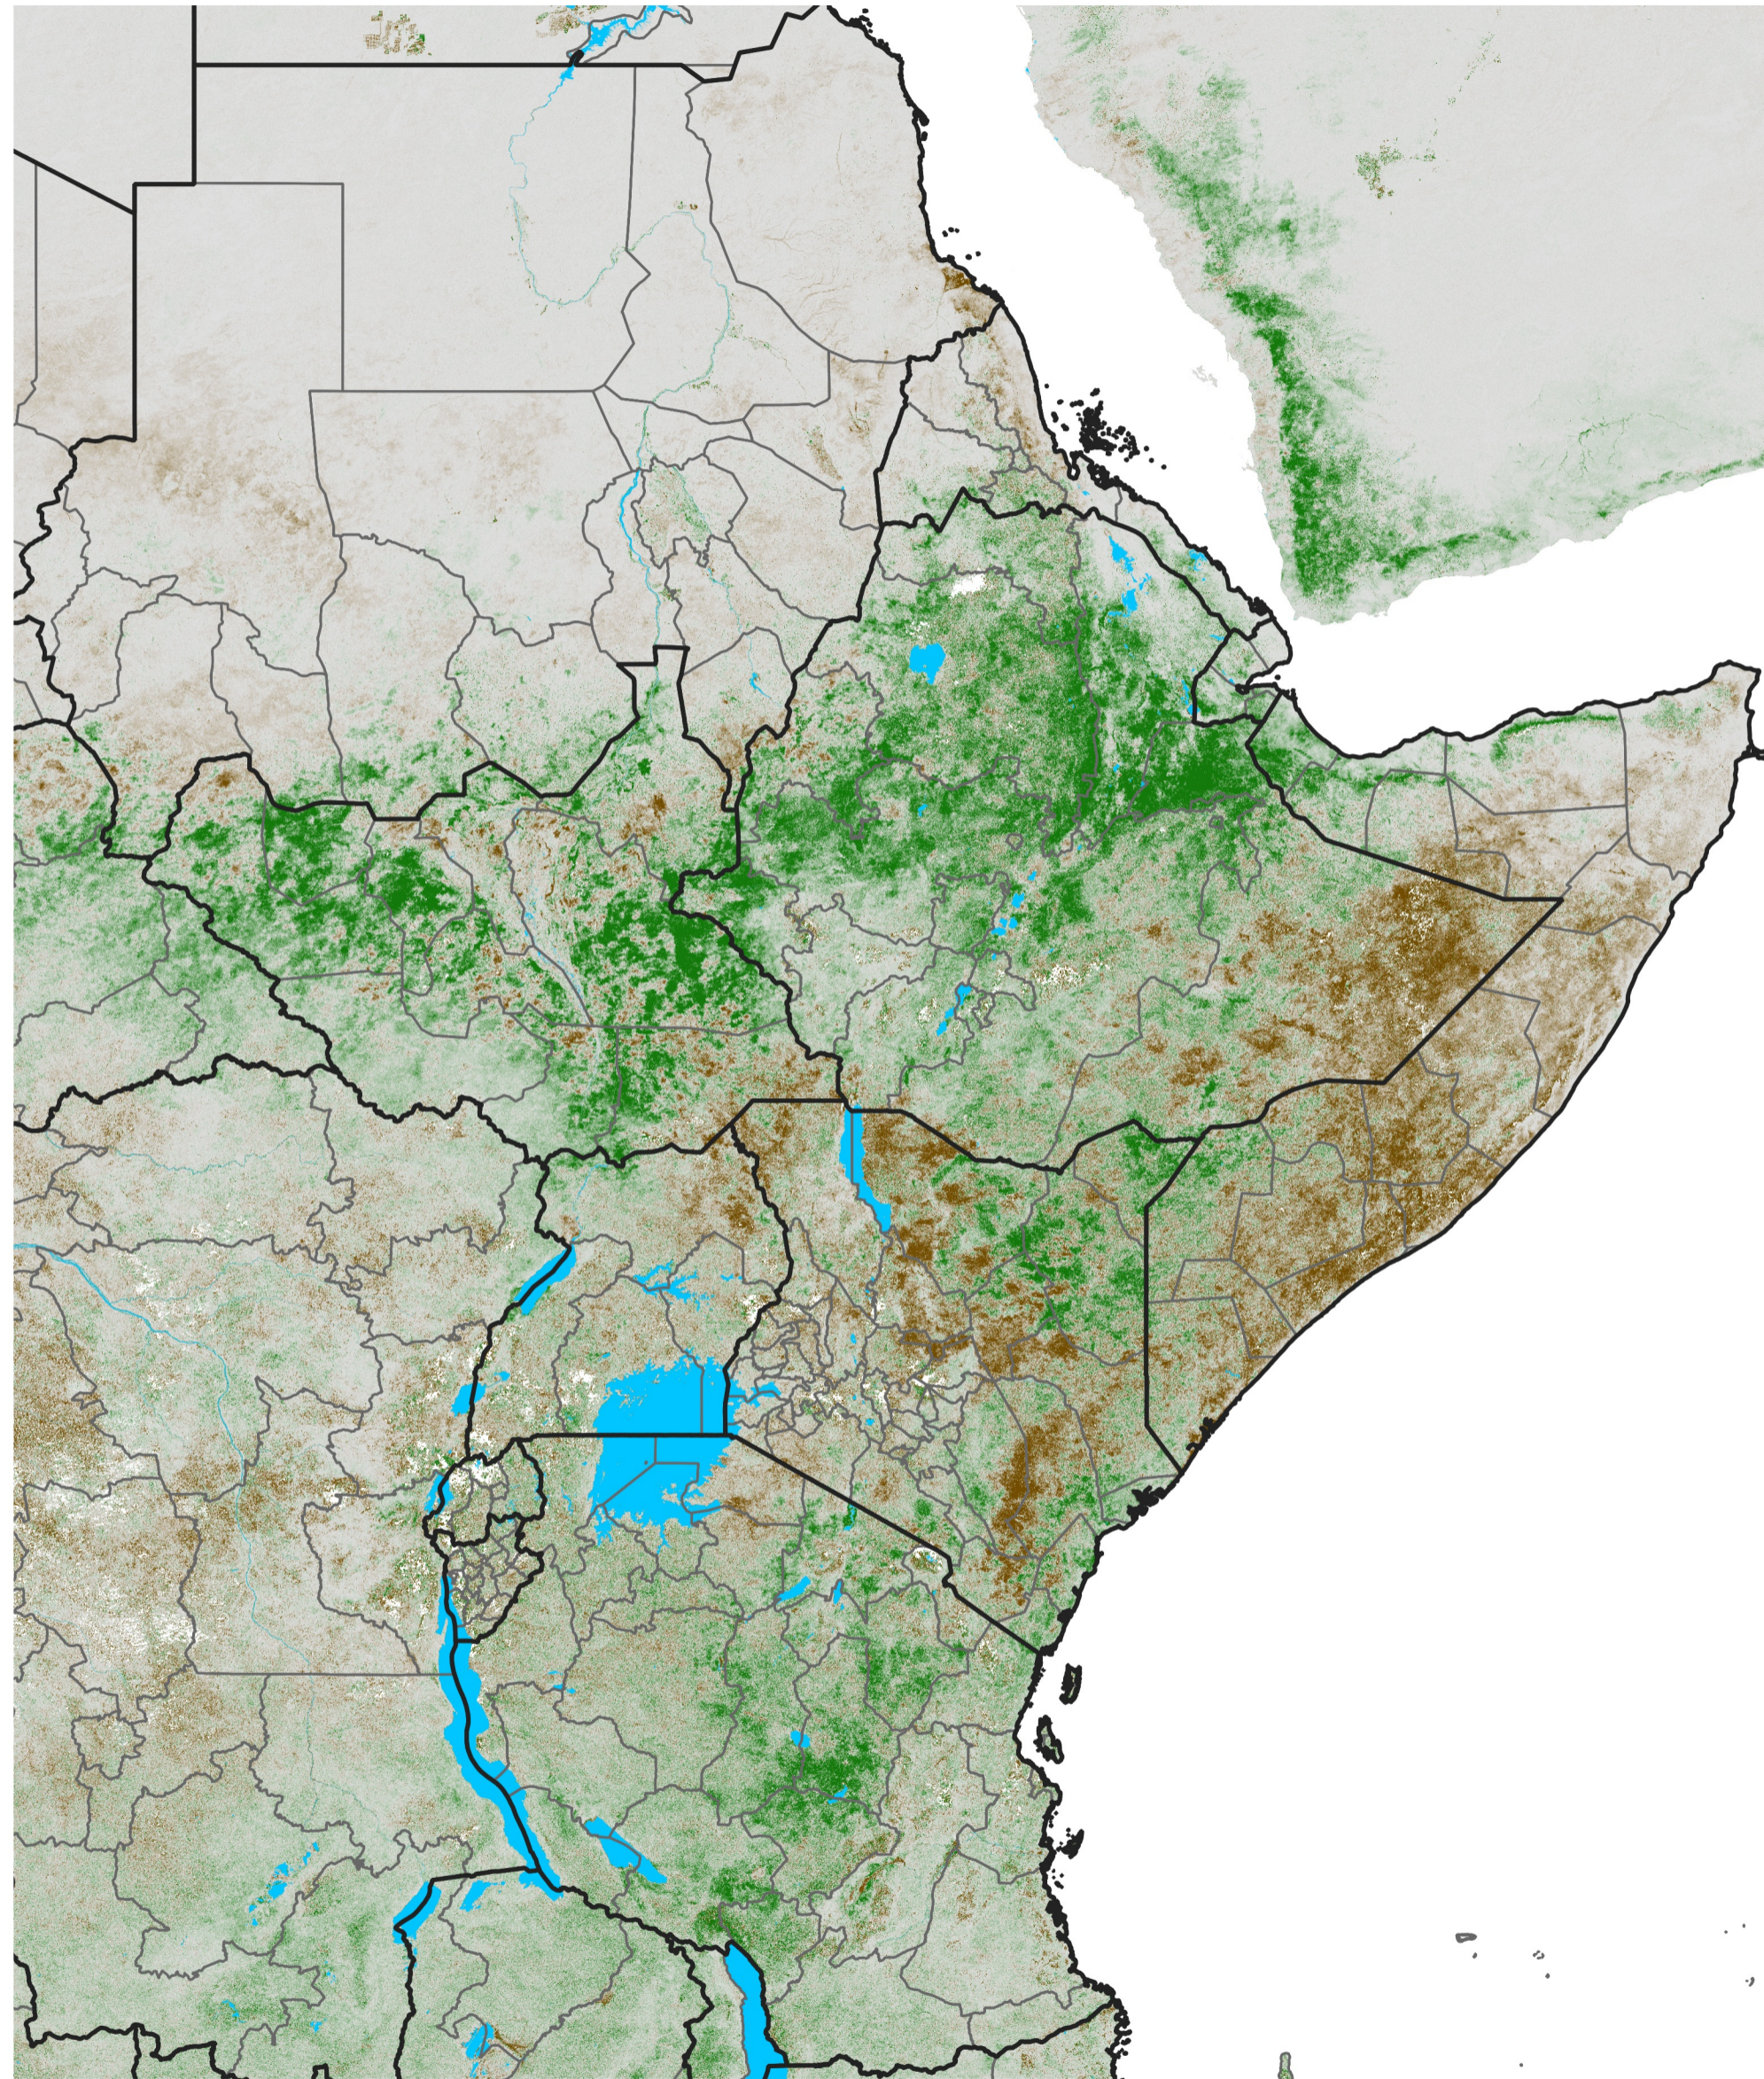

# East Africa NDVI Difference

2026 minus 2025

Period 26 / May 01 - 10, 2026

## NDVI Difference

< -0.3   -0.2   -0.1   -0.05   0.05   0.1   0.2   >0.3

Negative

No Difference

Positive