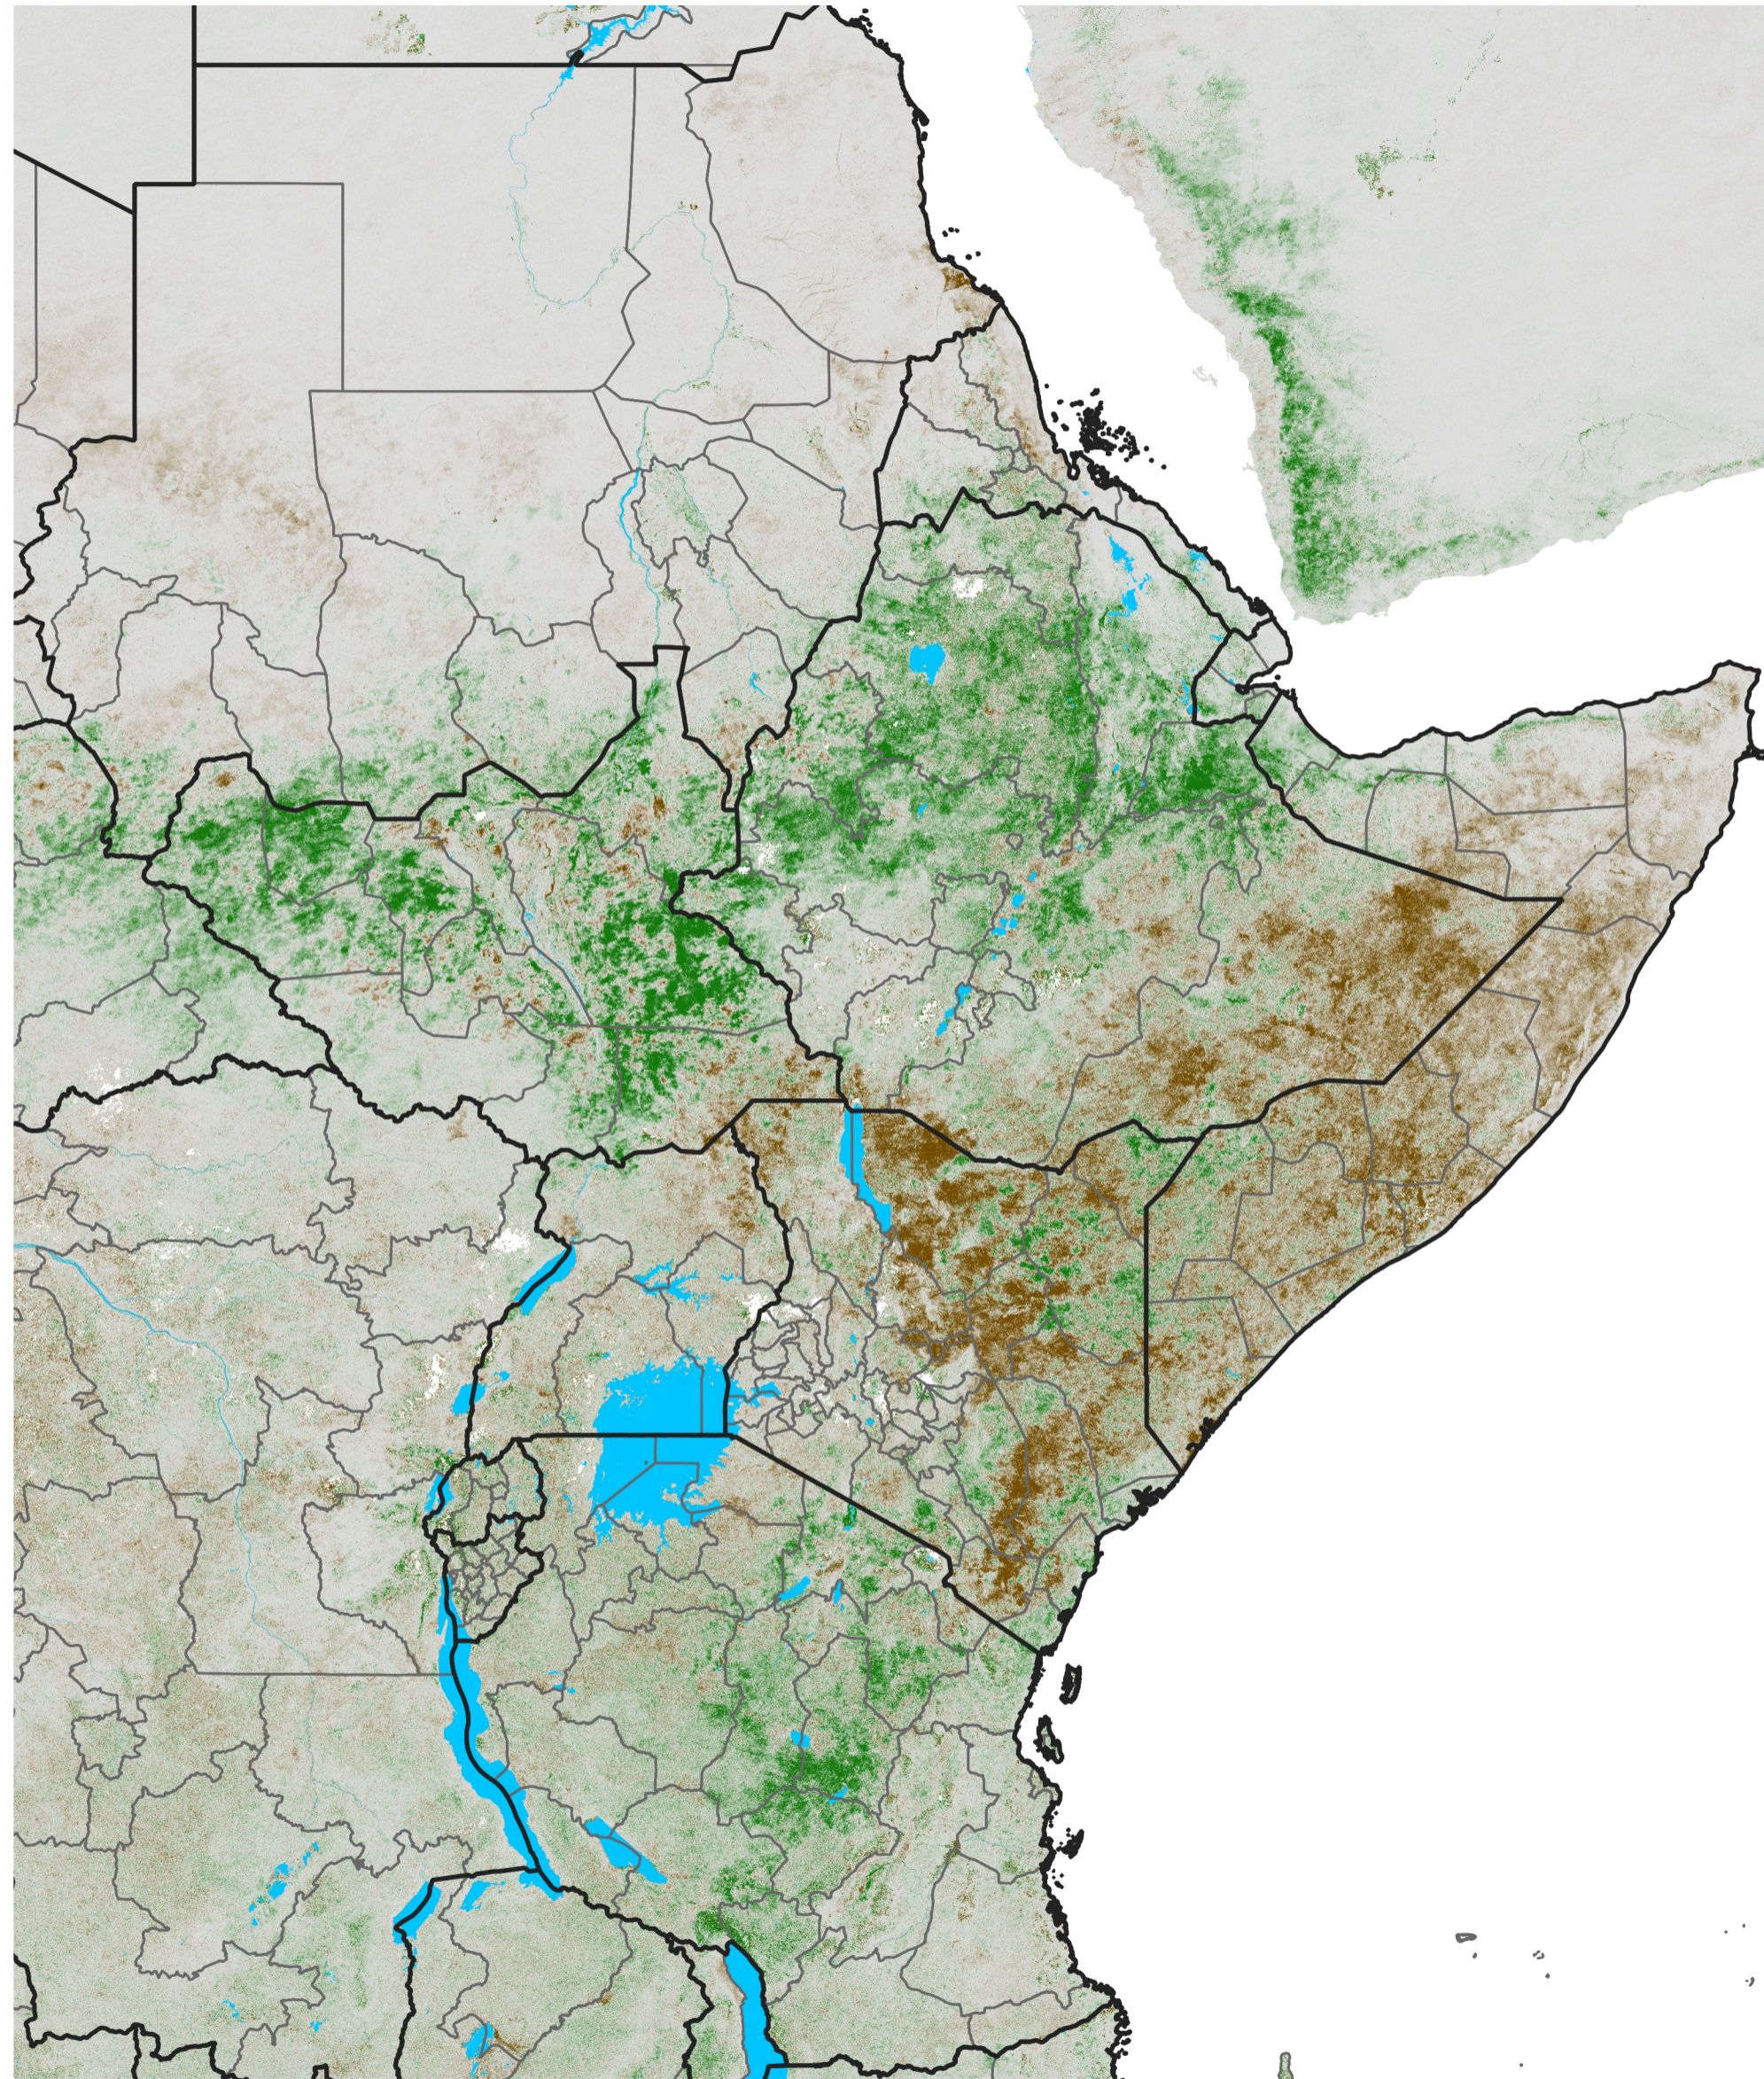

East Africa NDVI Difference

2026 minus 2025

Period 27 / May 06 - 15, 2026

NDVI Difference

< -0.3 -0.2 -0.1 -0.05 0.05 0.1 0.2 >0.3

Negative

No Difference

Positive