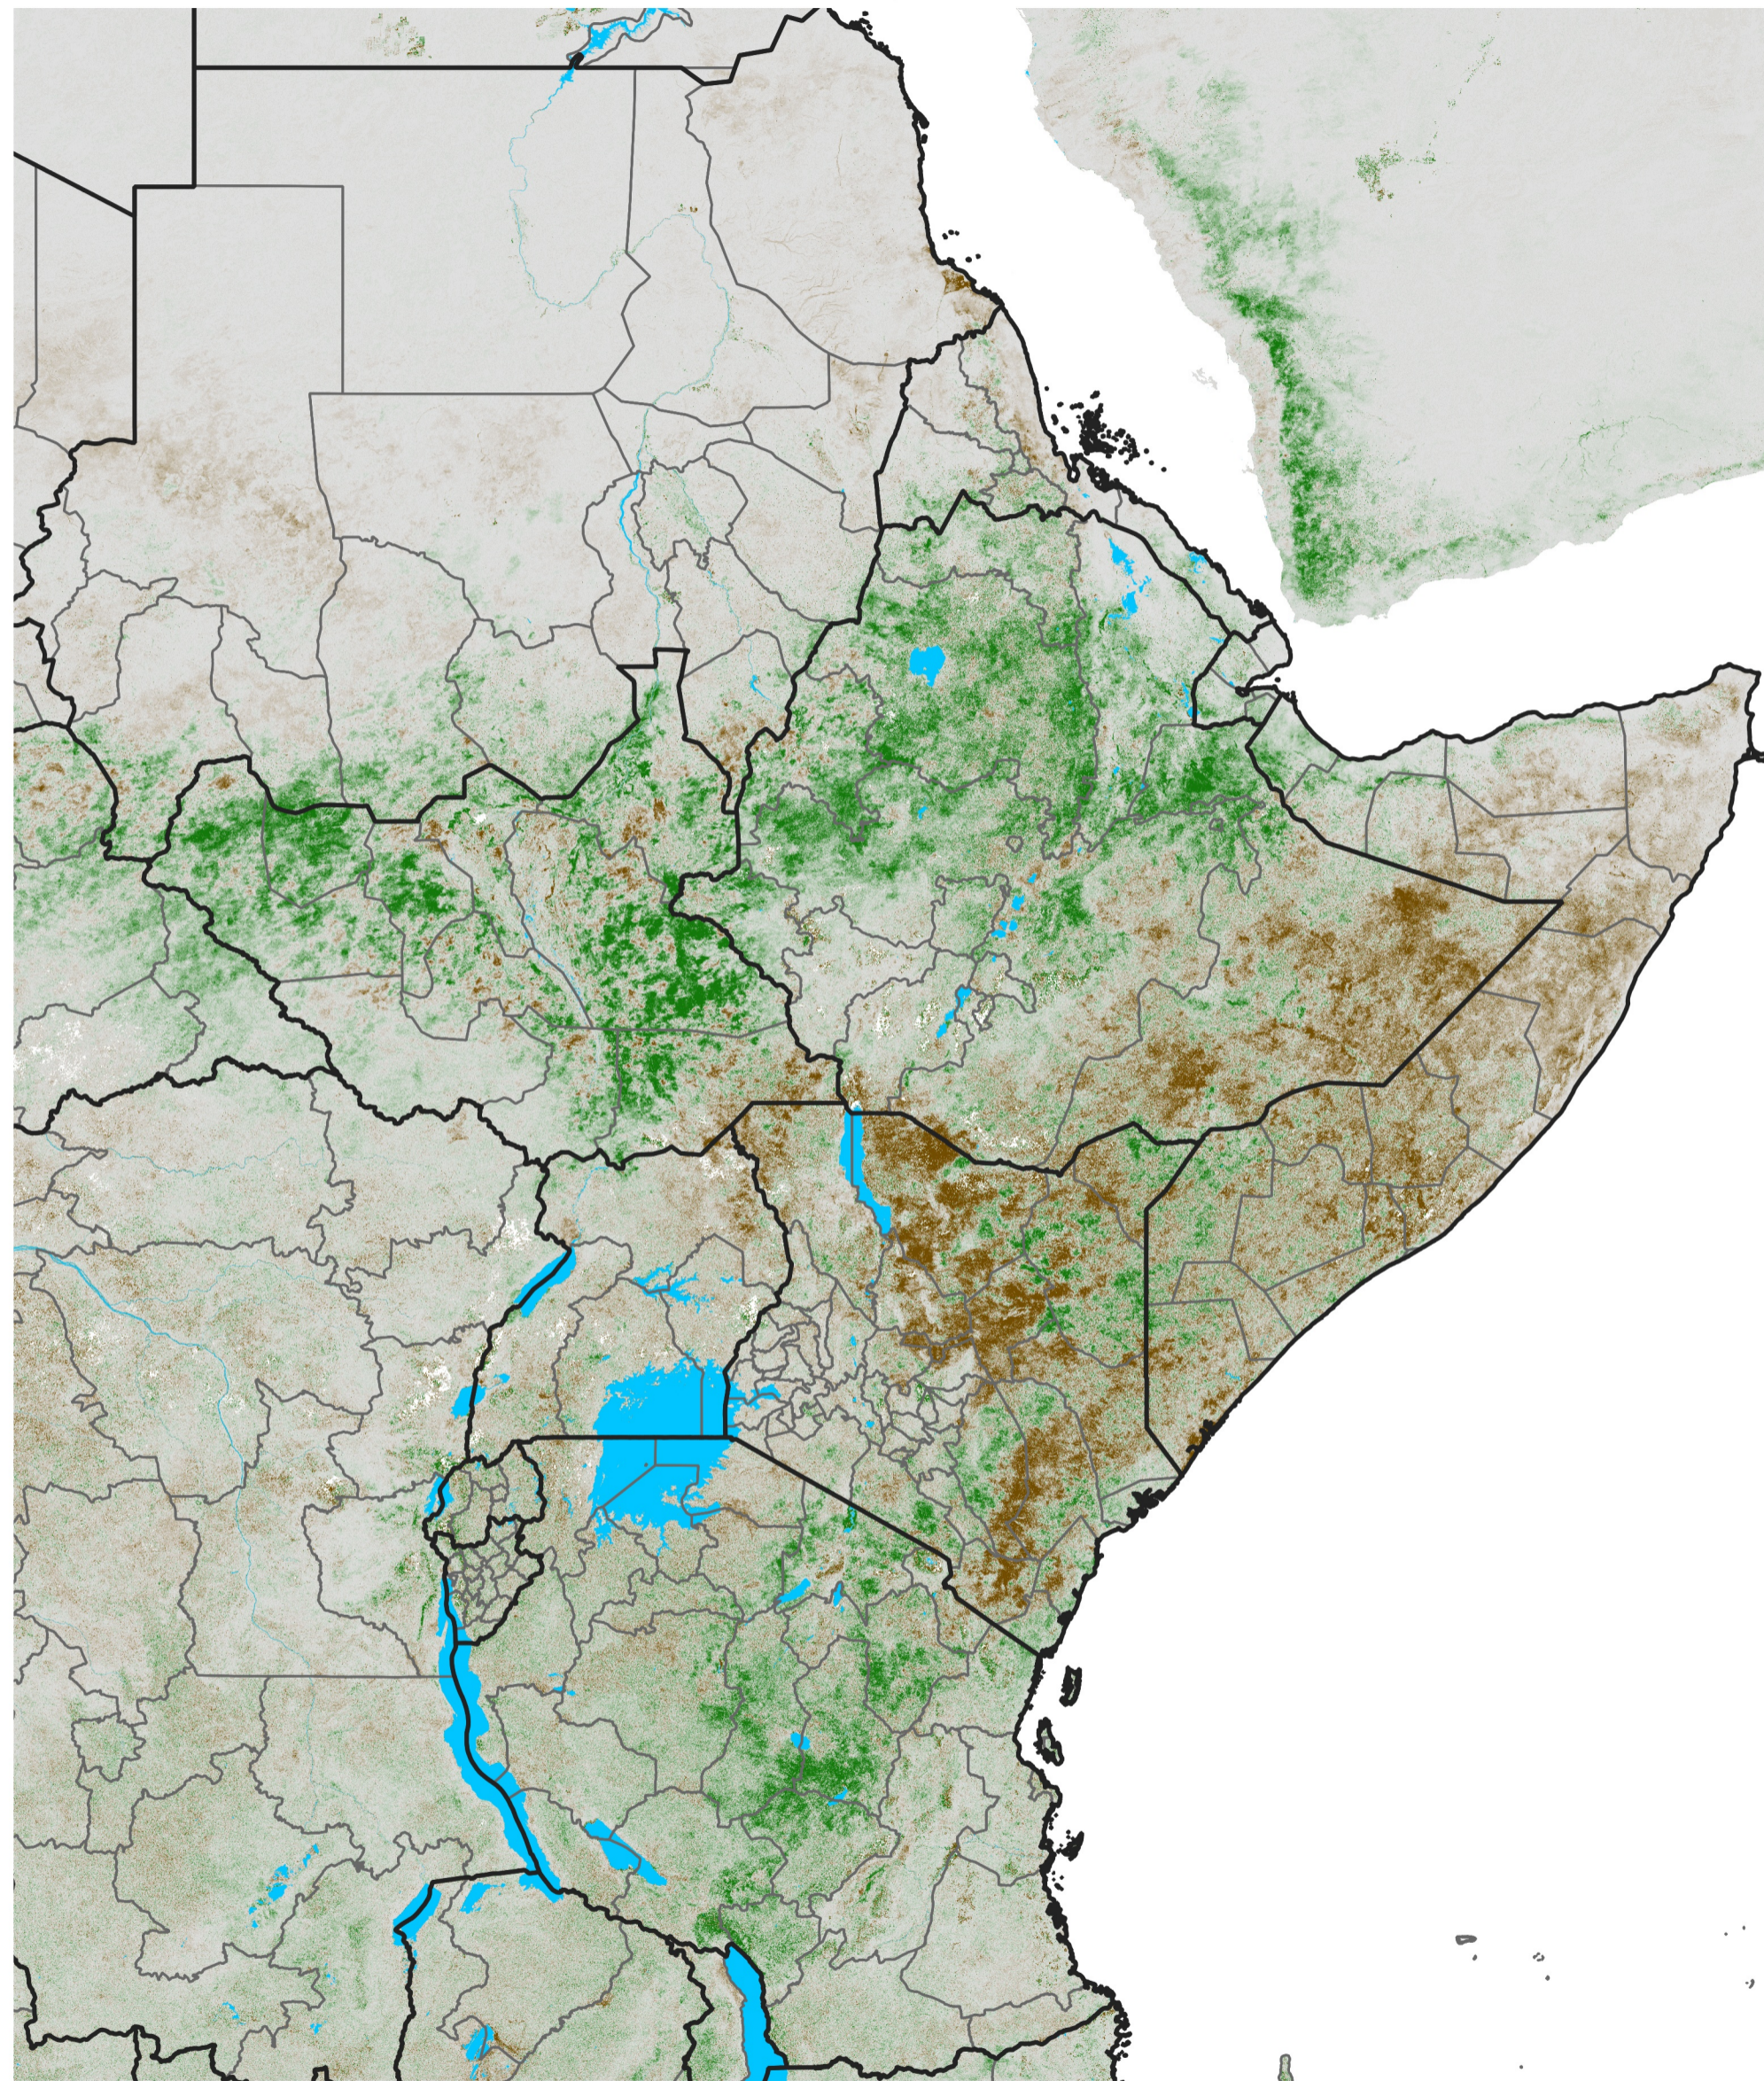

East Africa NDVI Difference

2026 minus 2025

Period 28 / May 11 - 20, 2026

NDVI Difference

< -0.3 -0.2 -0.1 -0.05 0.05 0.1 0.2 >0.3

Negative

No Difference

Positive