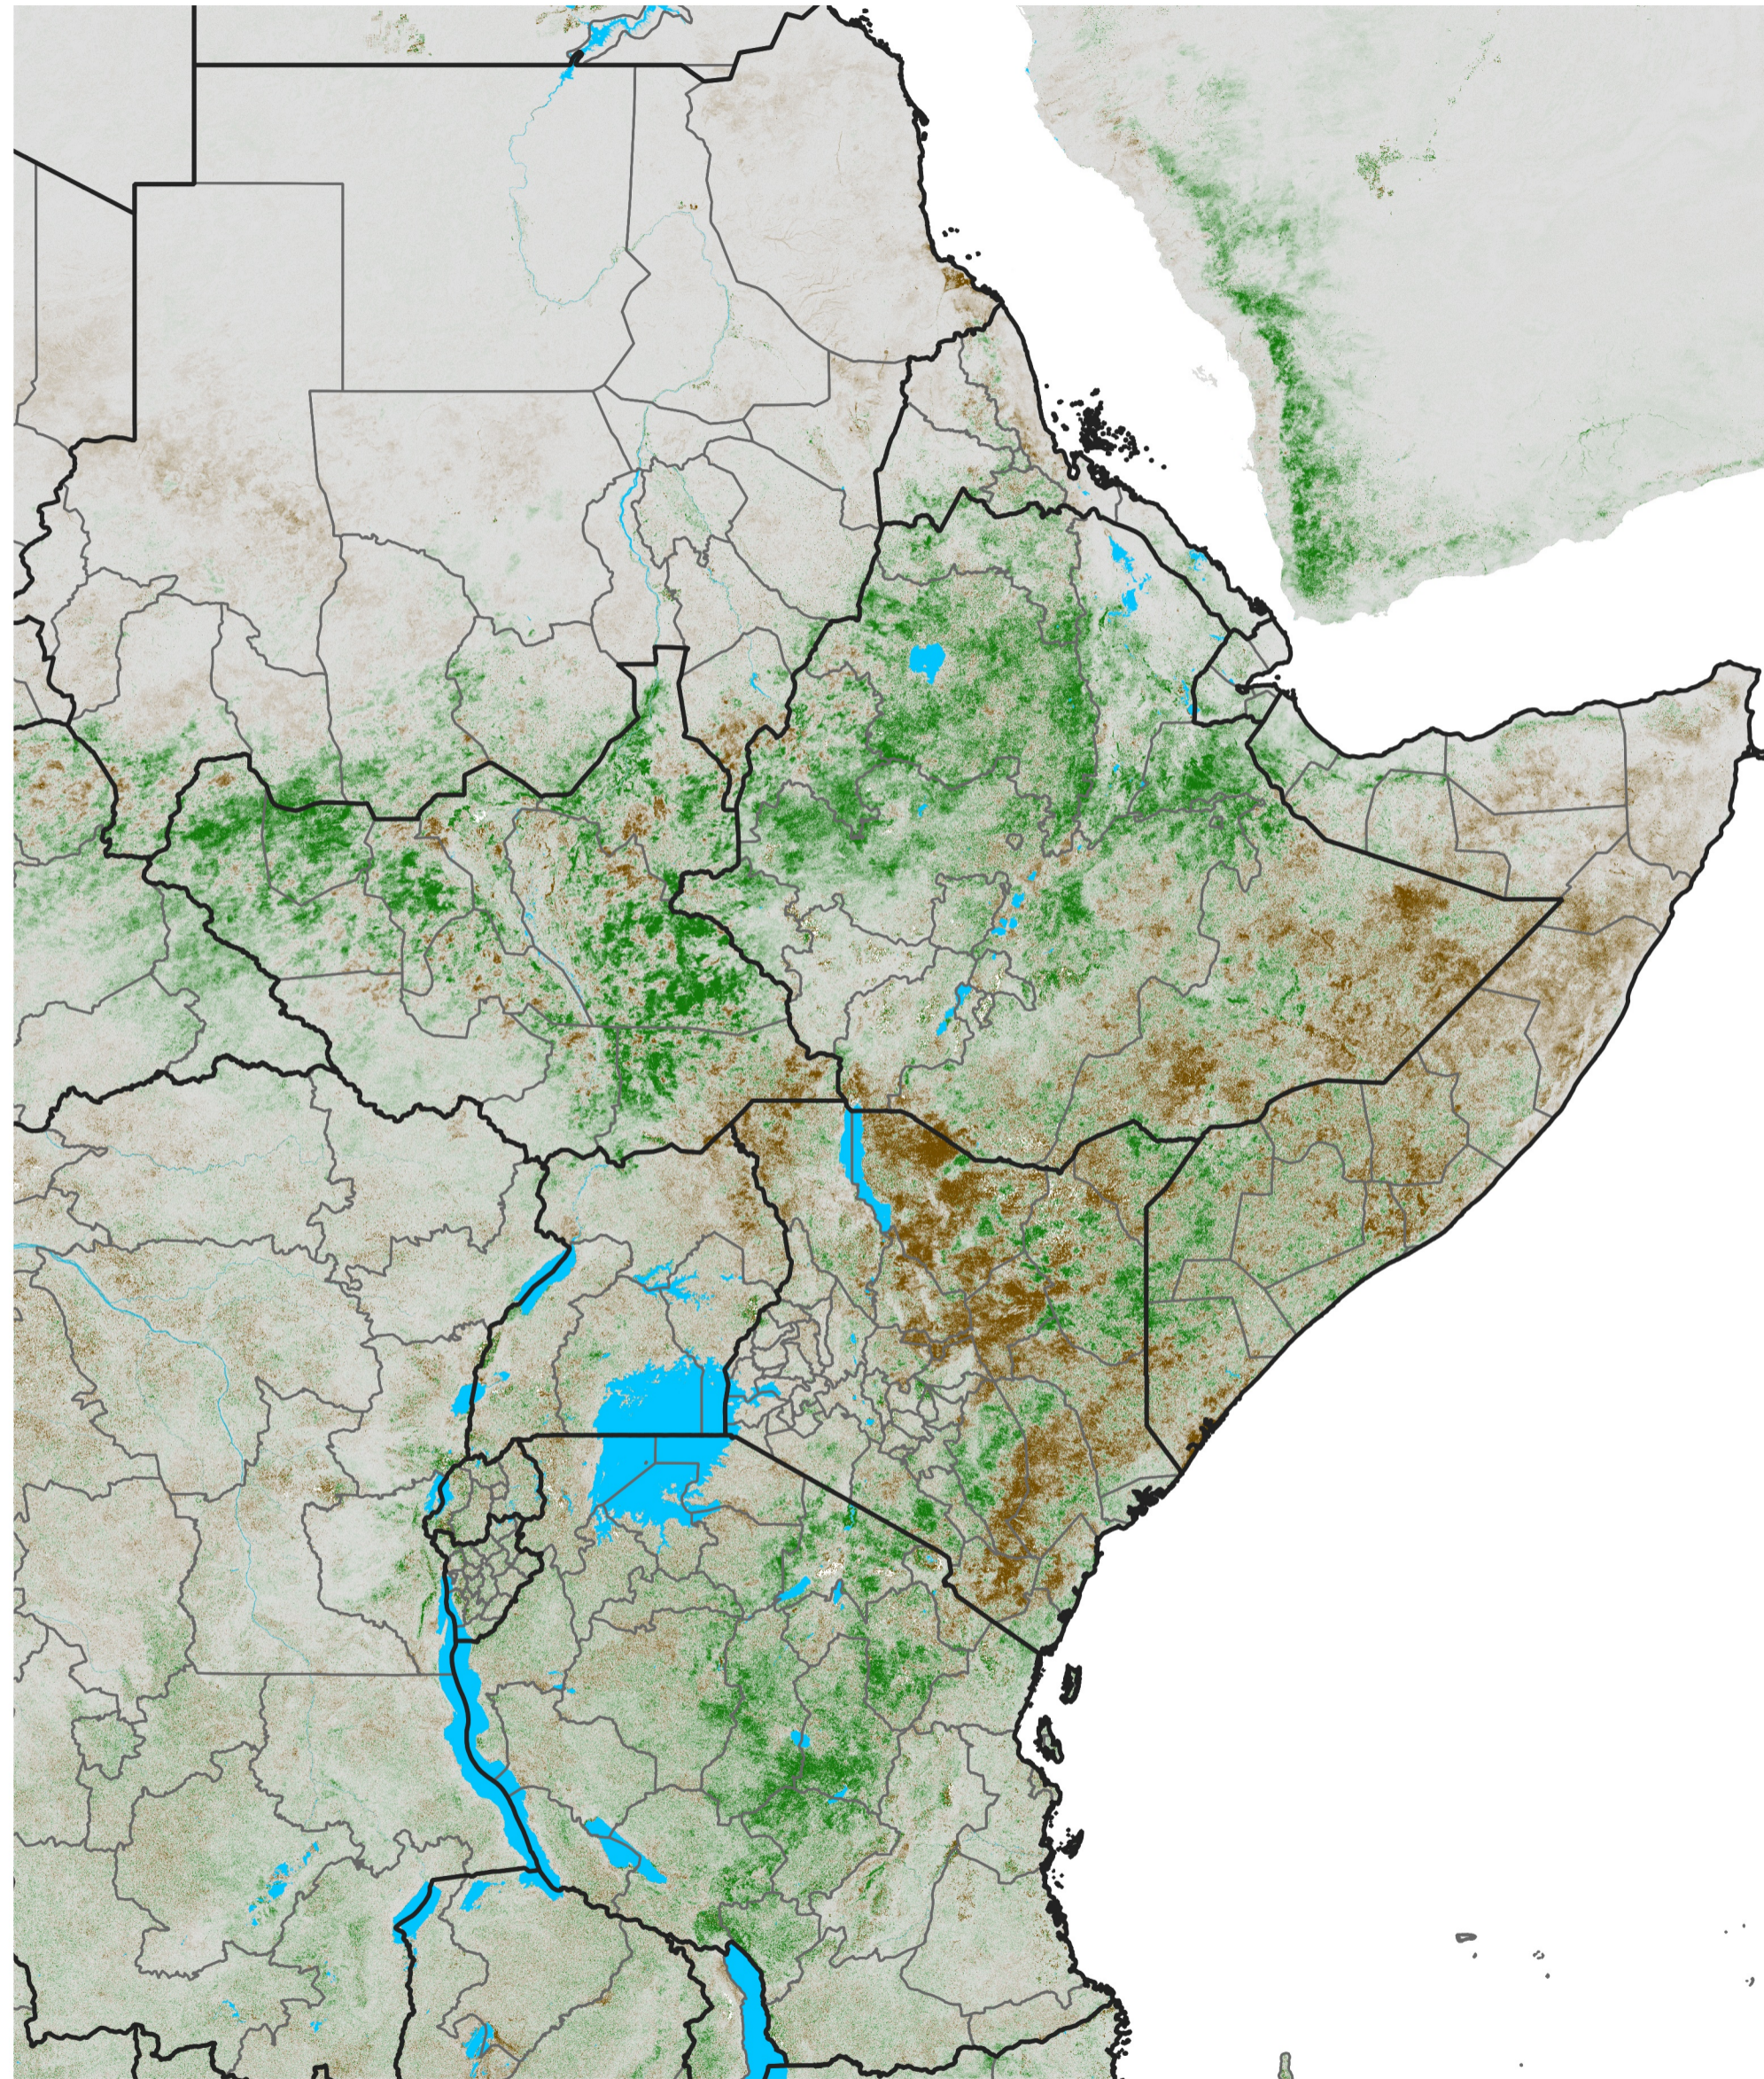

East Africa NDVI Difference

2026 minus 2025

Period 29 / May 16 - 25, 2026

NDVI Difference

< -0.3 -0.2 -0.1 -0.05 0.05 0.1 0.2 >0.3

Negative

No Difference

Positive