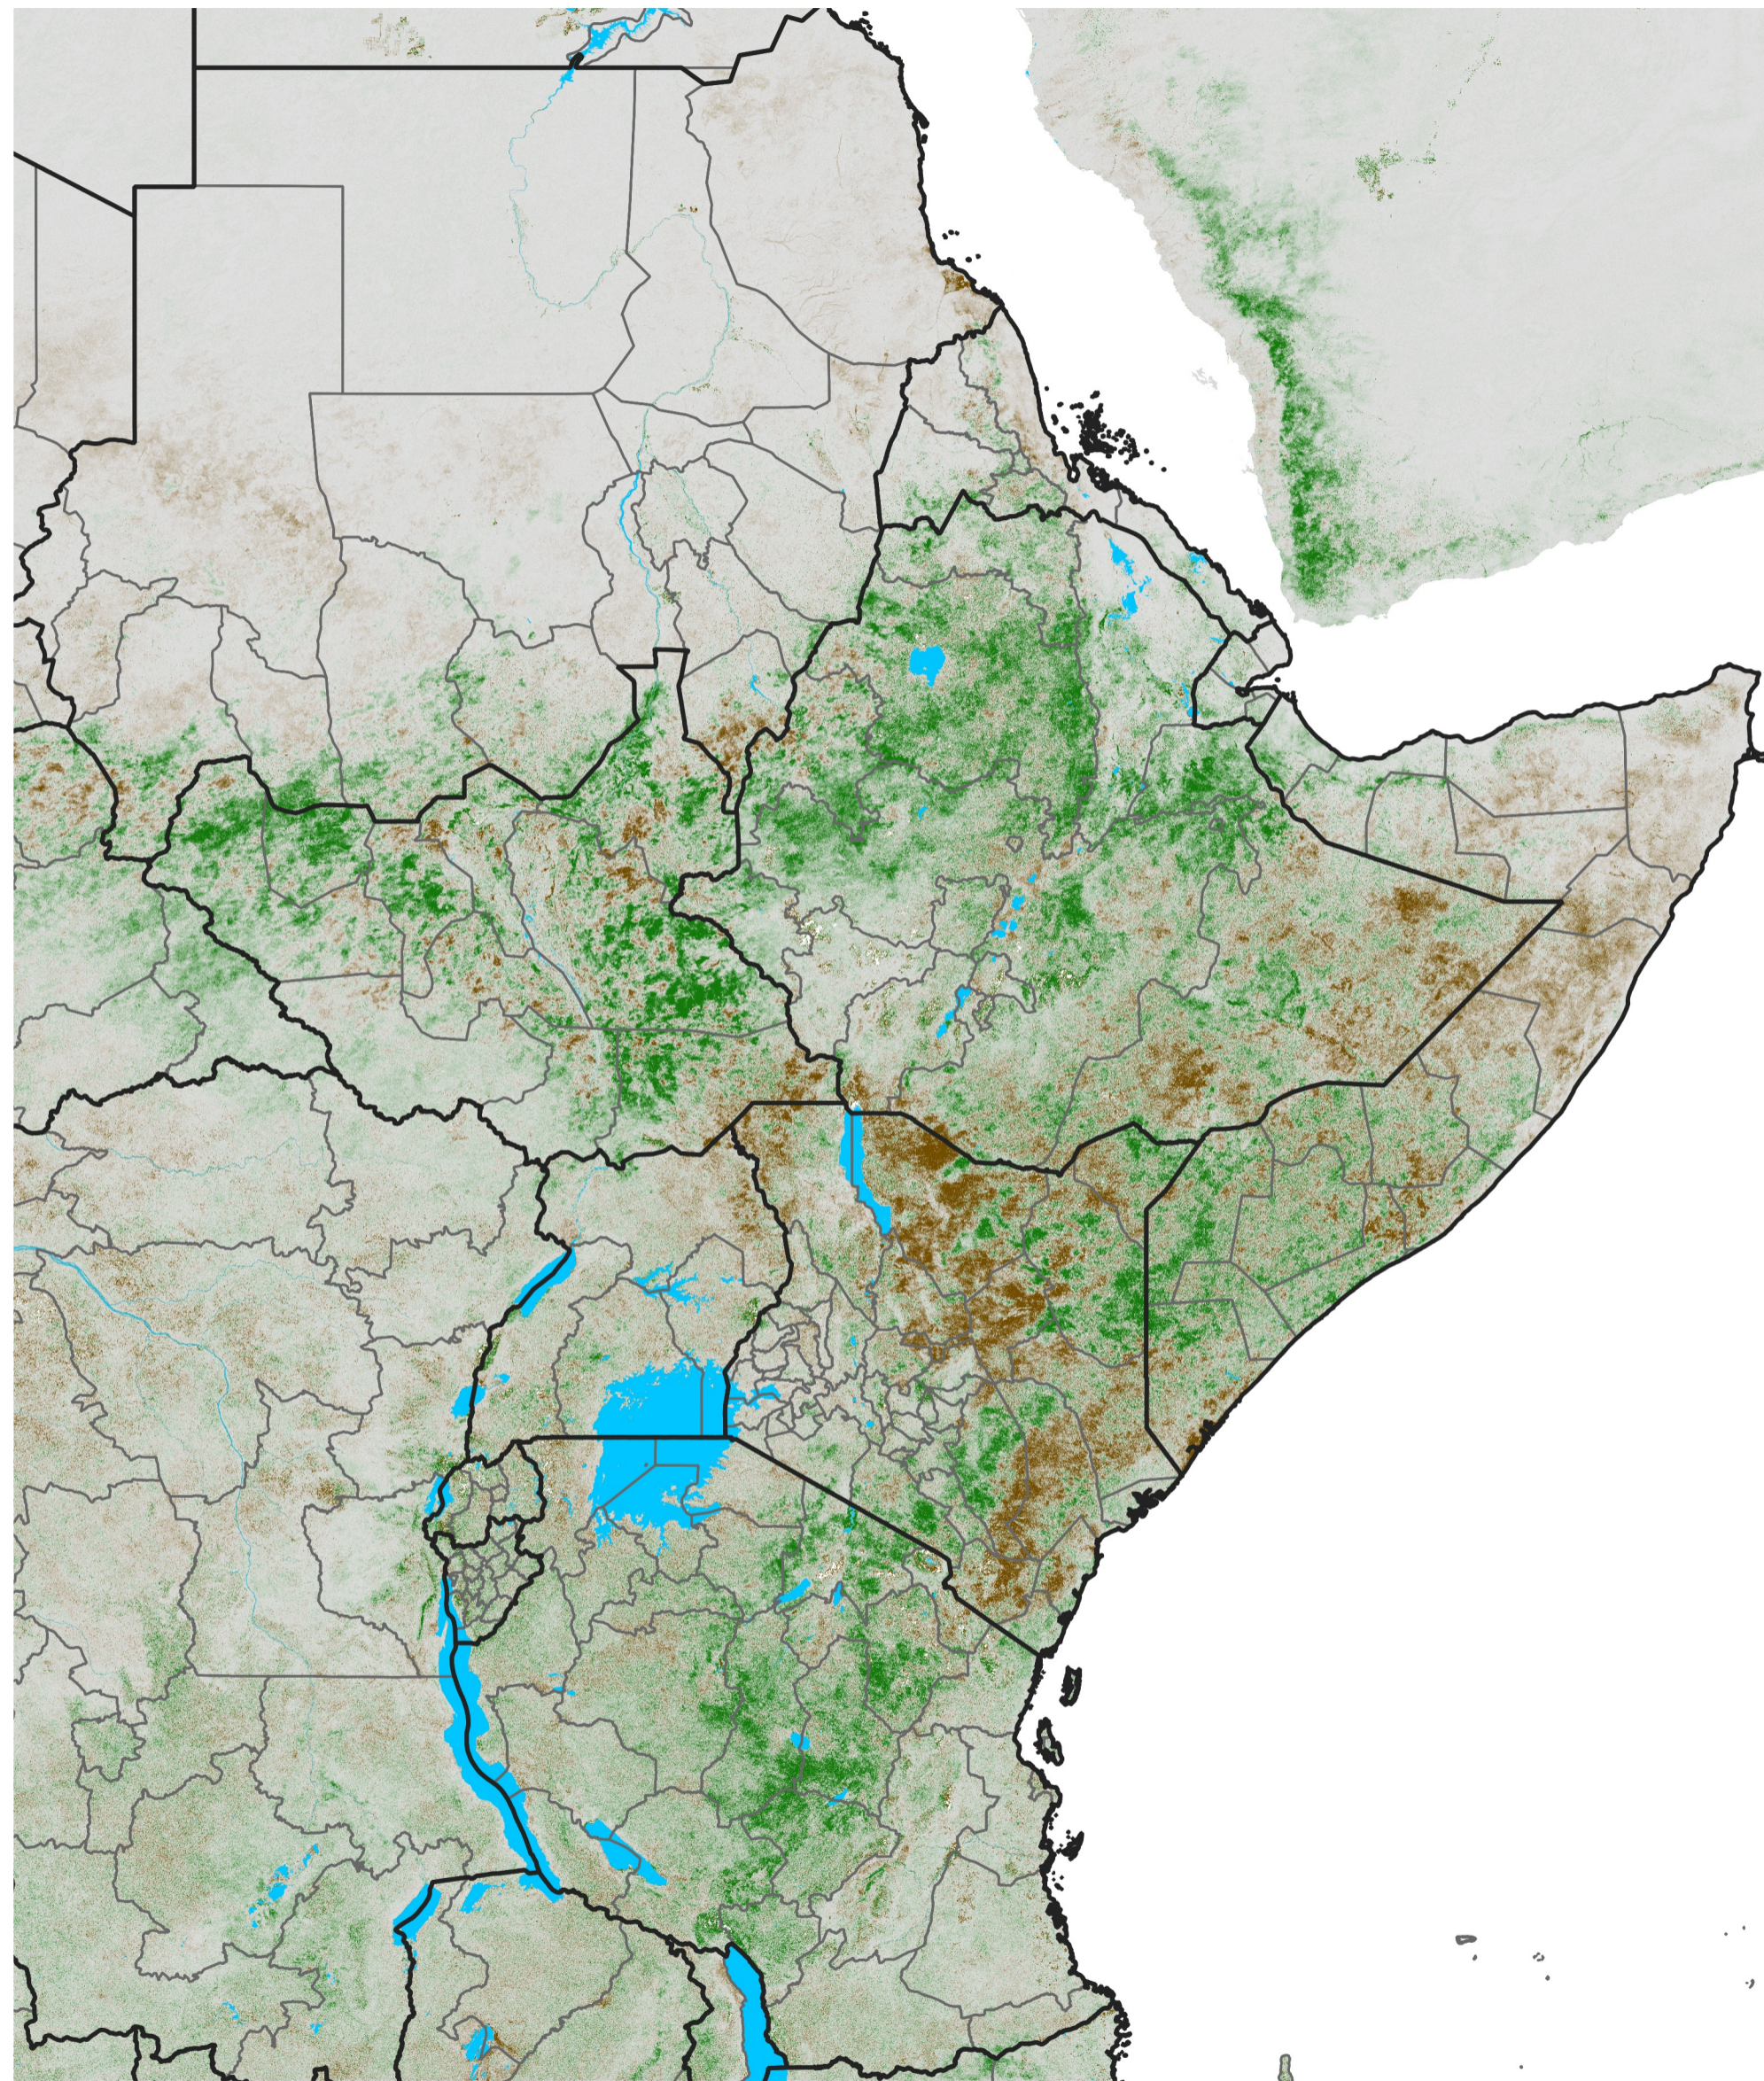

East Africa NDVI Difference

2026 minus 2025

Period 30 / May 21 - 31, 2026

NDVI Difference

< -0.3 -0.2 -0.1 -0.05 0.05 0.1 0.2 >0.3

Negative

No Difference

Positive