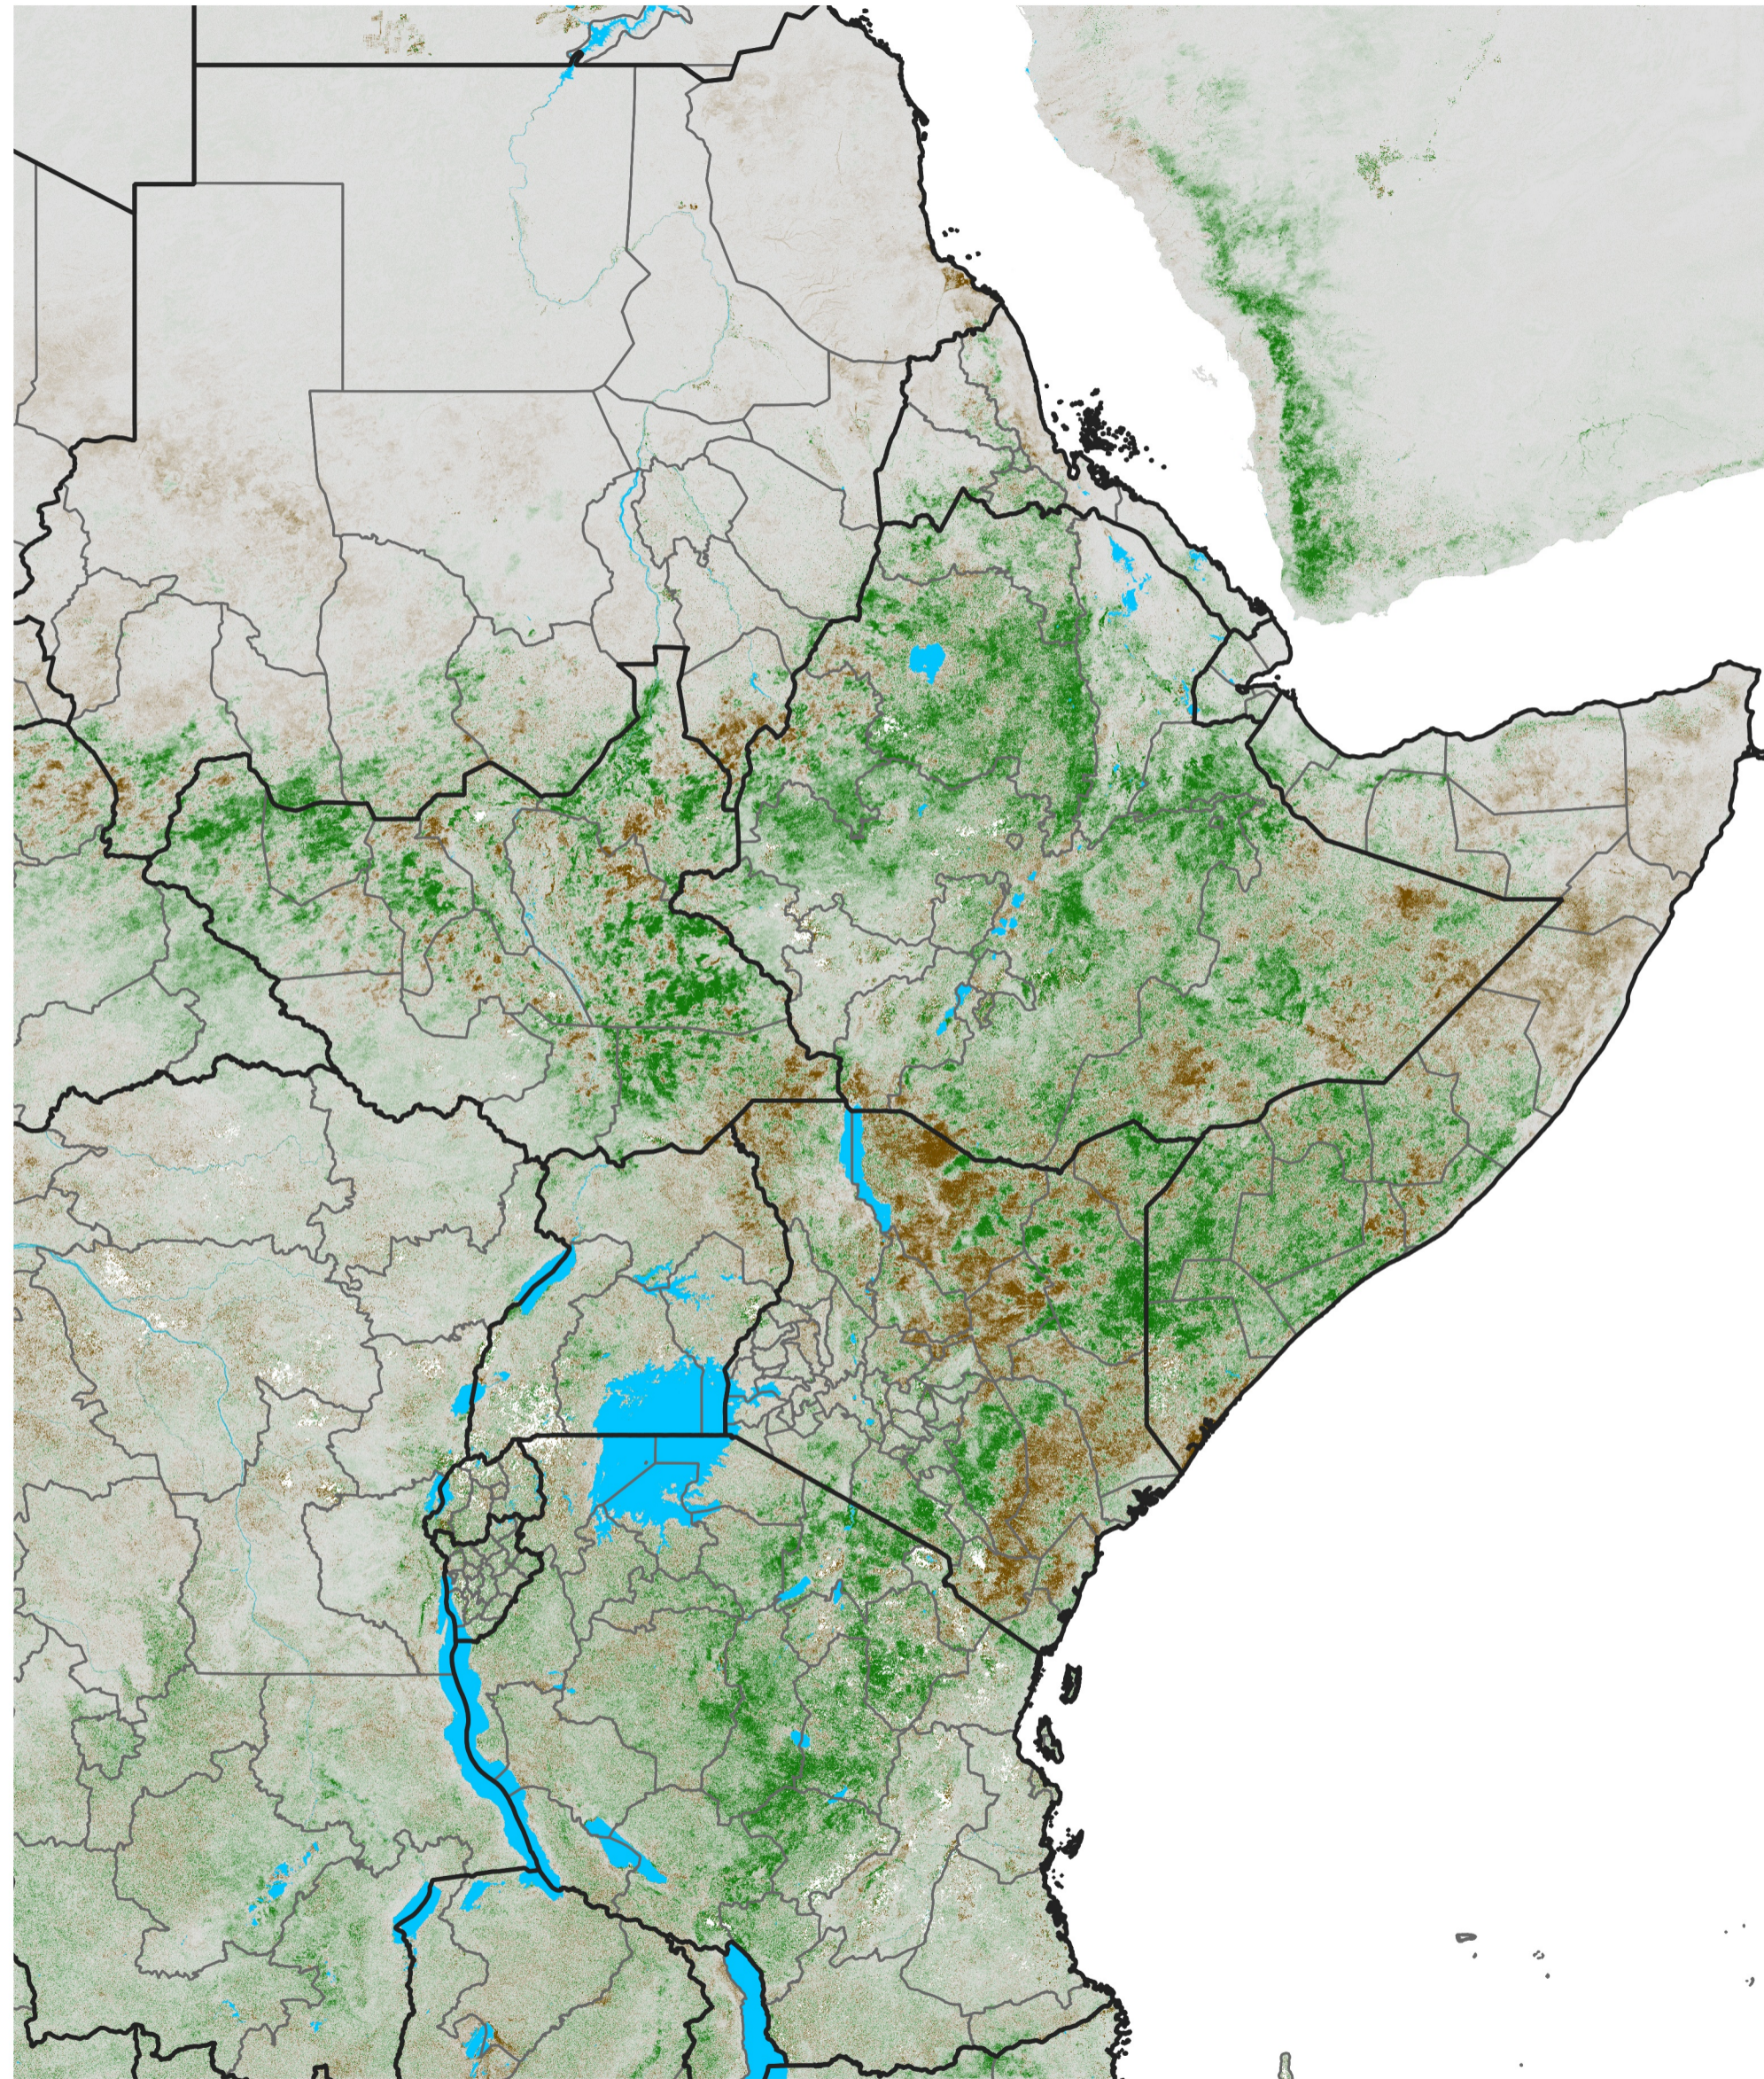

East Africa NDVI Difference

2026 minus 2025

Period 31 / May 26 - Jun 05, 2026

NDVI Difference

< -0.3 -0.2 -0.1 -0.05 0.05 0.1 0.2 >0.3

Negative

No Difference

Positive