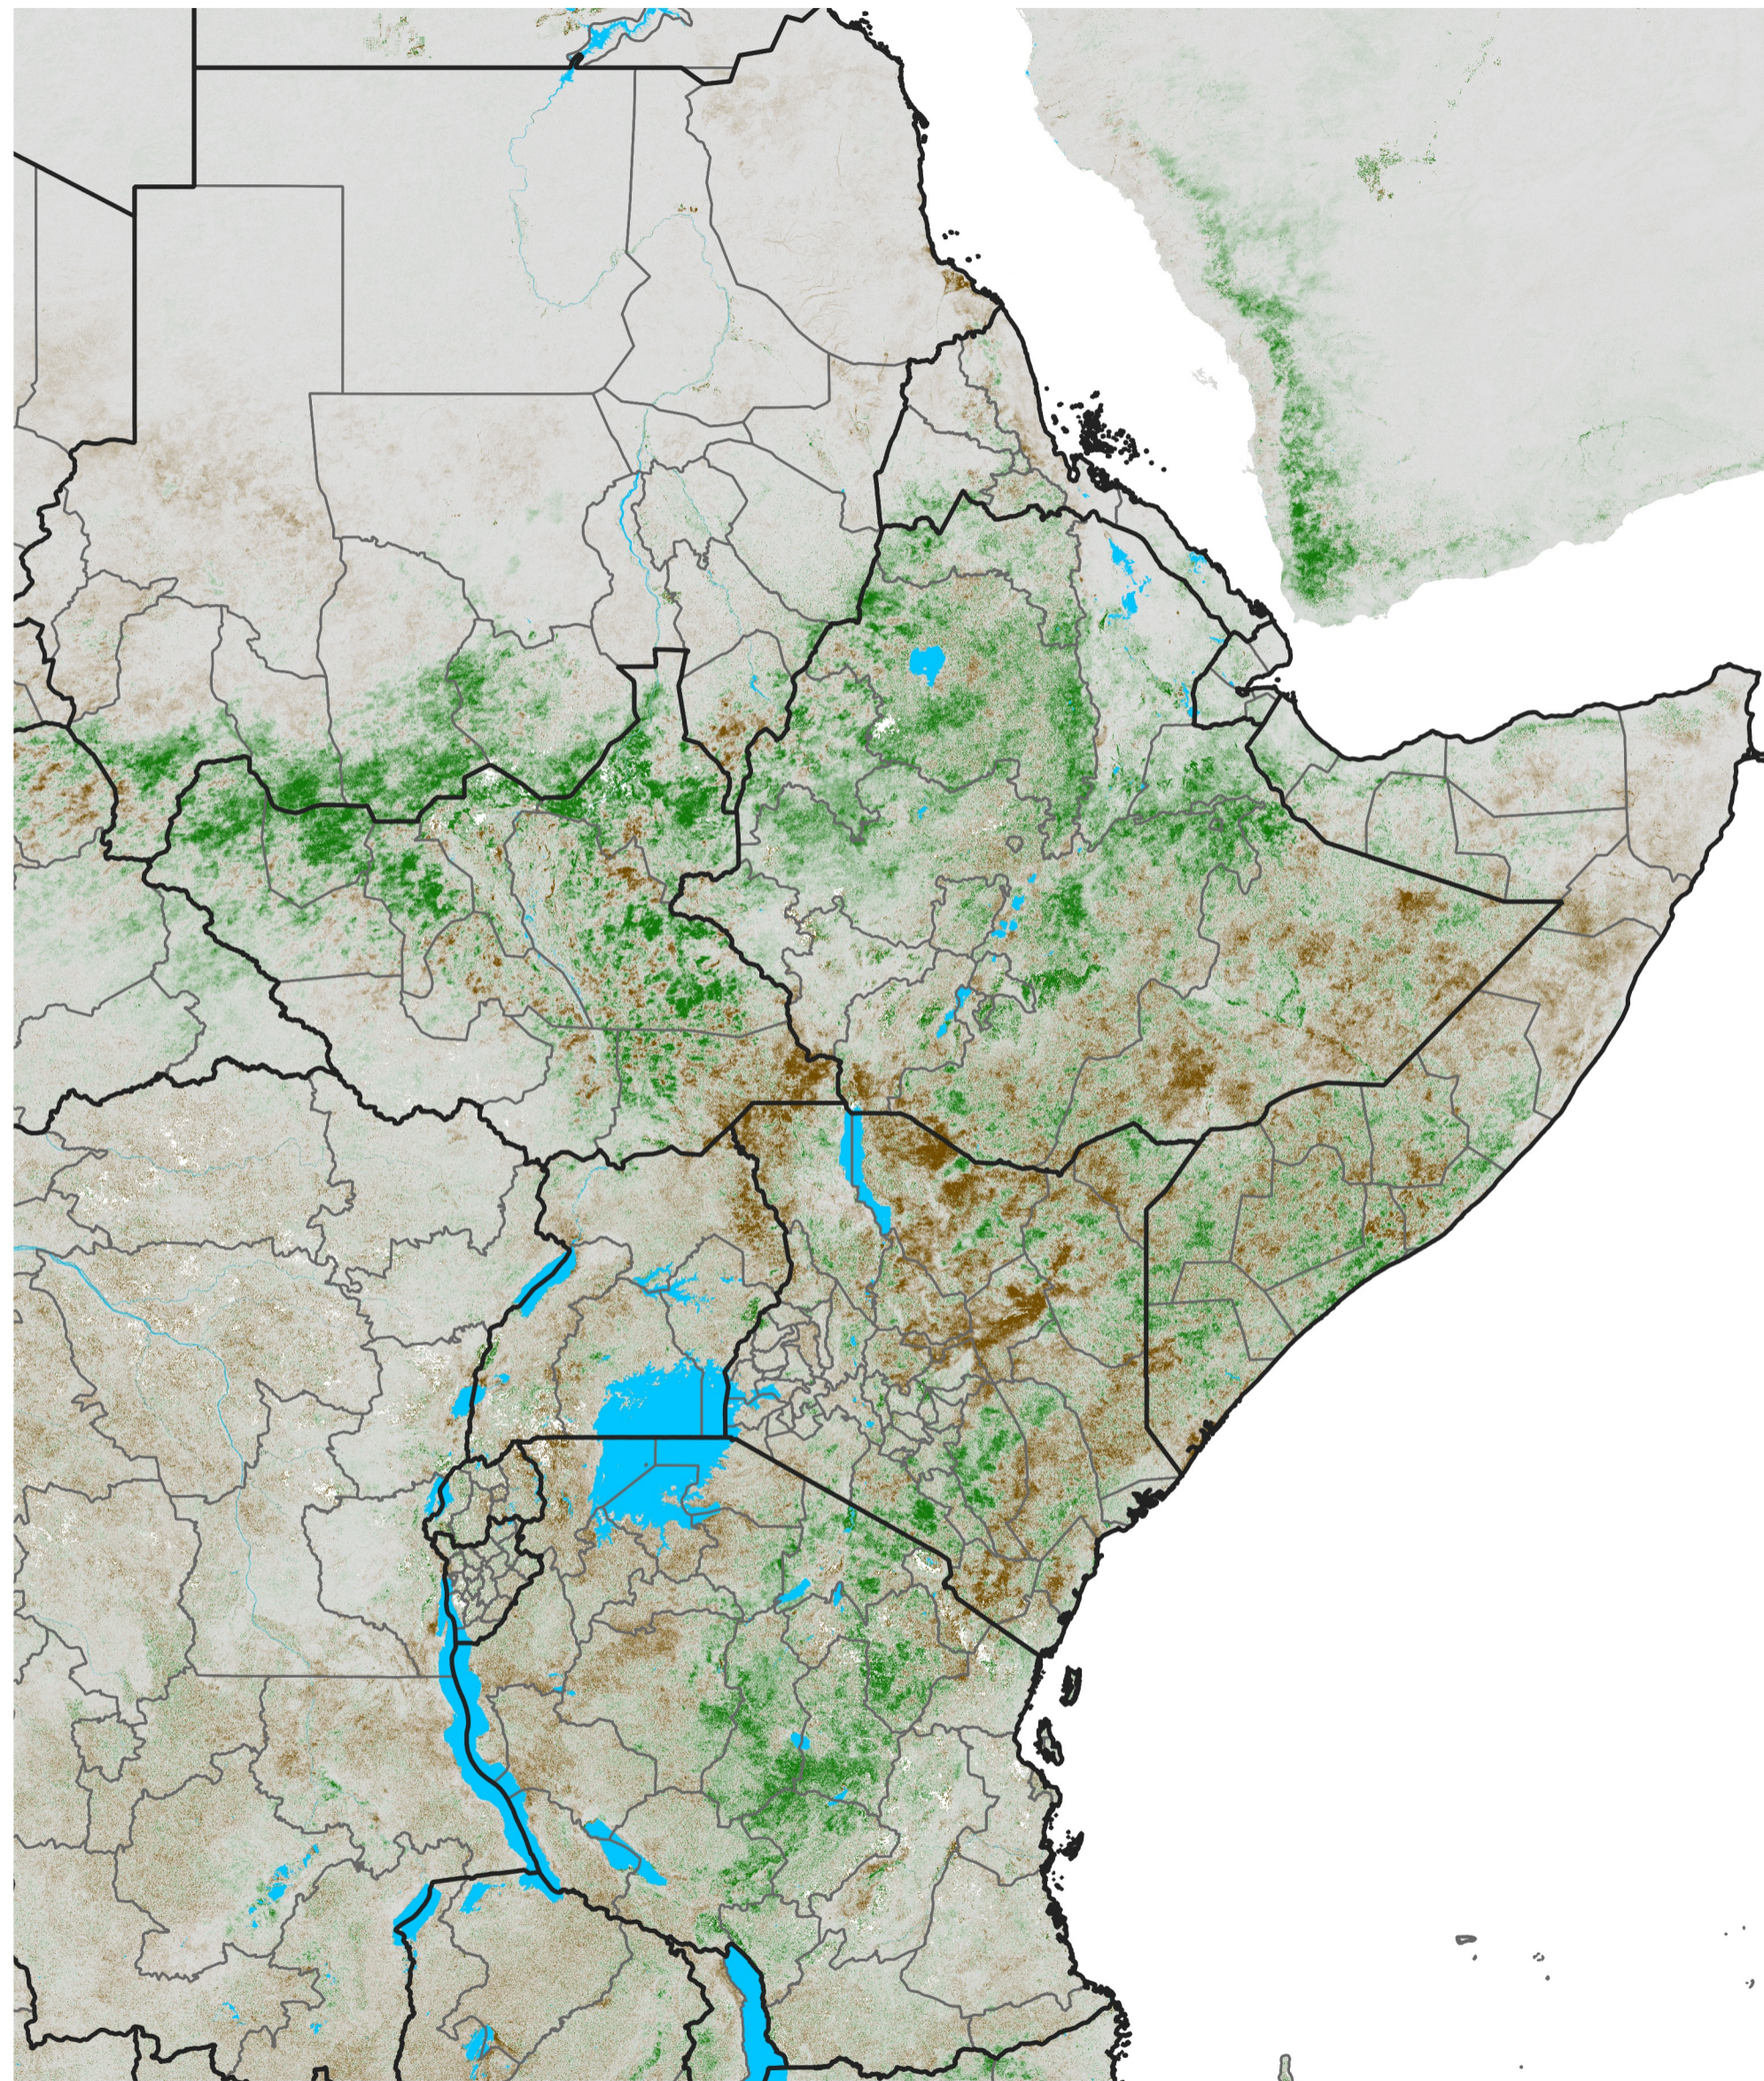

# East Africa NDVI Difference

2026 minus 2025

Period 32 / Jun 01 - 10, 2026

## NDVI Difference

< -0.3   -0.2   -0.1   -0.05   0.05   0.1   0.2   >0.3

Negative

No Difference

Positive