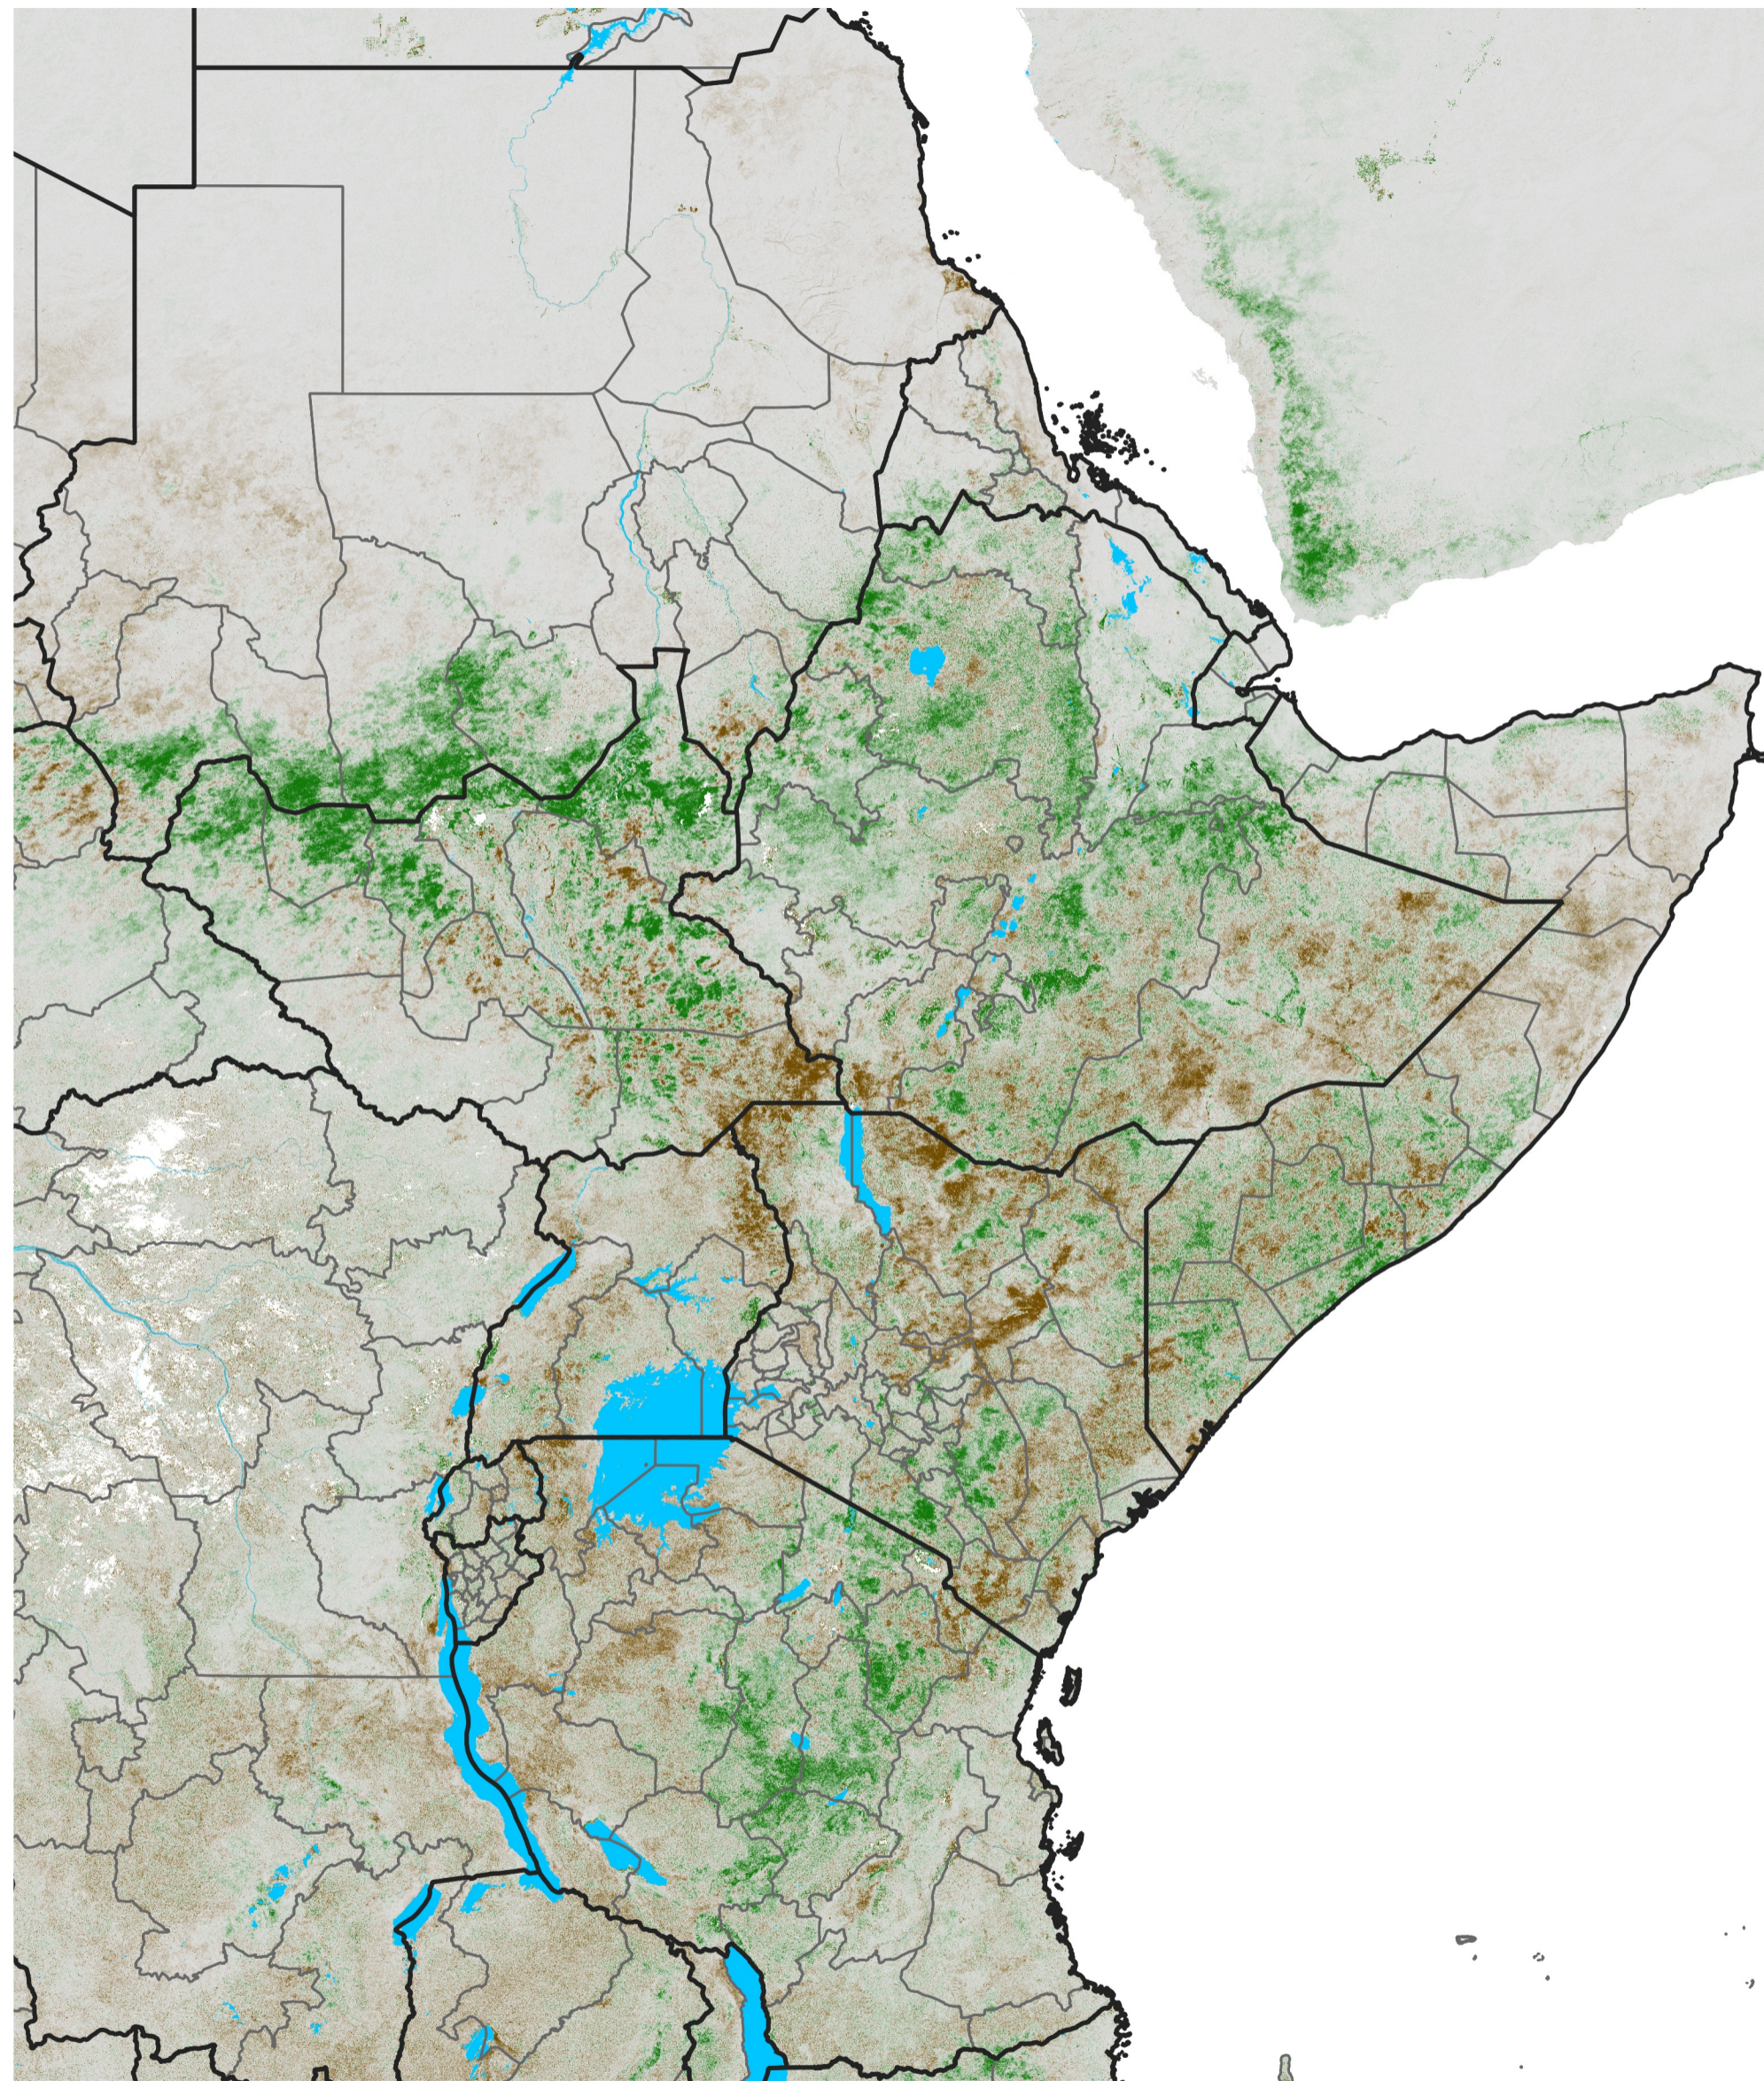

# East Africa NDVI Difference

2026 minus 2025

Period 33 / Jun 06 - 15, 2026

## NDVI Difference

< -0.3   -0.2   -0.1   -0.05   0.05   0.1   0.2   >0.3

Negative

No Difference

Positive