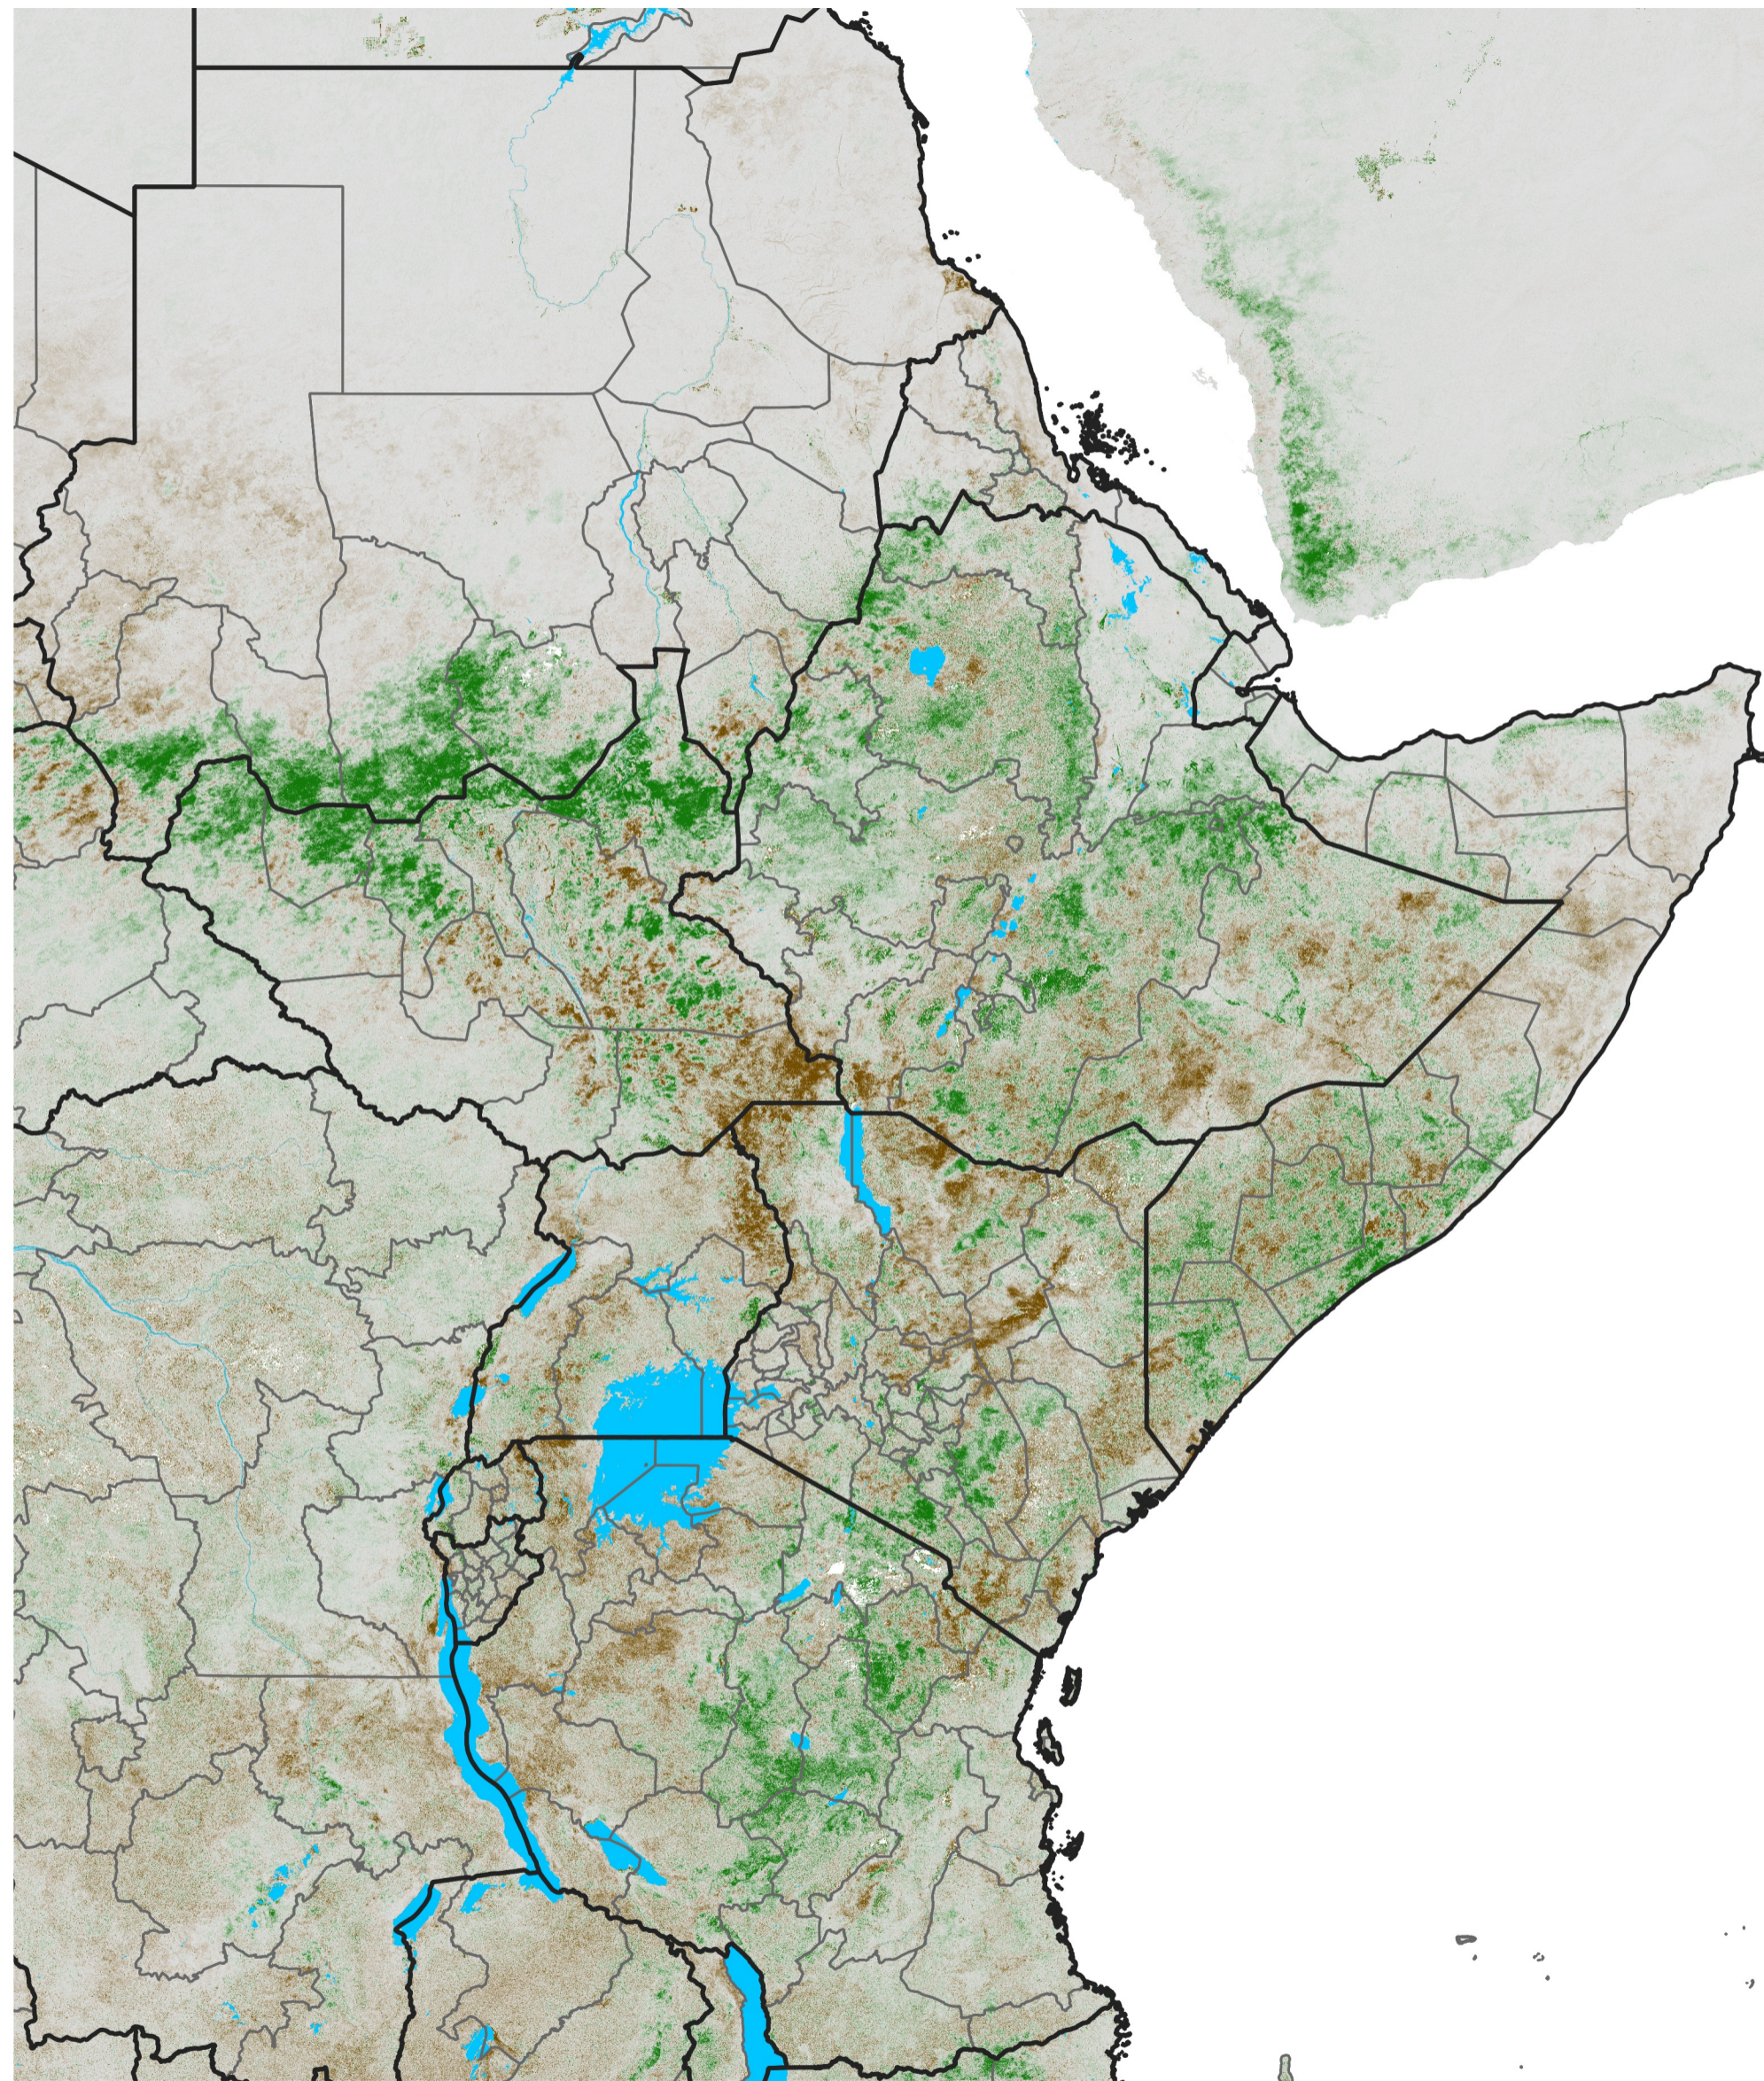

East Africa NDVI Difference

2026 minus 2025

Period 34 / Jun 11 - 20, 2026

NDVI Difference

<math>< -0.3</math> -0.2 -0.1 -0.05 0.05 0.1 0.2 > 0.3

Negative

No Difference

Positive