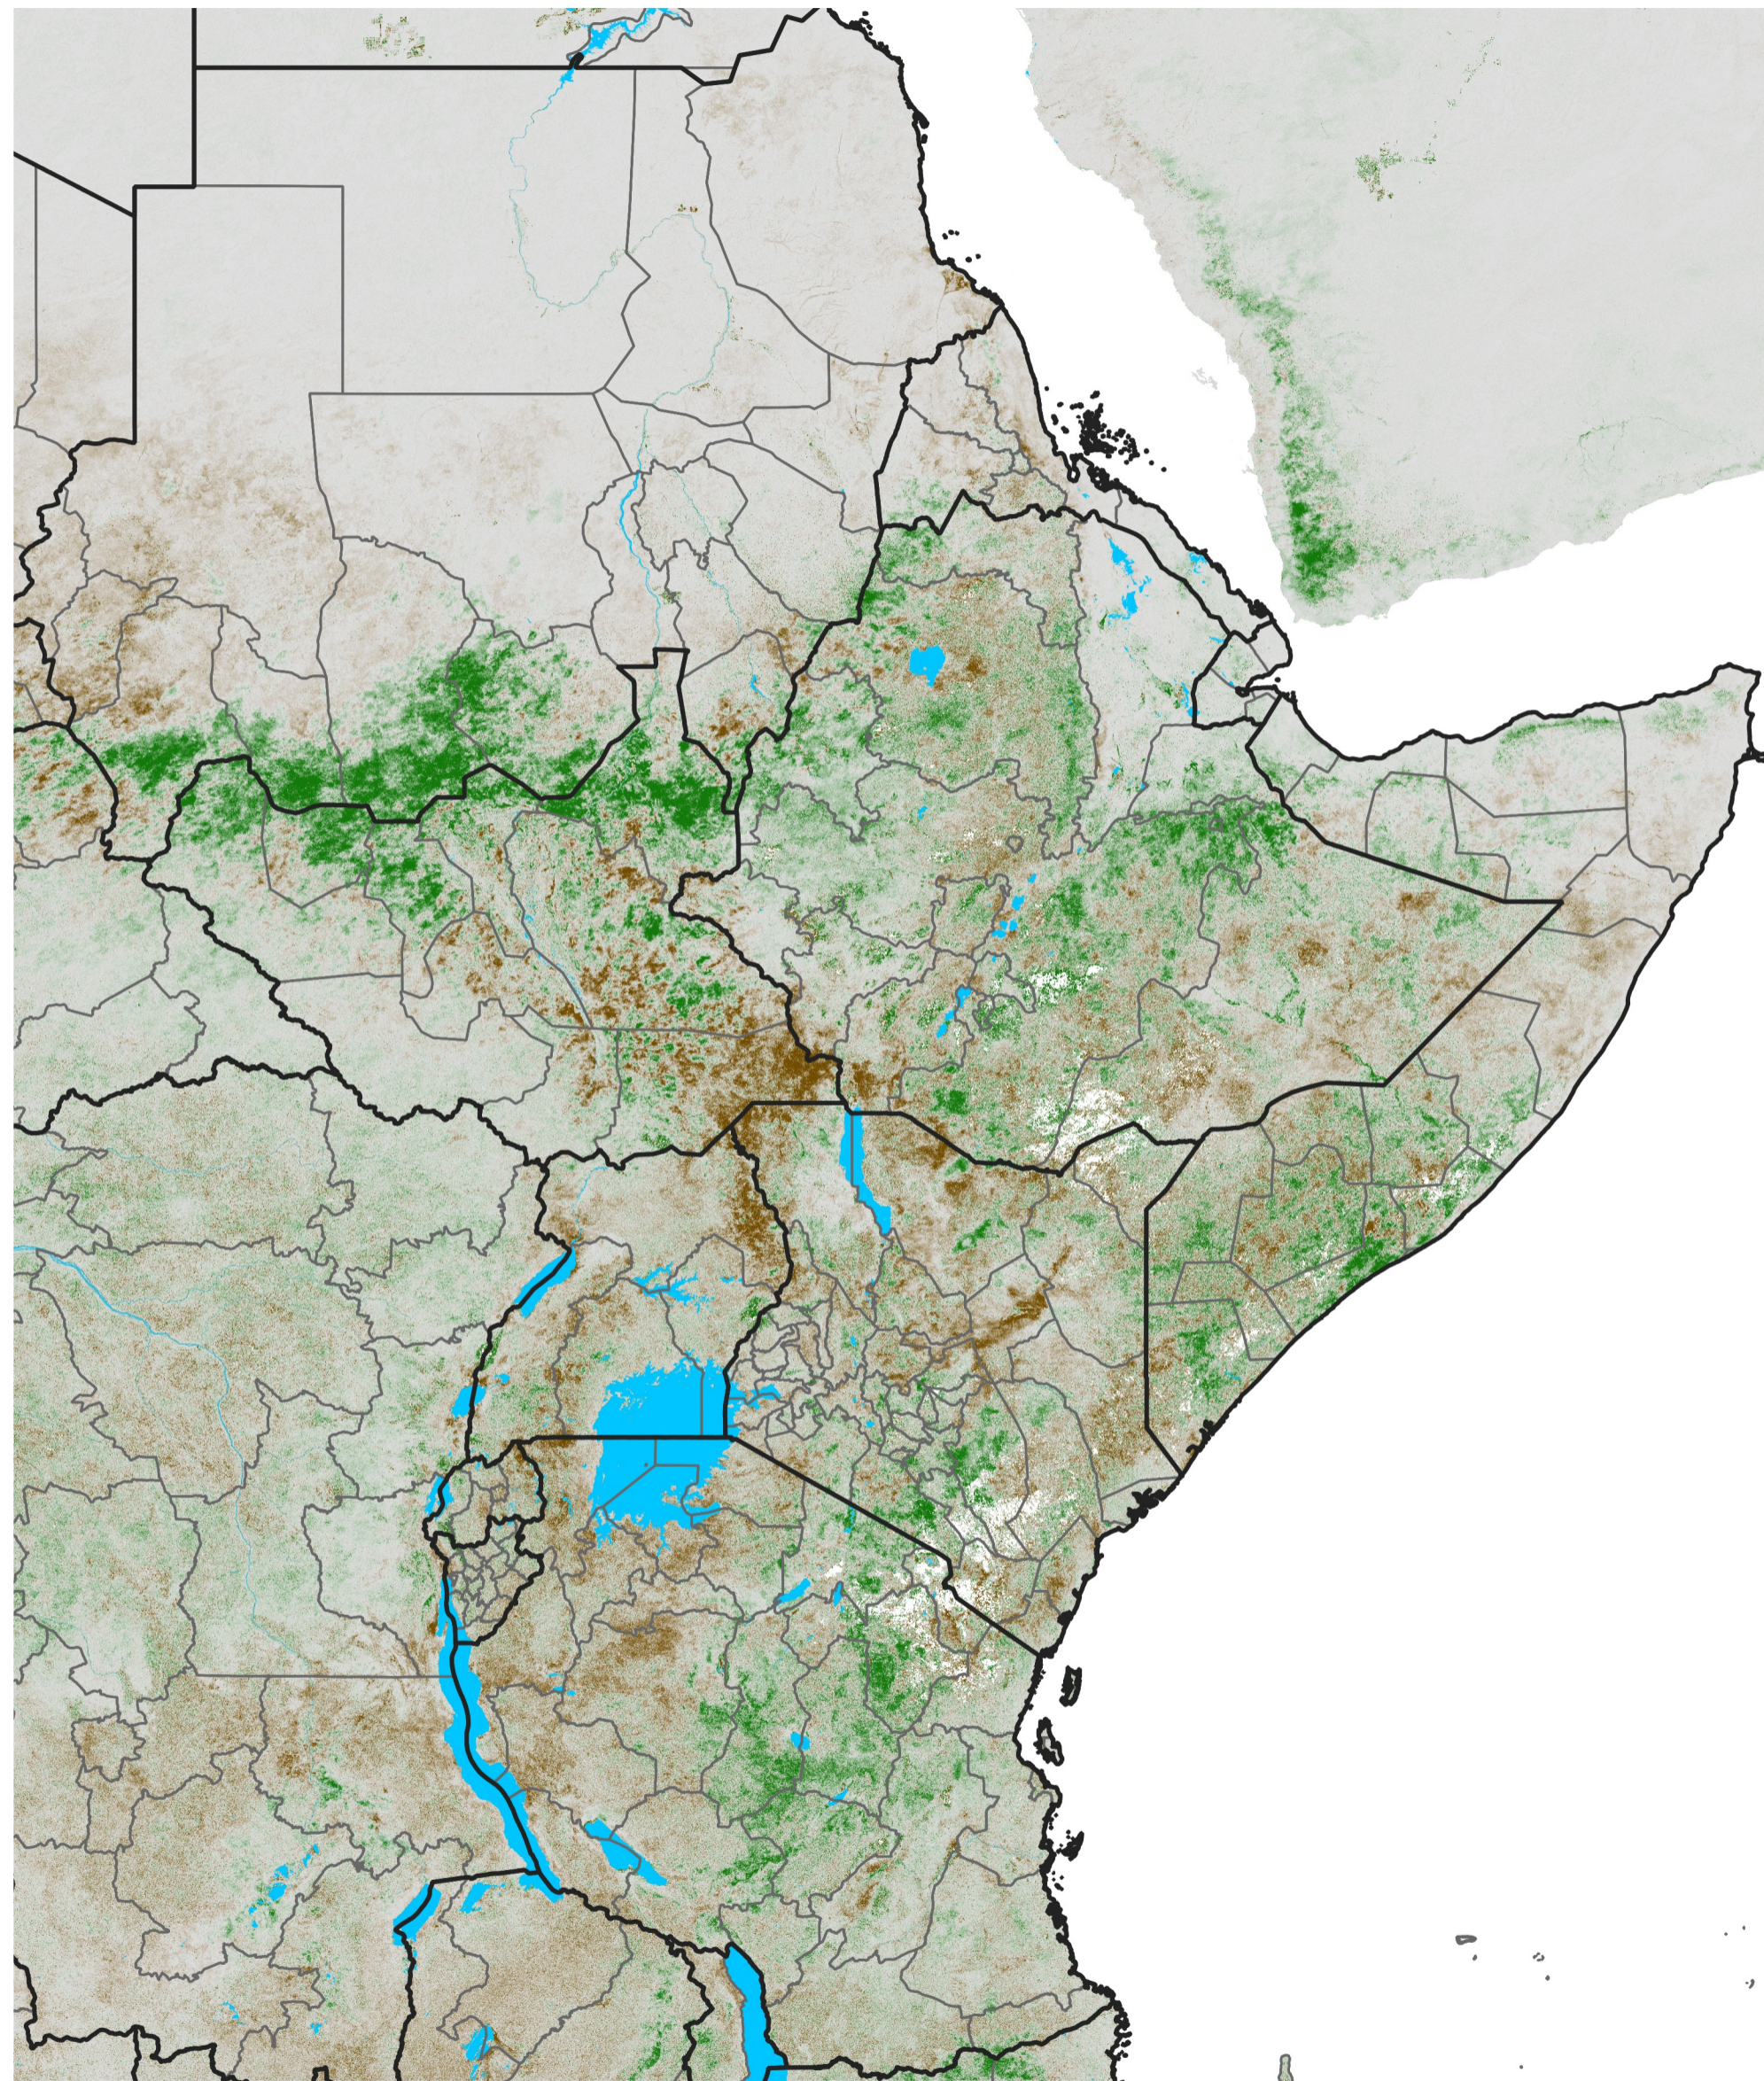

East Africa NDVI Difference

2026 minus 2025

Period 35 / Jun 16 - 25, 2026

NDVI Difference

< -0.3 -0.2 -0.1 -0.05 0.05 0.1 0.2 >0.3

Negative

No Difference

Positive