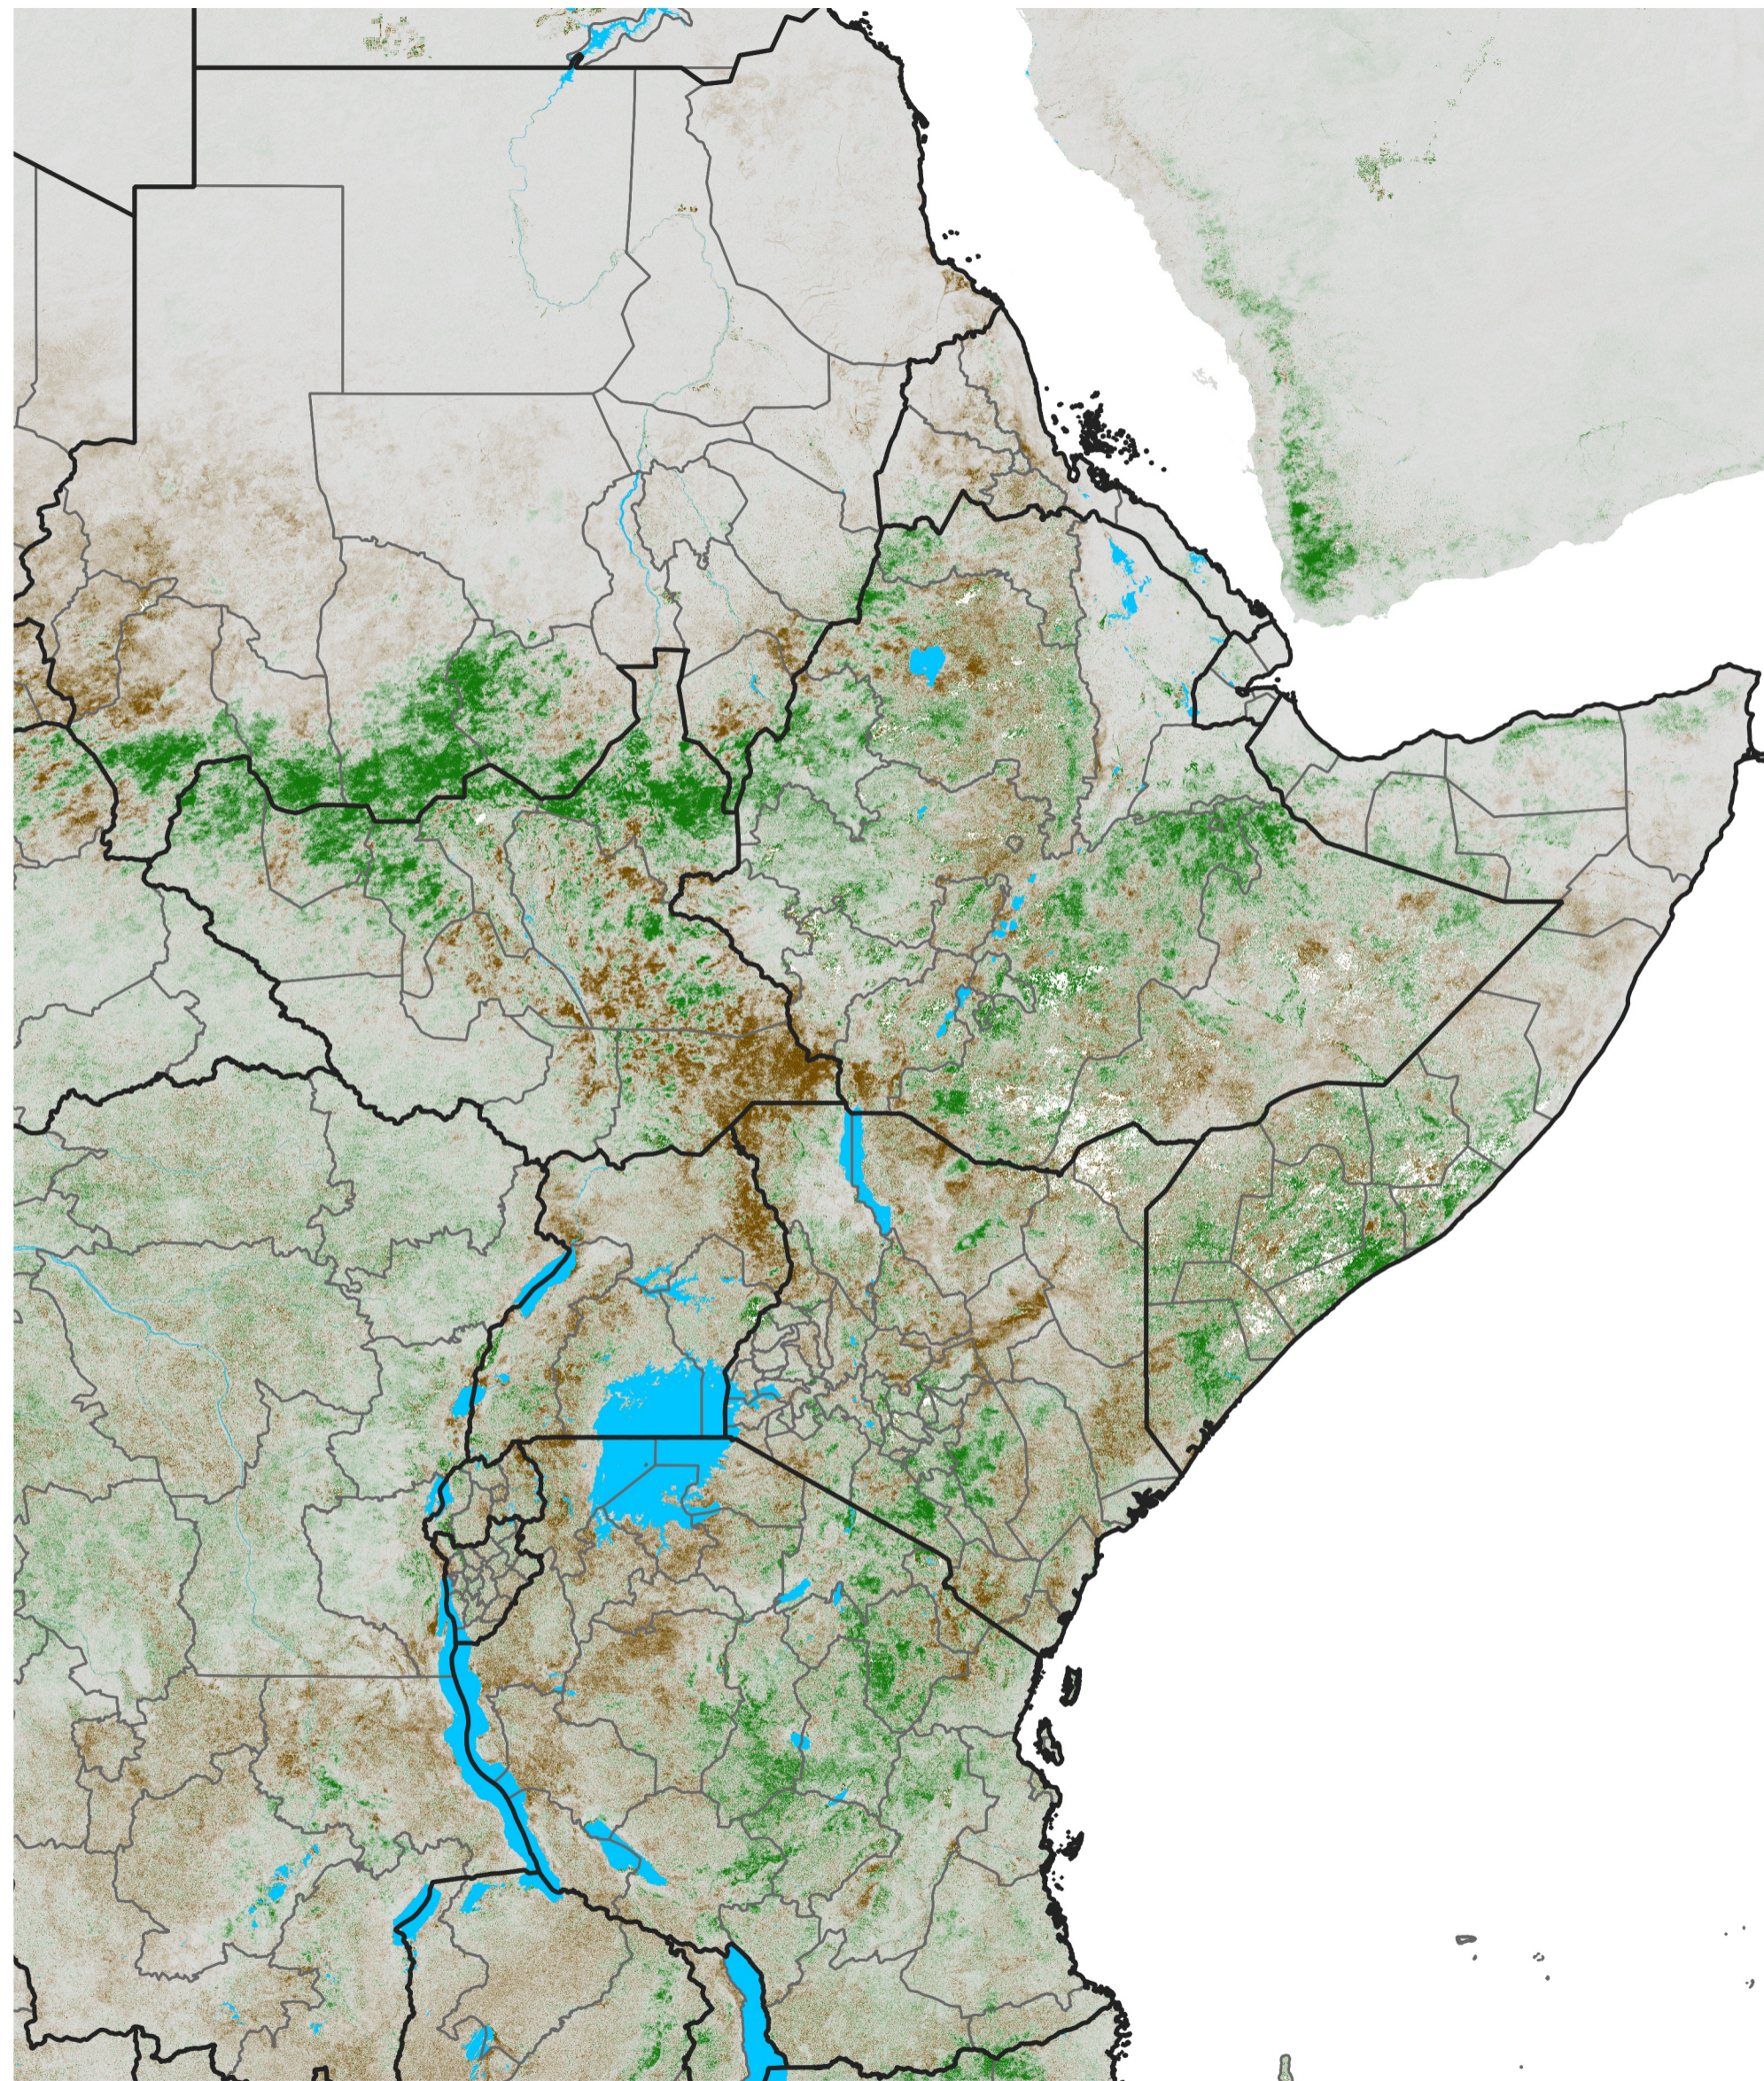

# East Africa NDVI Difference

2026 minus 2025

Period 36 / Jun 21 - 30, 2026

## NDVI Difference

< -0.3   -0.2   -0.1   -0.05   0.05   0.1   0.2   >0.3

Negative

No Difference

Positive