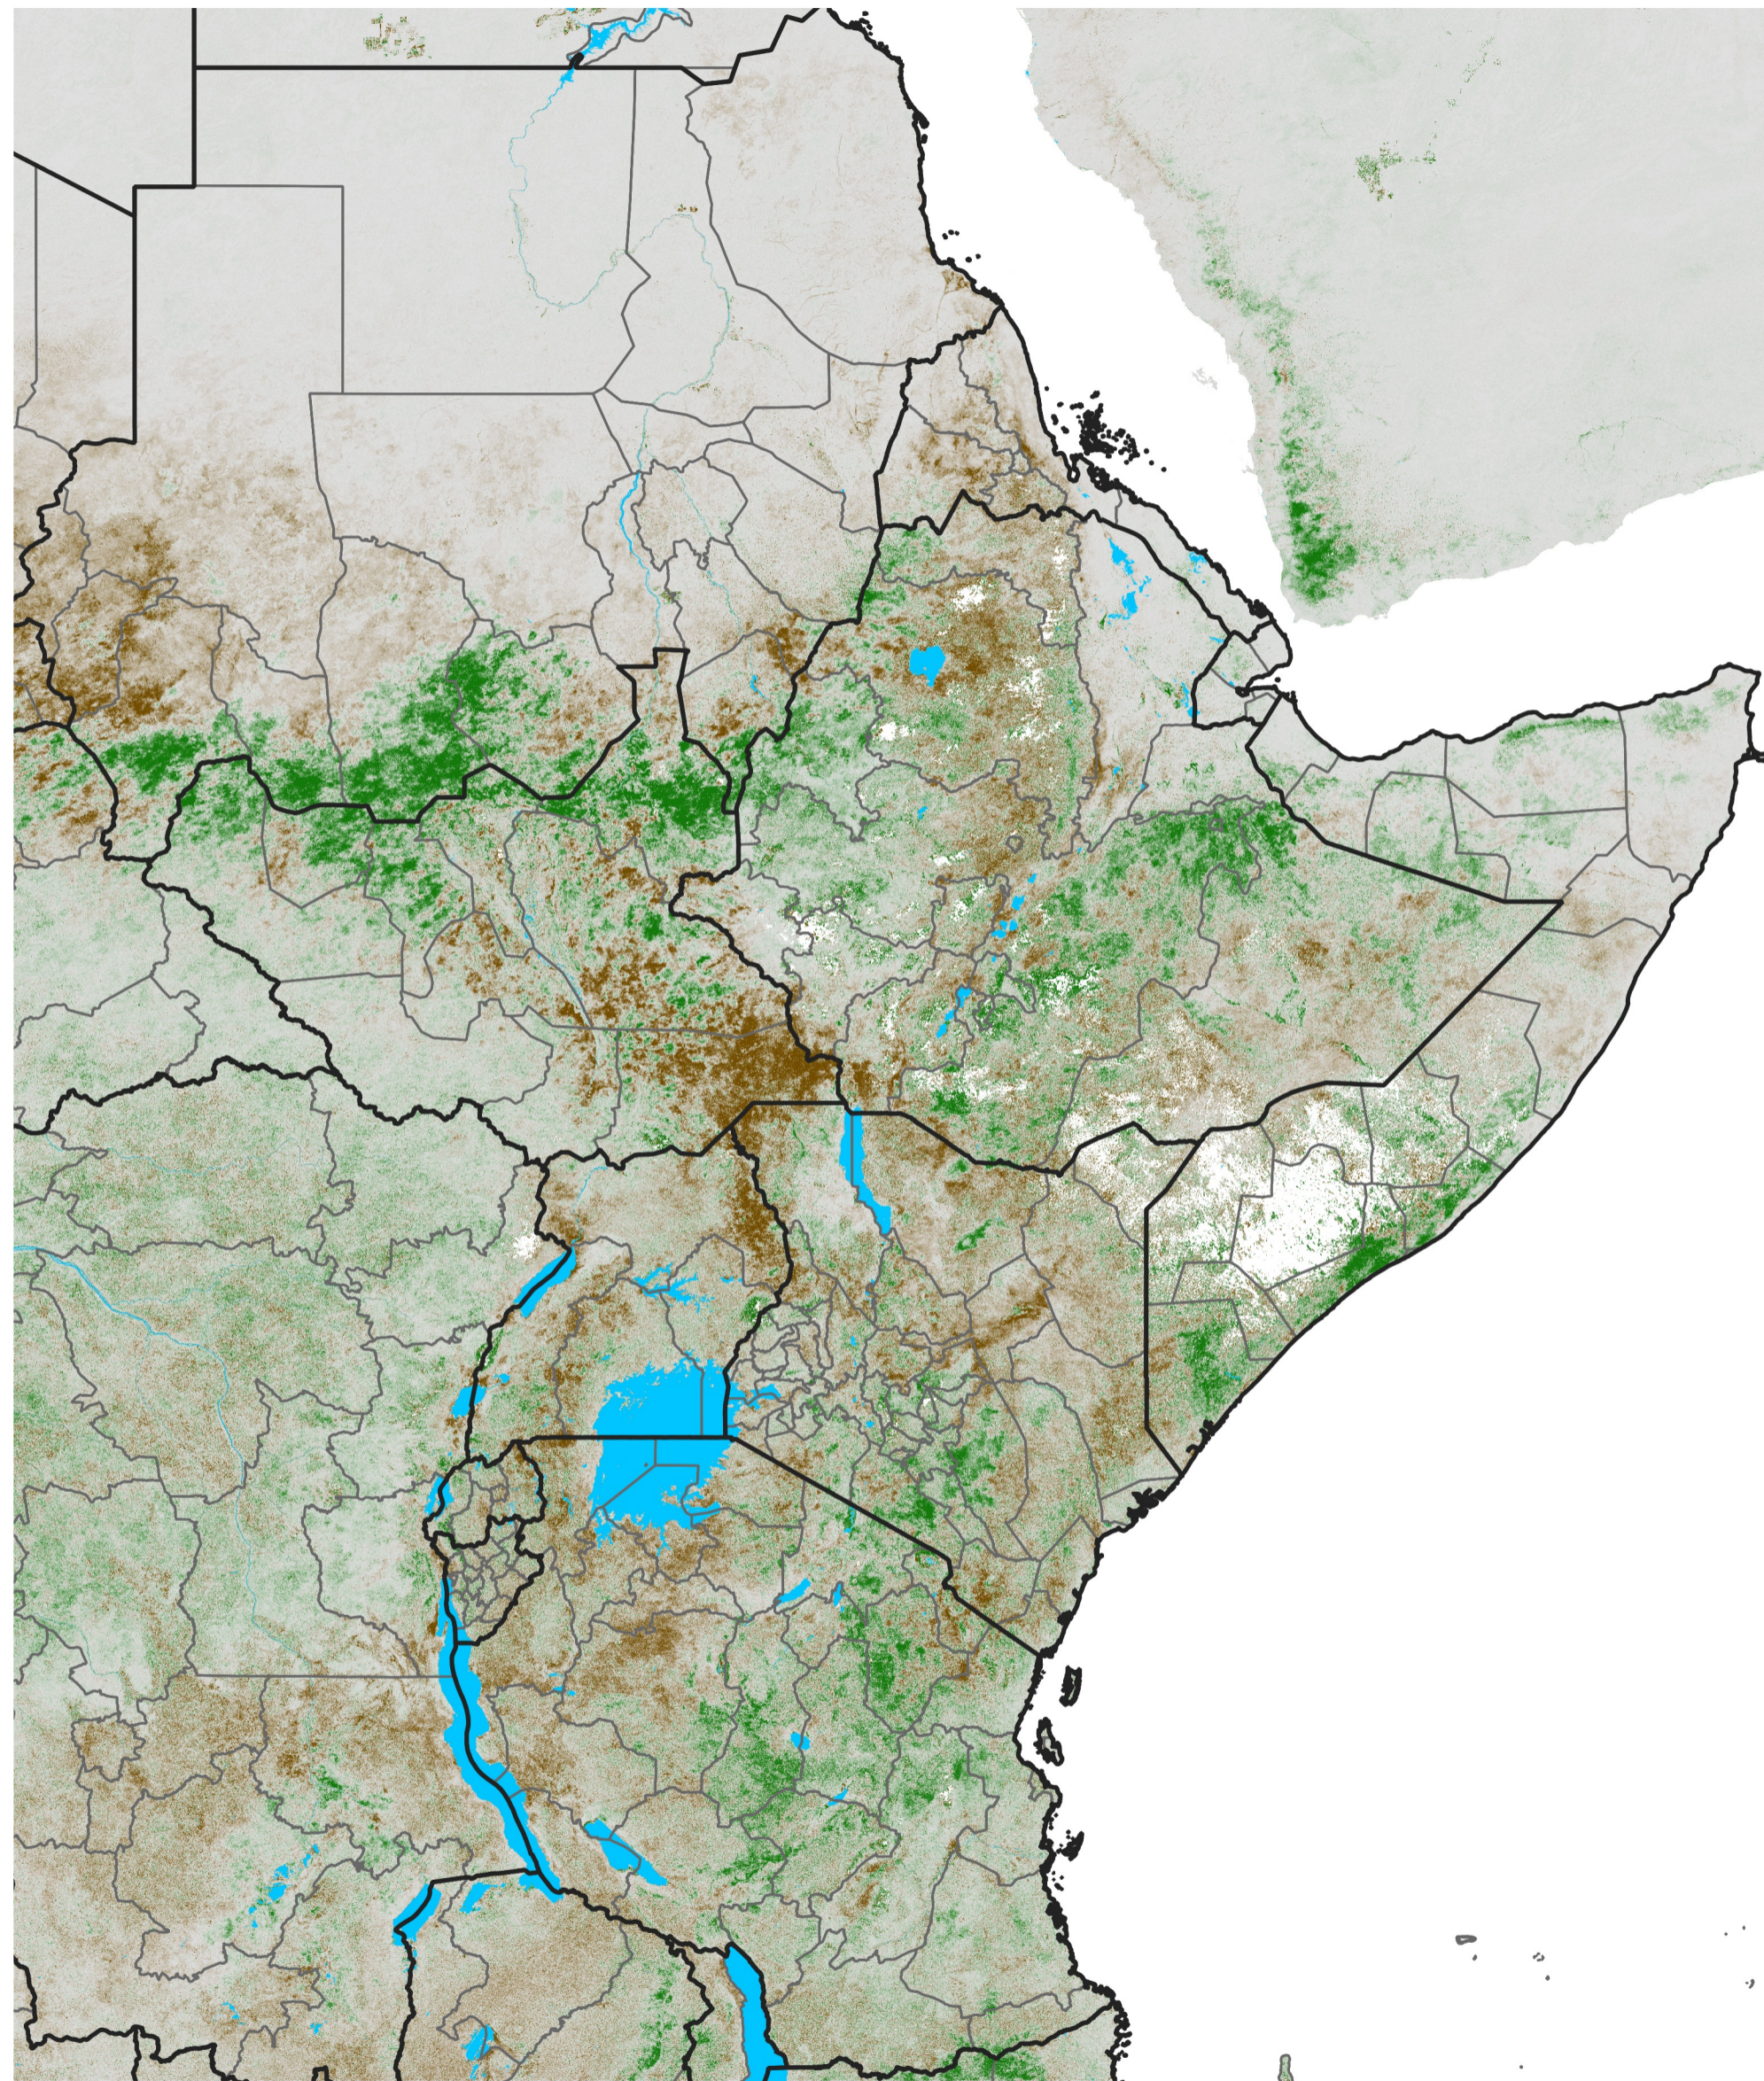

# East Africa NDVI Difference

2026 minus 2025

Period 37 / Jun 26 - Jul 05, 2026

## NDVI Difference

< -0.3   -0.2   -0.1   -0.05   0.05   0.1   0.2   >0.3

Negative

No Difference

Positive