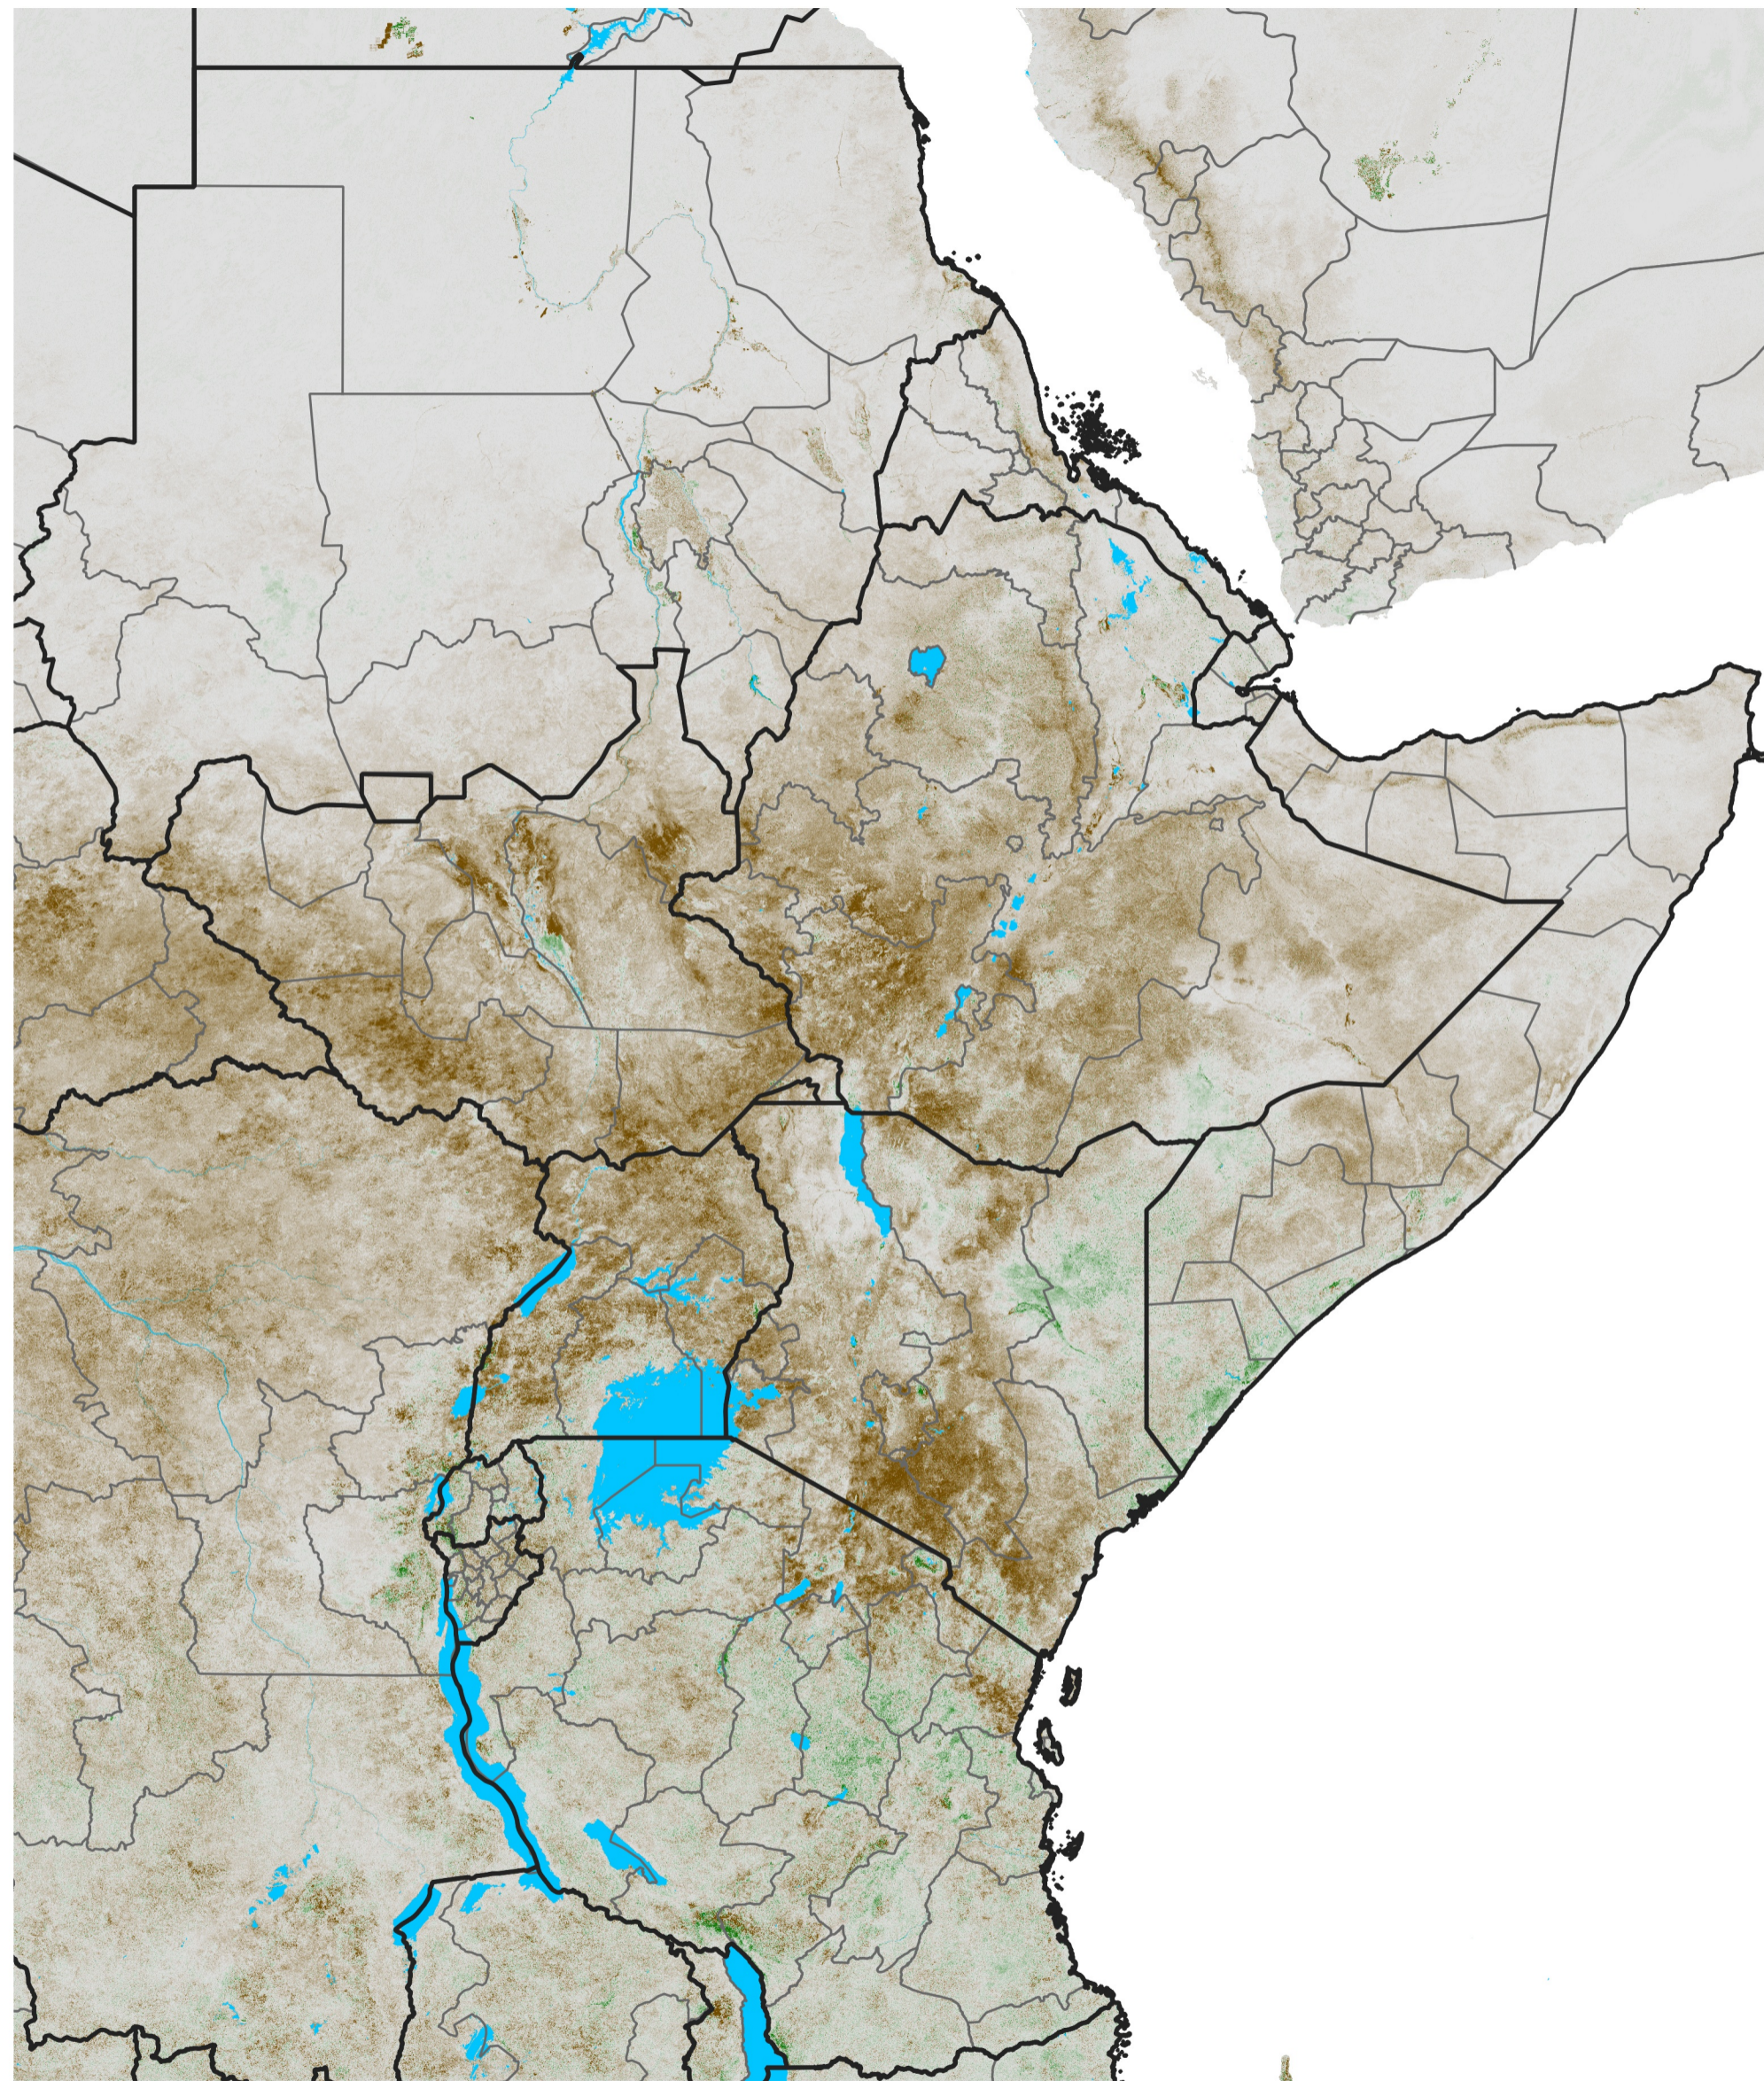

East Africa NDVI Anomaly

2012 minus Mean (2012 - 2021)

Period 16 / Mar 11 - 20, 2012

NDVI Anomaly

<math>< -0.3</math> -0.2 -0.1 -0.05 0.05 0.1 0.2 > 0.3

Negative

No Difference

Positive