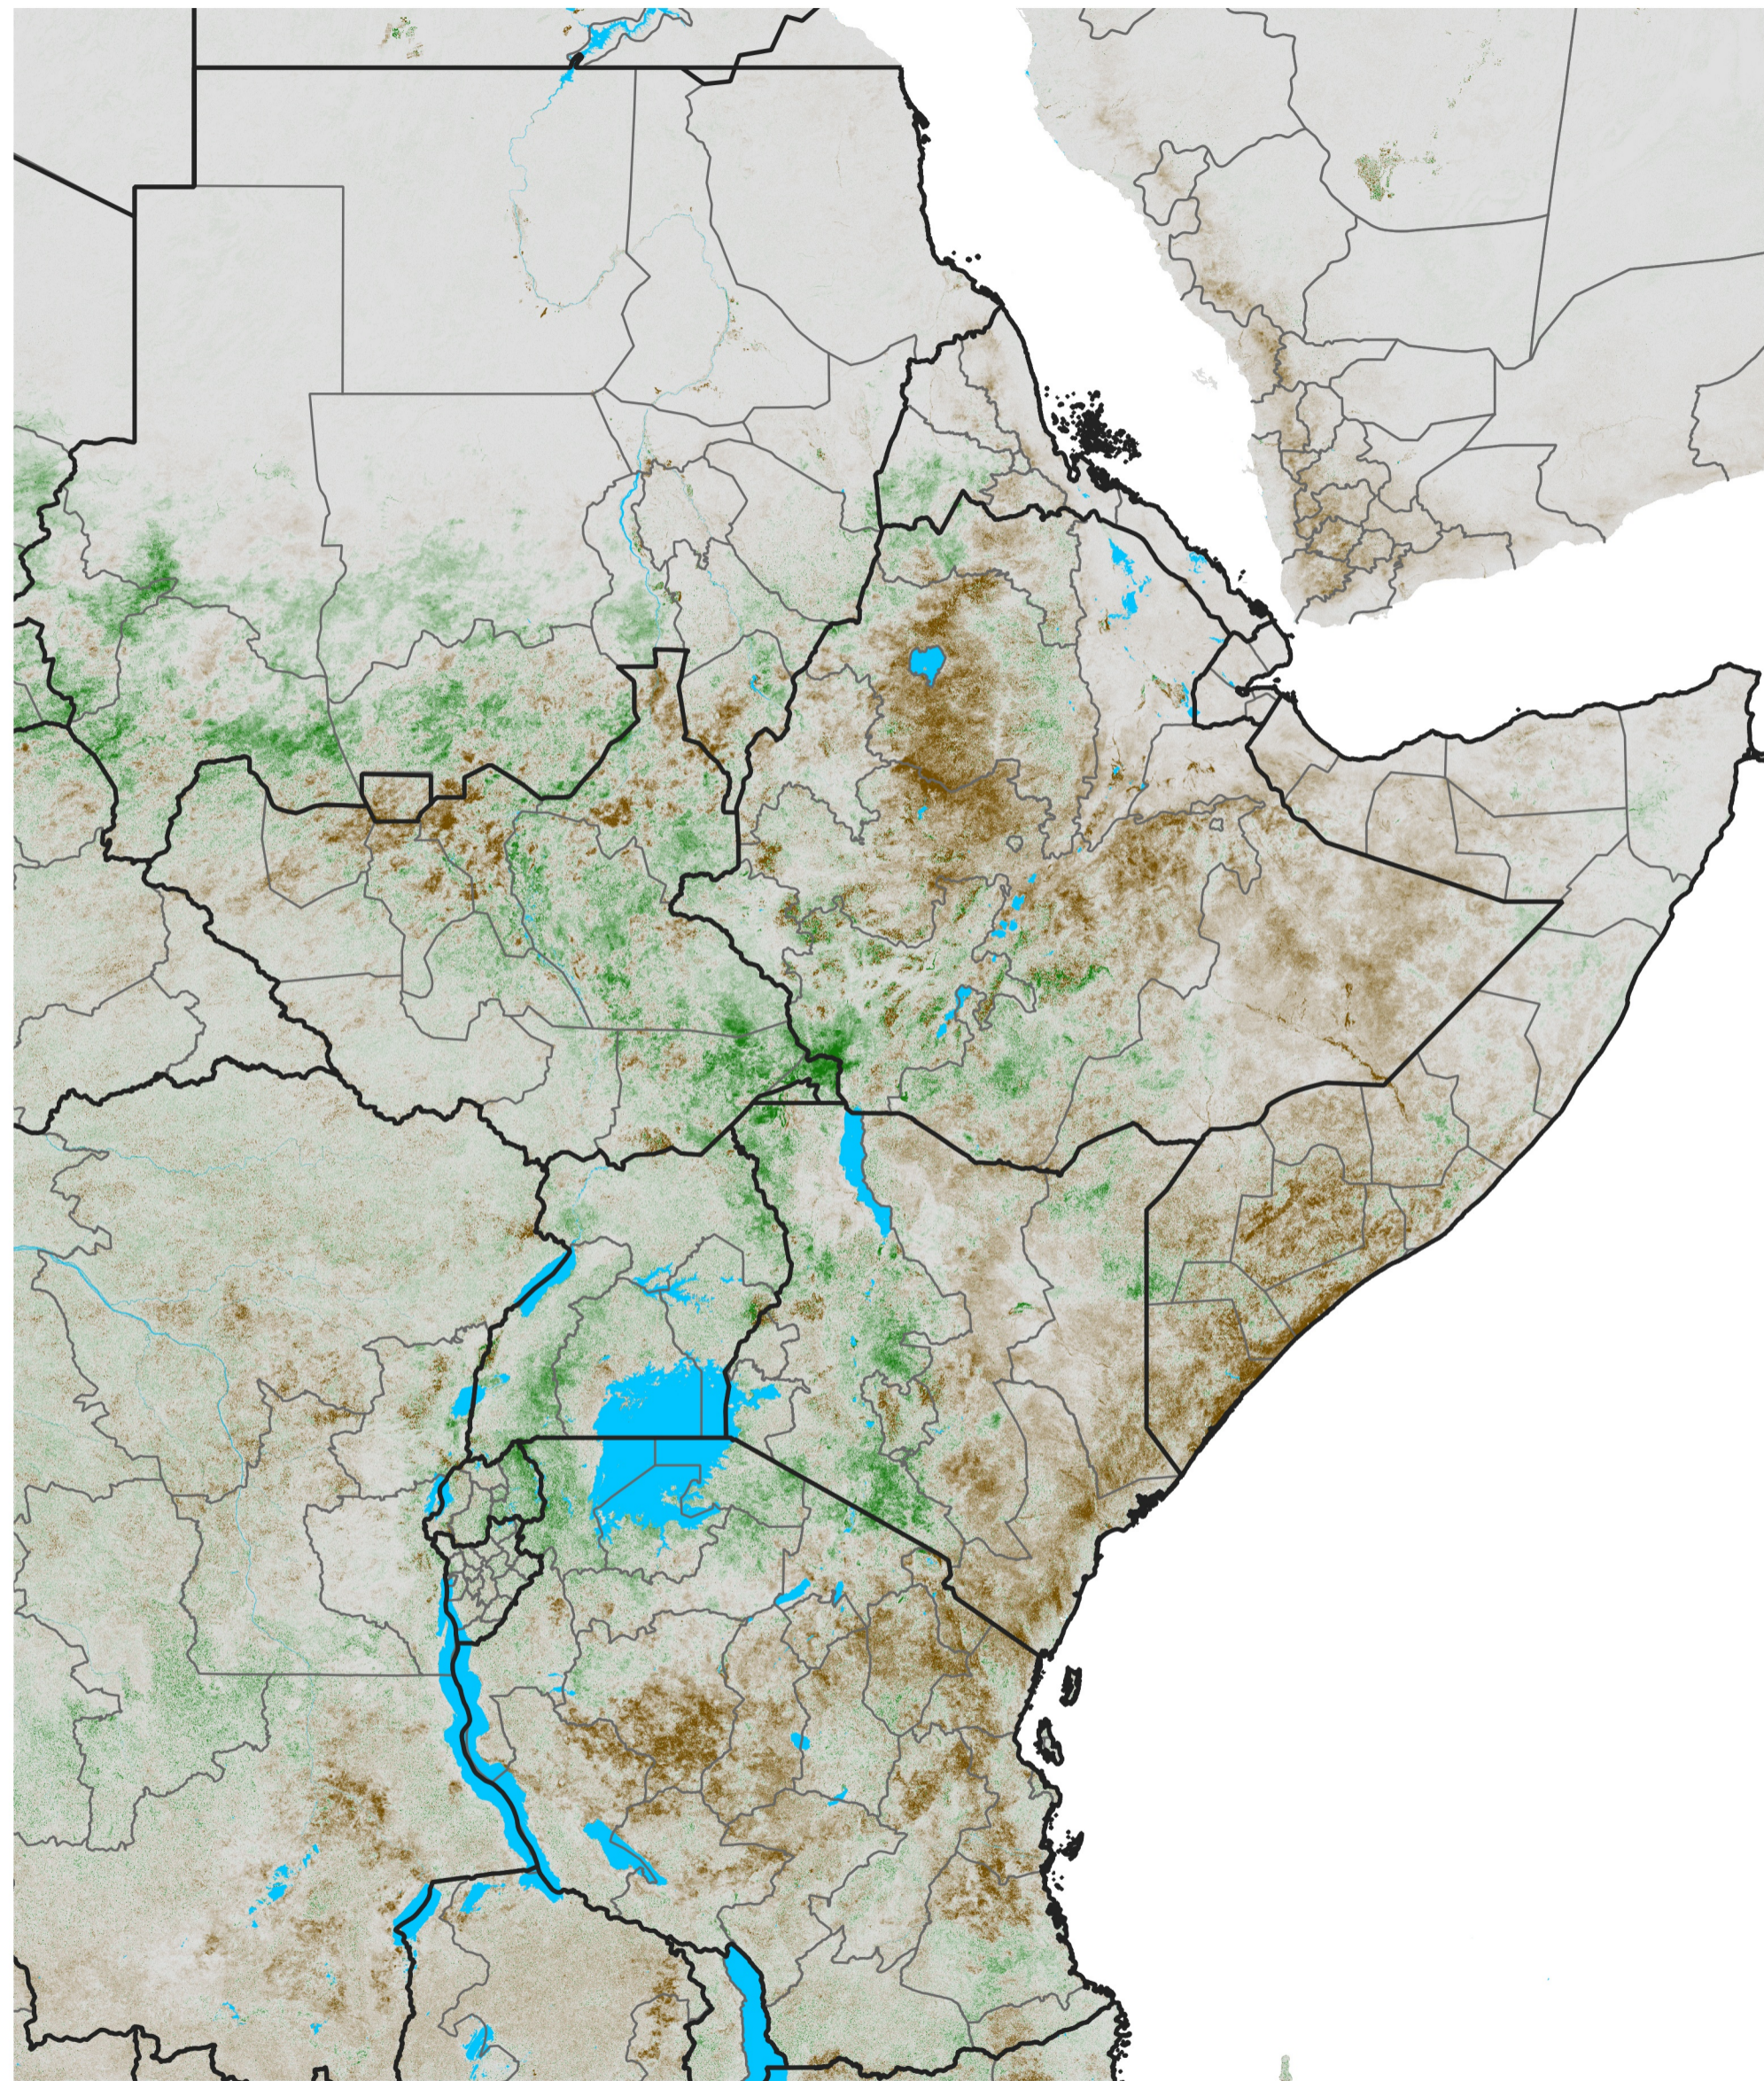

East Africa NDVI Anomaly

2012 minus Mean (2012 - 2021)

Period 37 / Jun 26 - Jul 05, 2012

NDVI Anomaly

<math>< -0.3</math> -0.2 -0.1 -0.05 0.05 0.1 0.2 > 0.3

Negative

No Difference

Positive