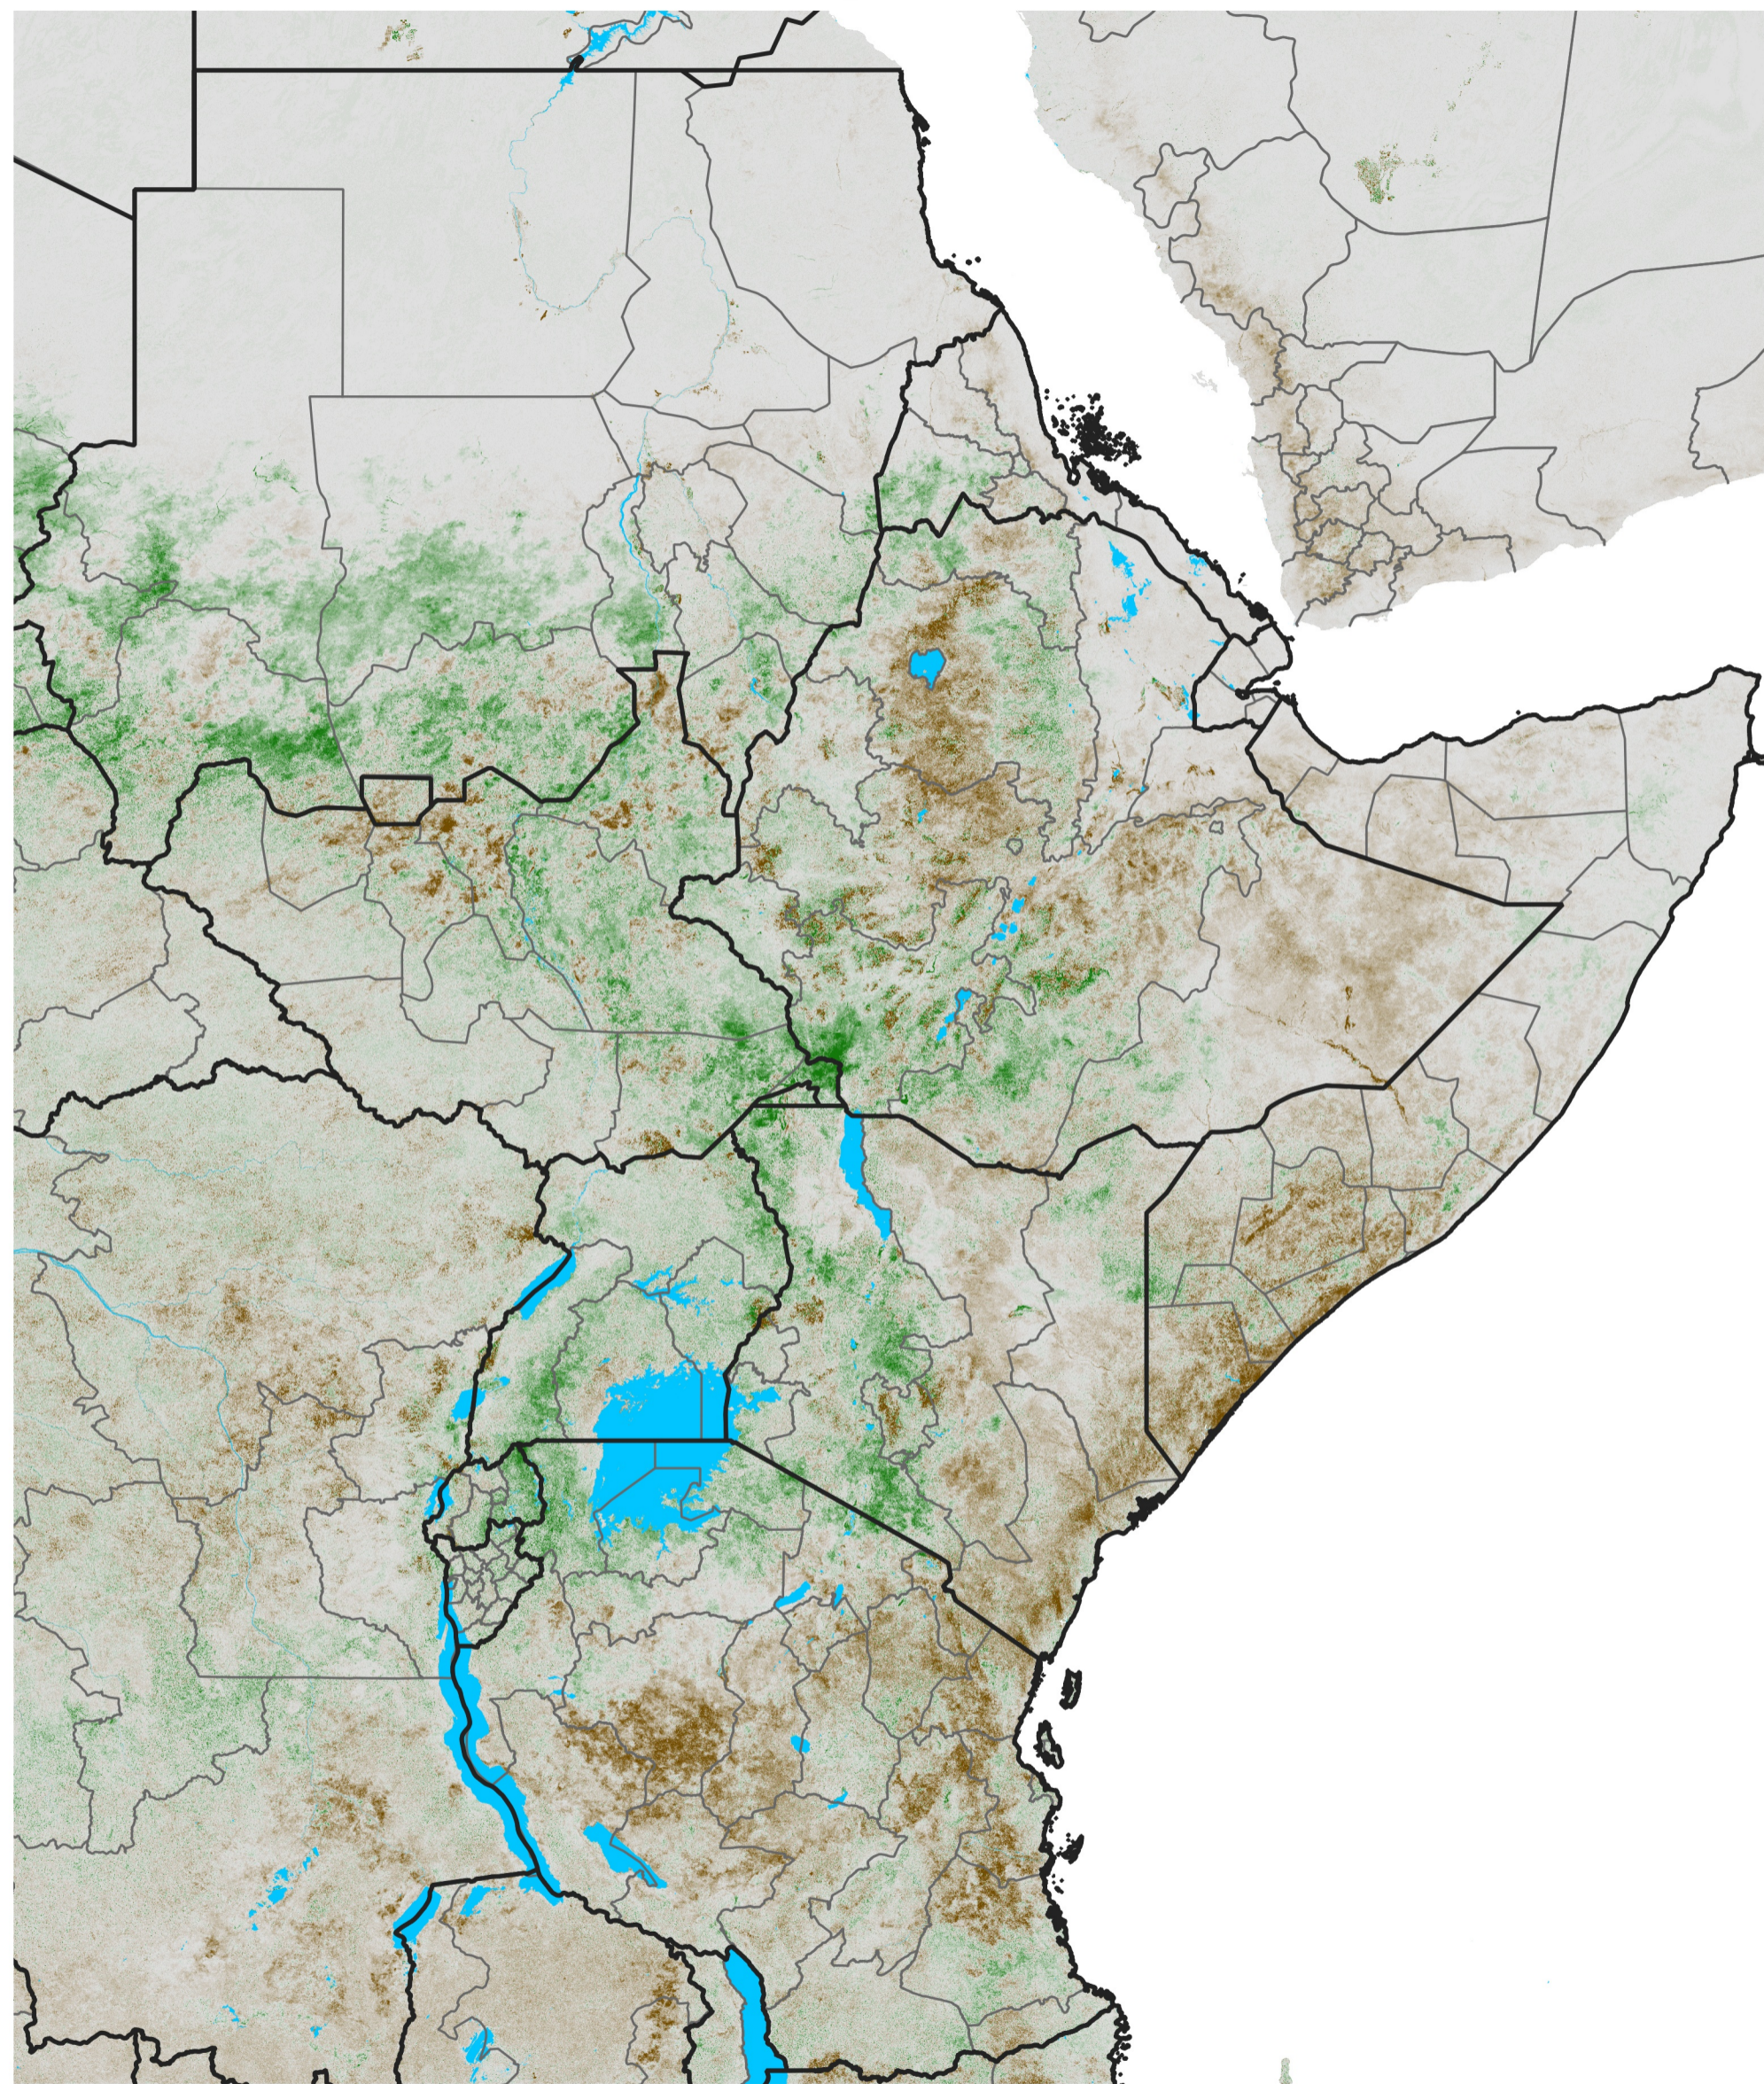

# East Africa NDVI Anomaly

2012 minus Mean (2012 - 2021)

Period 39 / Jul 06 - 15, 2012

## NDVI Anomaly

< -0.3   -0.2   -0.1   -0.05   0.05   0.1   0.2   >0.3

Negative

No Difference

Positive