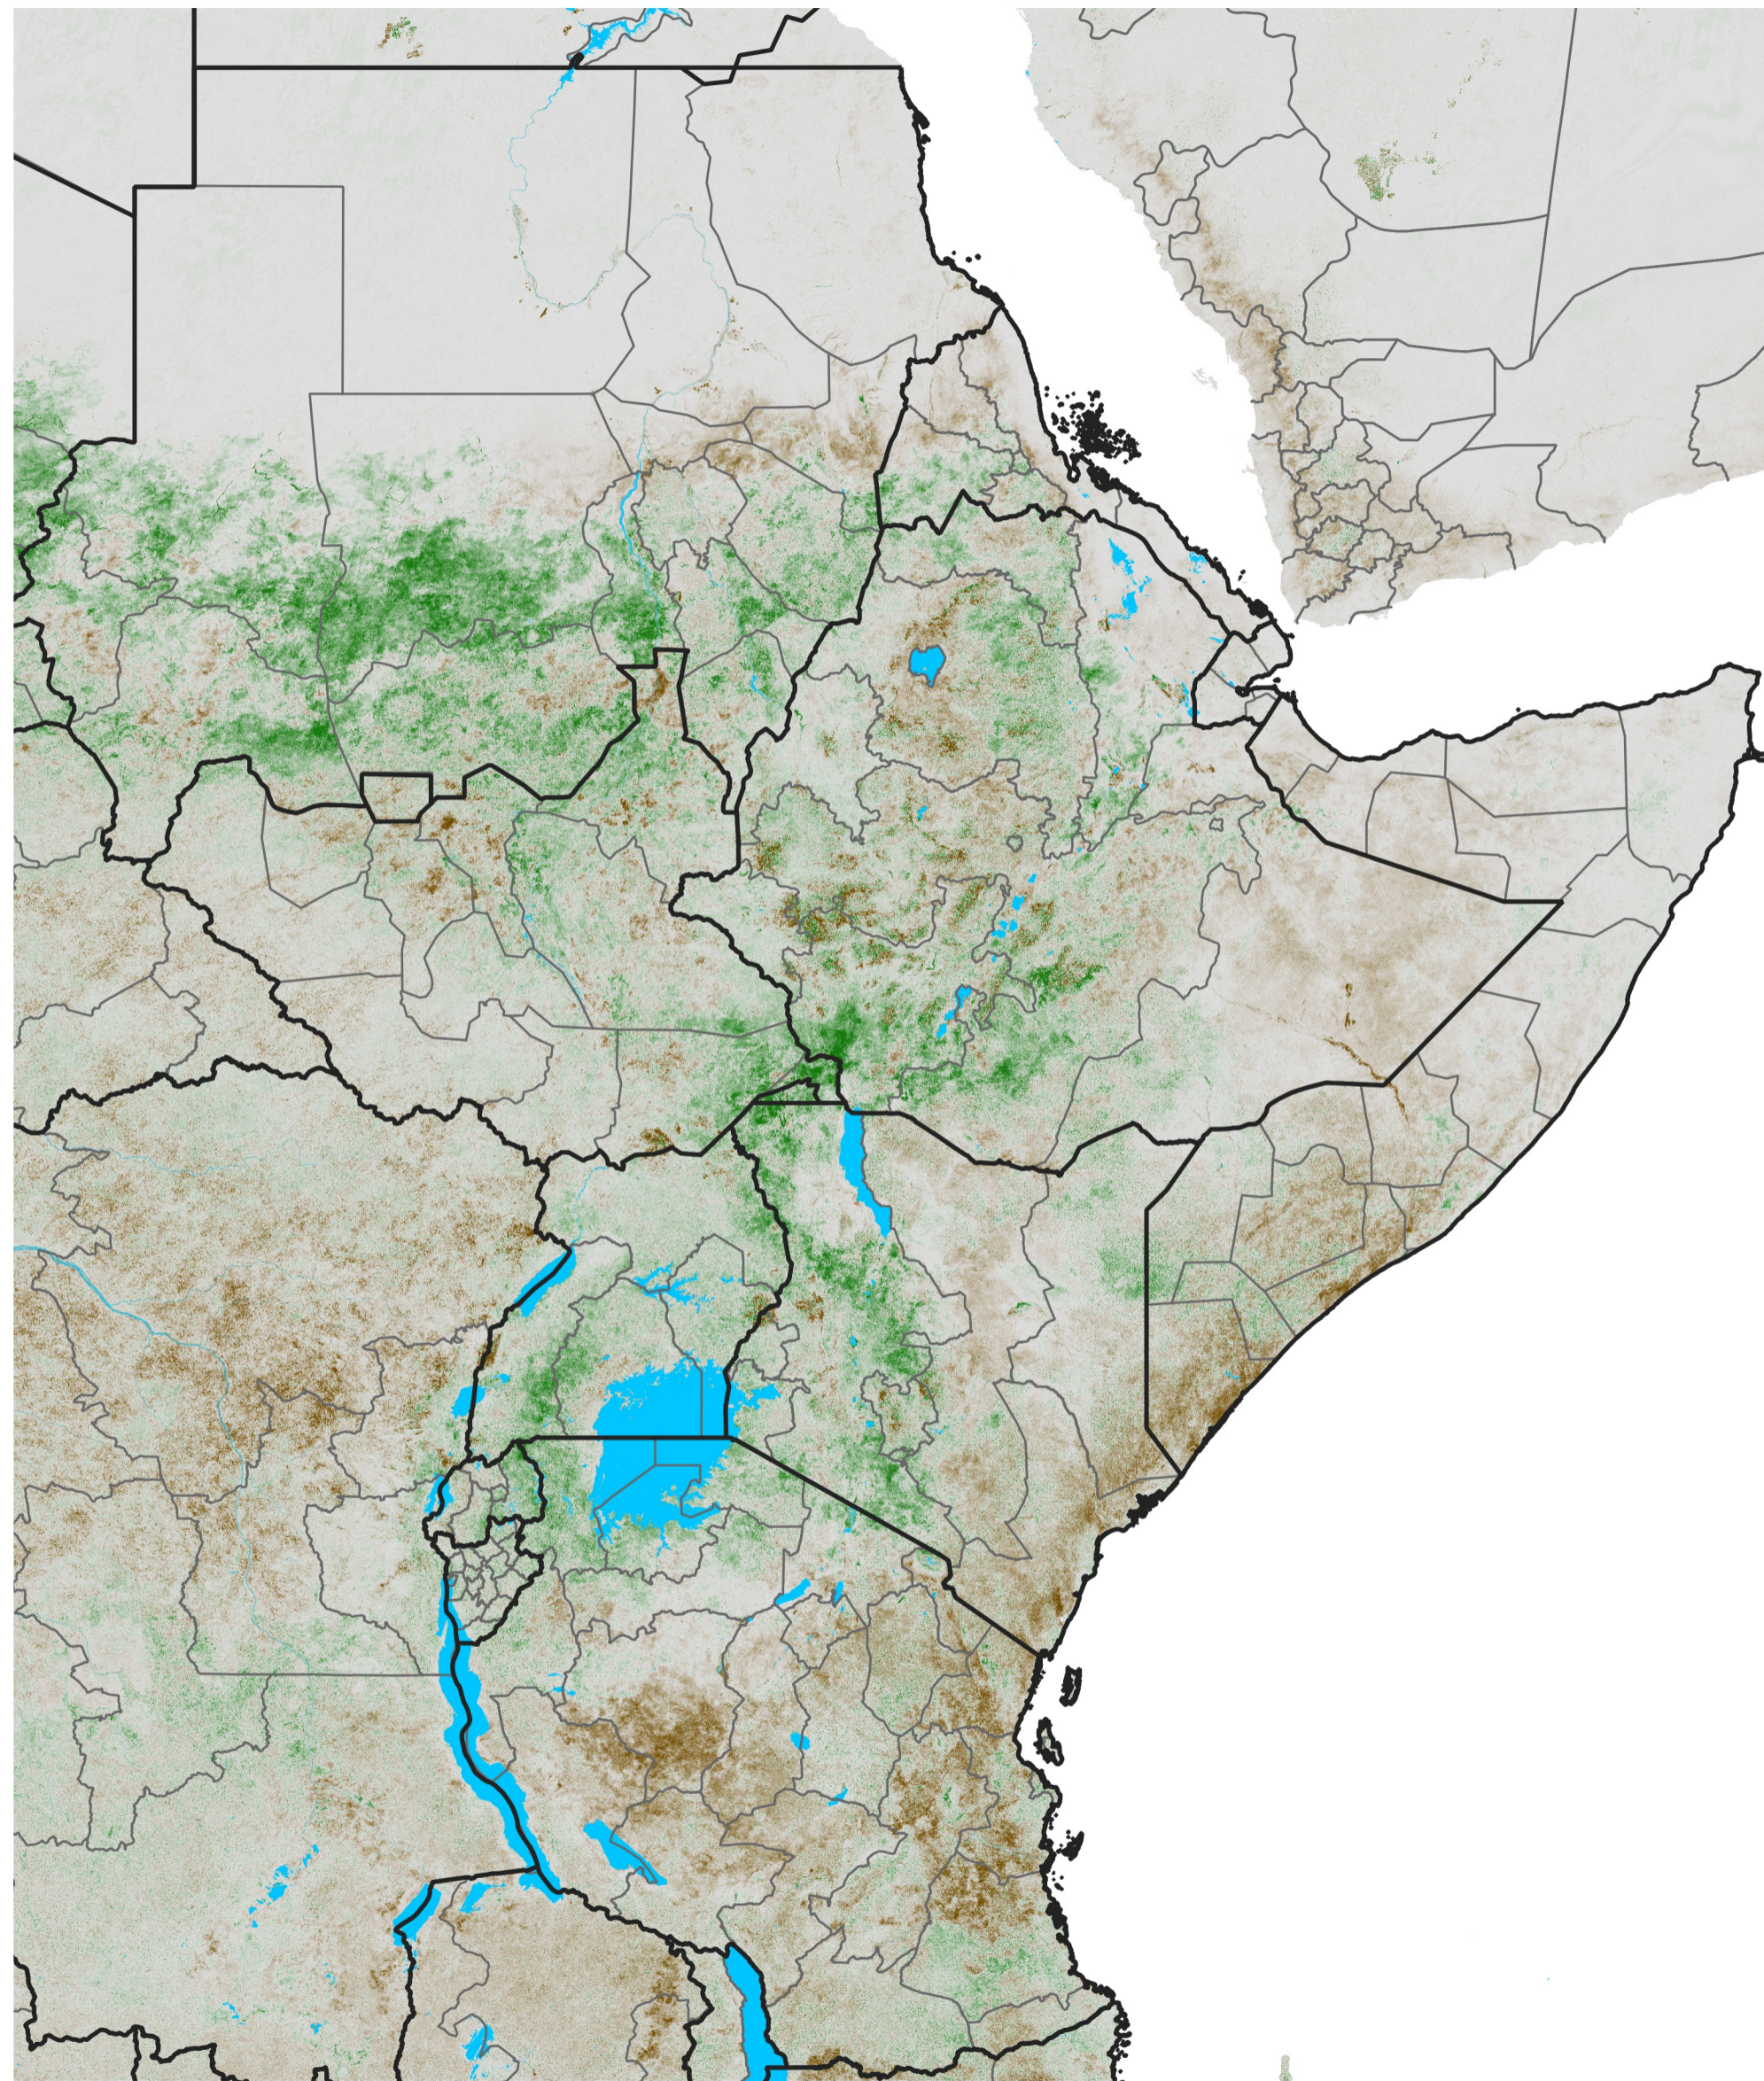

East Africa NDVI Anomaly

2012 minus Mean (2012 - 2021)

Period 43 / Jul 26 - Aug 05, 2012

NDVI Anomaly

<math>< -0.3</math> -0.2 -0.1 -0.05 0.05 0.1 0.2 > 0.3

Negative

No Difference

Positive