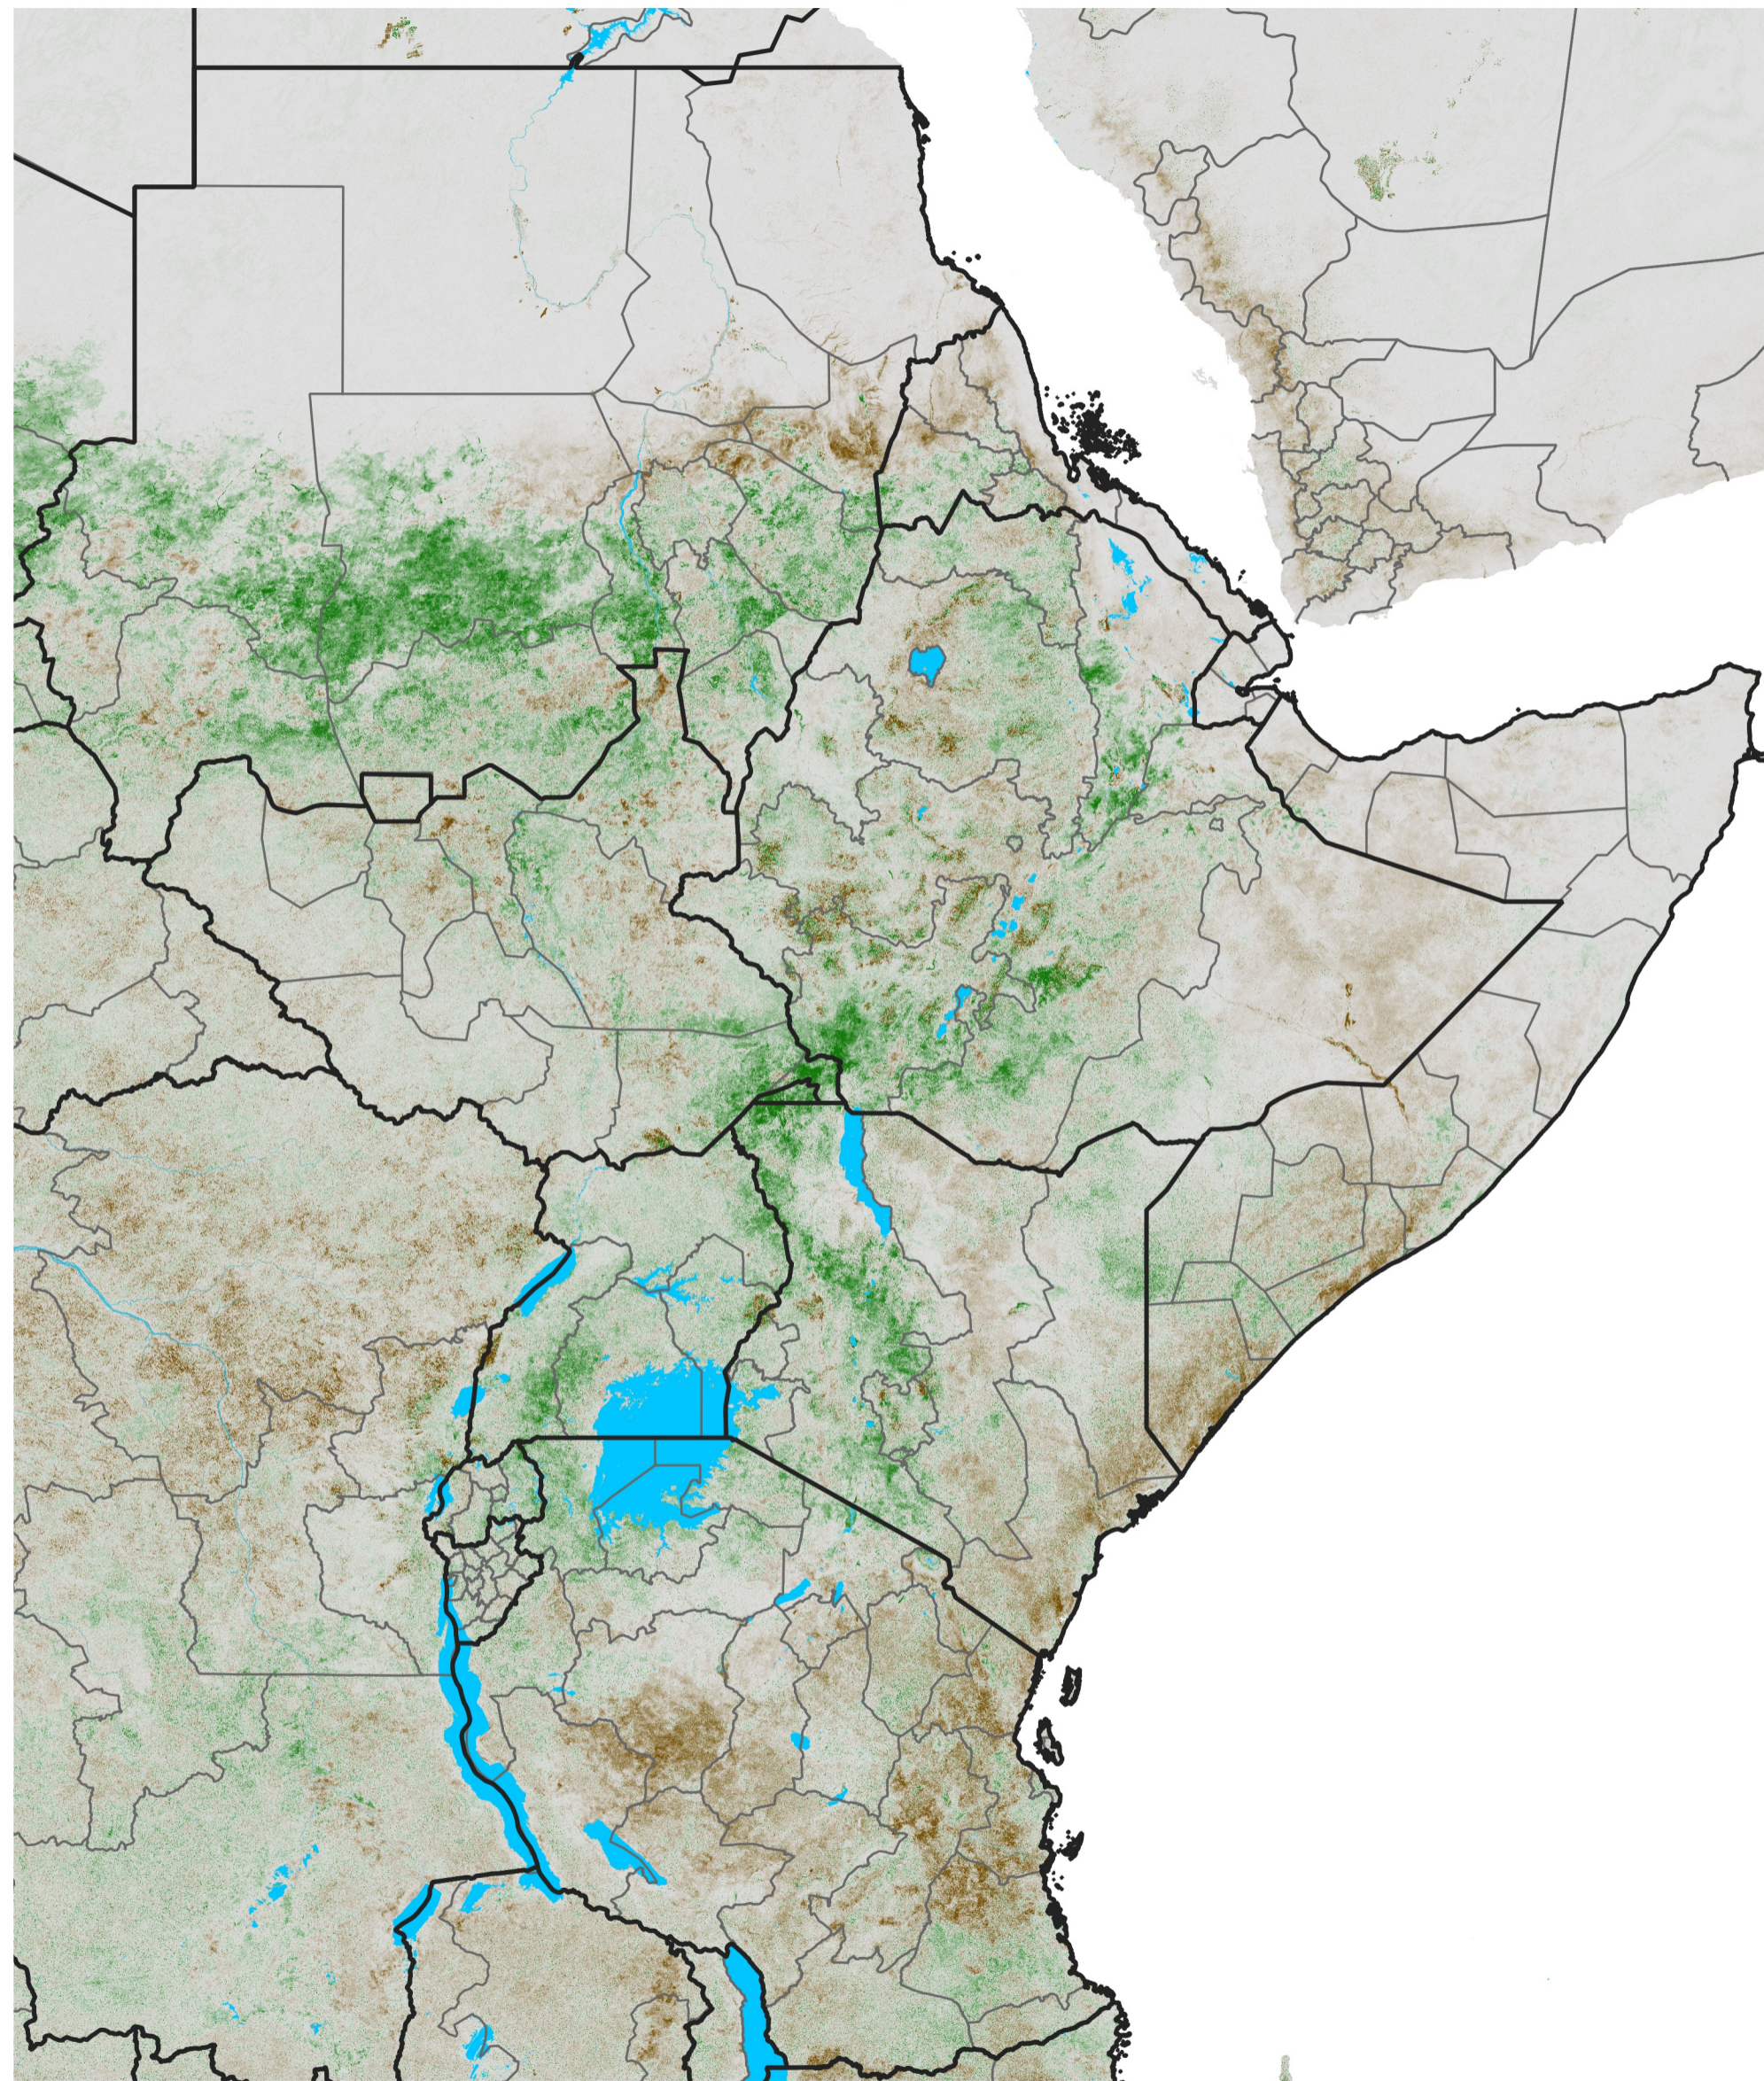

# East Africa NDVI Anomaly

2012 minus Mean (2012 - 2021)

Period 45 / Aug 06 - 15, 2012

## NDVI Anomaly

< -0.3   -0.2   -0.1   -0.05   0.05   0.1   0.2   >0.3

Negative

No Difference

Positive