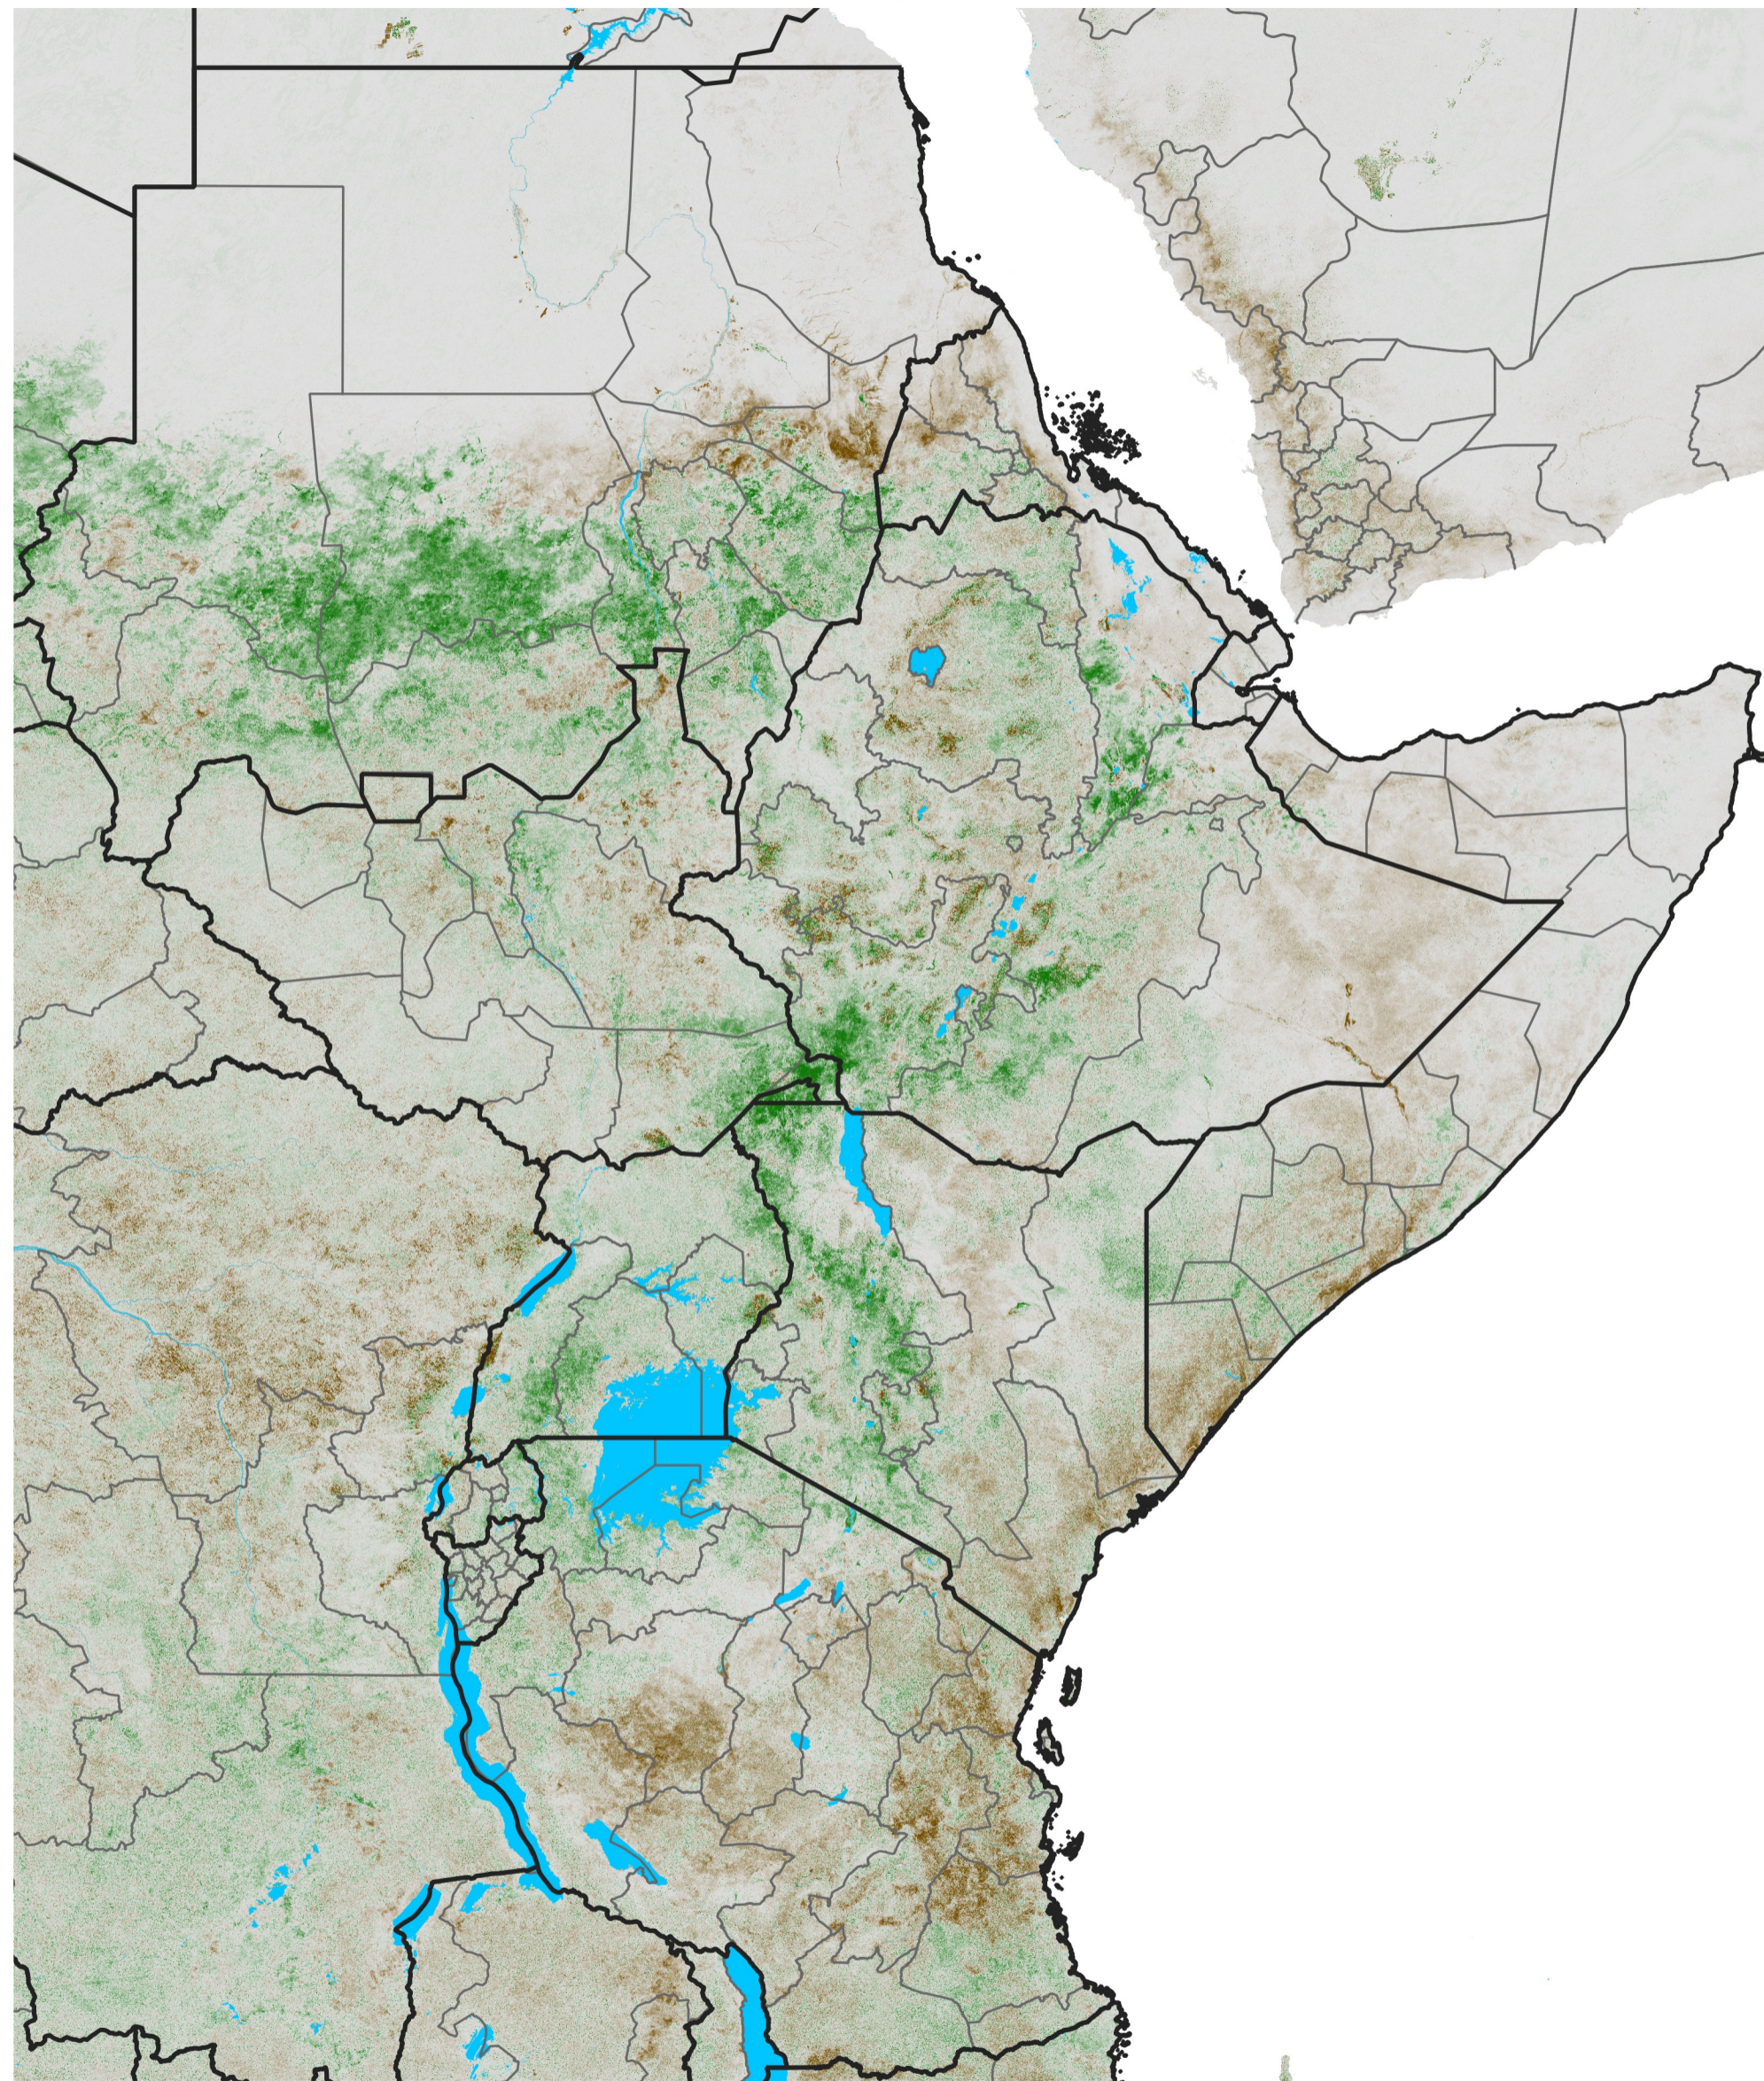

East Africa NDVI Anomaly

2012 minus Mean (2012 - 2021)

Period 46 / Aug 11 - 20, 2012

NDVI Anomaly

<math>< -0.3</math> -0.2 -0.1 -0.05 0.05 0.1 0.2 > 0.3

Negative

No Difference

Positive