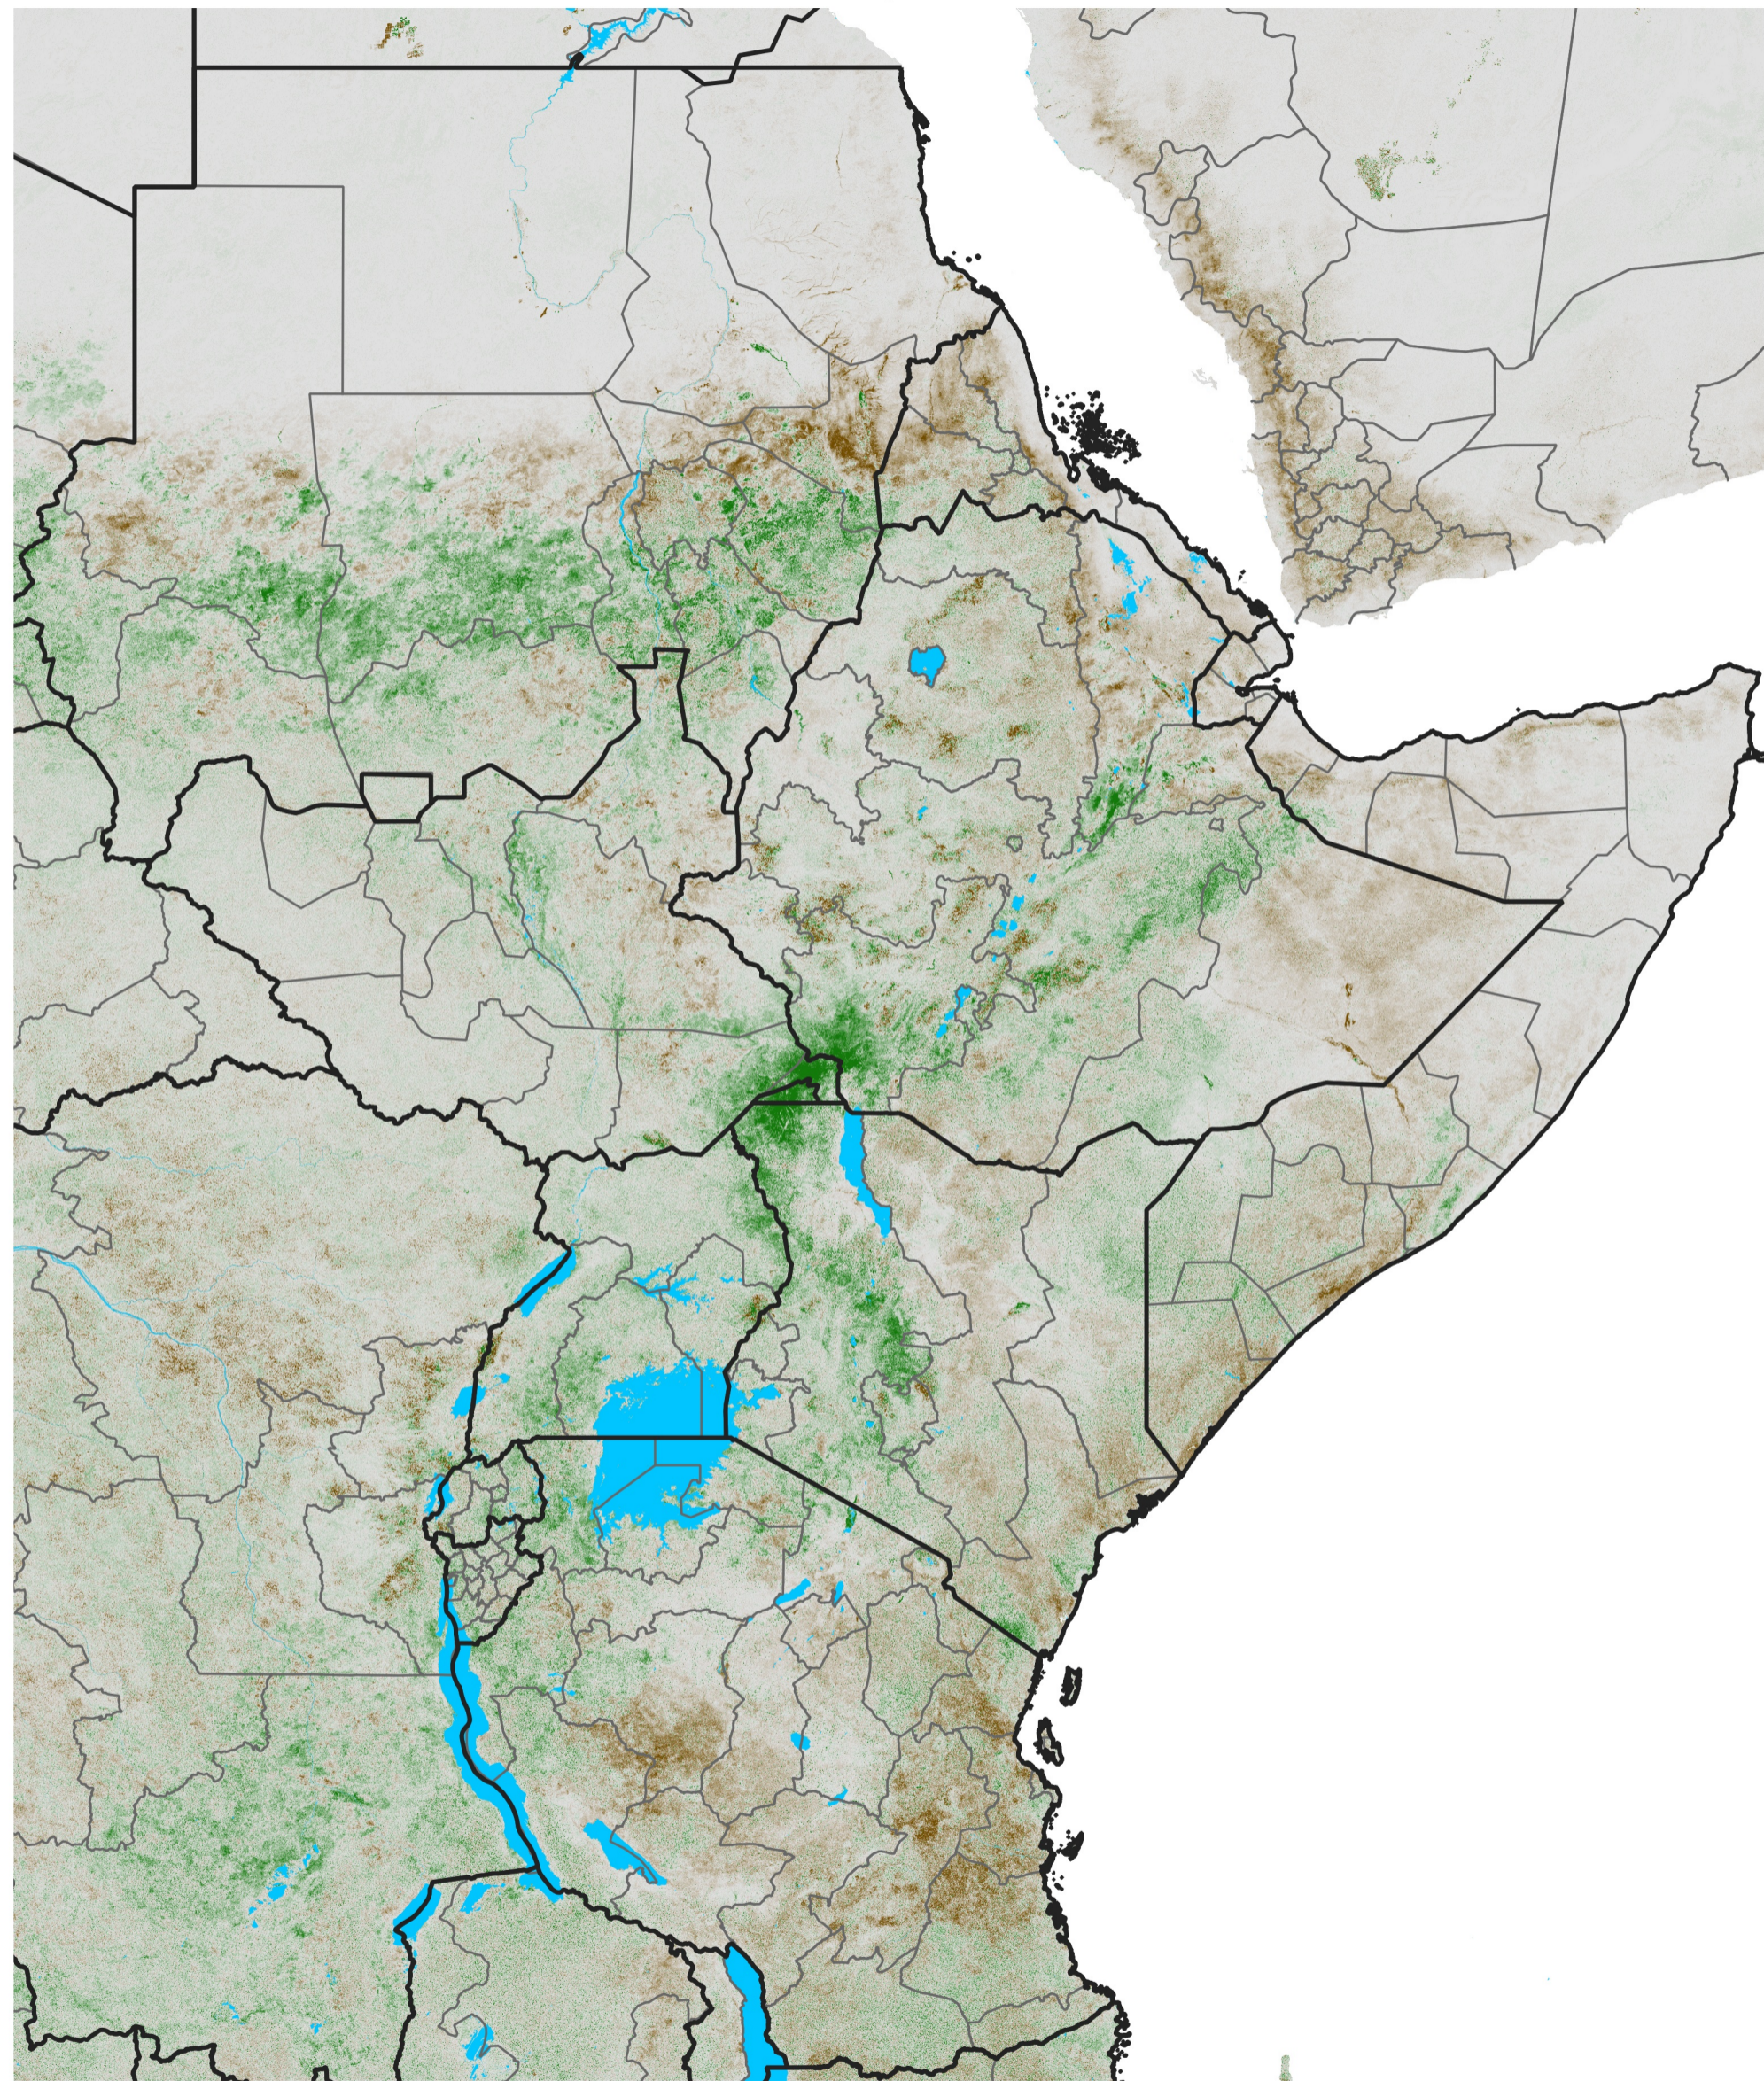

East Africa NDVI Anomaly

2012 minus Mean (2012 - 2021)

Period 51 / Sep 06 - 15, 2012

NDVI Anomaly

< -0.3 -0.2 -0.1 -0.05 0.05 0.1 0.2 >0.3

Negative

No Difference

Positive