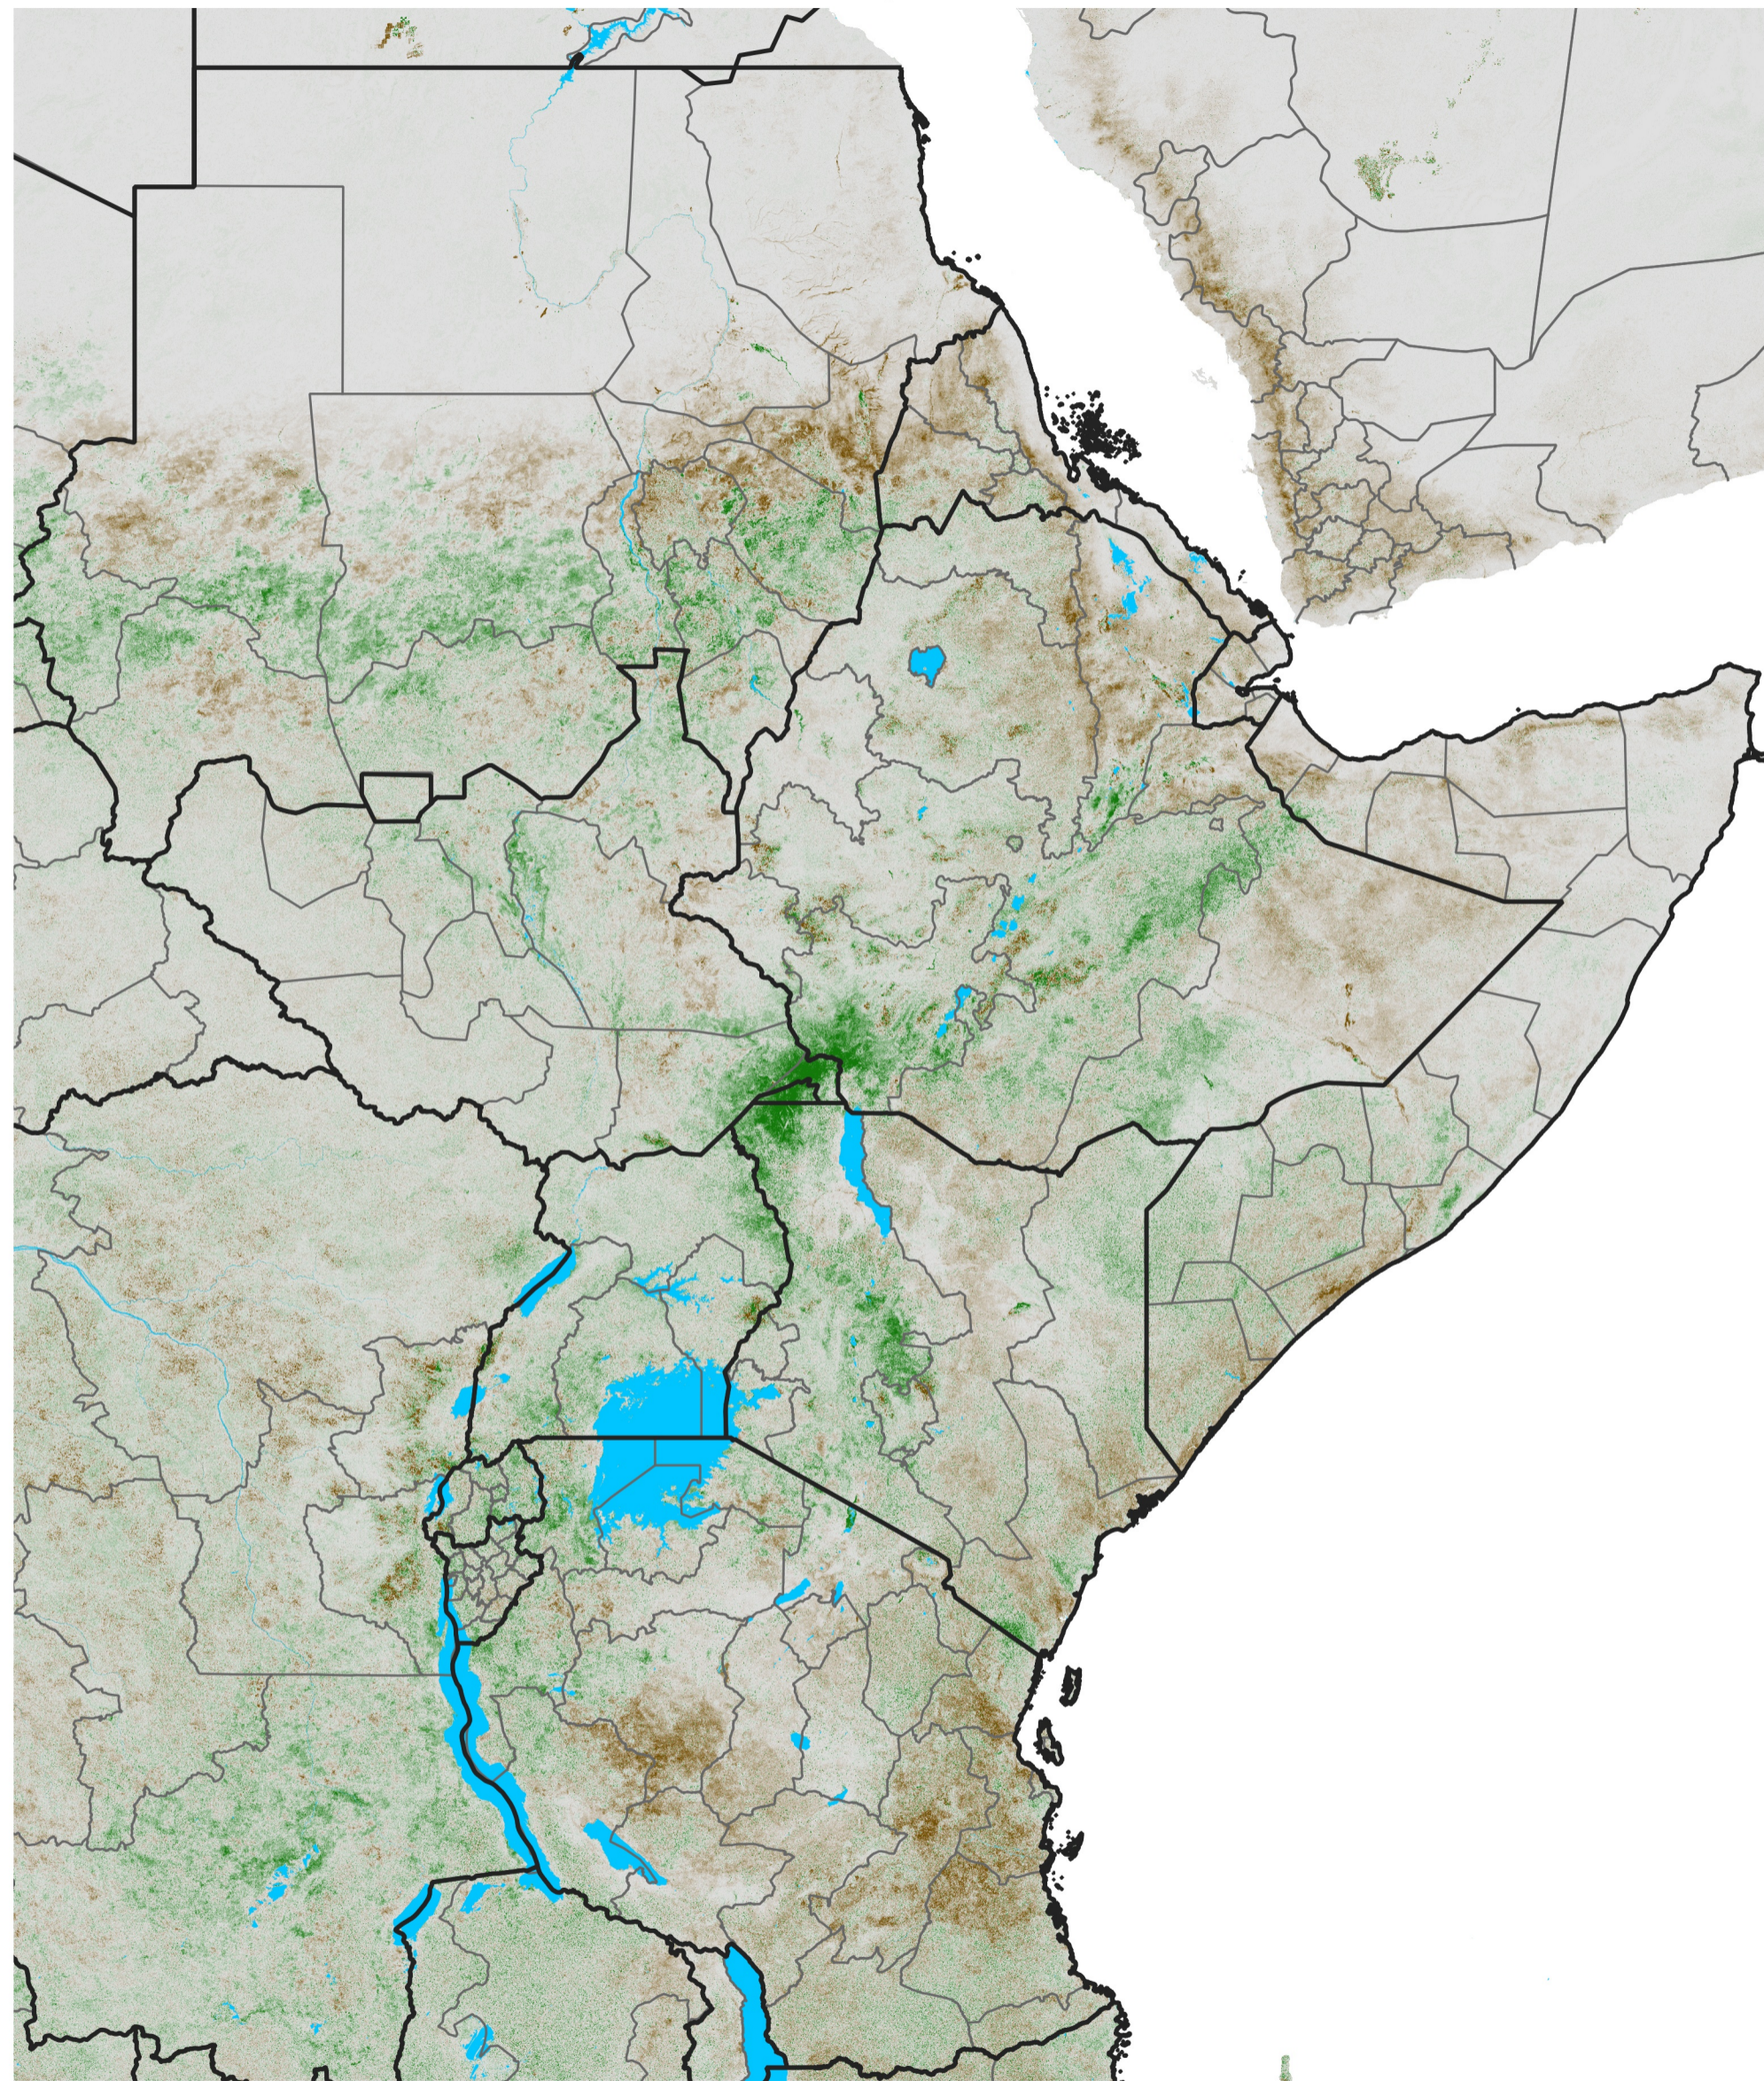

East Africa NDVI Anomaly

2012 minus Mean (2012 - 2021)

Period 53 / Sep 16 - 25, 2012

NDVI Anomaly

< -0.3 -0.2 -0.1 -0.05 0.05 0.1 0.2 >0.3

Negative

No Difference

Positive