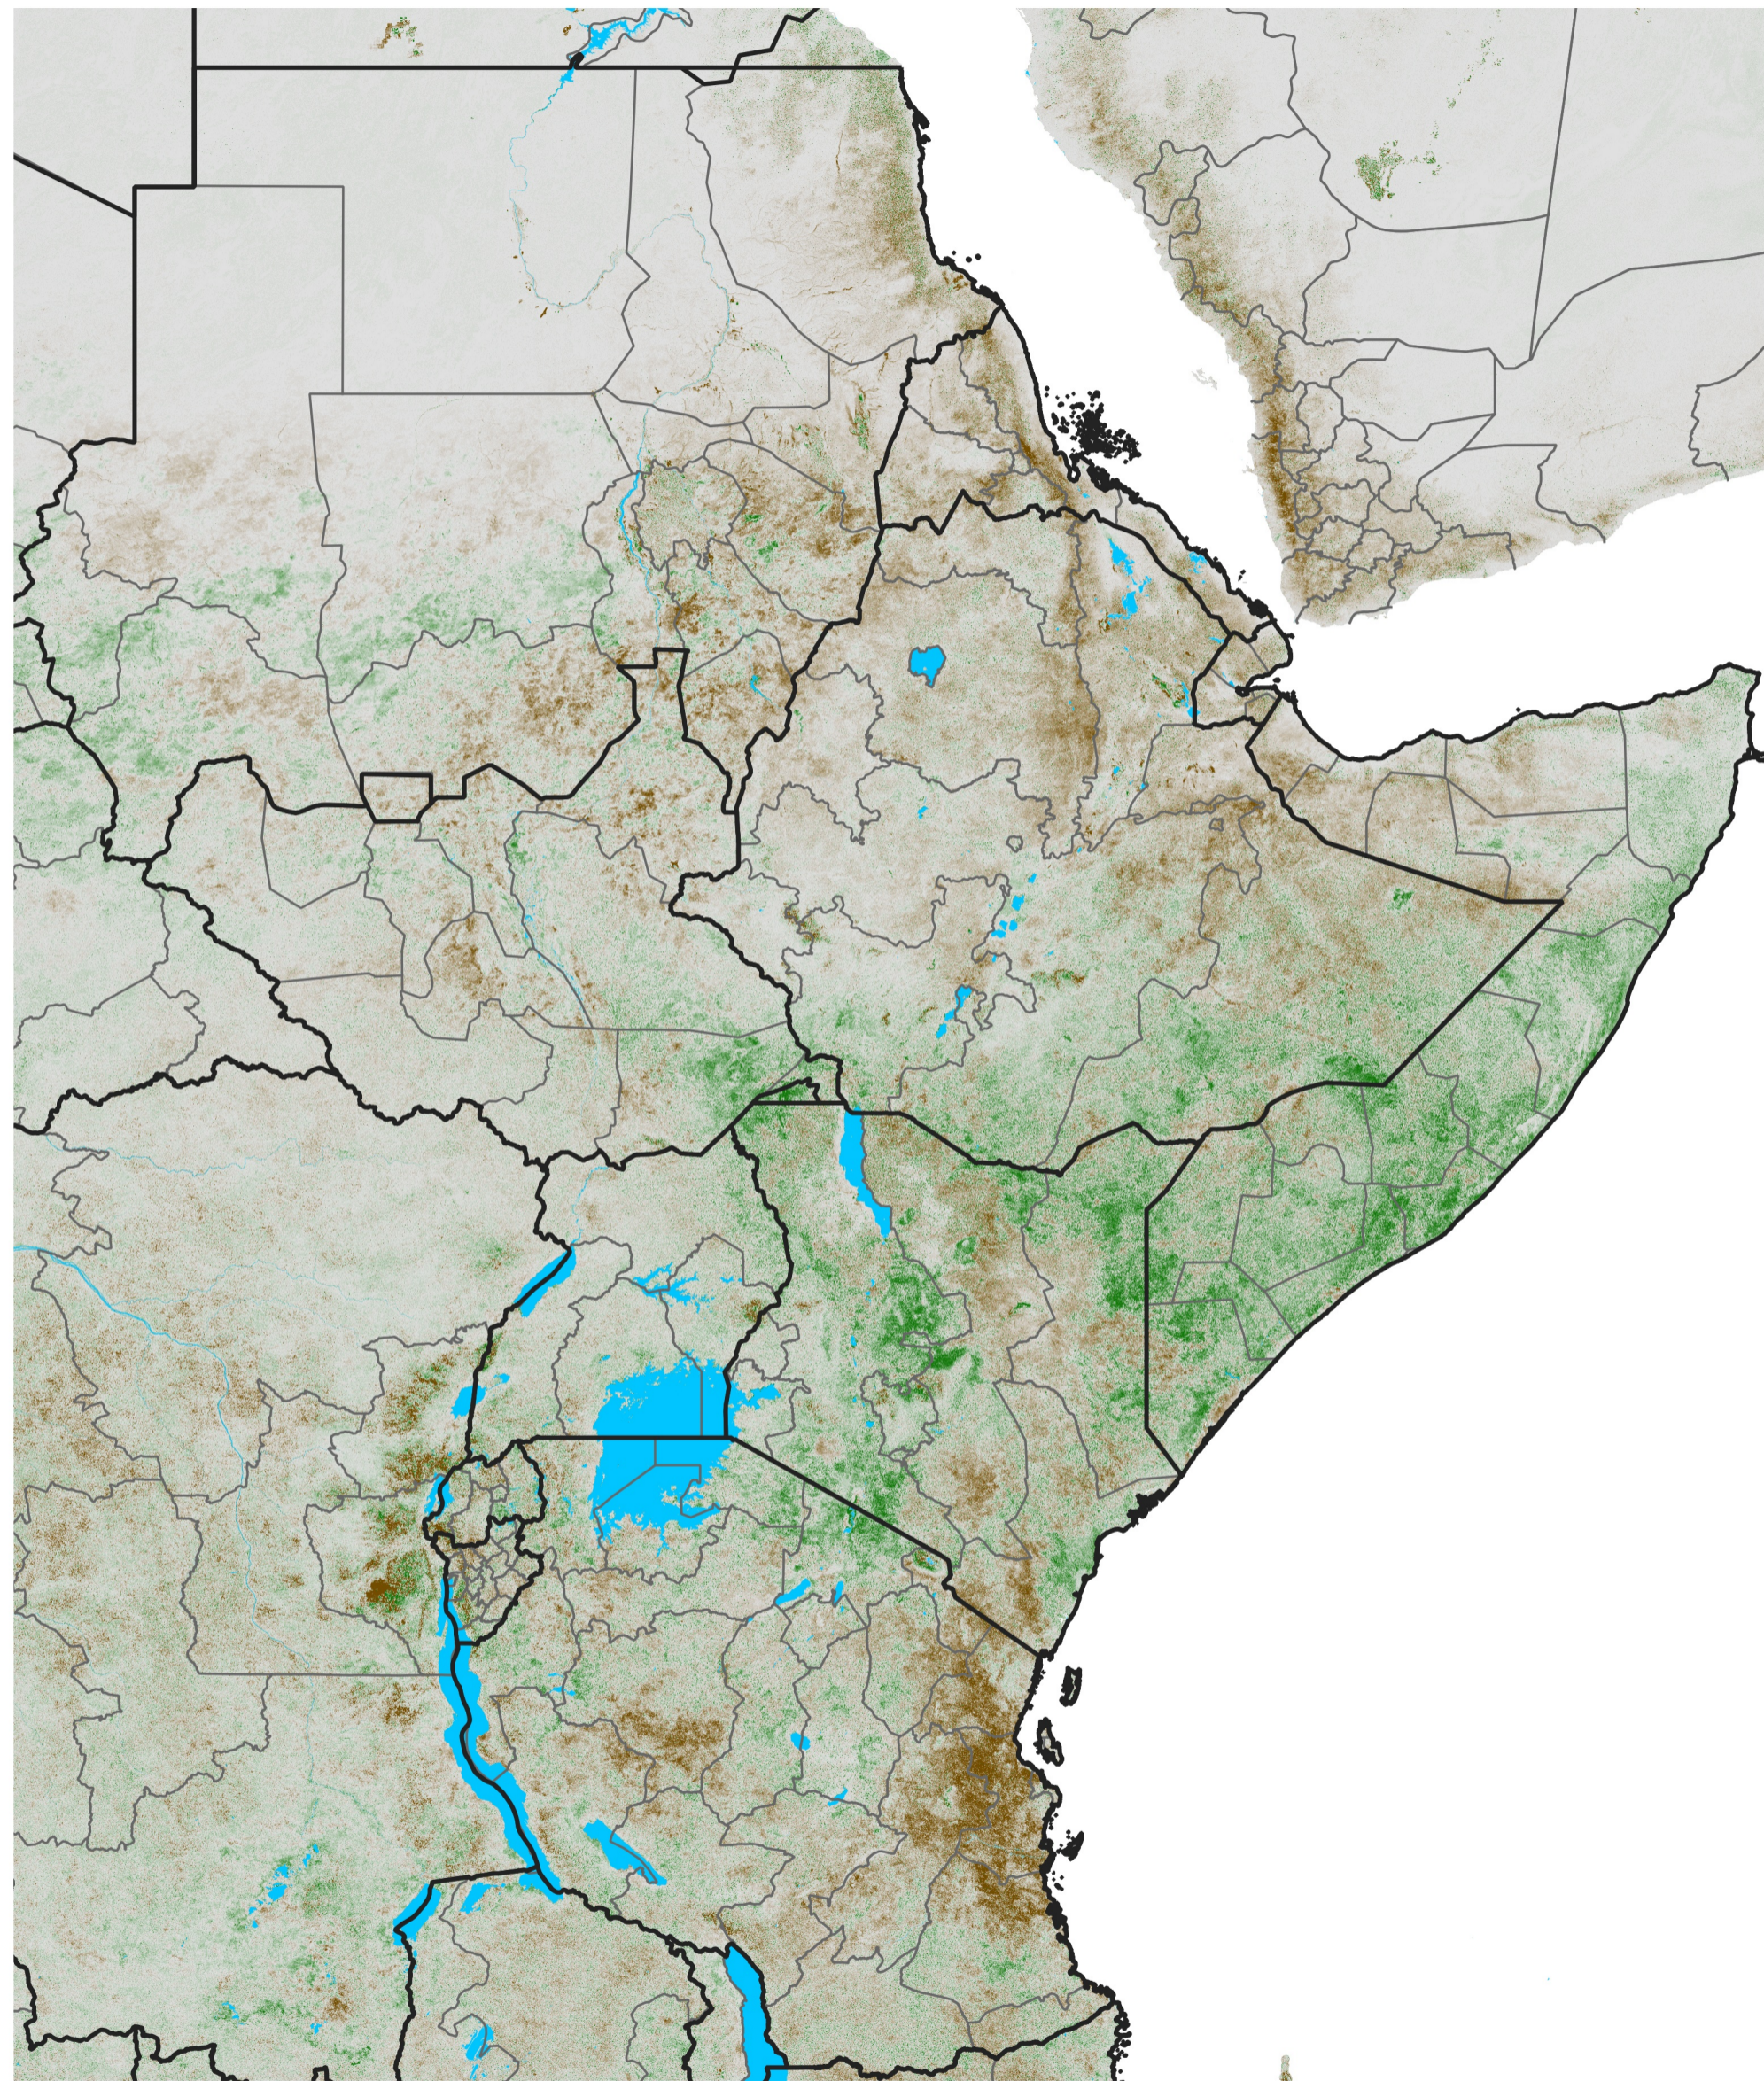

East Africa NDVI Anomaly

2012 minus Mean (2012 - 2021)

Period 62 / Nov 01 - 10, 2012

NDVI Anomaly

<math>< -0.3</math> -0.2 -0.1 -0.05 0.05 0.1 0.2 > 0.3

Negative

No Difference

Positive