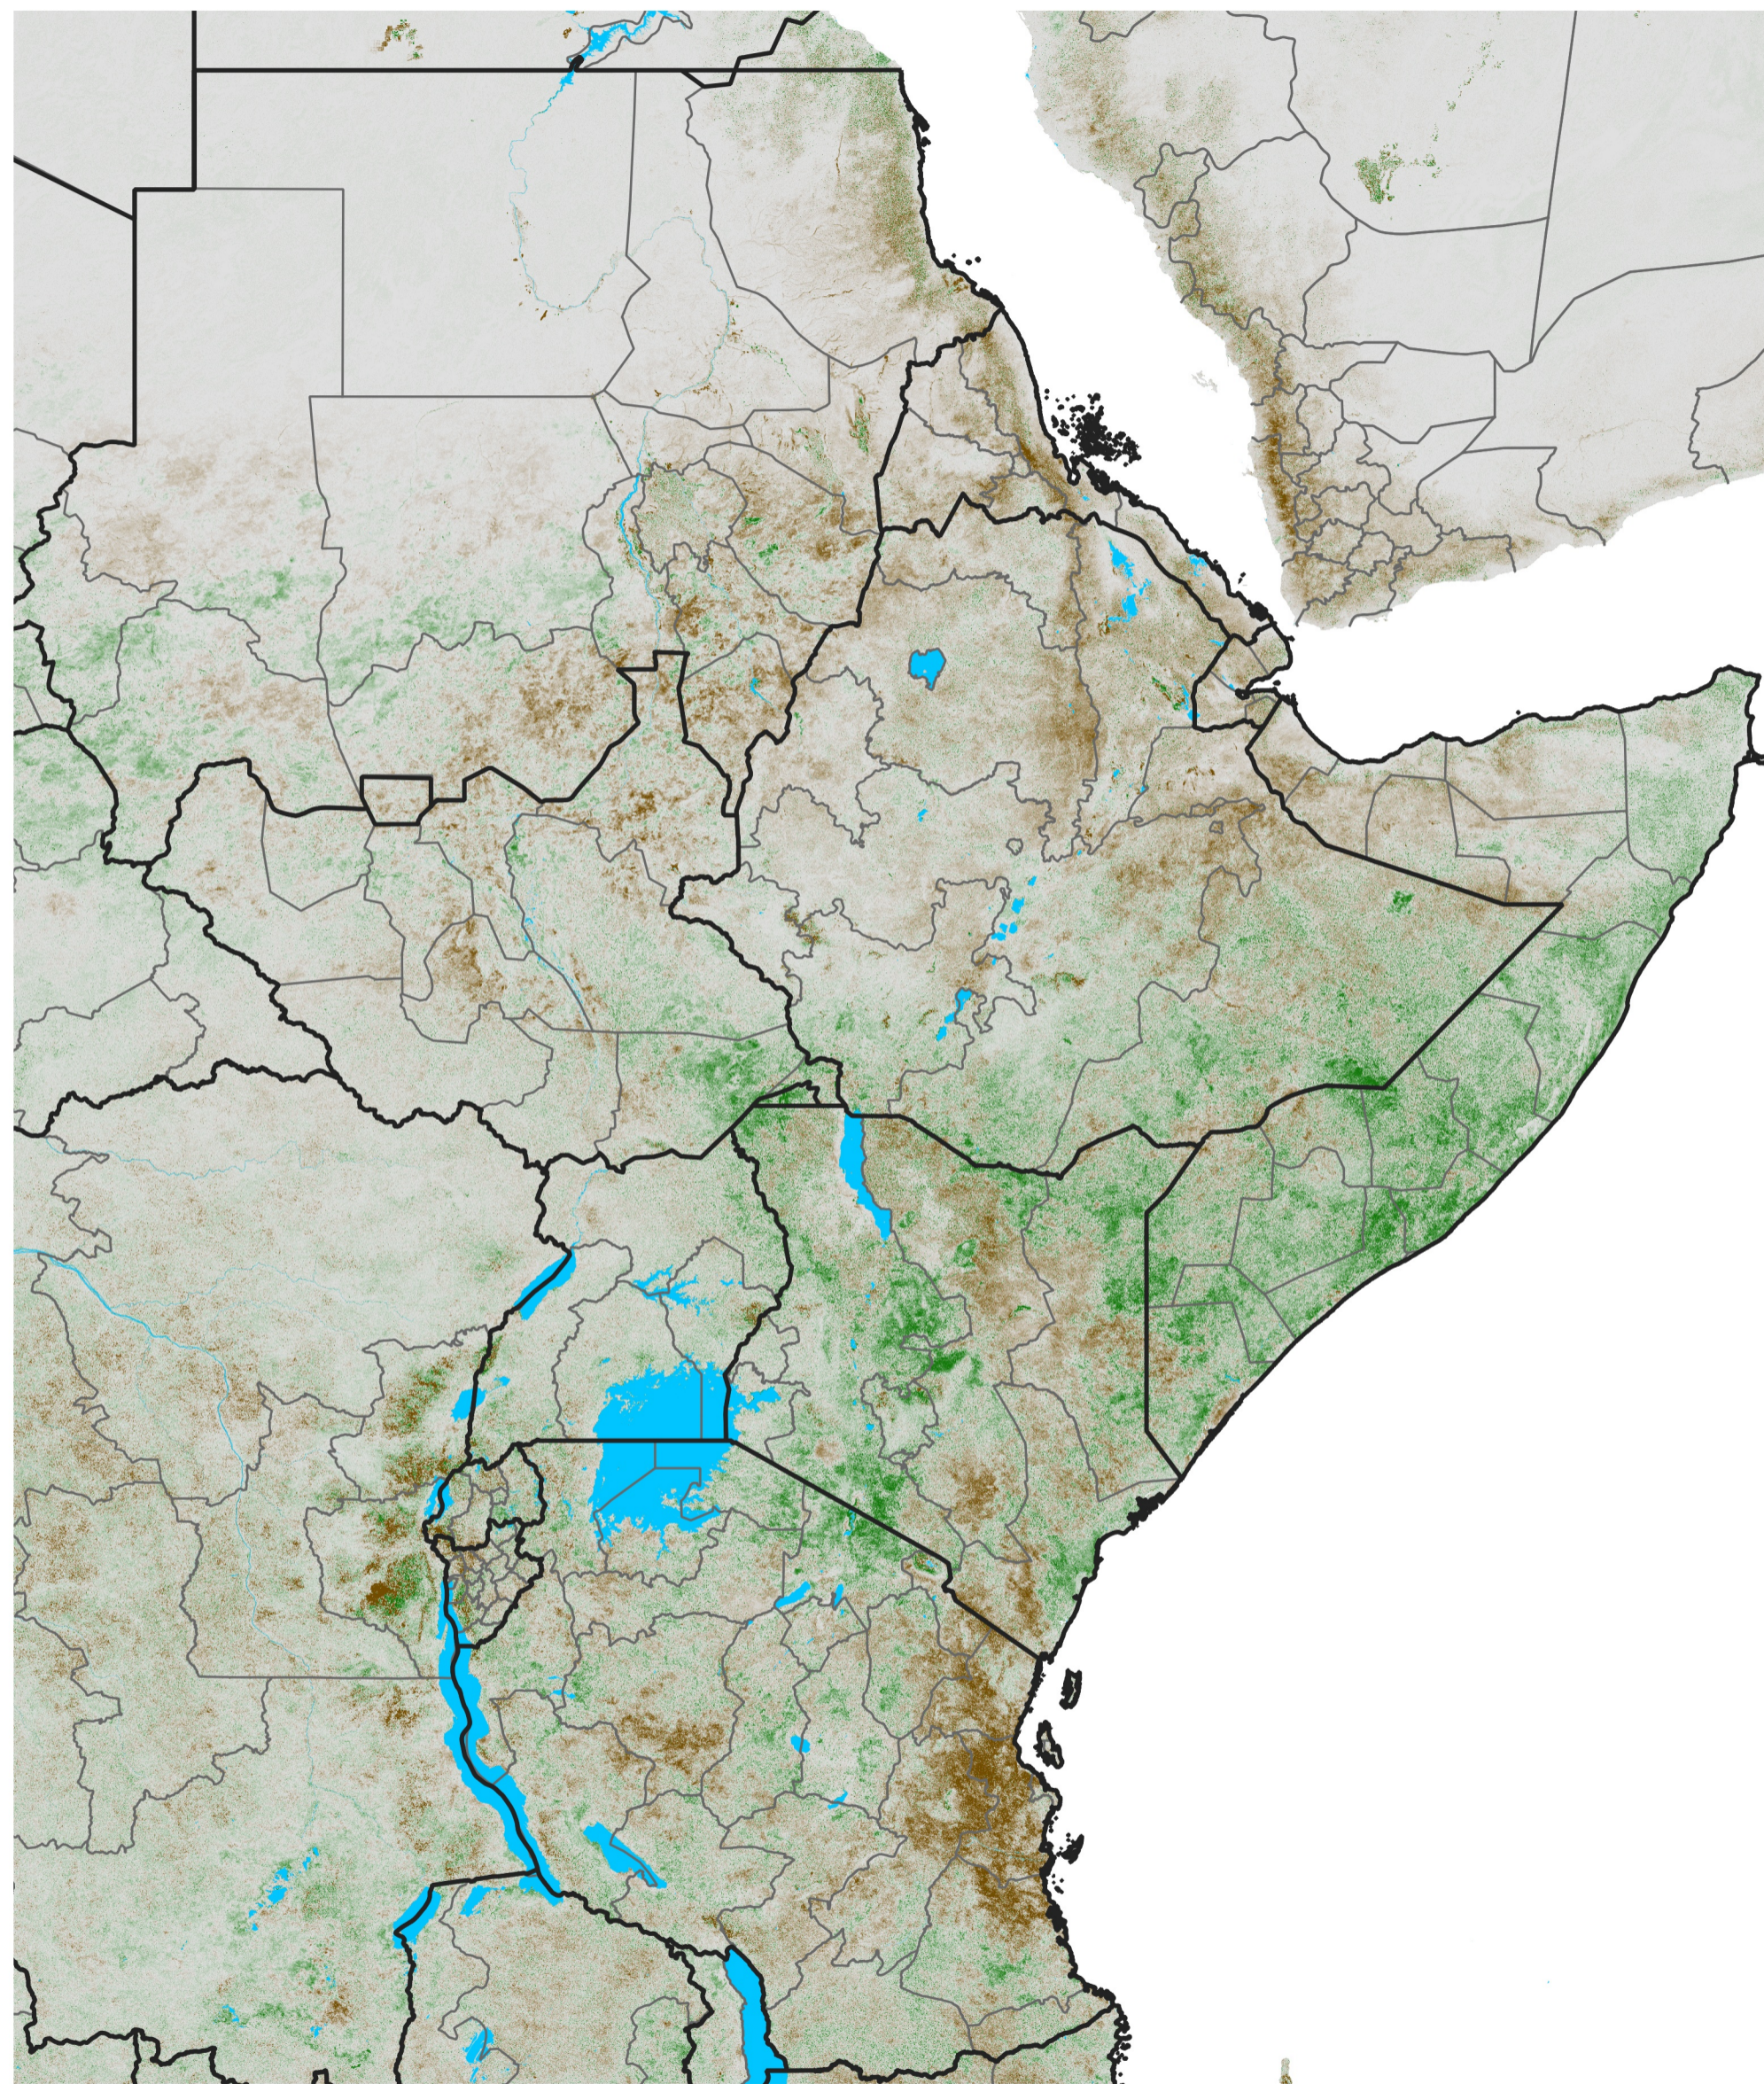

# East Africa NDVI Anomaly

2012 minus Mean (2012 - 2021)

Period 63 / Nov 06 - 15, 2012

## NDVI Anomaly

< -0.3   -0.2   -0.1   -0.05   0.05   0.1   0.2   >0.3

Negative

No Difference

Positive