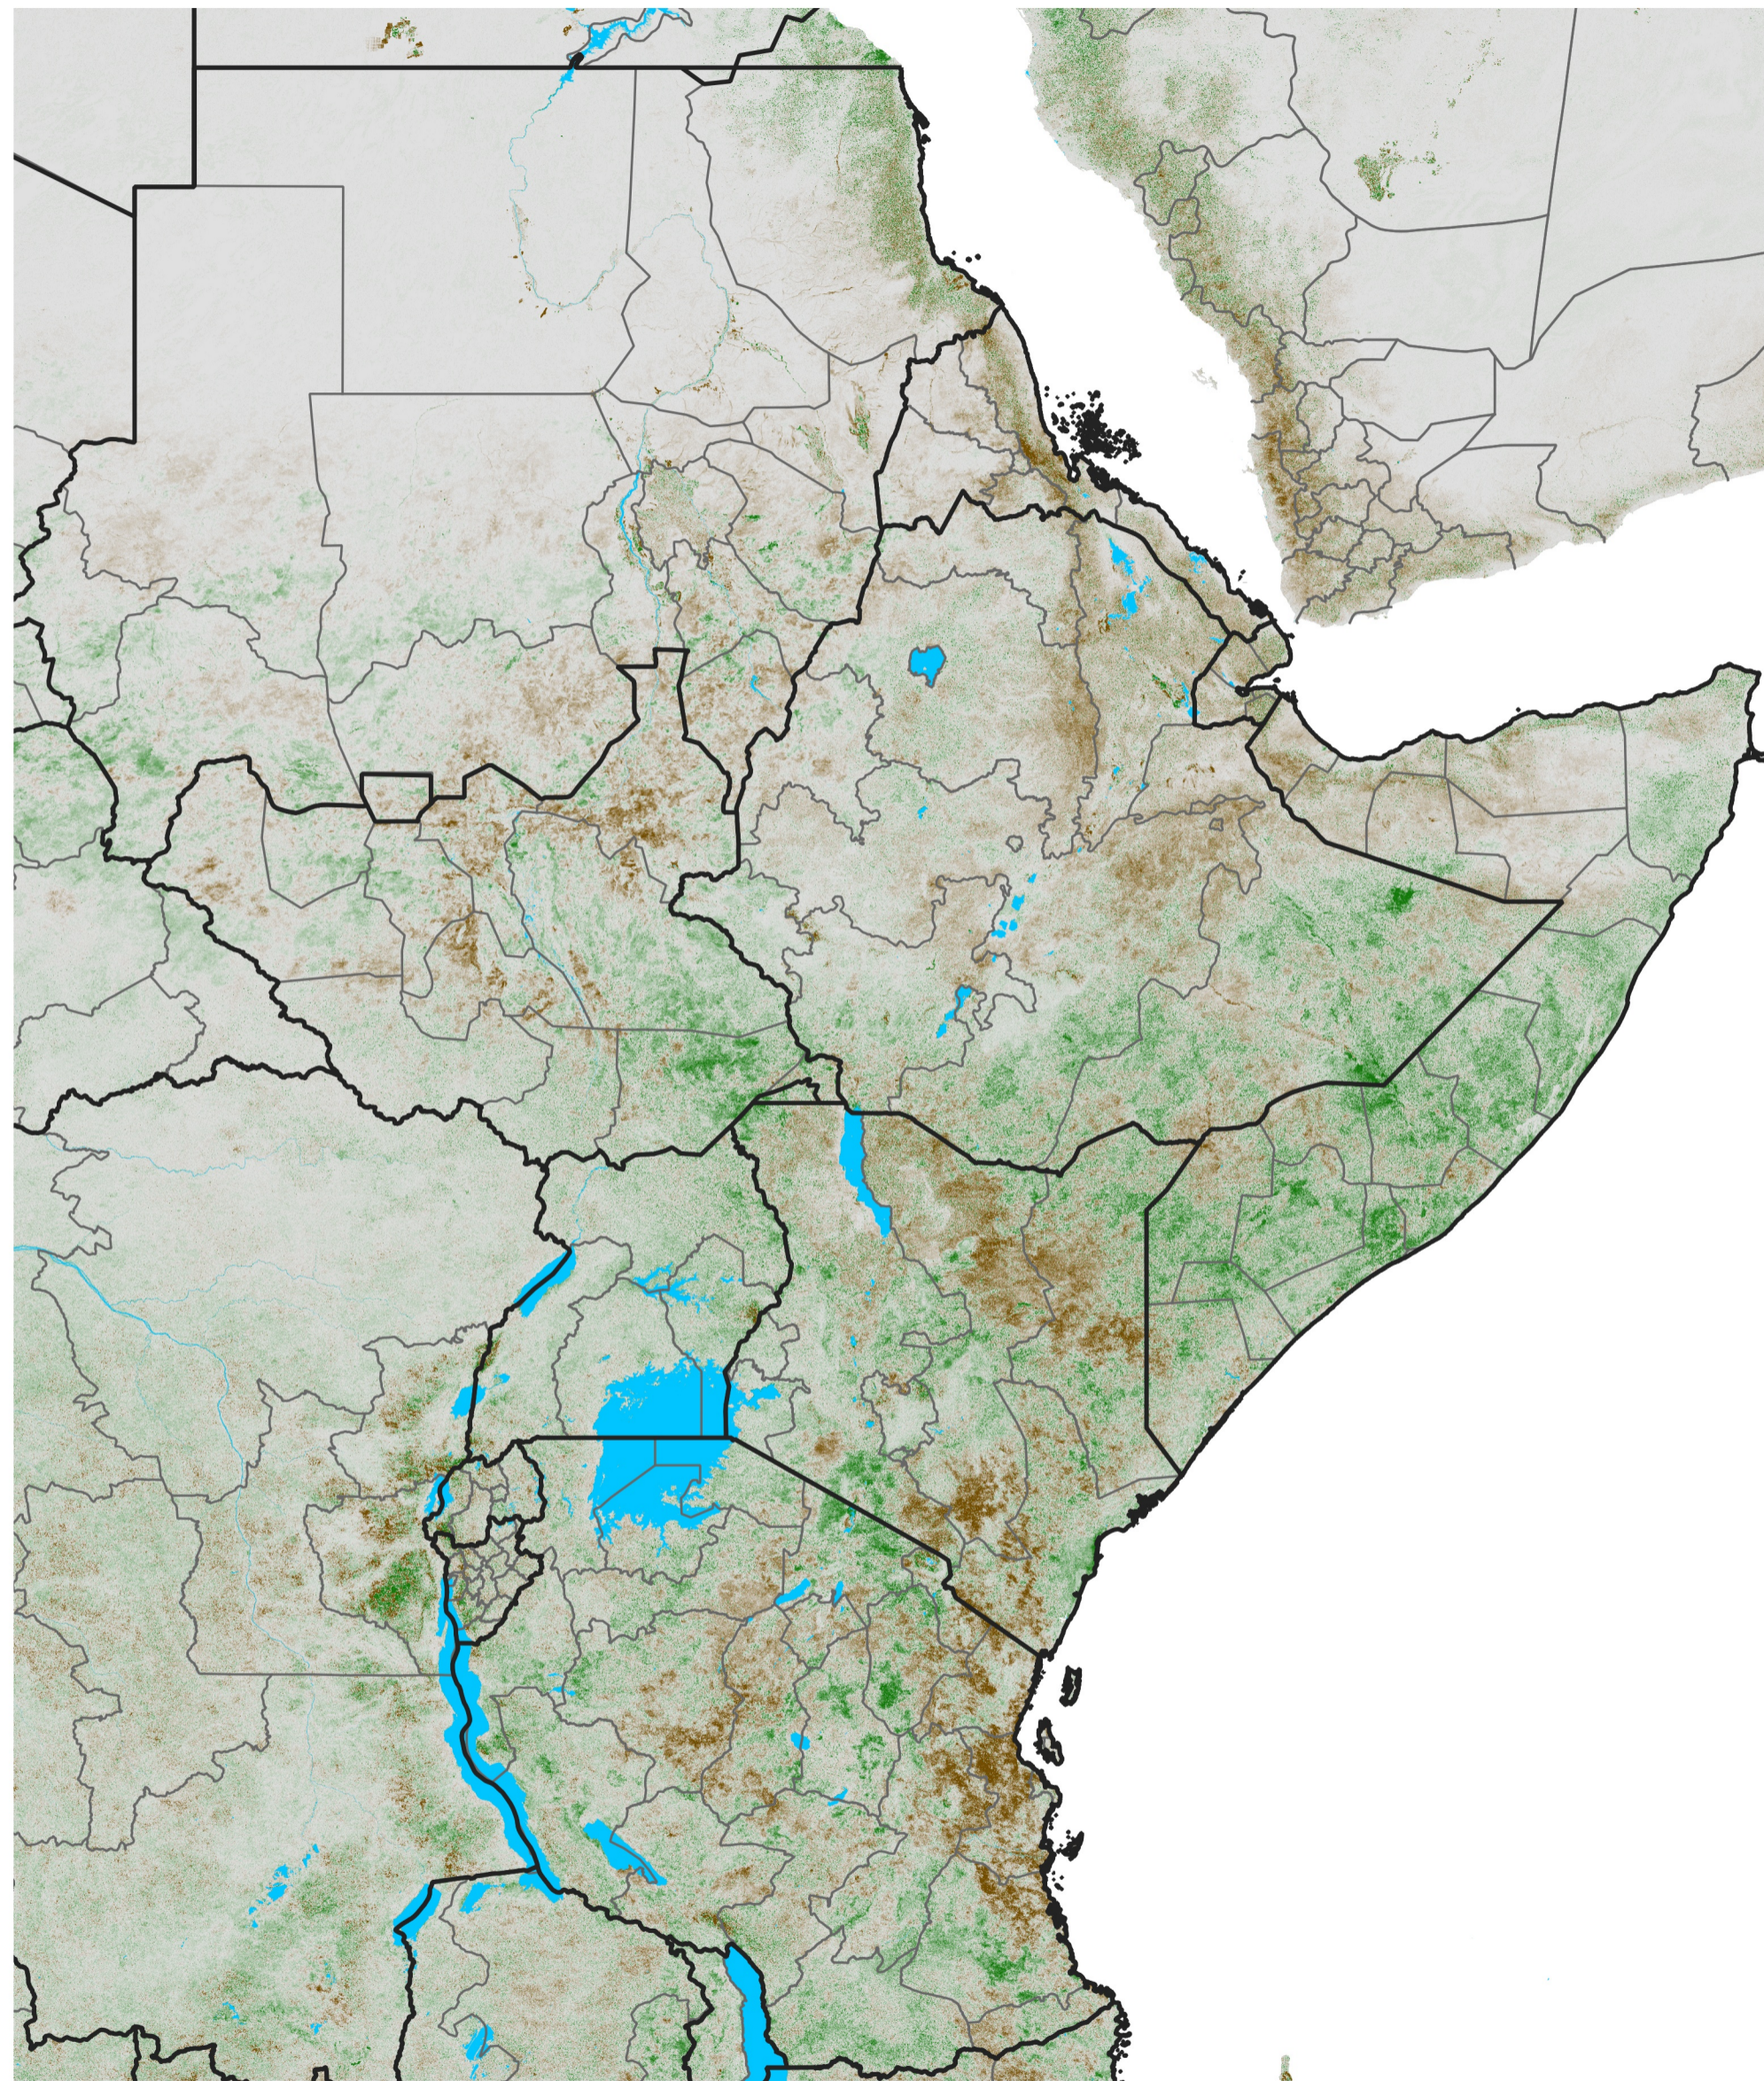

East Africa NDVI Anomaly

2012 minus Mean (2012 - 2021)

Period 68 / Dec 01 - 10, 2012

NDVI Anomaly

< -0.3 -0.2 -0.1 -0.05 0.05 0.1 0.2 >0.3

Negative

No Difference

Positive