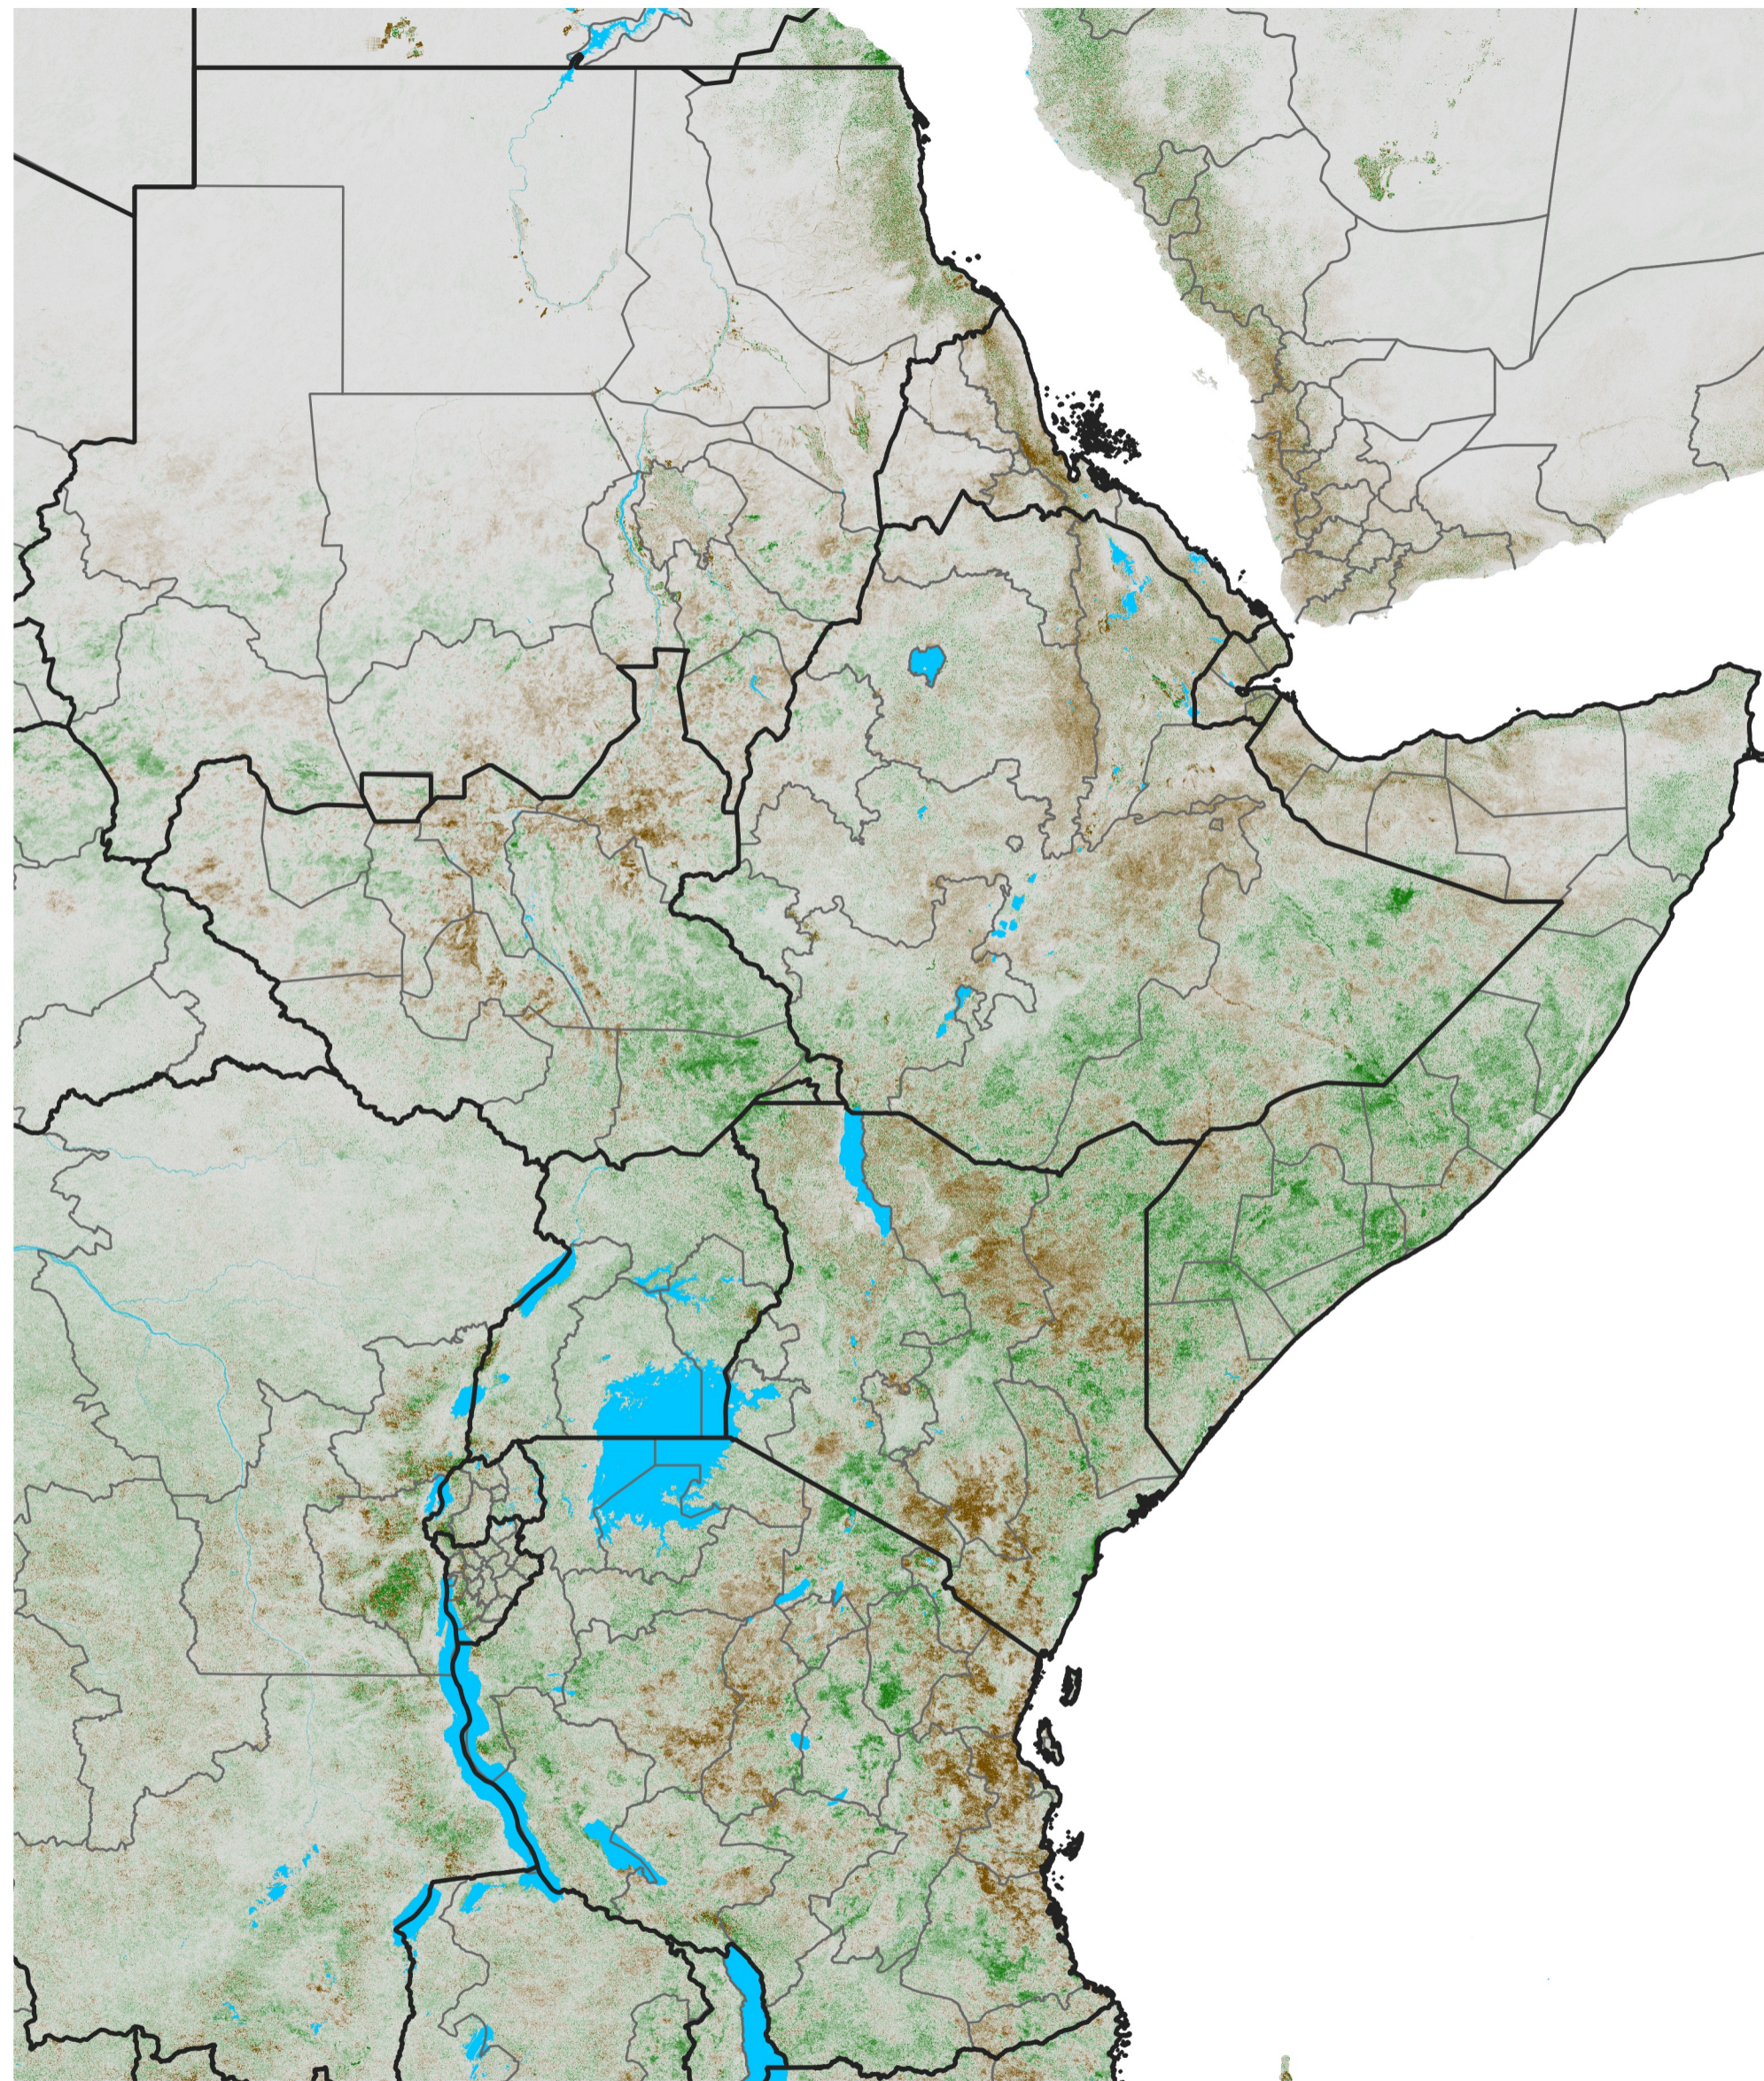

# East Africa NDVI Anomaly

2012 minus Mean (2012 - 2021)

Period 69 / Dec 06 - 15, 2012

## NDVI Anomaly

< -0.3   -0.2   -0.1   -0.05   0.05   0.1   0.2   >0.3

Negative

No Difference

Positive