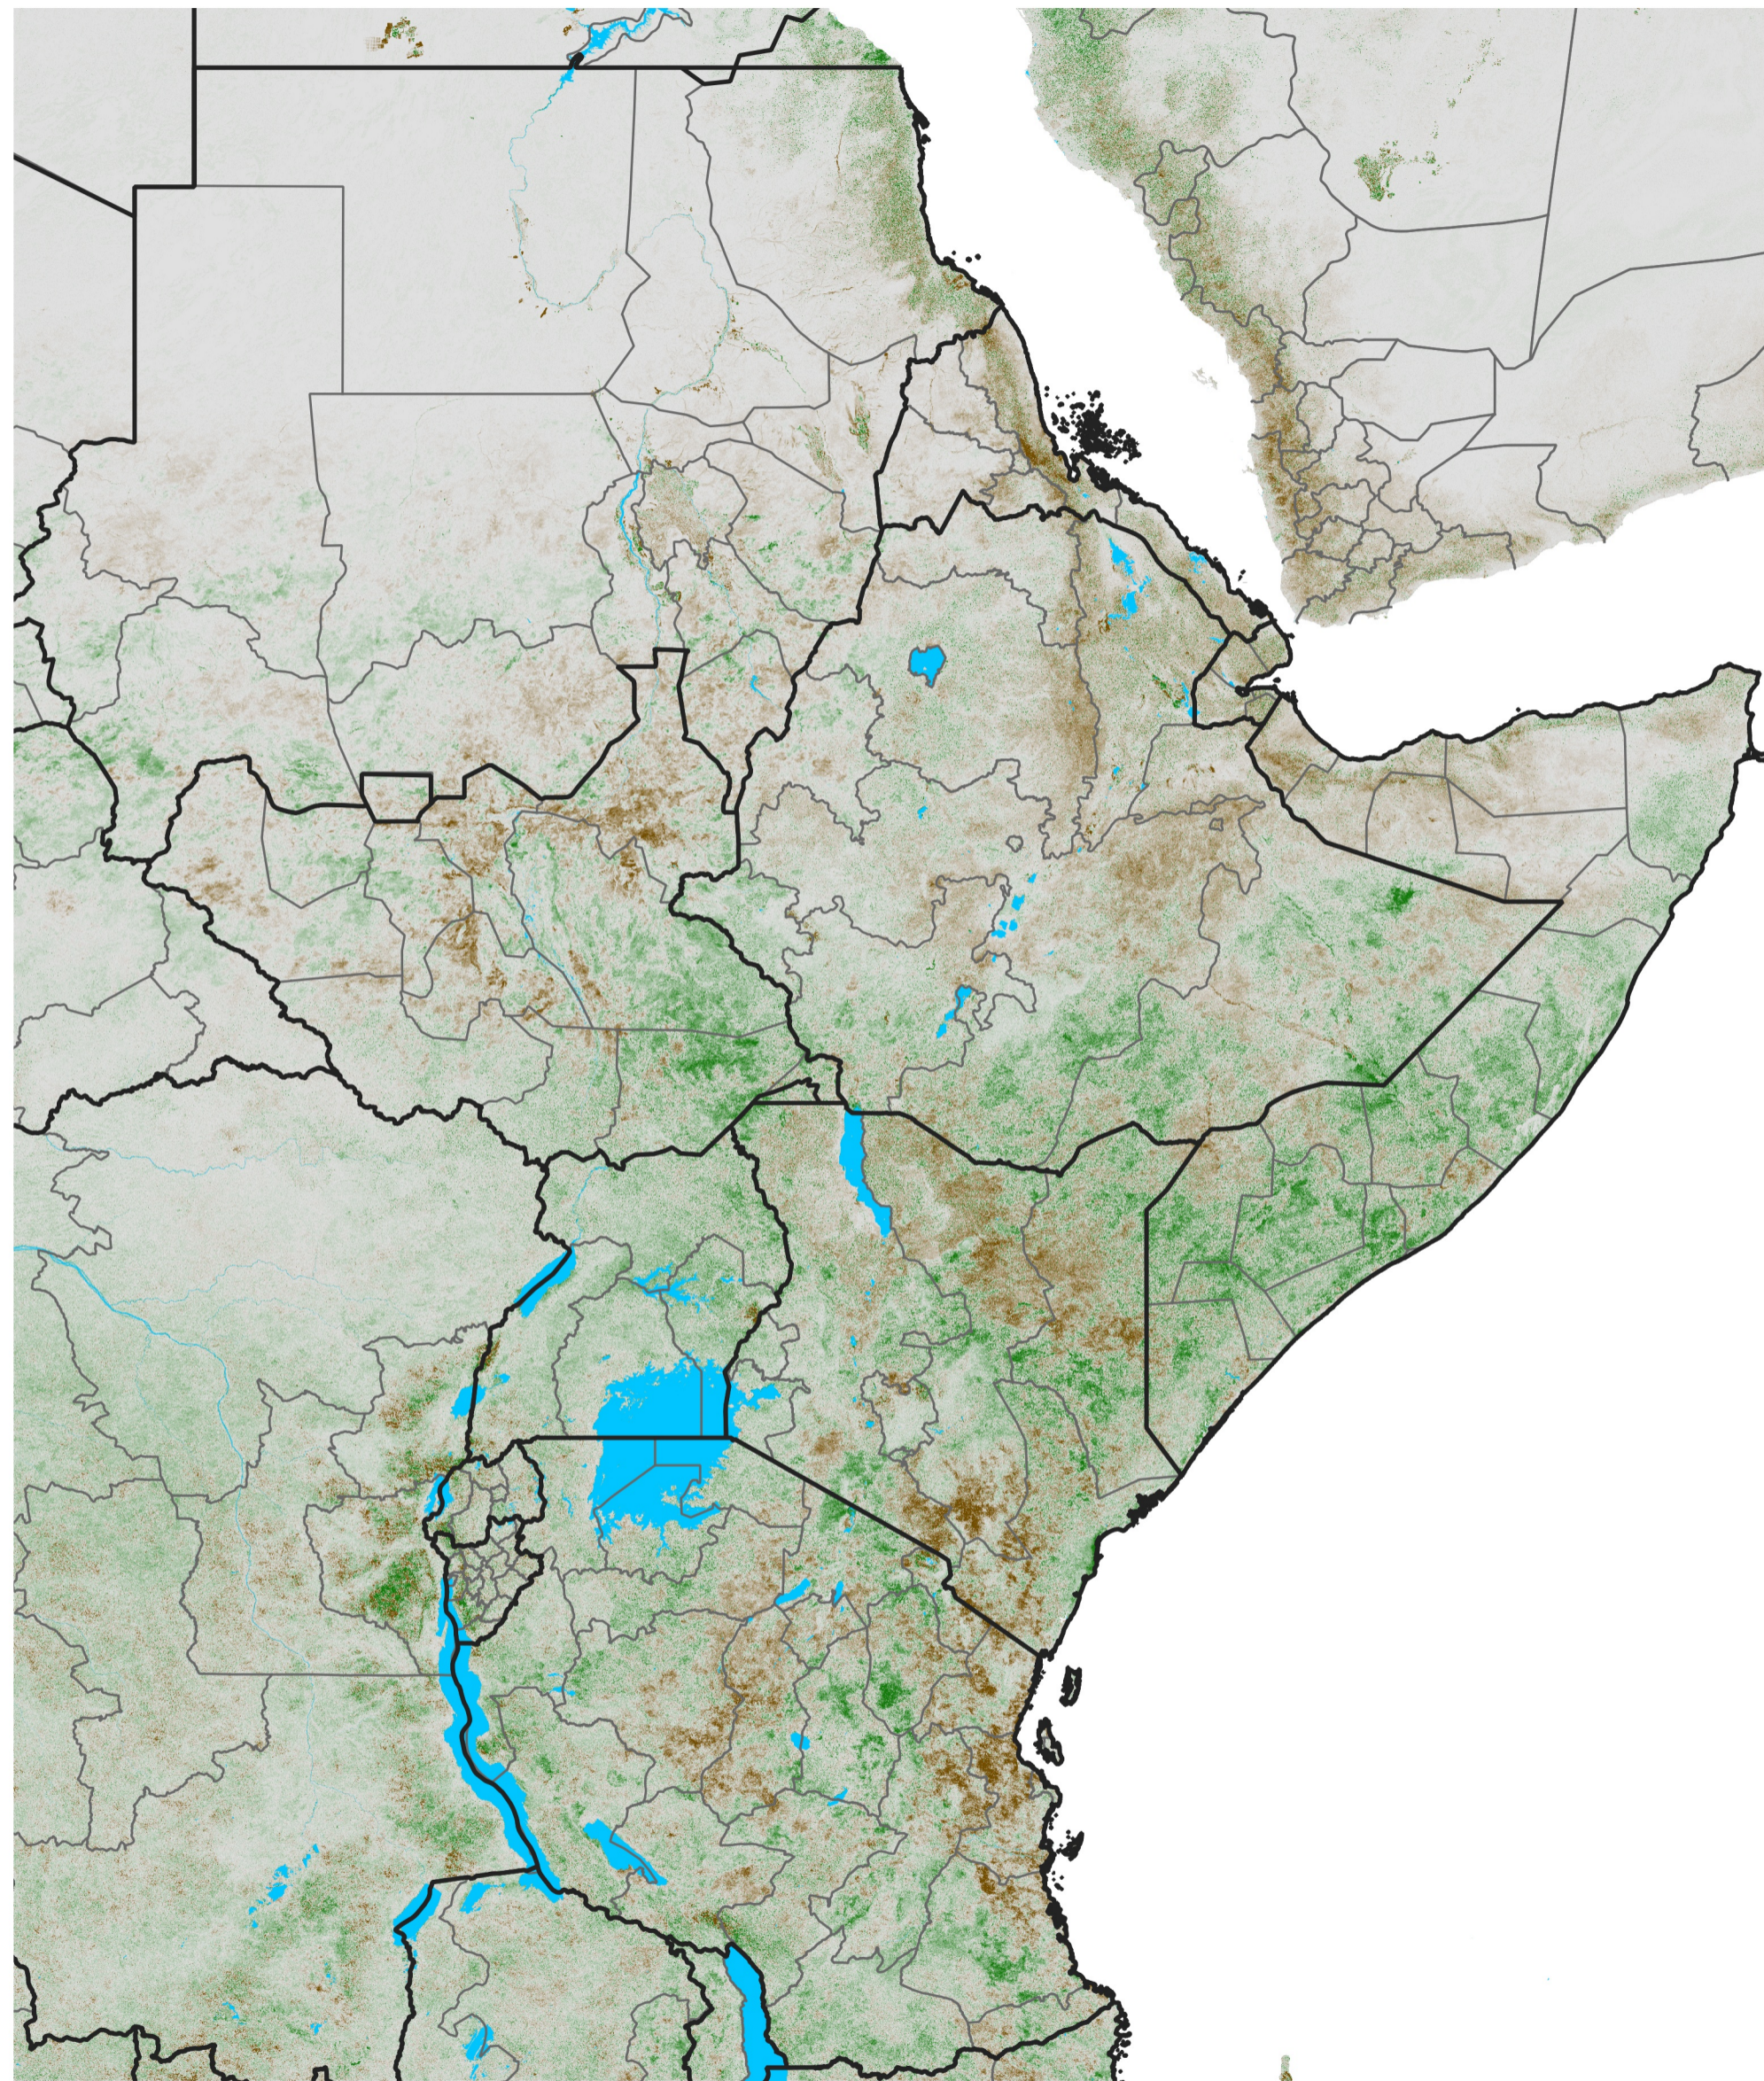

East Africa NDVI Anomaly

2012 minus Mean (2012 - 2021)

Period 70 / Dec 11 - 20, 2012

NDVI Anomaly

< -0.3 -0.2 -0.1 -0.05 0.05 0.1 0.2 >0.3

Negative

No Difference

Positive