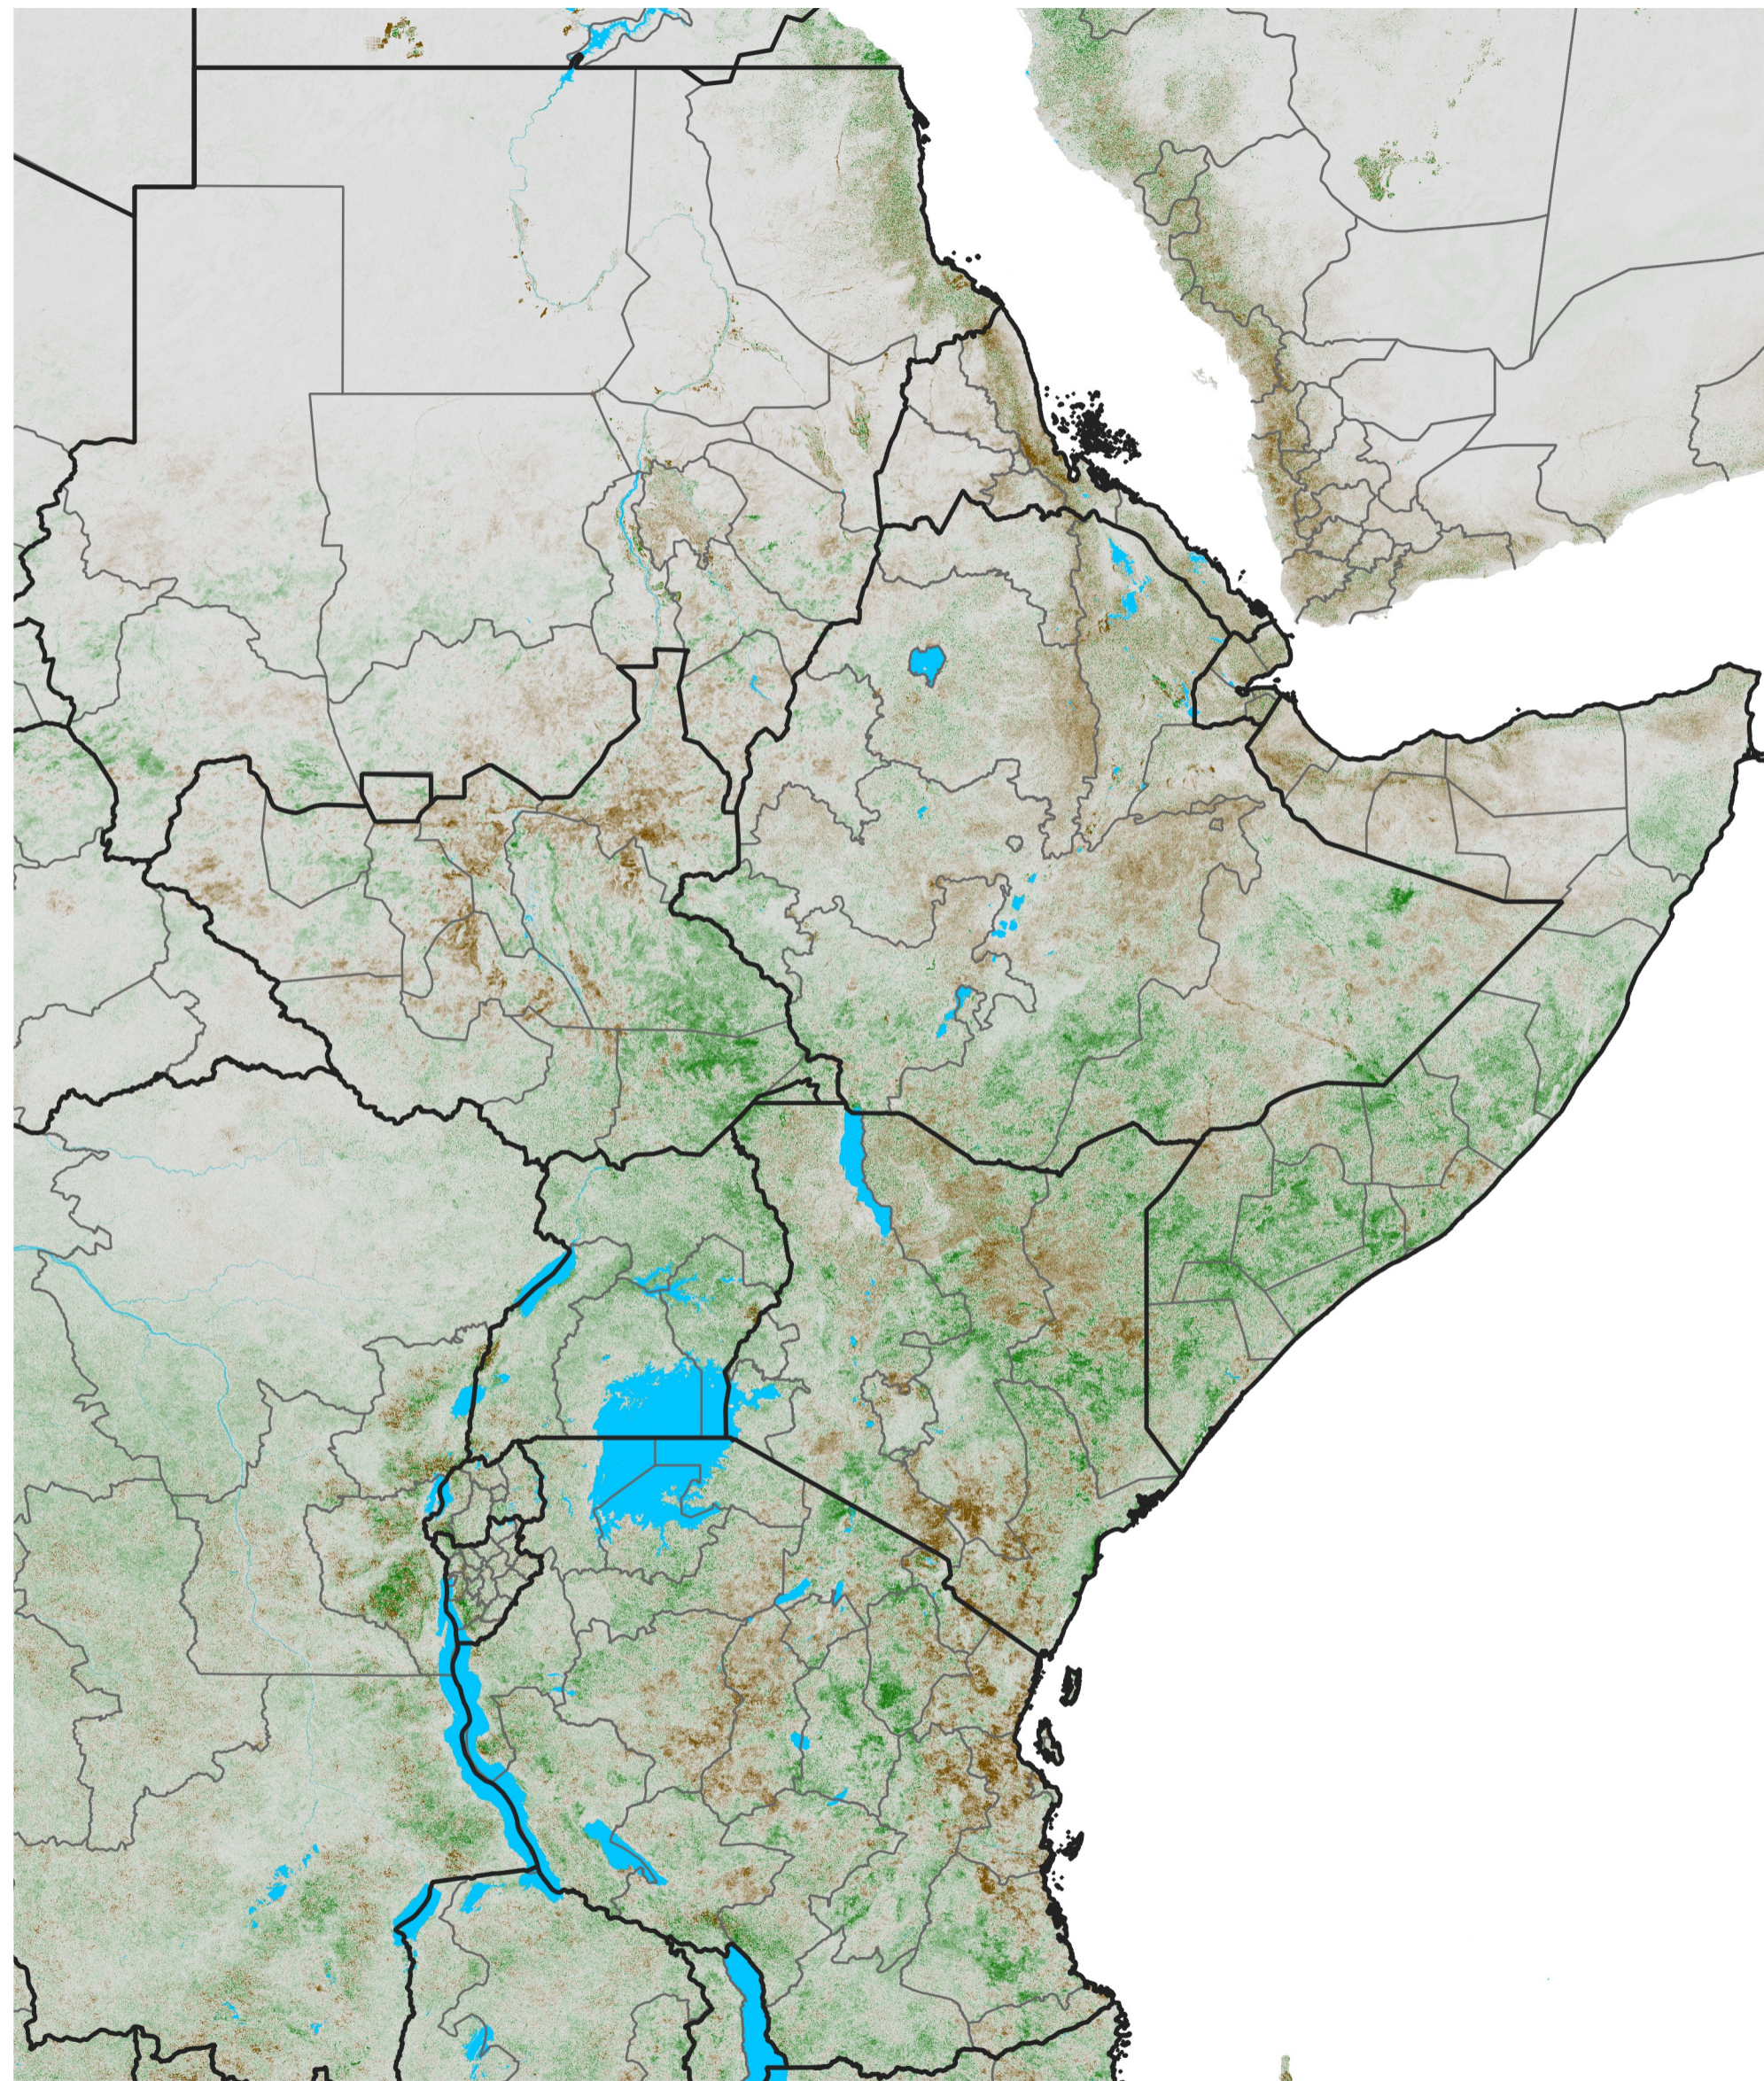

East Africa NDVI Anomaly

2012 minus Mean (2012 - 2021)

Period 71 / Dec 16 - 25, 2012

NDVI Anomaly

< -0.3 -0.2 -0.1 -0.05 0.05 0.1 0.2 >0.3

Negative

No Difference

Positive