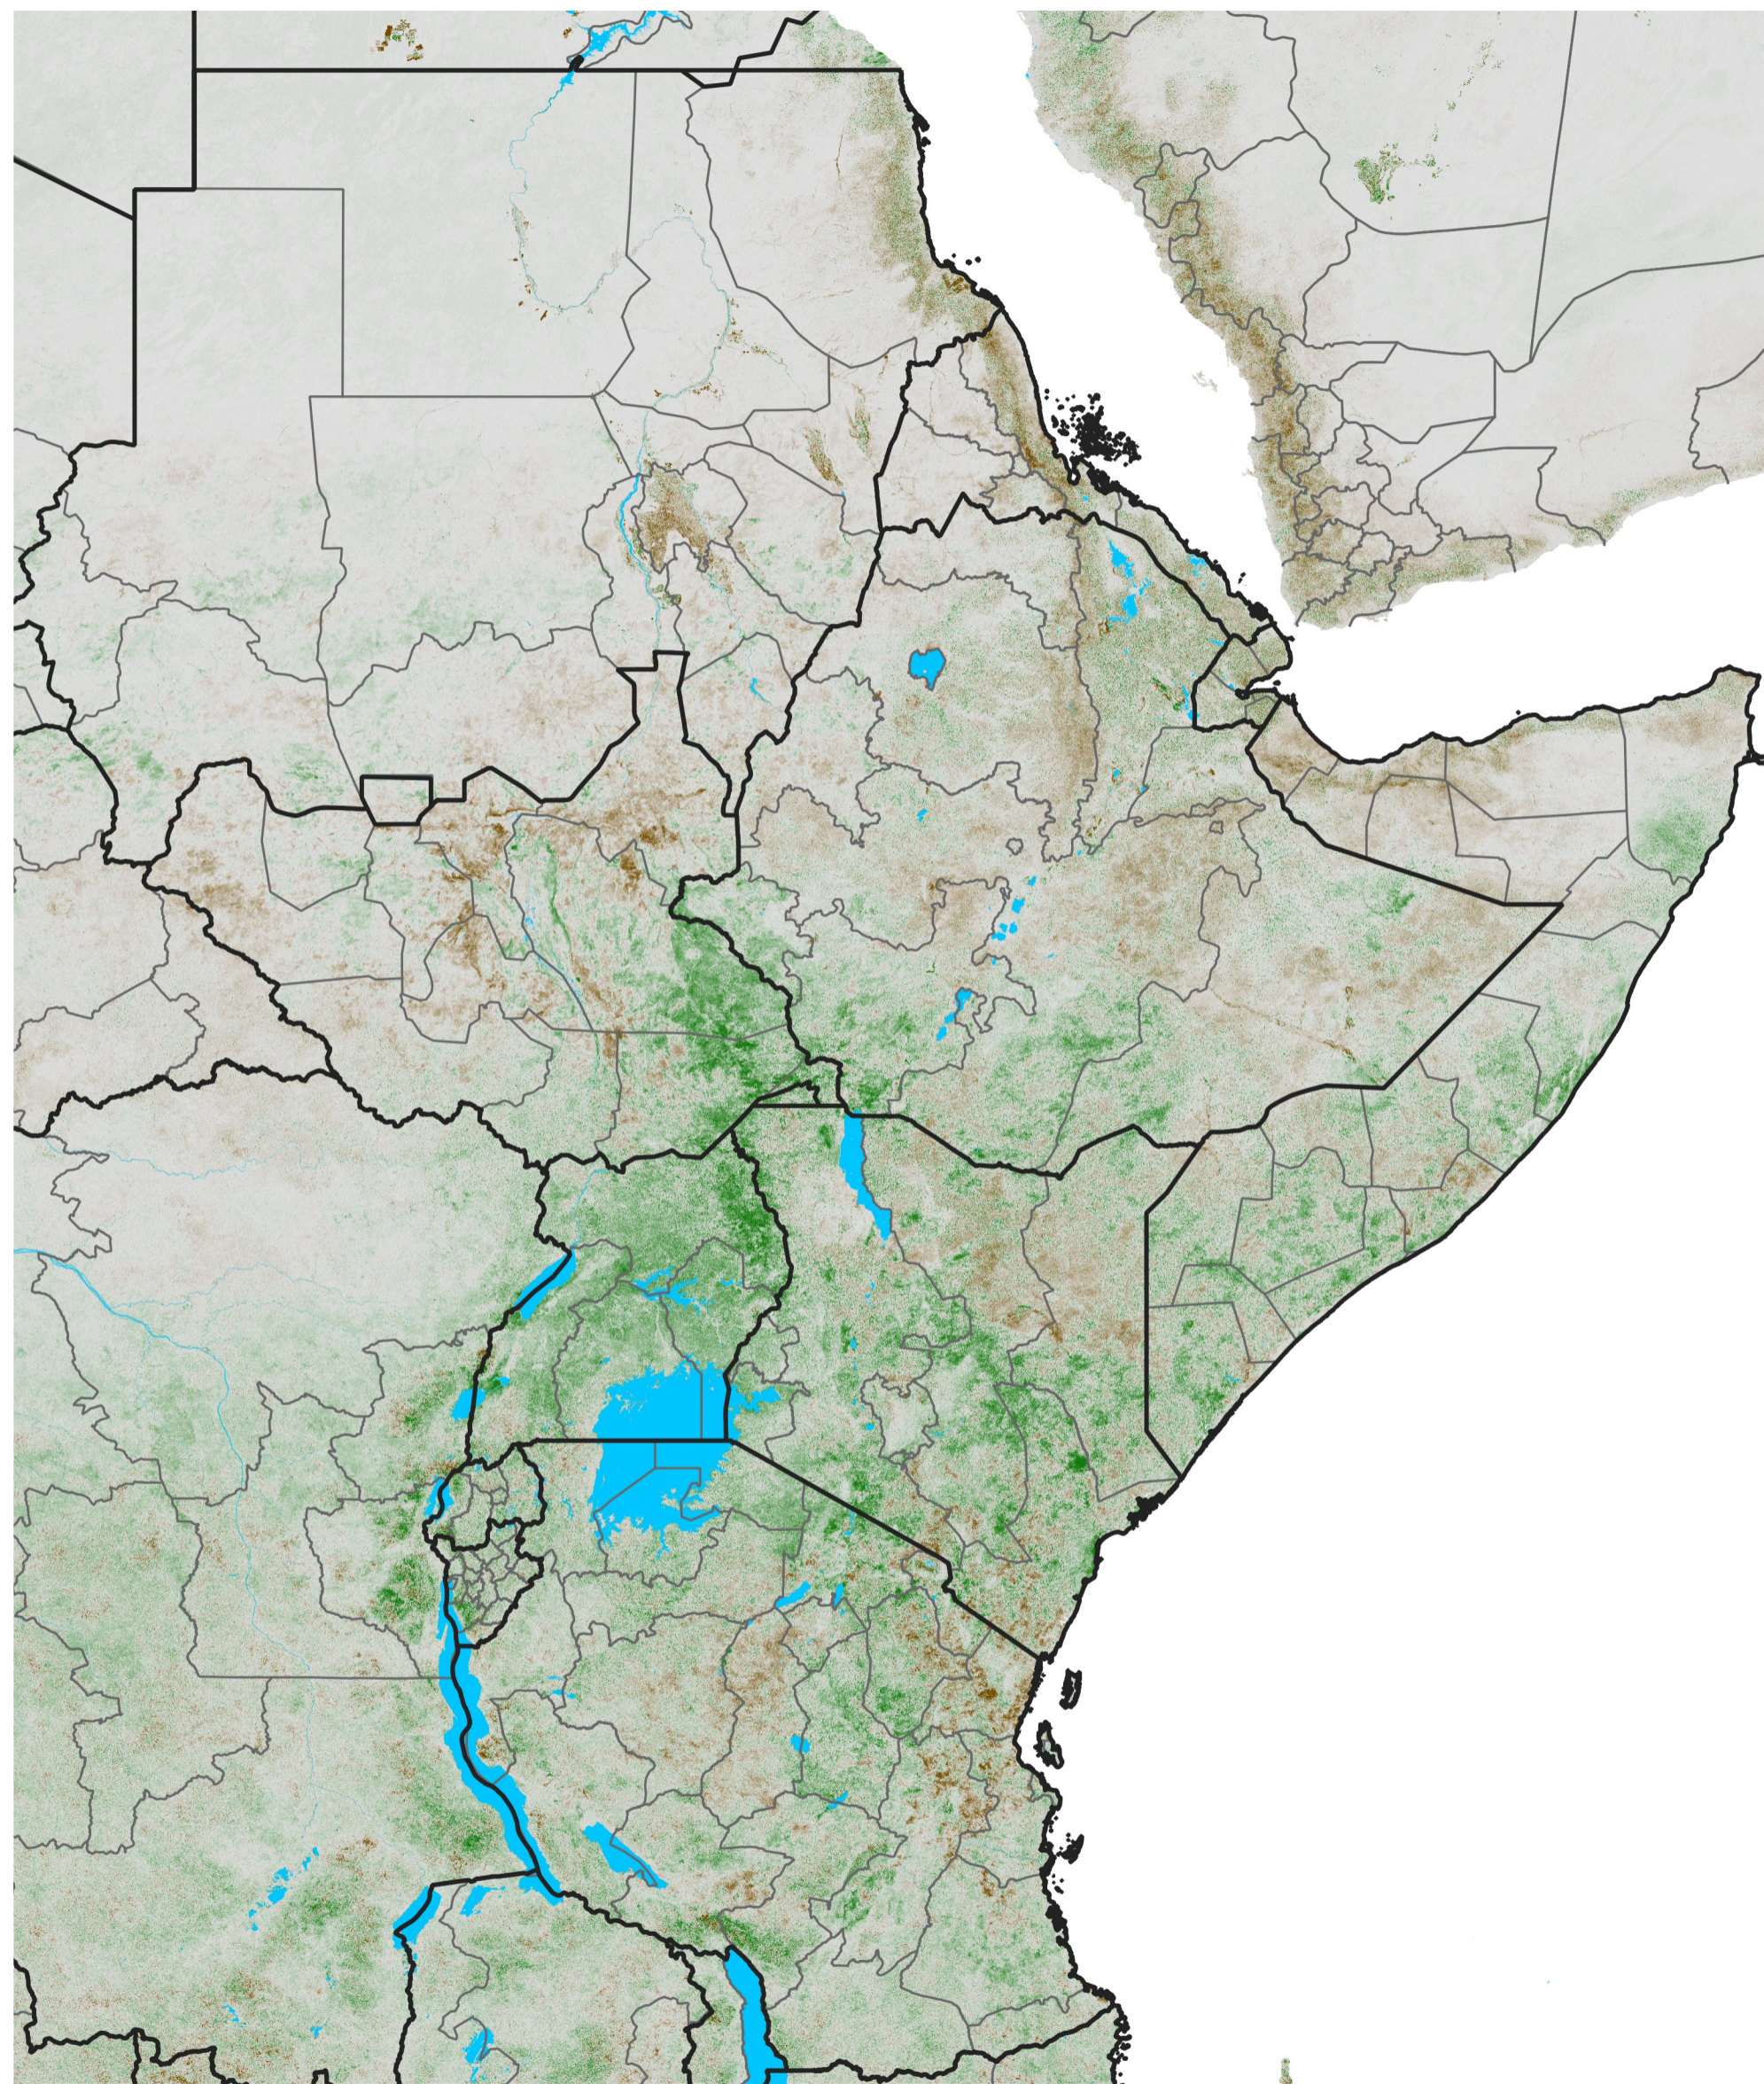

East Africa NDVI Anomaly

2013 minus Mean (2012 - 2021)

Period 03 / Jan 06 - 15, 2013

NDVI Anomaly

< -0.3 -0.2 -0.1 -0.05 0.05 0.1 0.2 > 0.3

Negative

No Difference

Positive