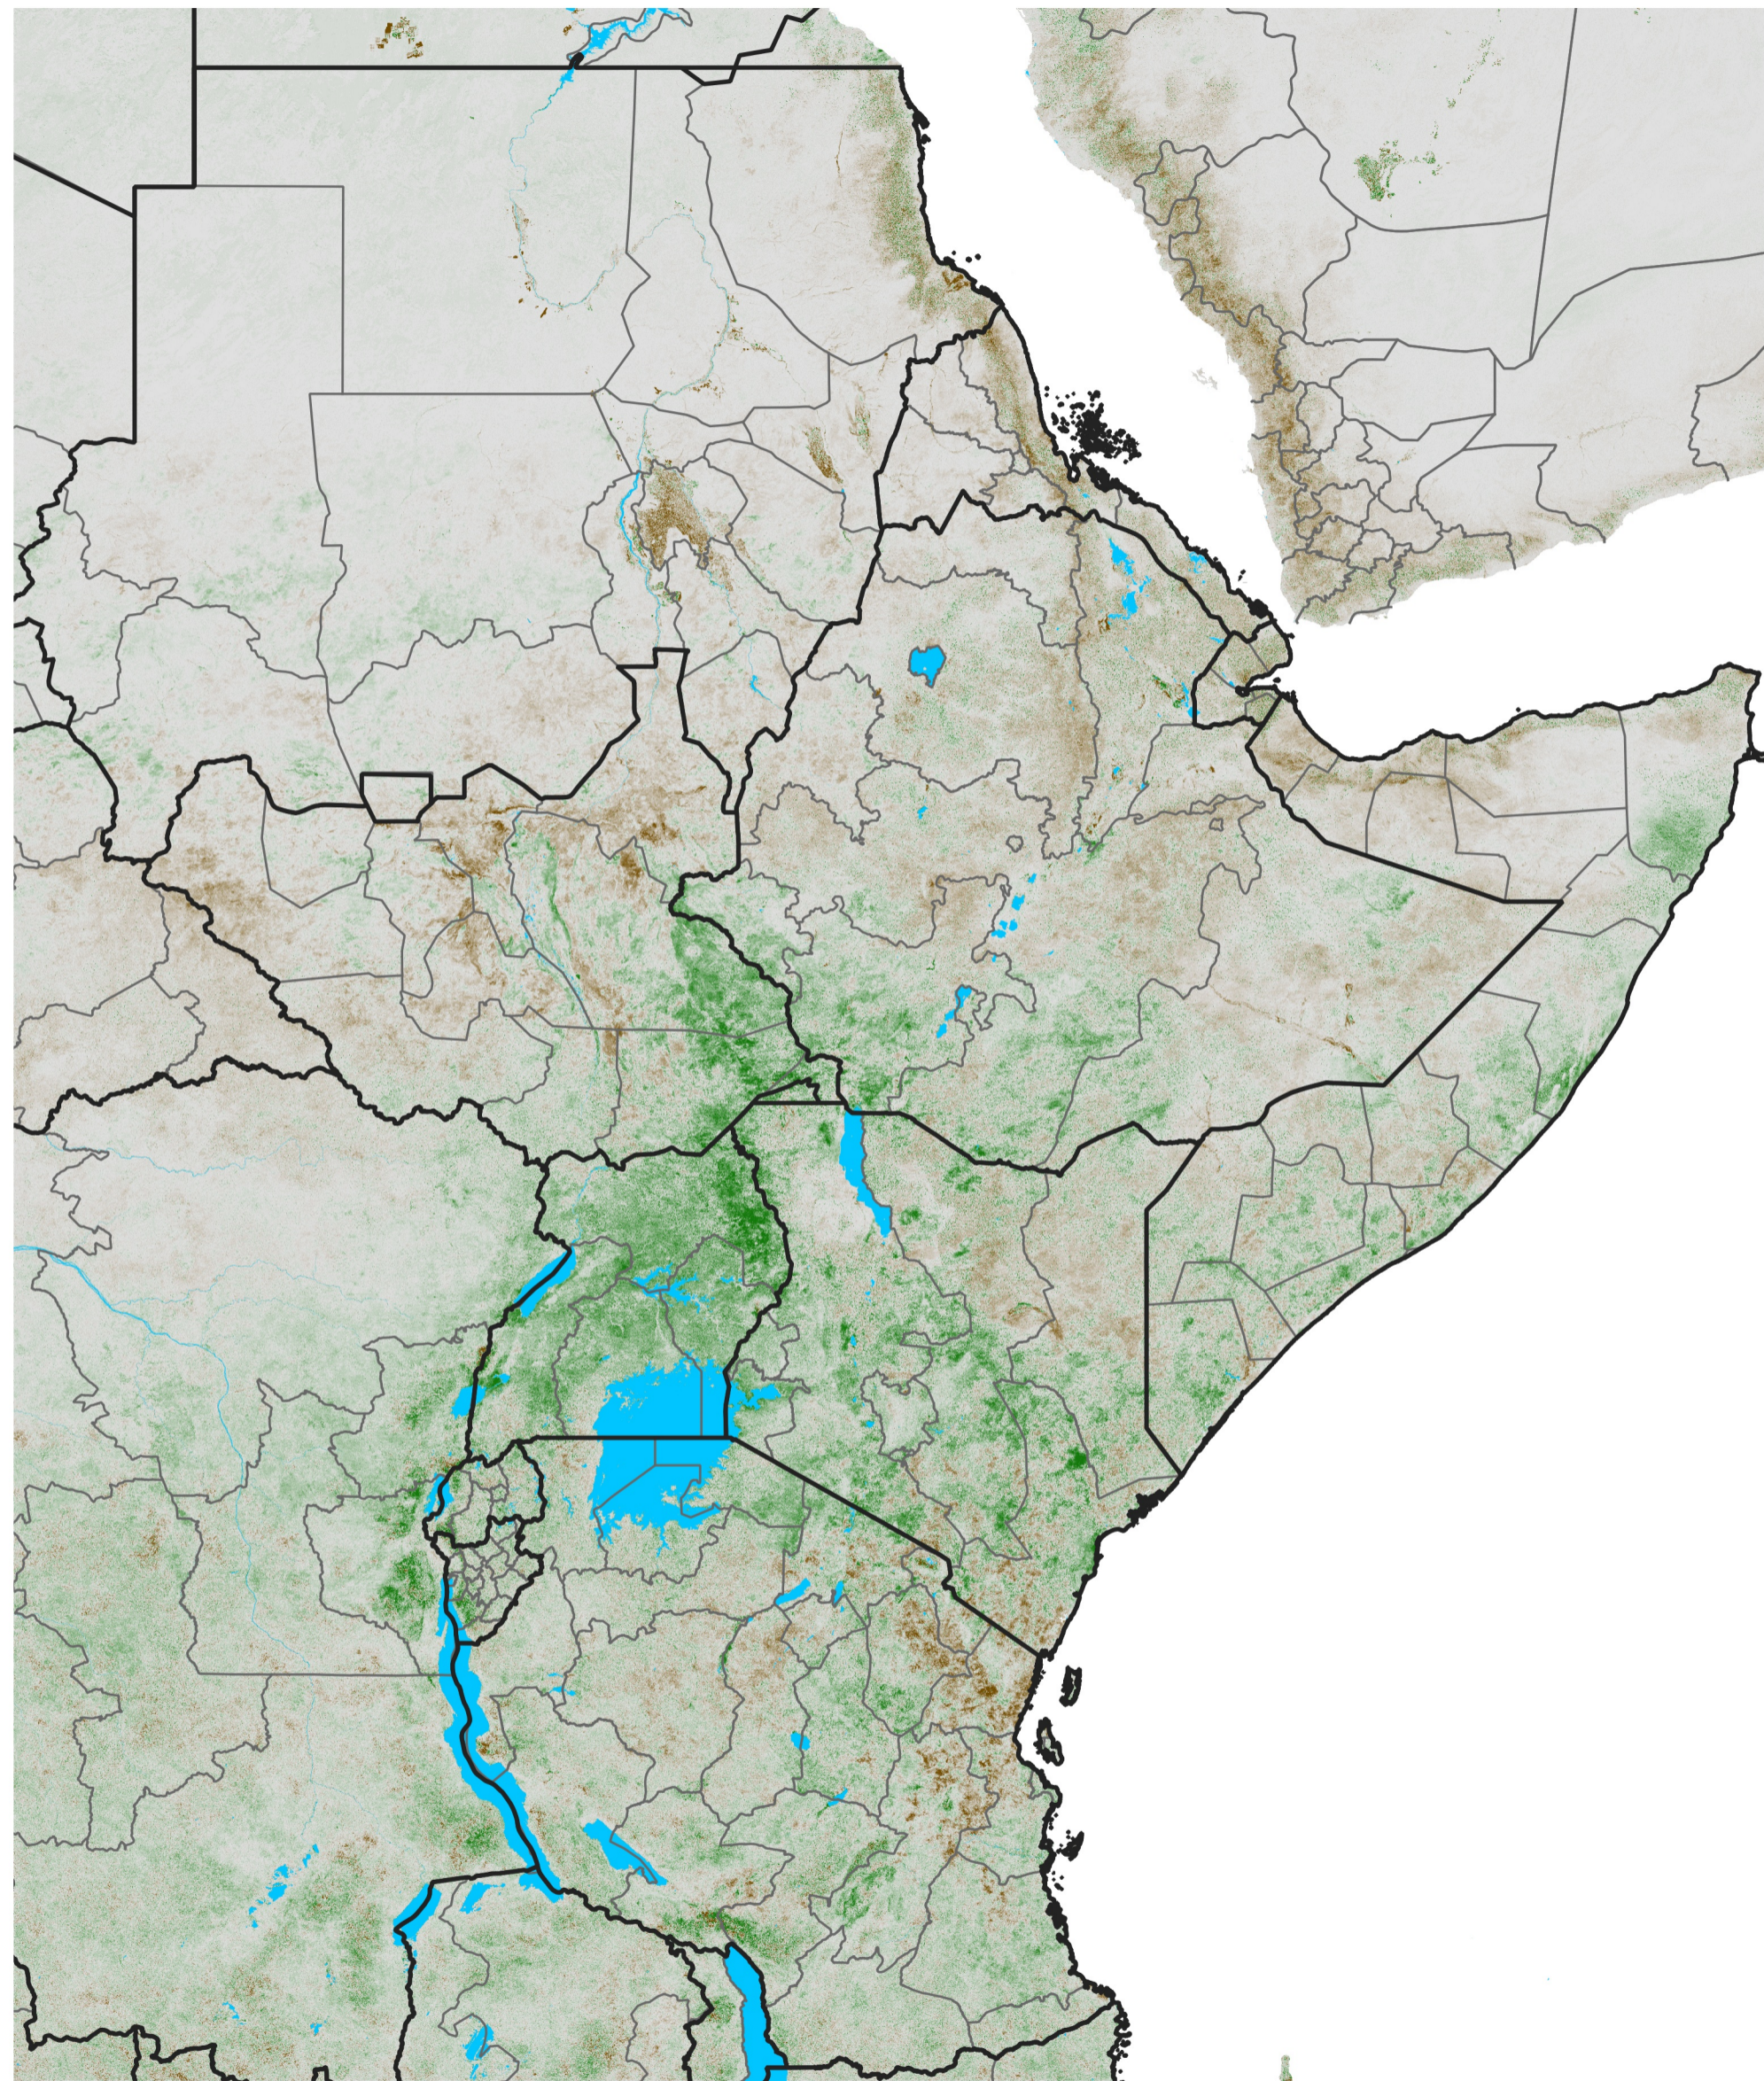

East Africa NDVI Anomaly

2013 minus Mean (2012 - 2021)

Period 05 / Jan 16 - 25, 2013

NDVI Anomaly

< -0.3 -0.2 -0.1 -0.05 0.05 0.1 0.2 >0.3

Negative

No Difference

Positive