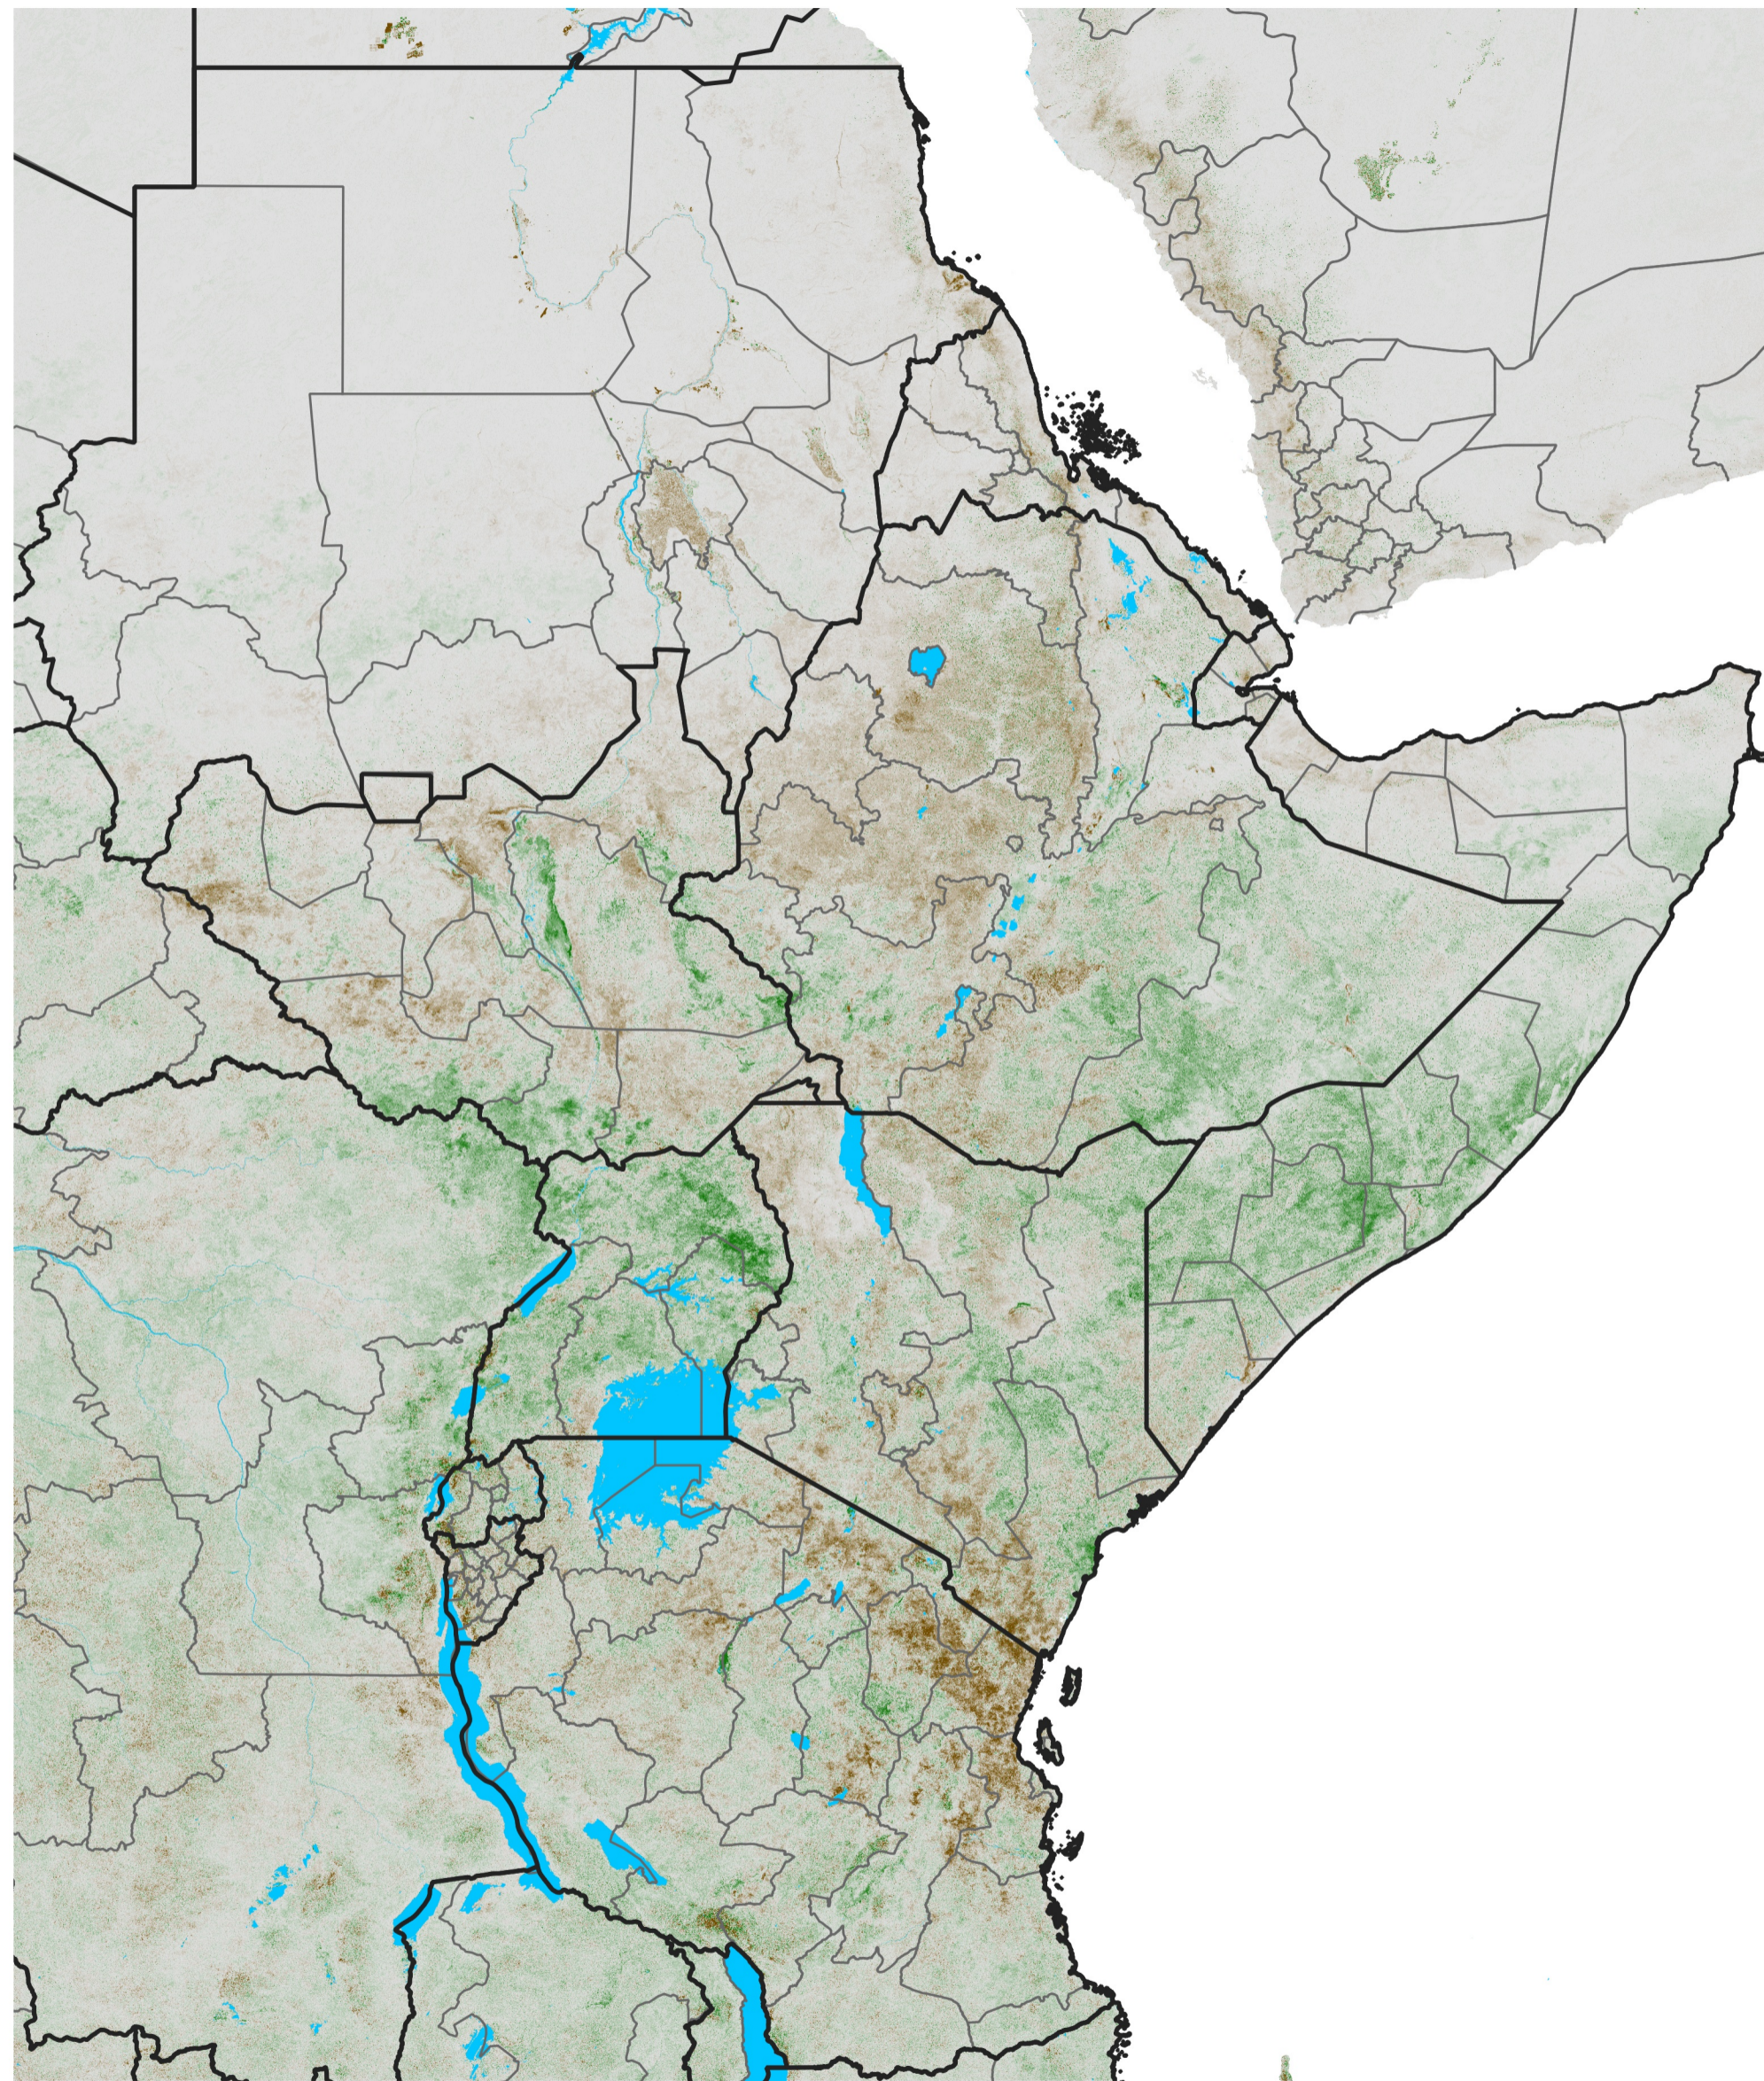

East Africa NDVI Anomaly

2013 minus Mean (2012 - 2021)

Period 16 / Mar 11 - 20, 2013

NDVI Anomaly

<math>< -0.3</math> -0.2 -0.1 -0.05 0.05 0.1 0.2 > 0.3

Negative

No Difference

Positive