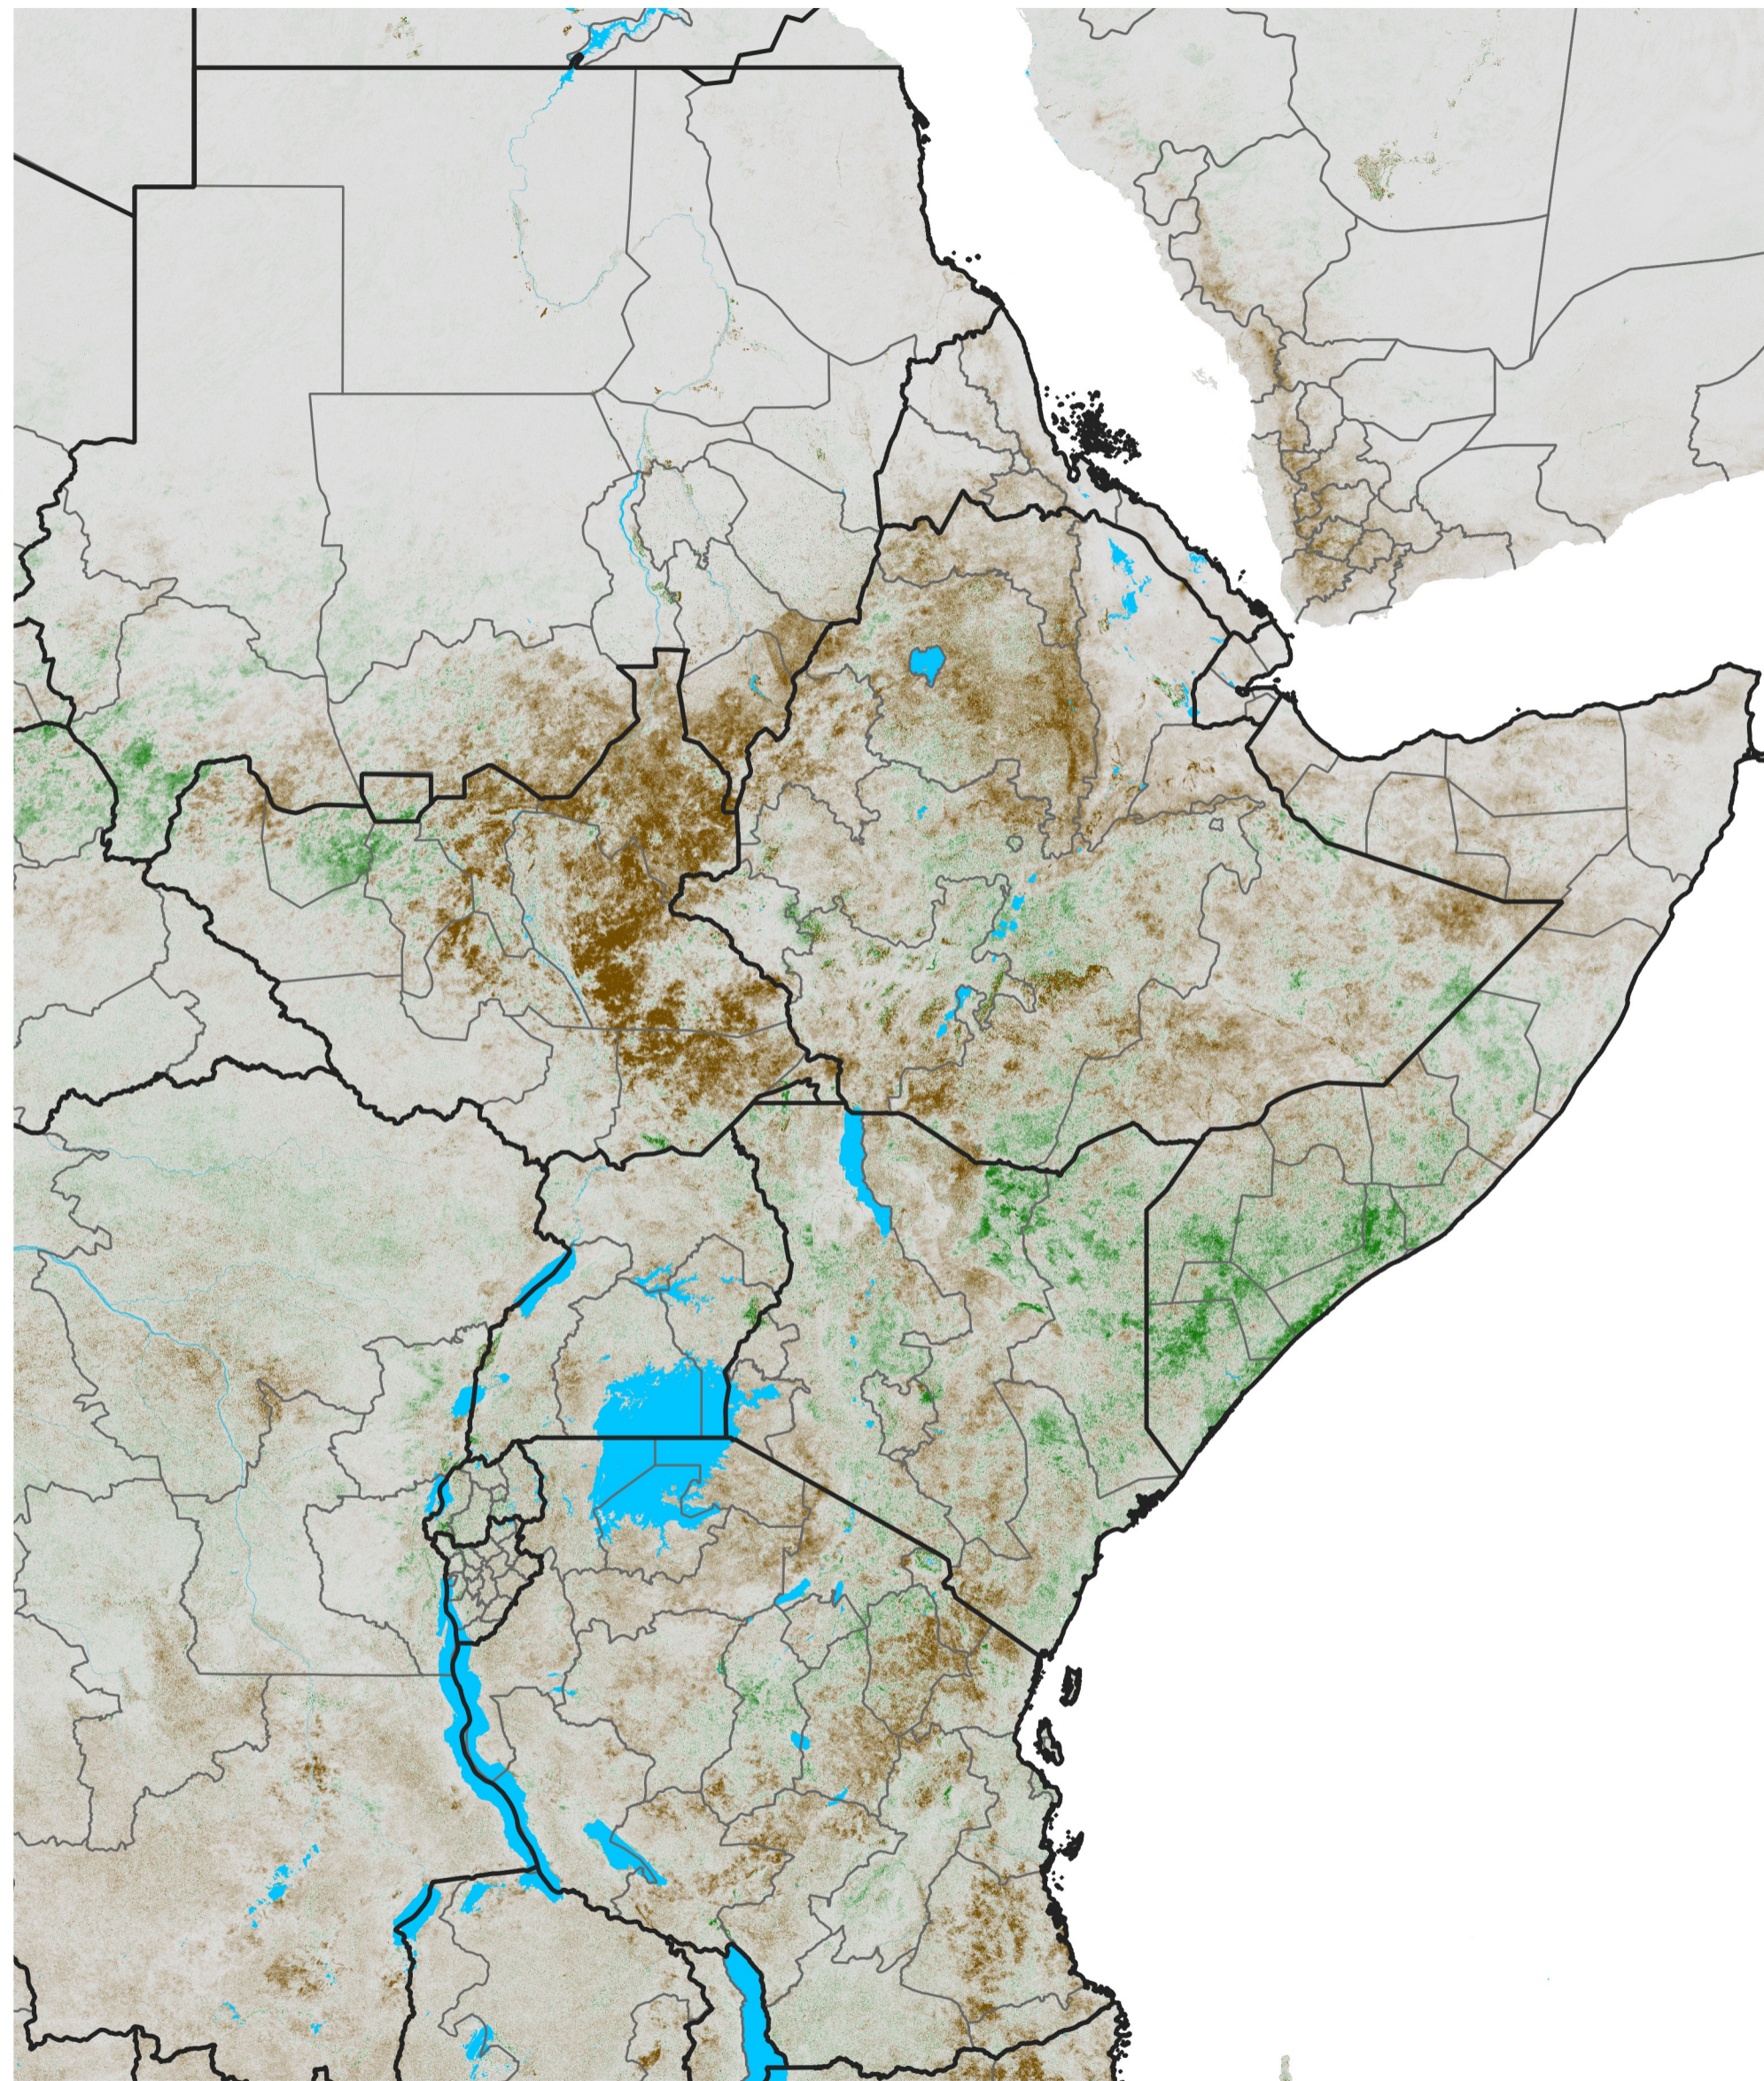

# East Africa NDVI Anomaly

2013 minus Mean (2012 - 2021)

Period 33 / Jun 06 - 15, 2013

## NDVI Anomaly

< -0.3   -0.2   -0.1   -0.05   0.05   0.1   0.2   >0.3

Negative

No Difference

Positive