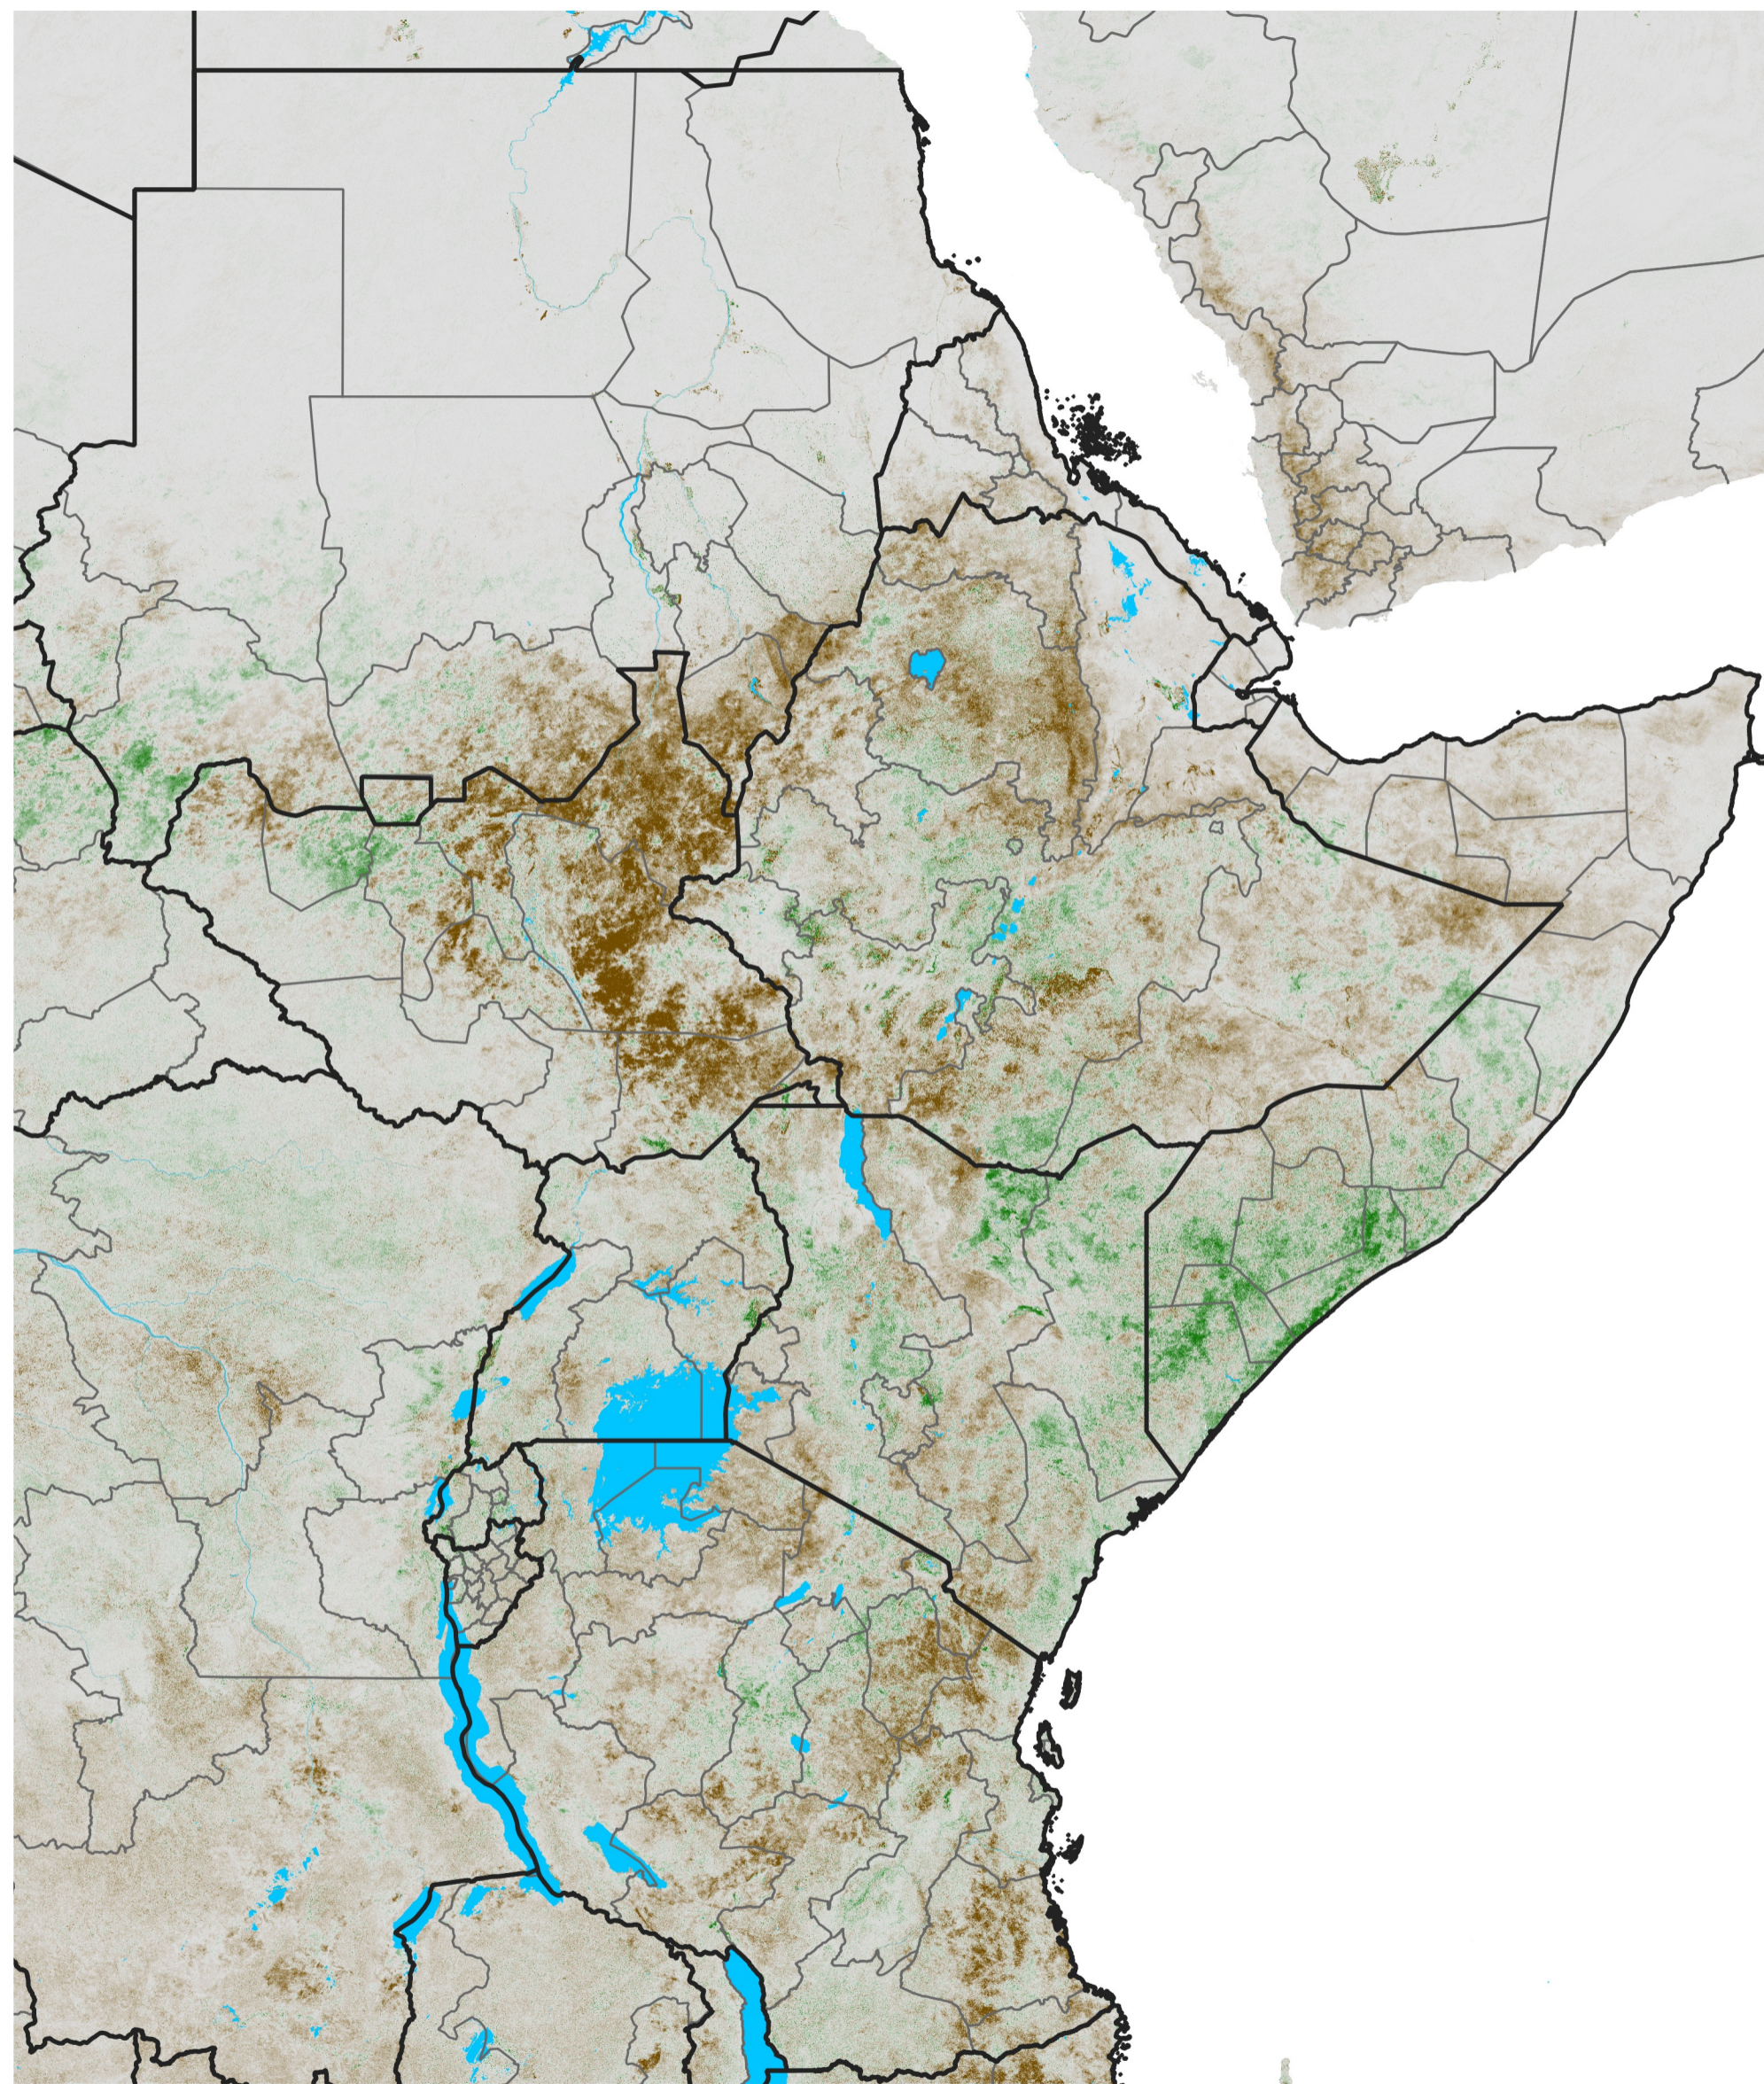

# East Africa NDVI Anomaly

2013 minus Mean (2012 - 2021)

Period 34 / Jun 11 - 20, 2013

### NDVI Anomaly

< -0.3   -0.2   -0.1   -0.05   0.05   0.1   0.2   >0.3

Negative

No Difference

Positive