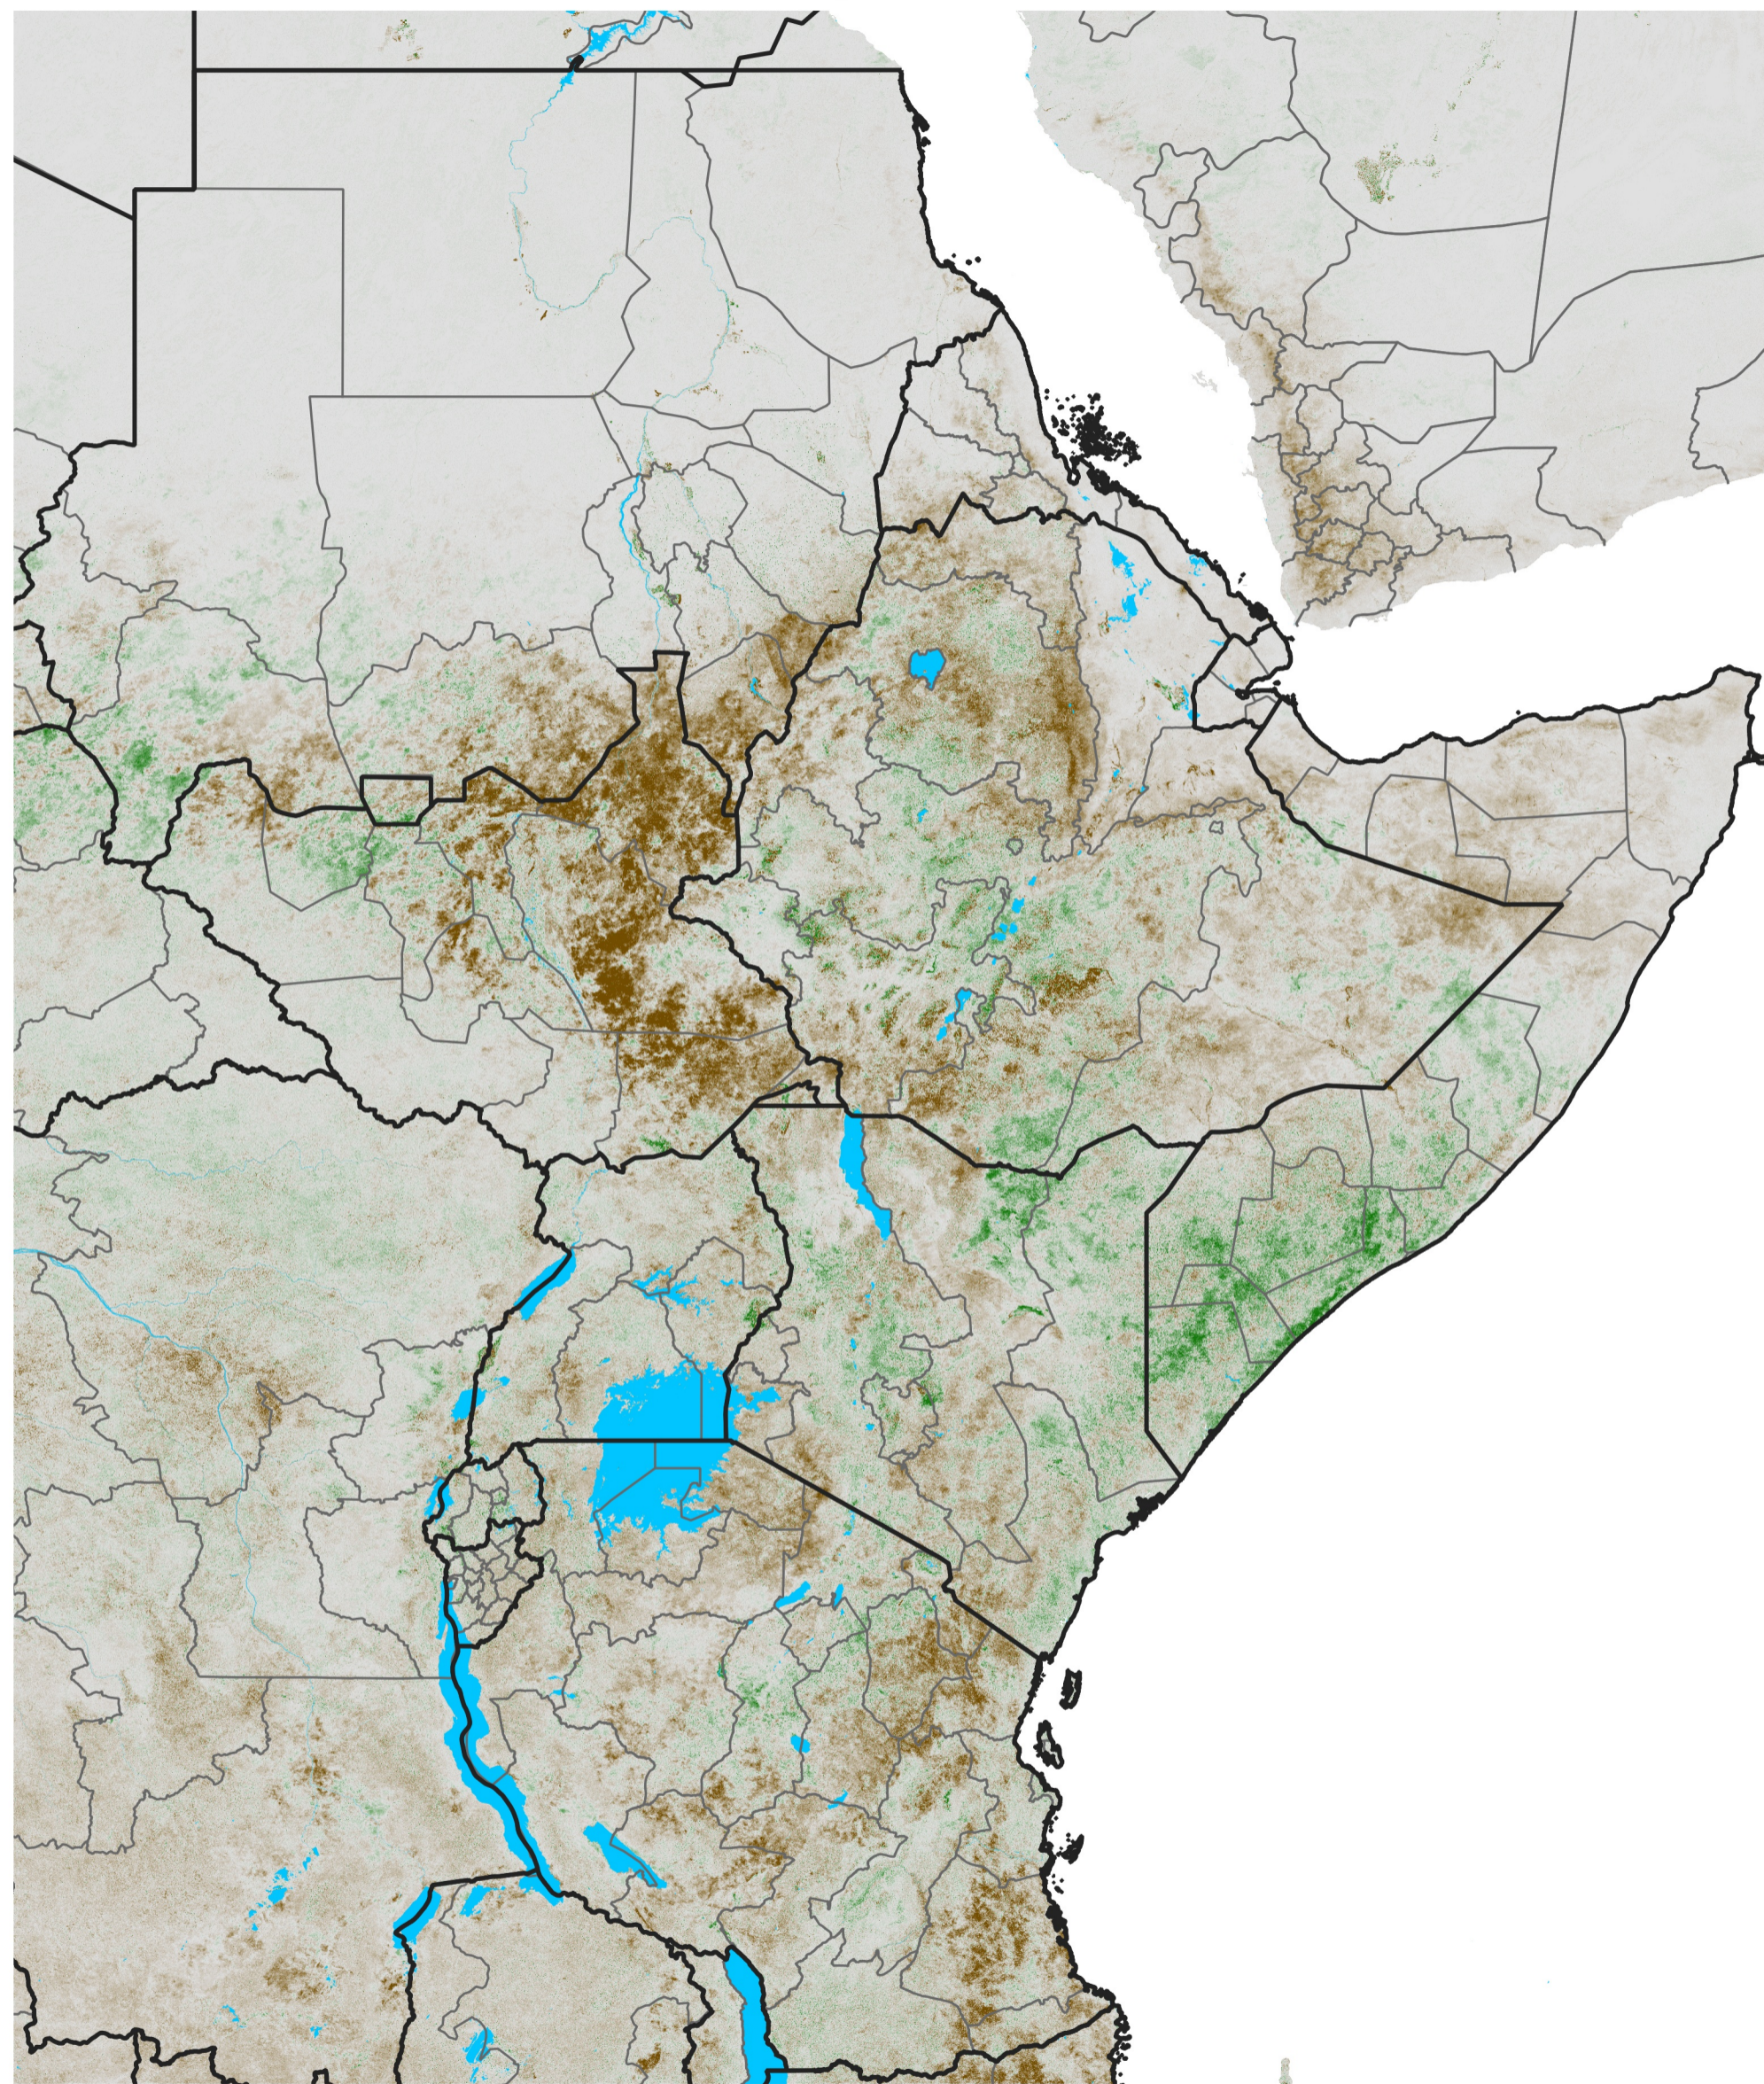

East Africa NDVI Anomaly

2013 minus Mean (2012 - 2021)

Period 35 / Jun 16 - 25, 2013

NDVI Anomaly

<math>< -0.3</math> -0.2 -0.1 -0.05 0.05 0.1 0.2 > 0.3

Negative

No Difference

Positive