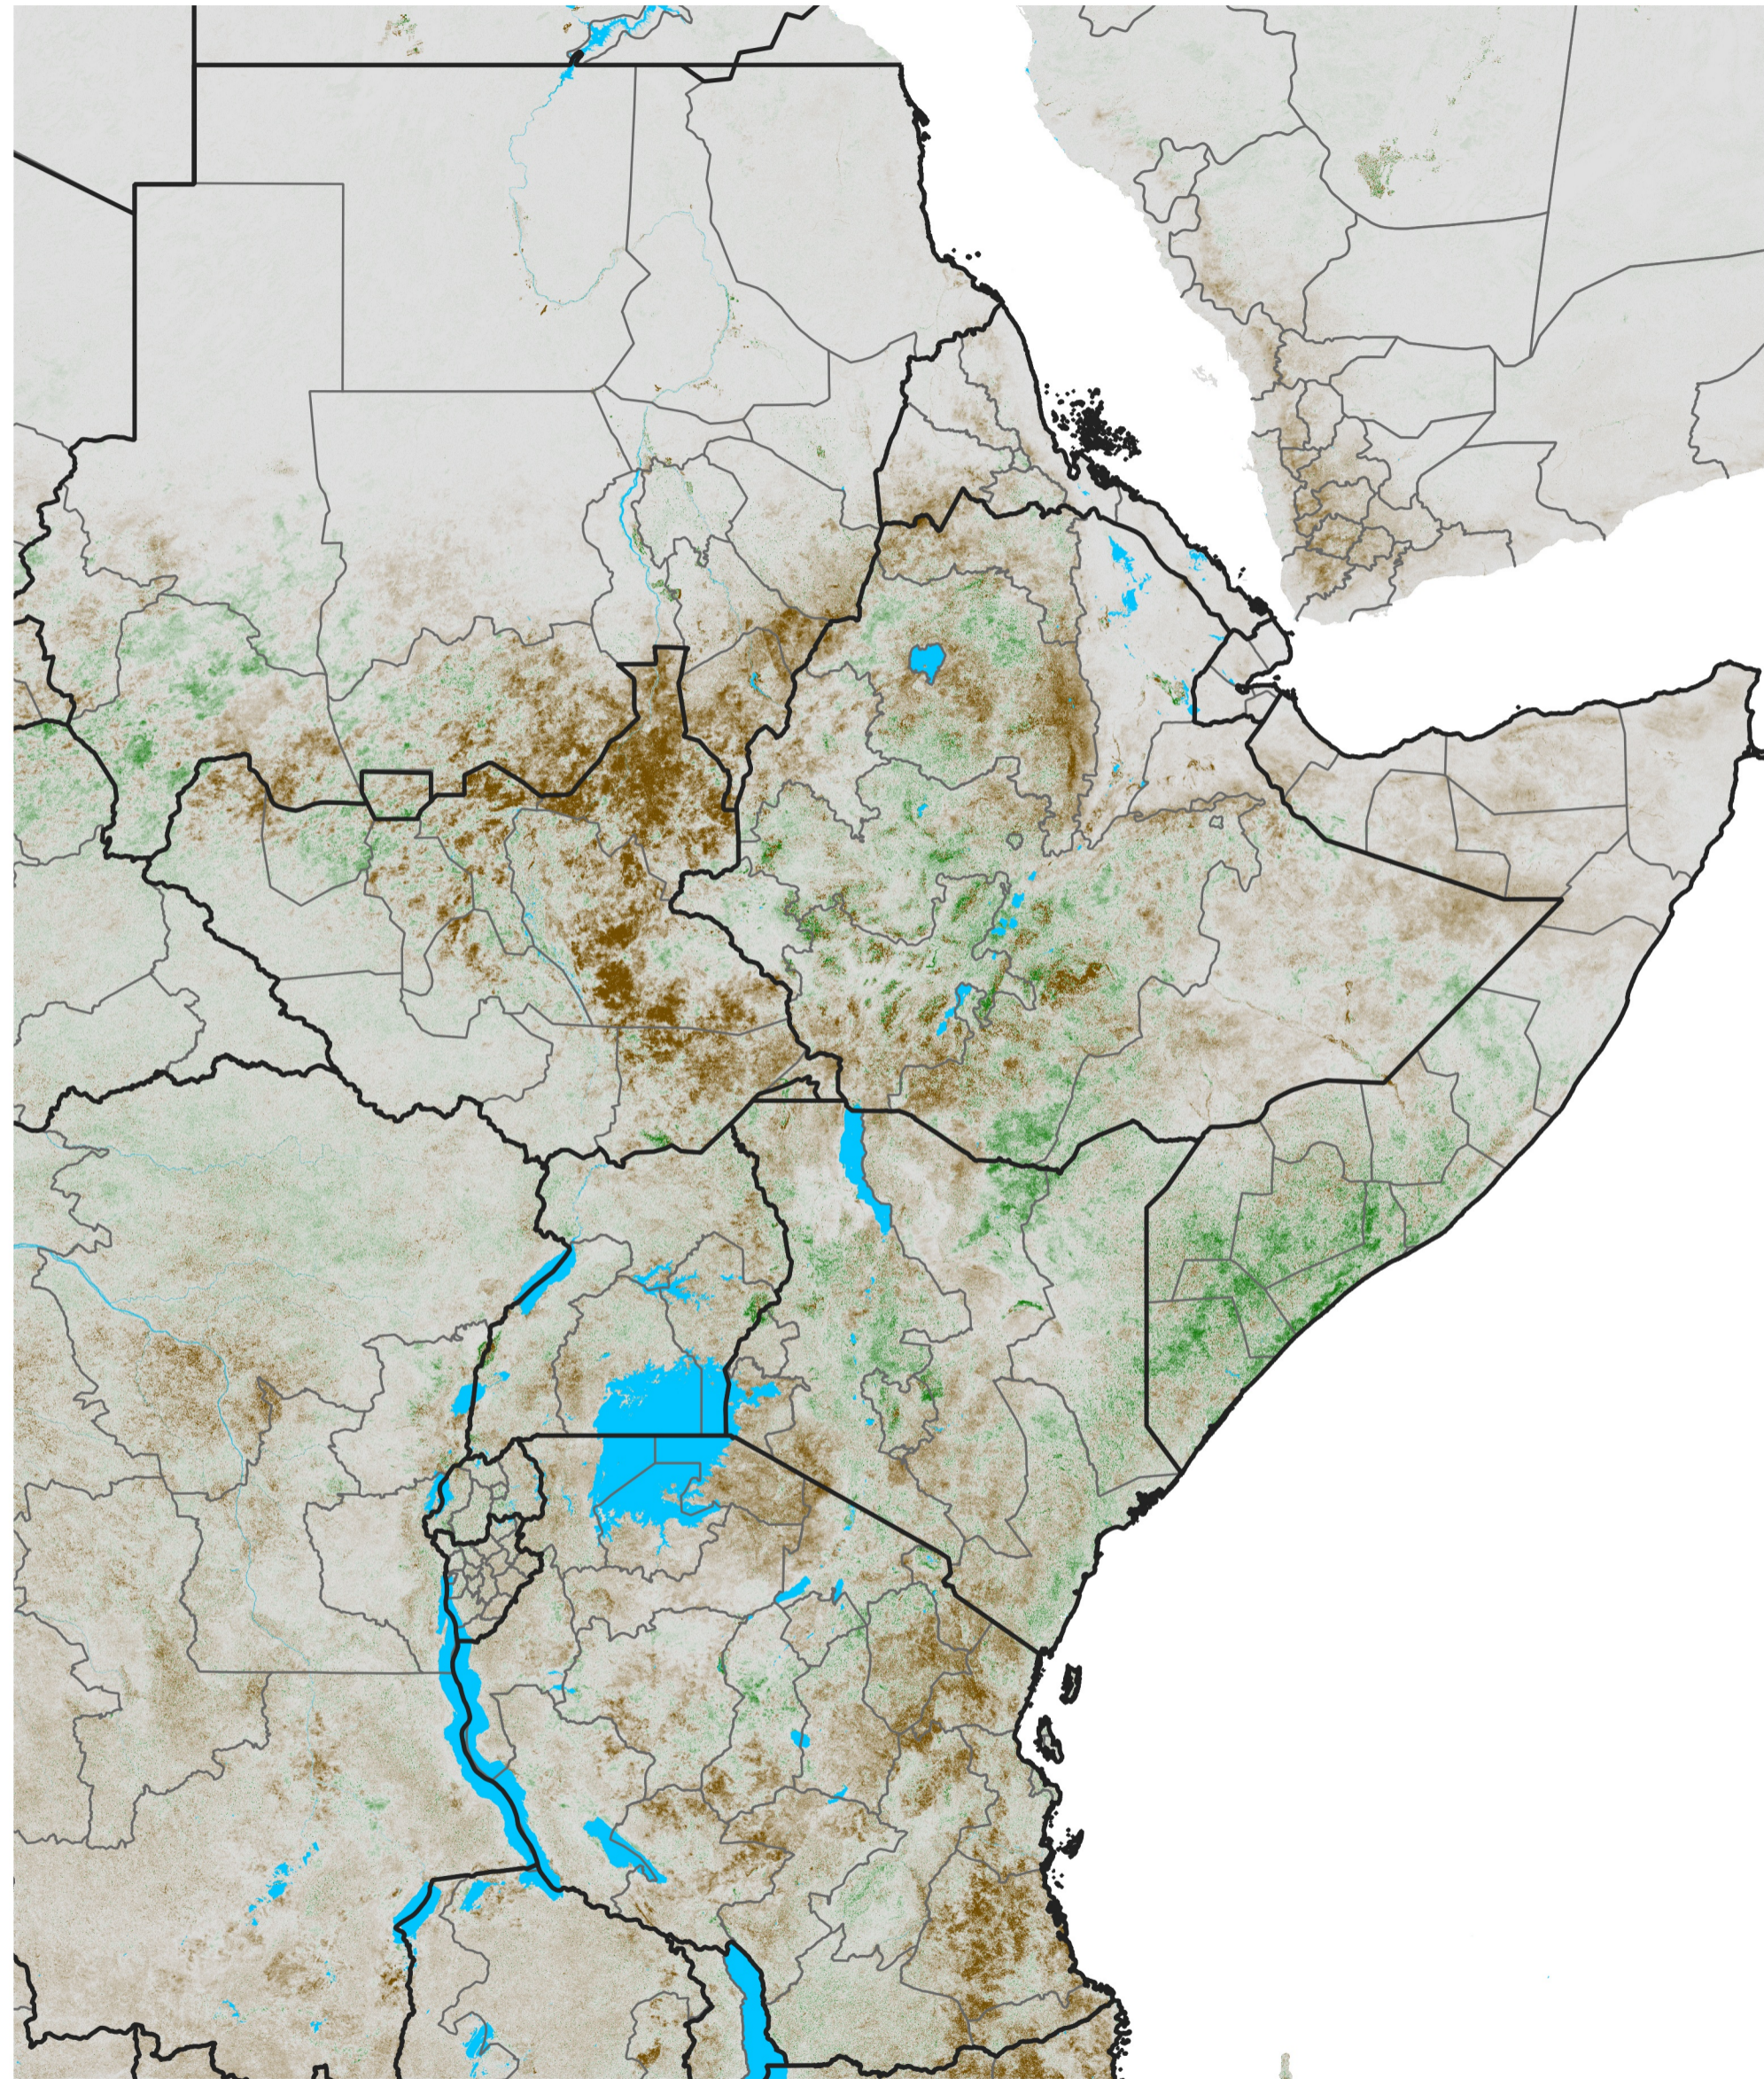

# East Africa NDVI Anomaly

2013 minus Mean (2012 - 2021)

Period 37 / Jun 26 - Jul 05, 2013

## NDVI Anomaly

<math><-0.3</math> -0.2 -0.1 -0.05 0.05 0.1 0.2 >0.3

Negative

No Difference

Positive