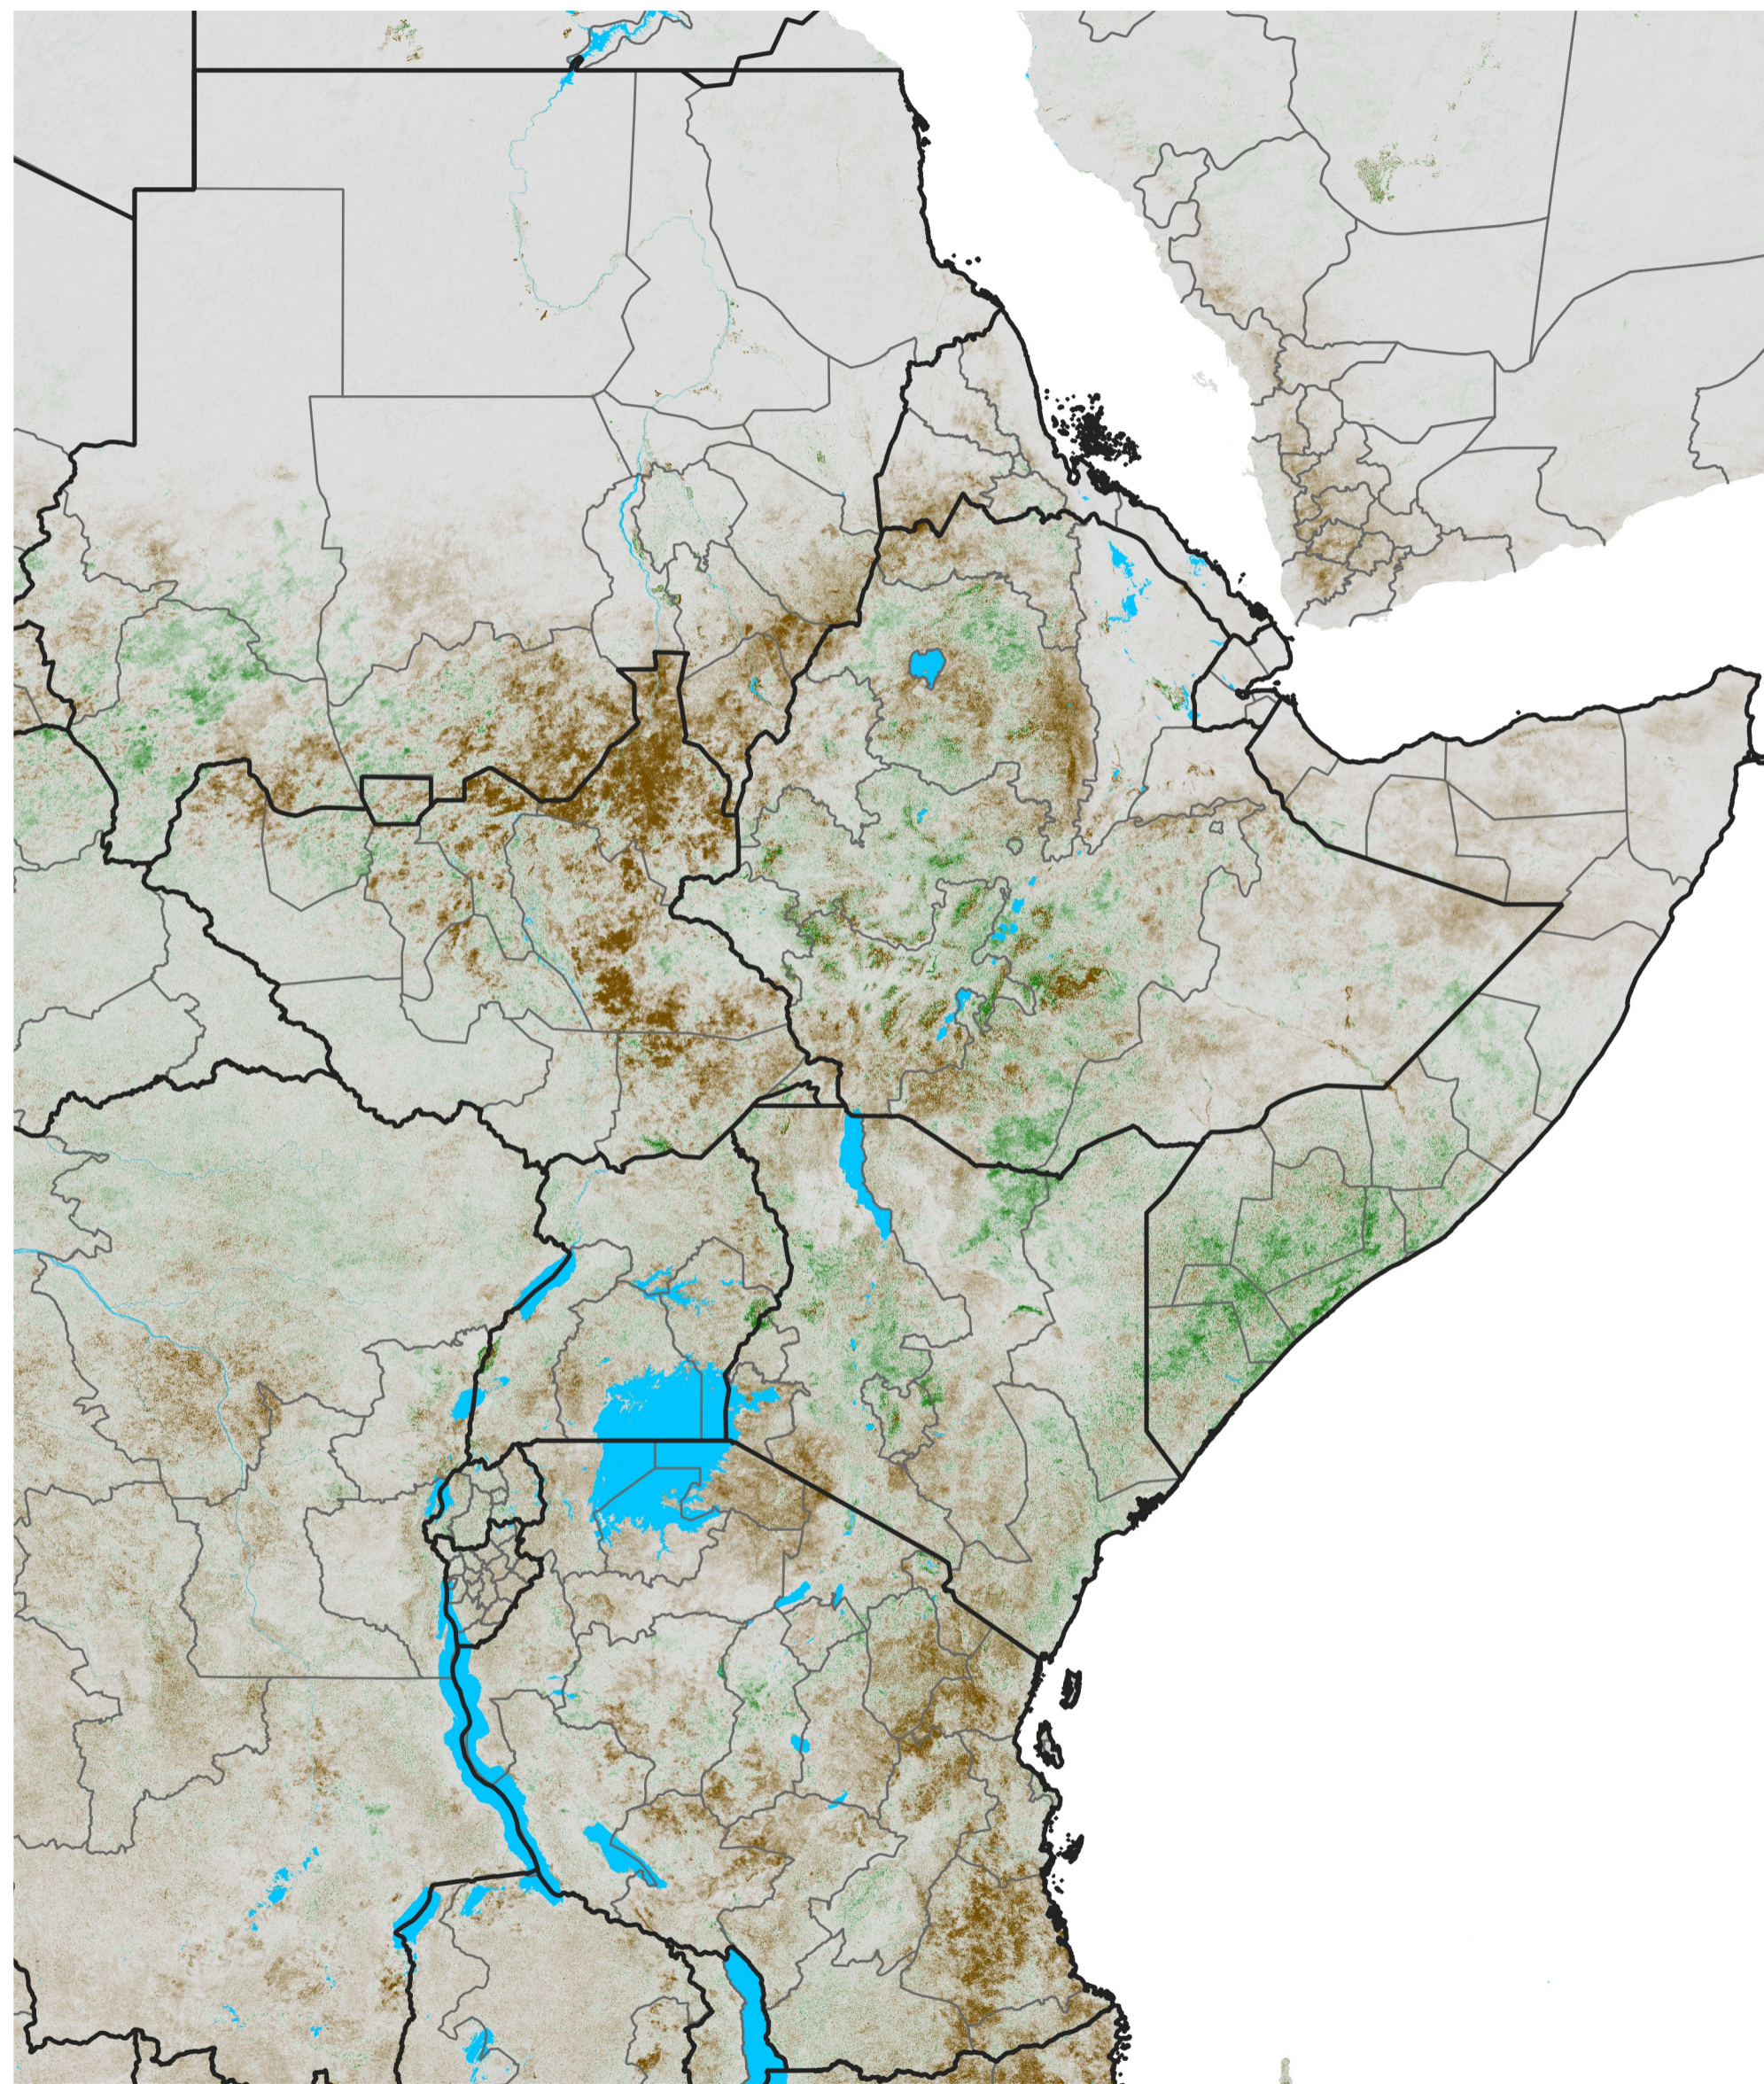

East Africa NDVI Anomaly

2013 minus Mean (2012 - 2021)

Period 38 / Jul 01 - 10, 2013

NDVI Anomaly

< -0.3 -0.2 -0.1 -0.05 0.05 0.1 0.2 >0.3

Negative

No Difference

Positive