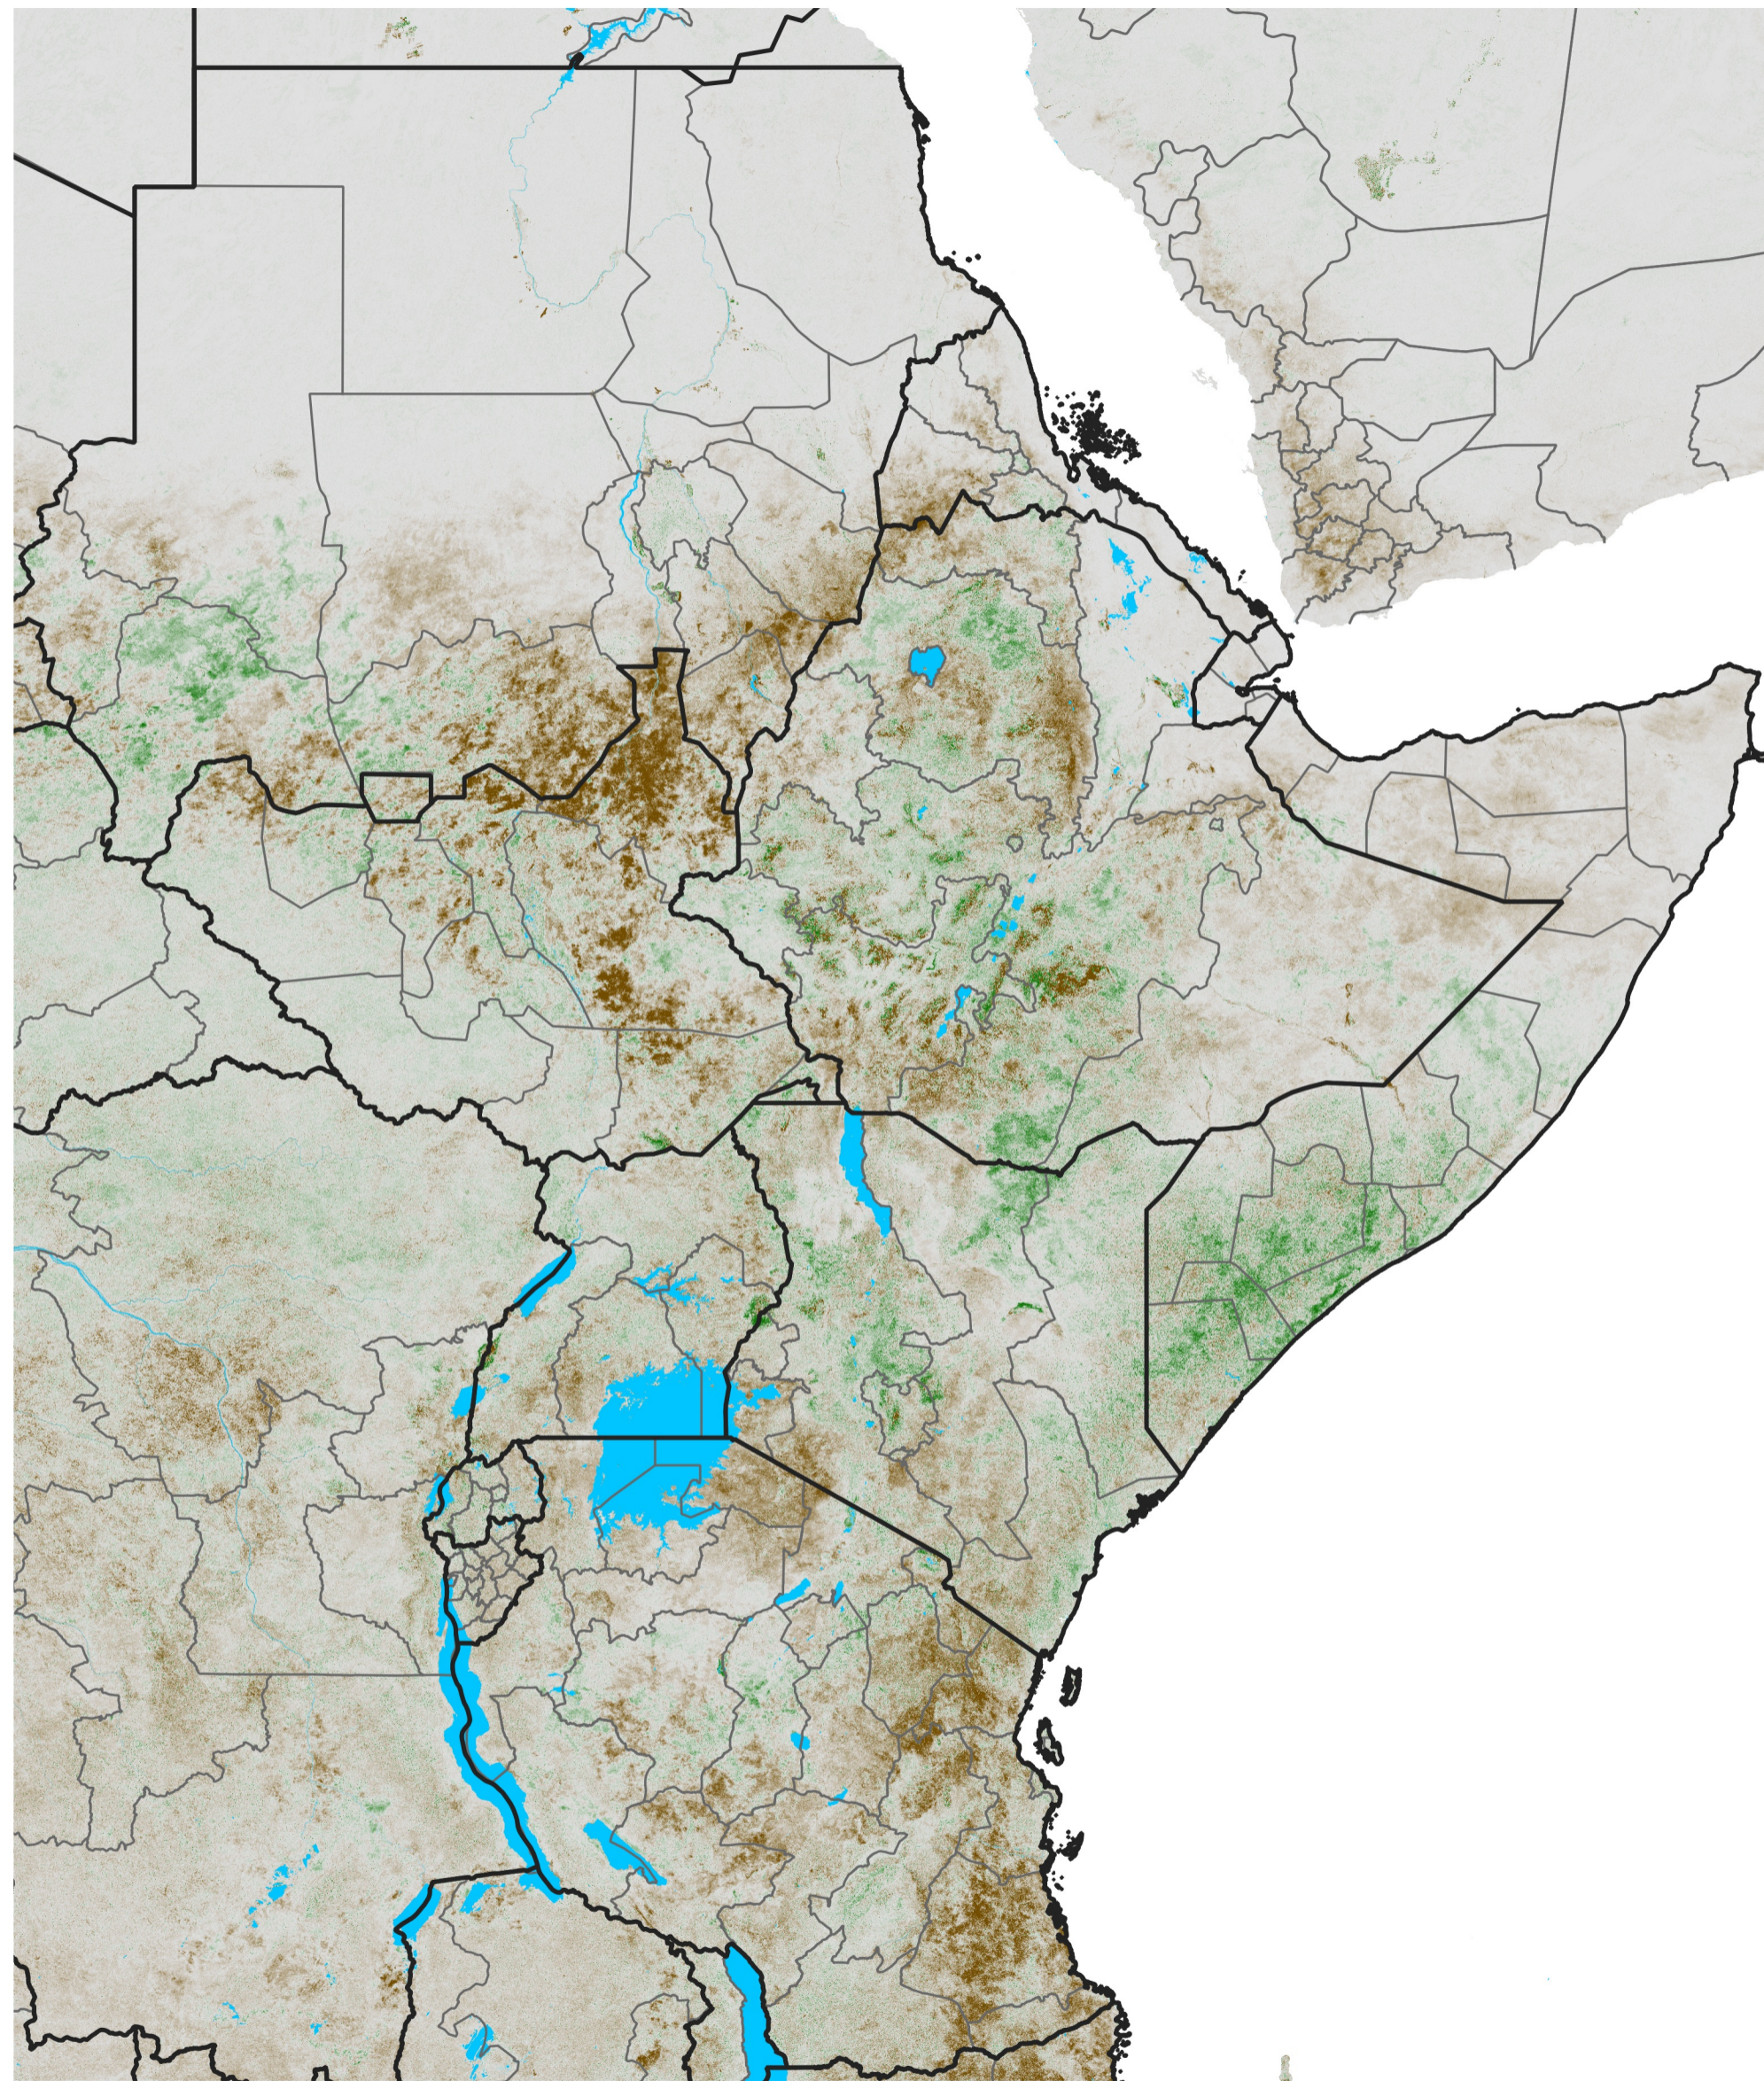

East Africa NDVI Anomaly

2013 minus Mean (2012 - 2021)

Period 39 / Jul 06 - 15, 2013

NDVI Anomaly

< -0.3 -0.2 -0.1 -0.05 0.05 0.1 0.2 >0.3

Negative

No Difference

Positive