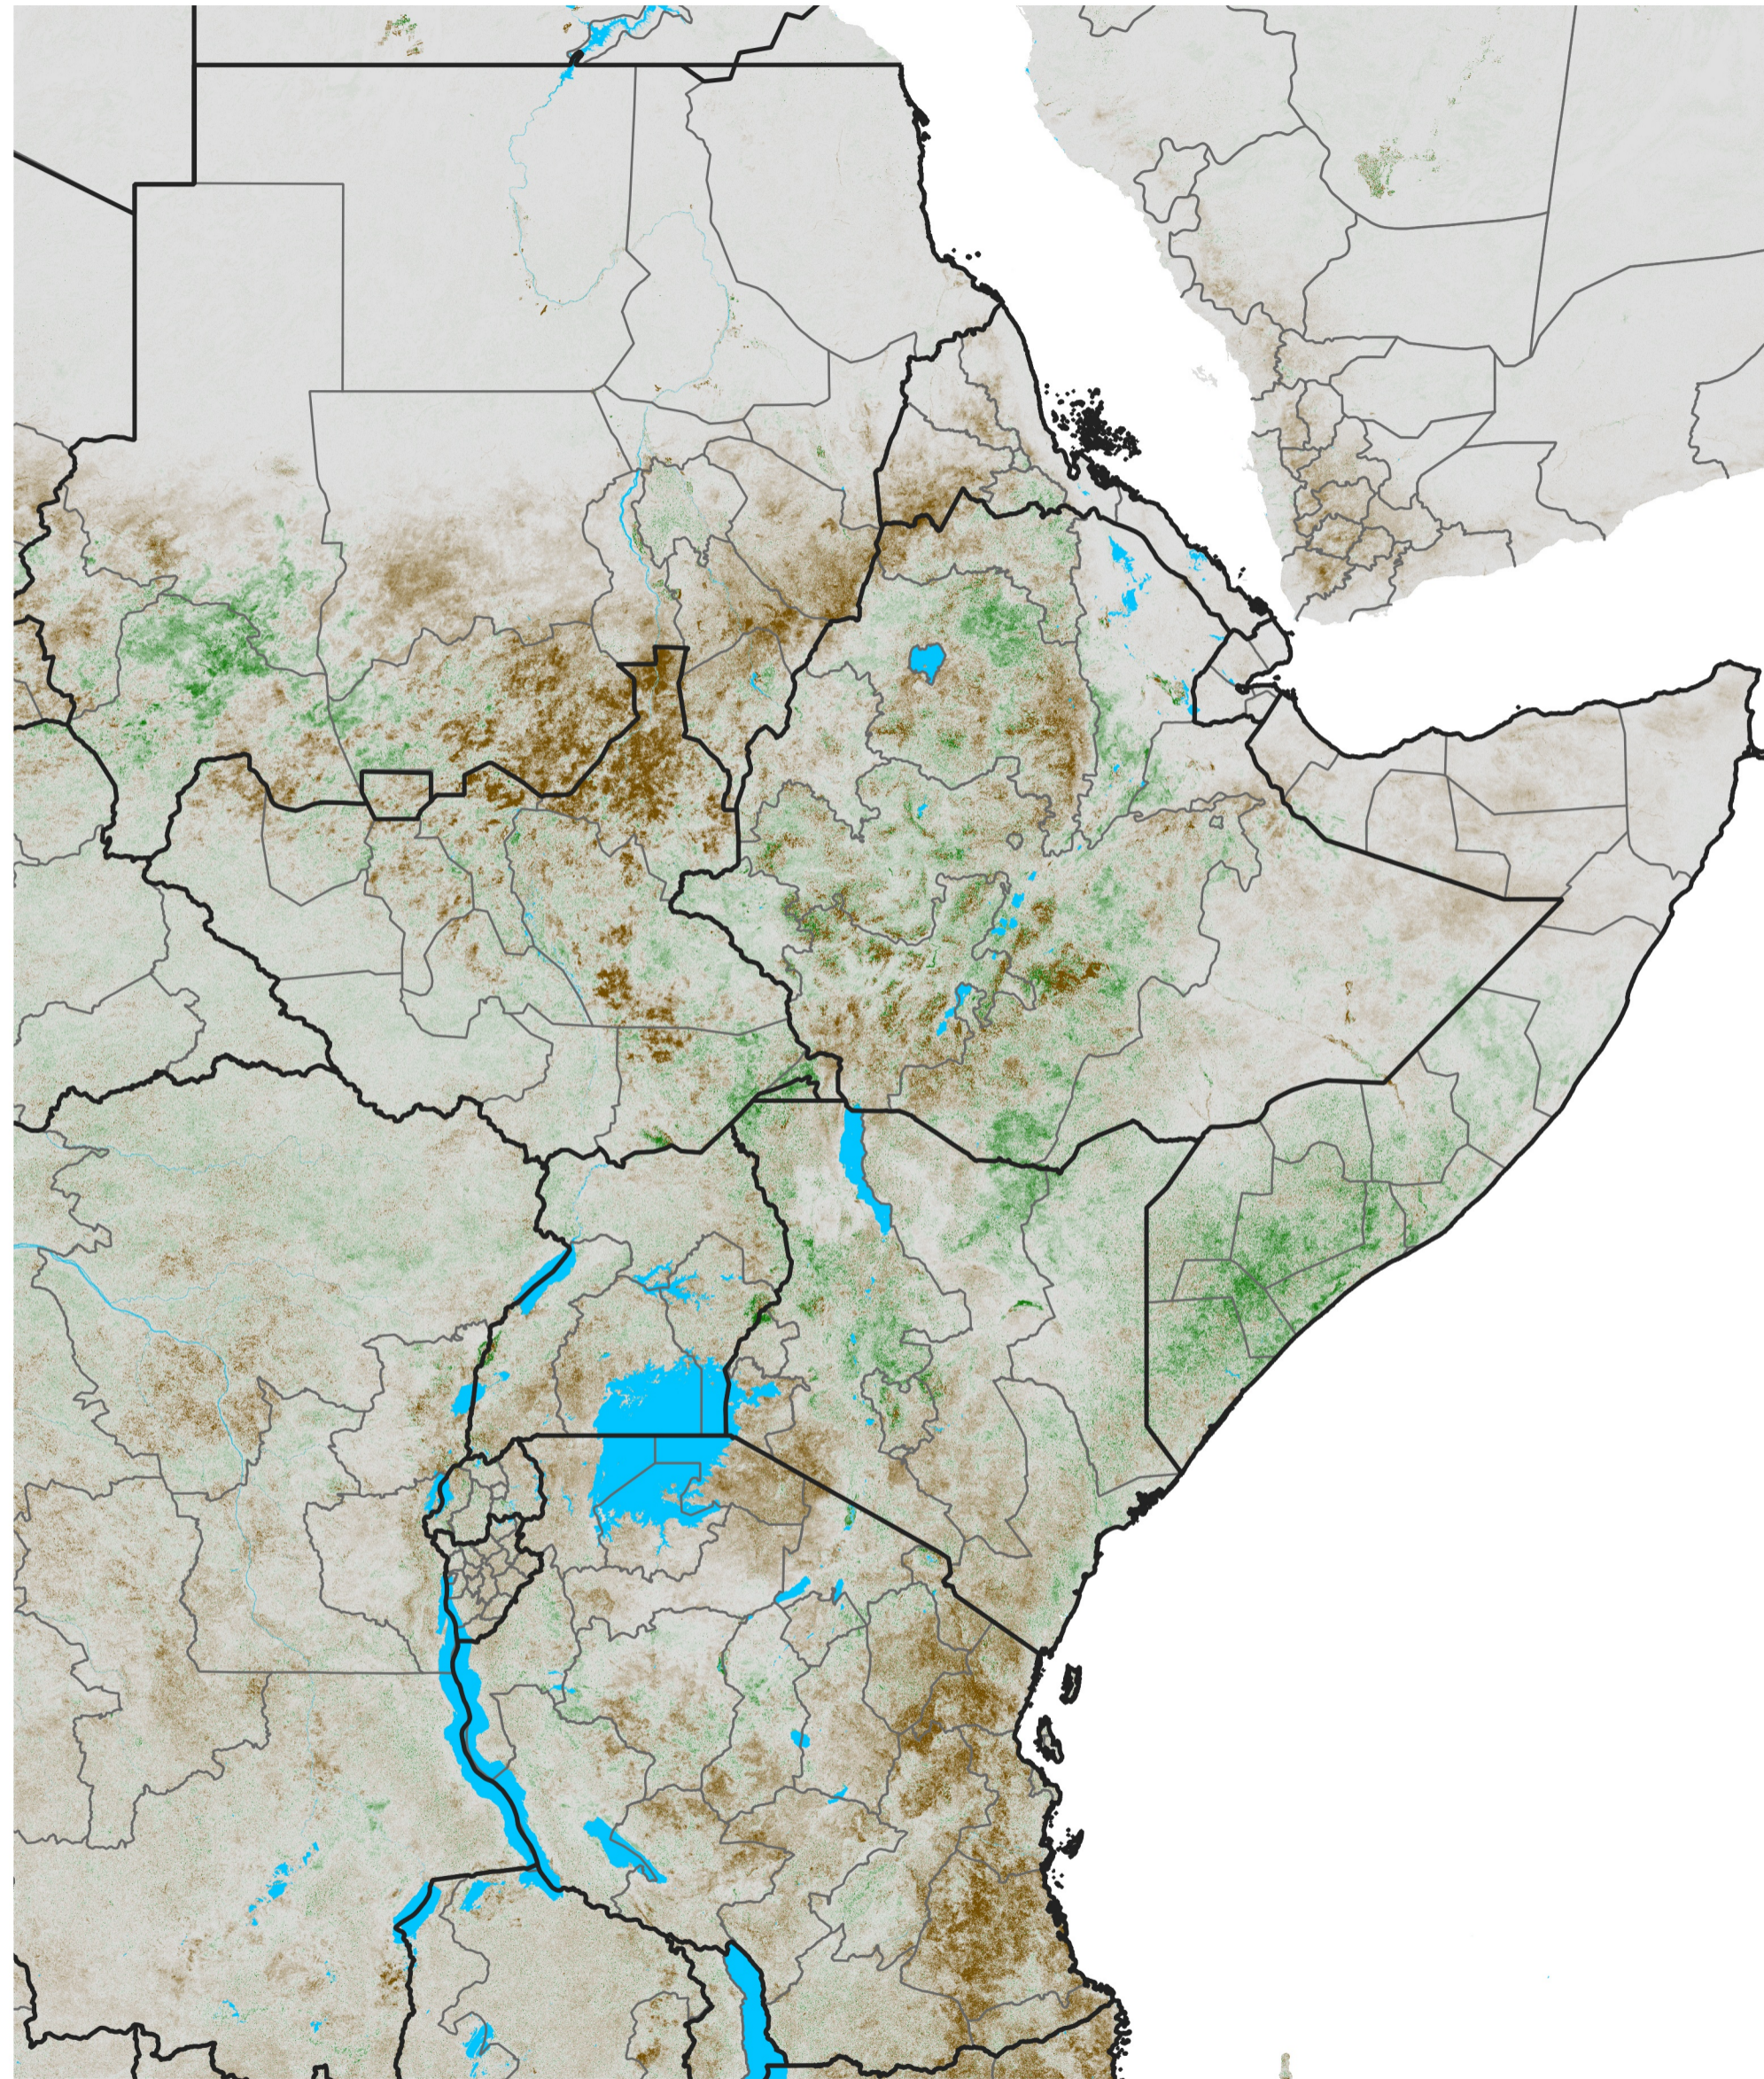

# East Africa NDVI Anomaly

2013 minus Mean (2012 - 2021)

Period 41 / Jul 16 - 25, 2013

## NDVI Anomaly

< -0.3   -0.2   -0.1   -0.05   0.05   0.1   0.2   >0.3

Negative

No Difference

Positive