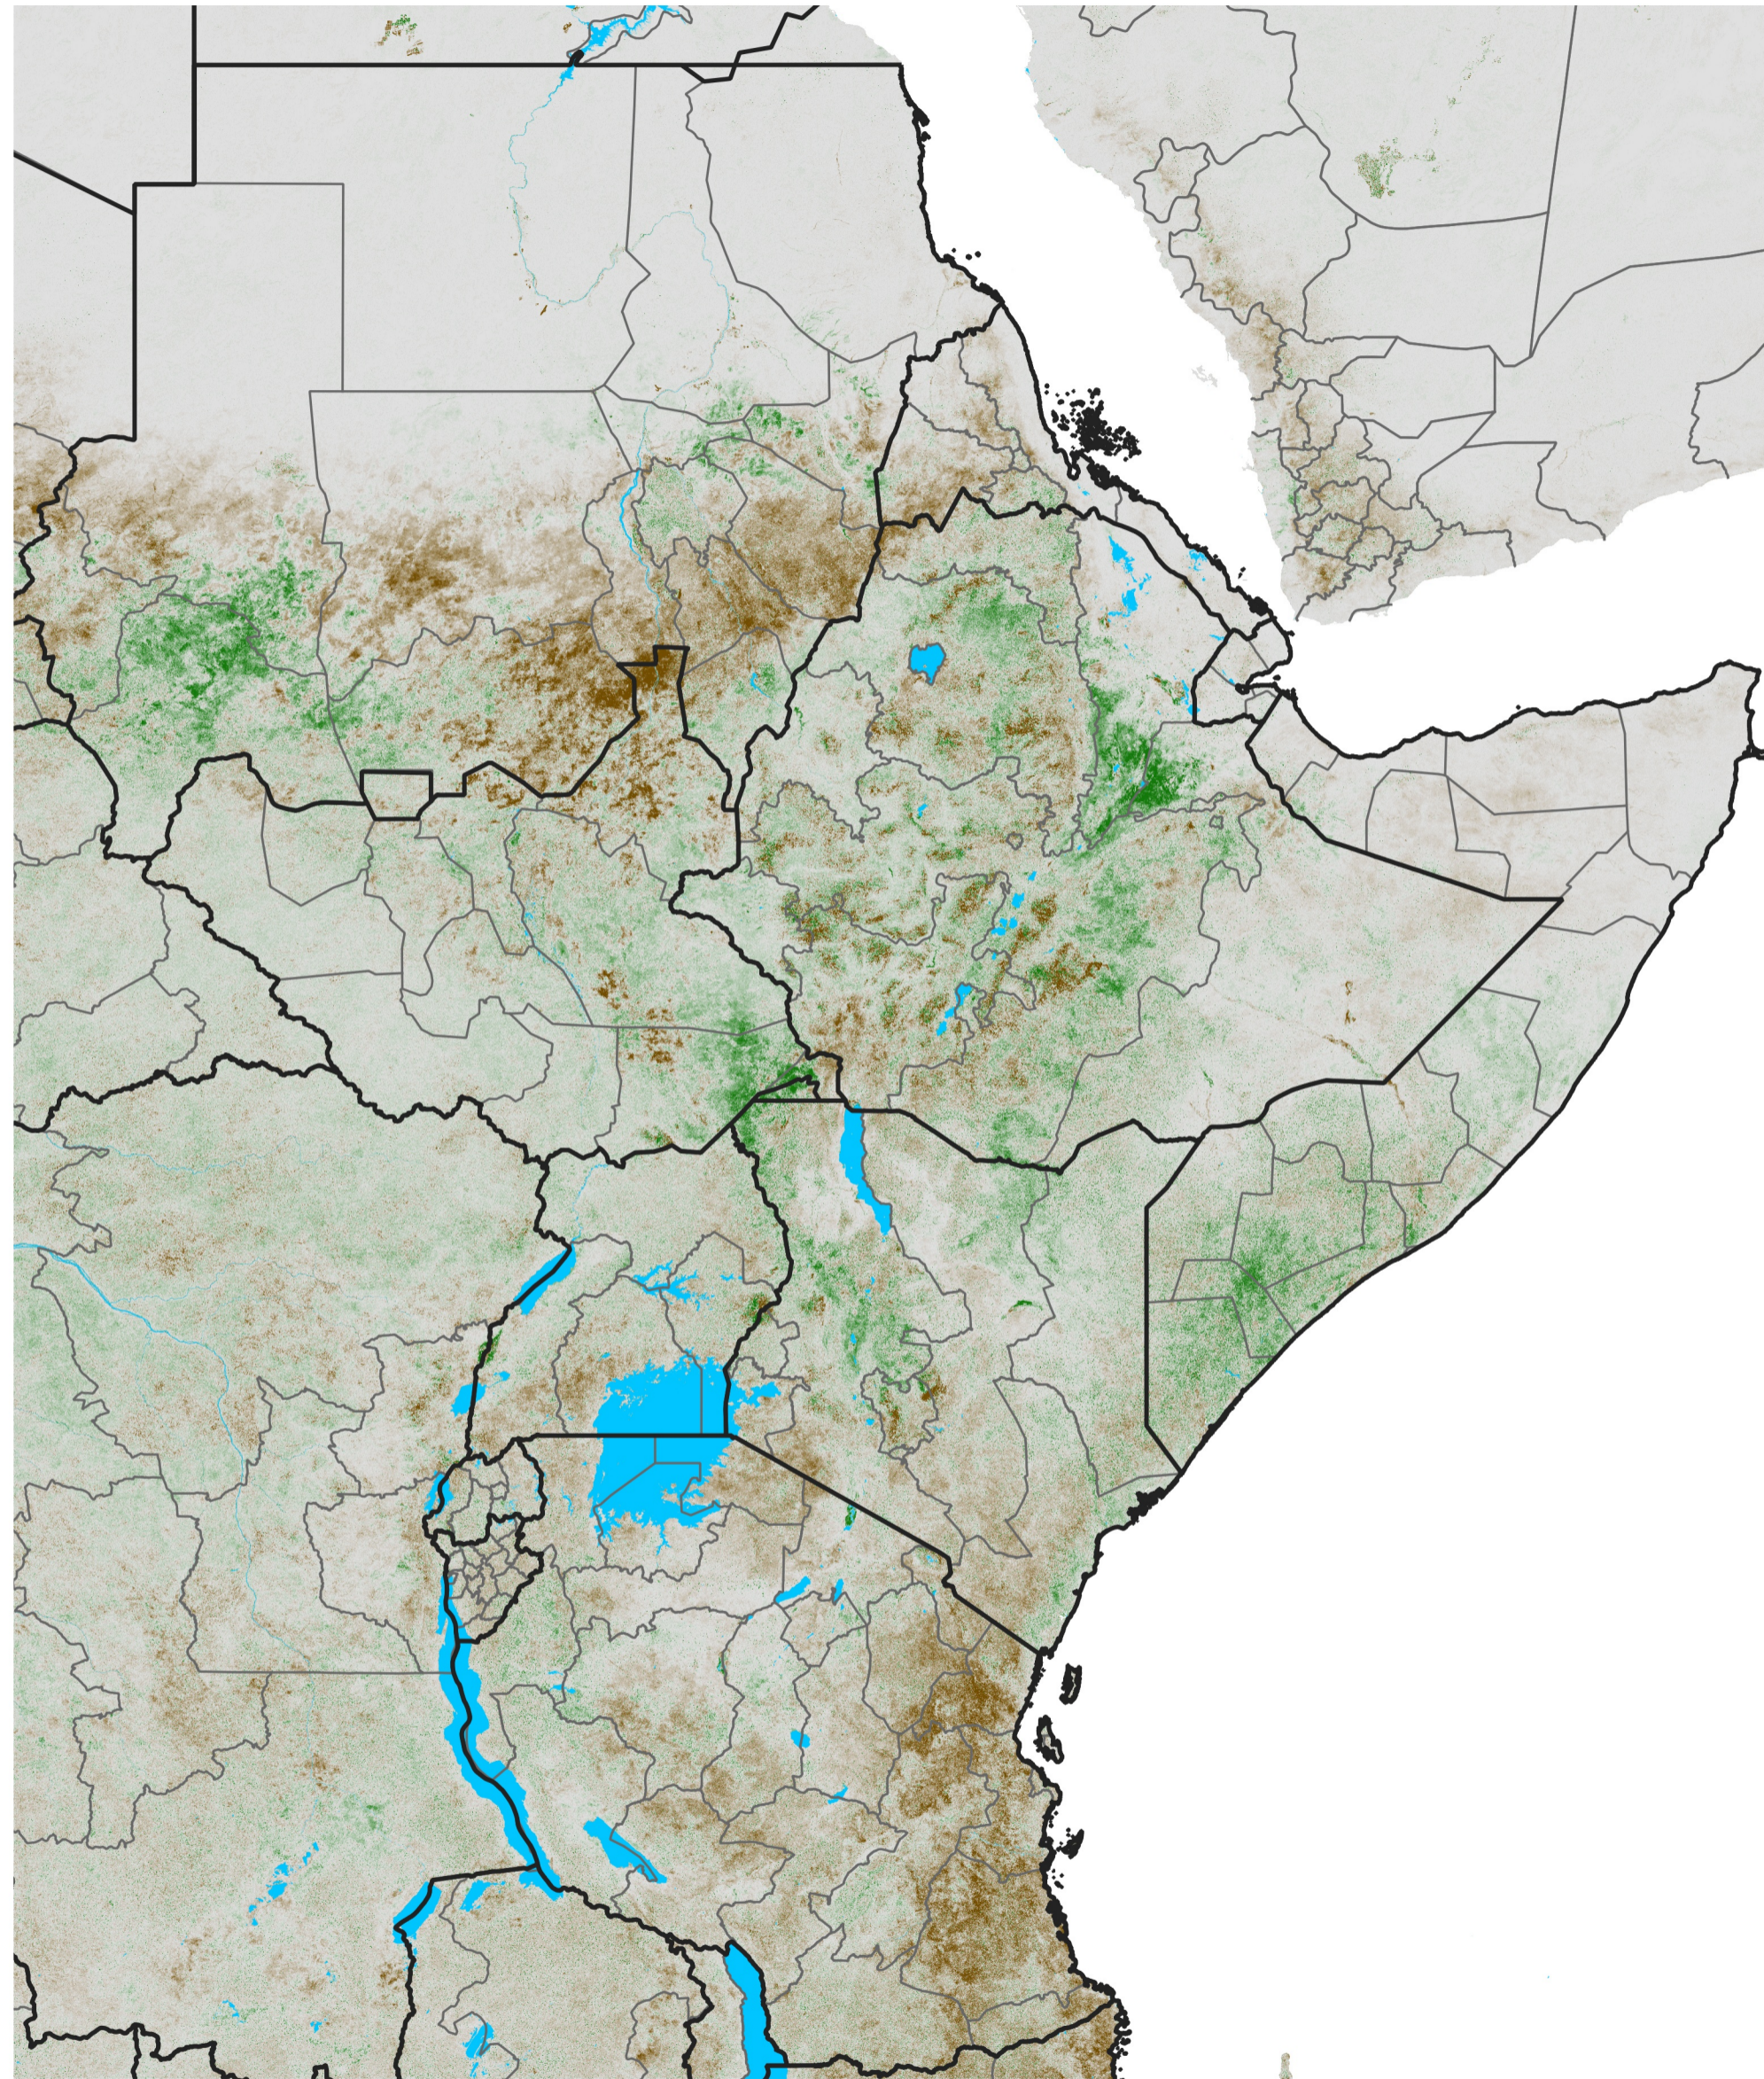

East Africa NDVI Anomaly

2013 minus Mean (2012 - 2021)

Period 45 / Aug 06 - 15, 2013

NDVI Anomaly

< -0.3 -0.2 -0.1 -0.05 0.05 0.1 0.2 >0.3

Negative

No Difference

Positive