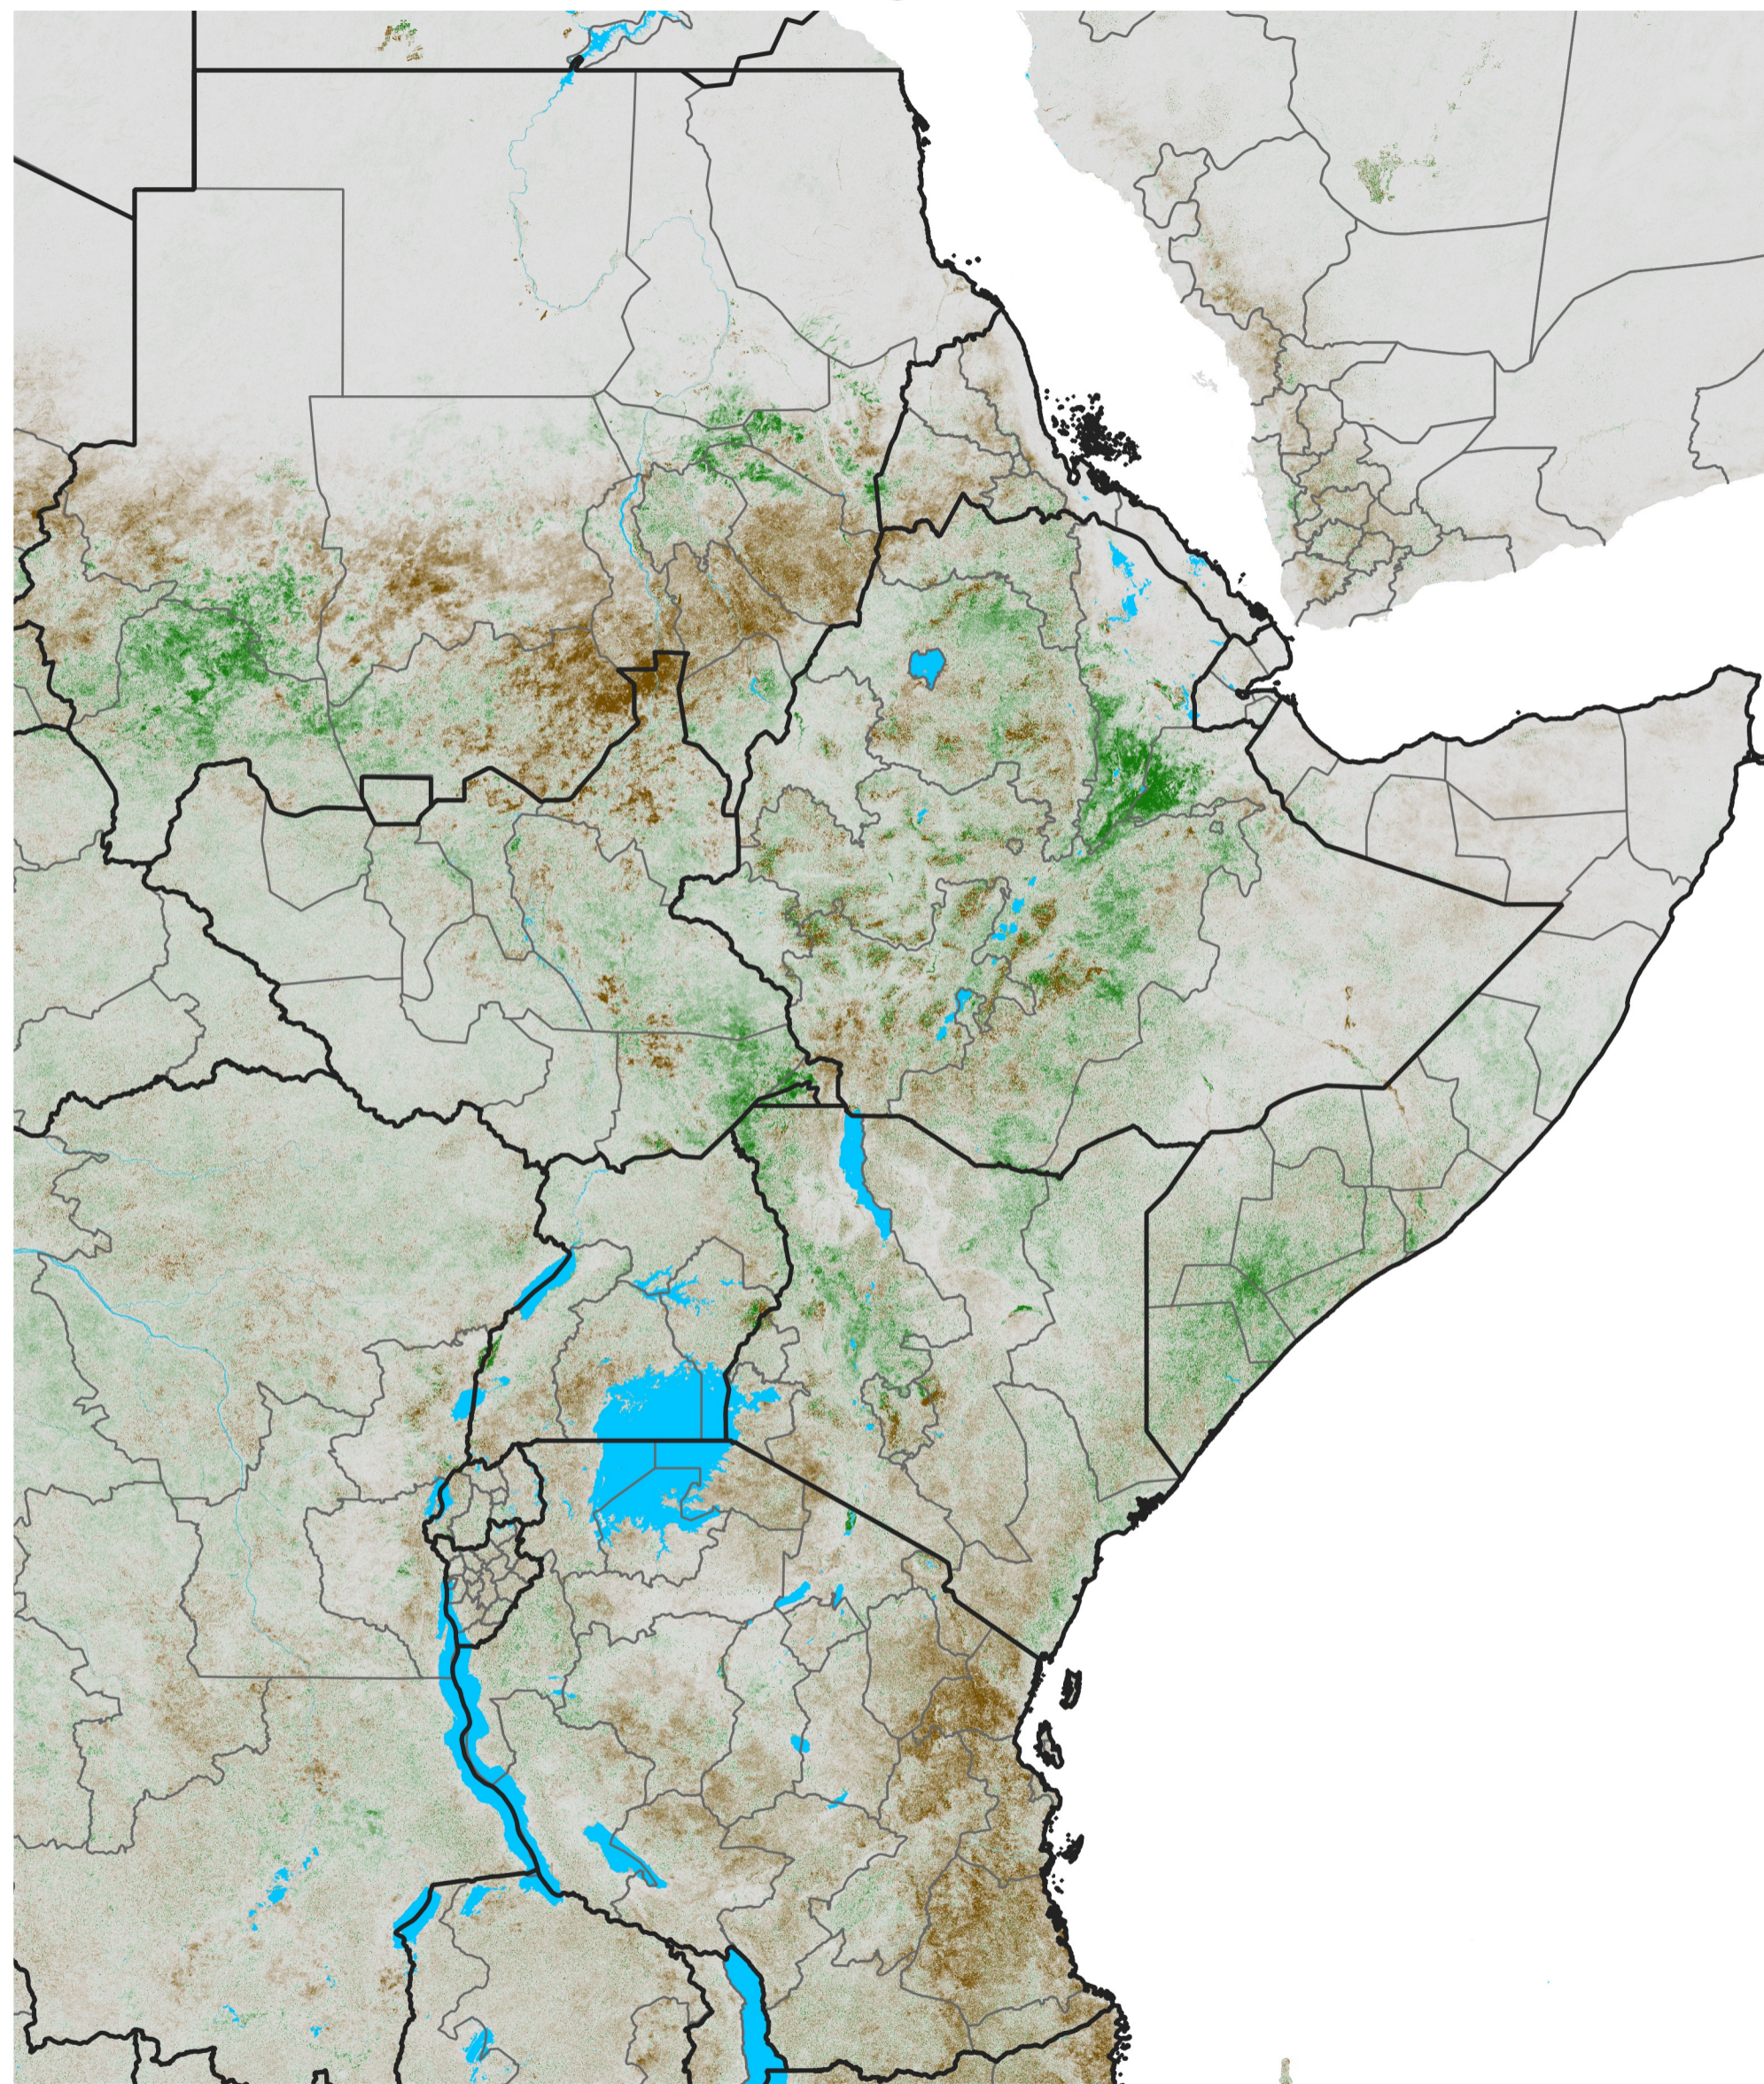

# East Africa NDVI Anomaly

2013 minus Mean (2012 - 2021)

Period 46 / Aug 11 - 20, 2013

## NDVI Anomaly

< -0.3   -0.2   -0.1   -0.05   0.05   0.1   0.2   >0.3

Negative

No Difference

Positive