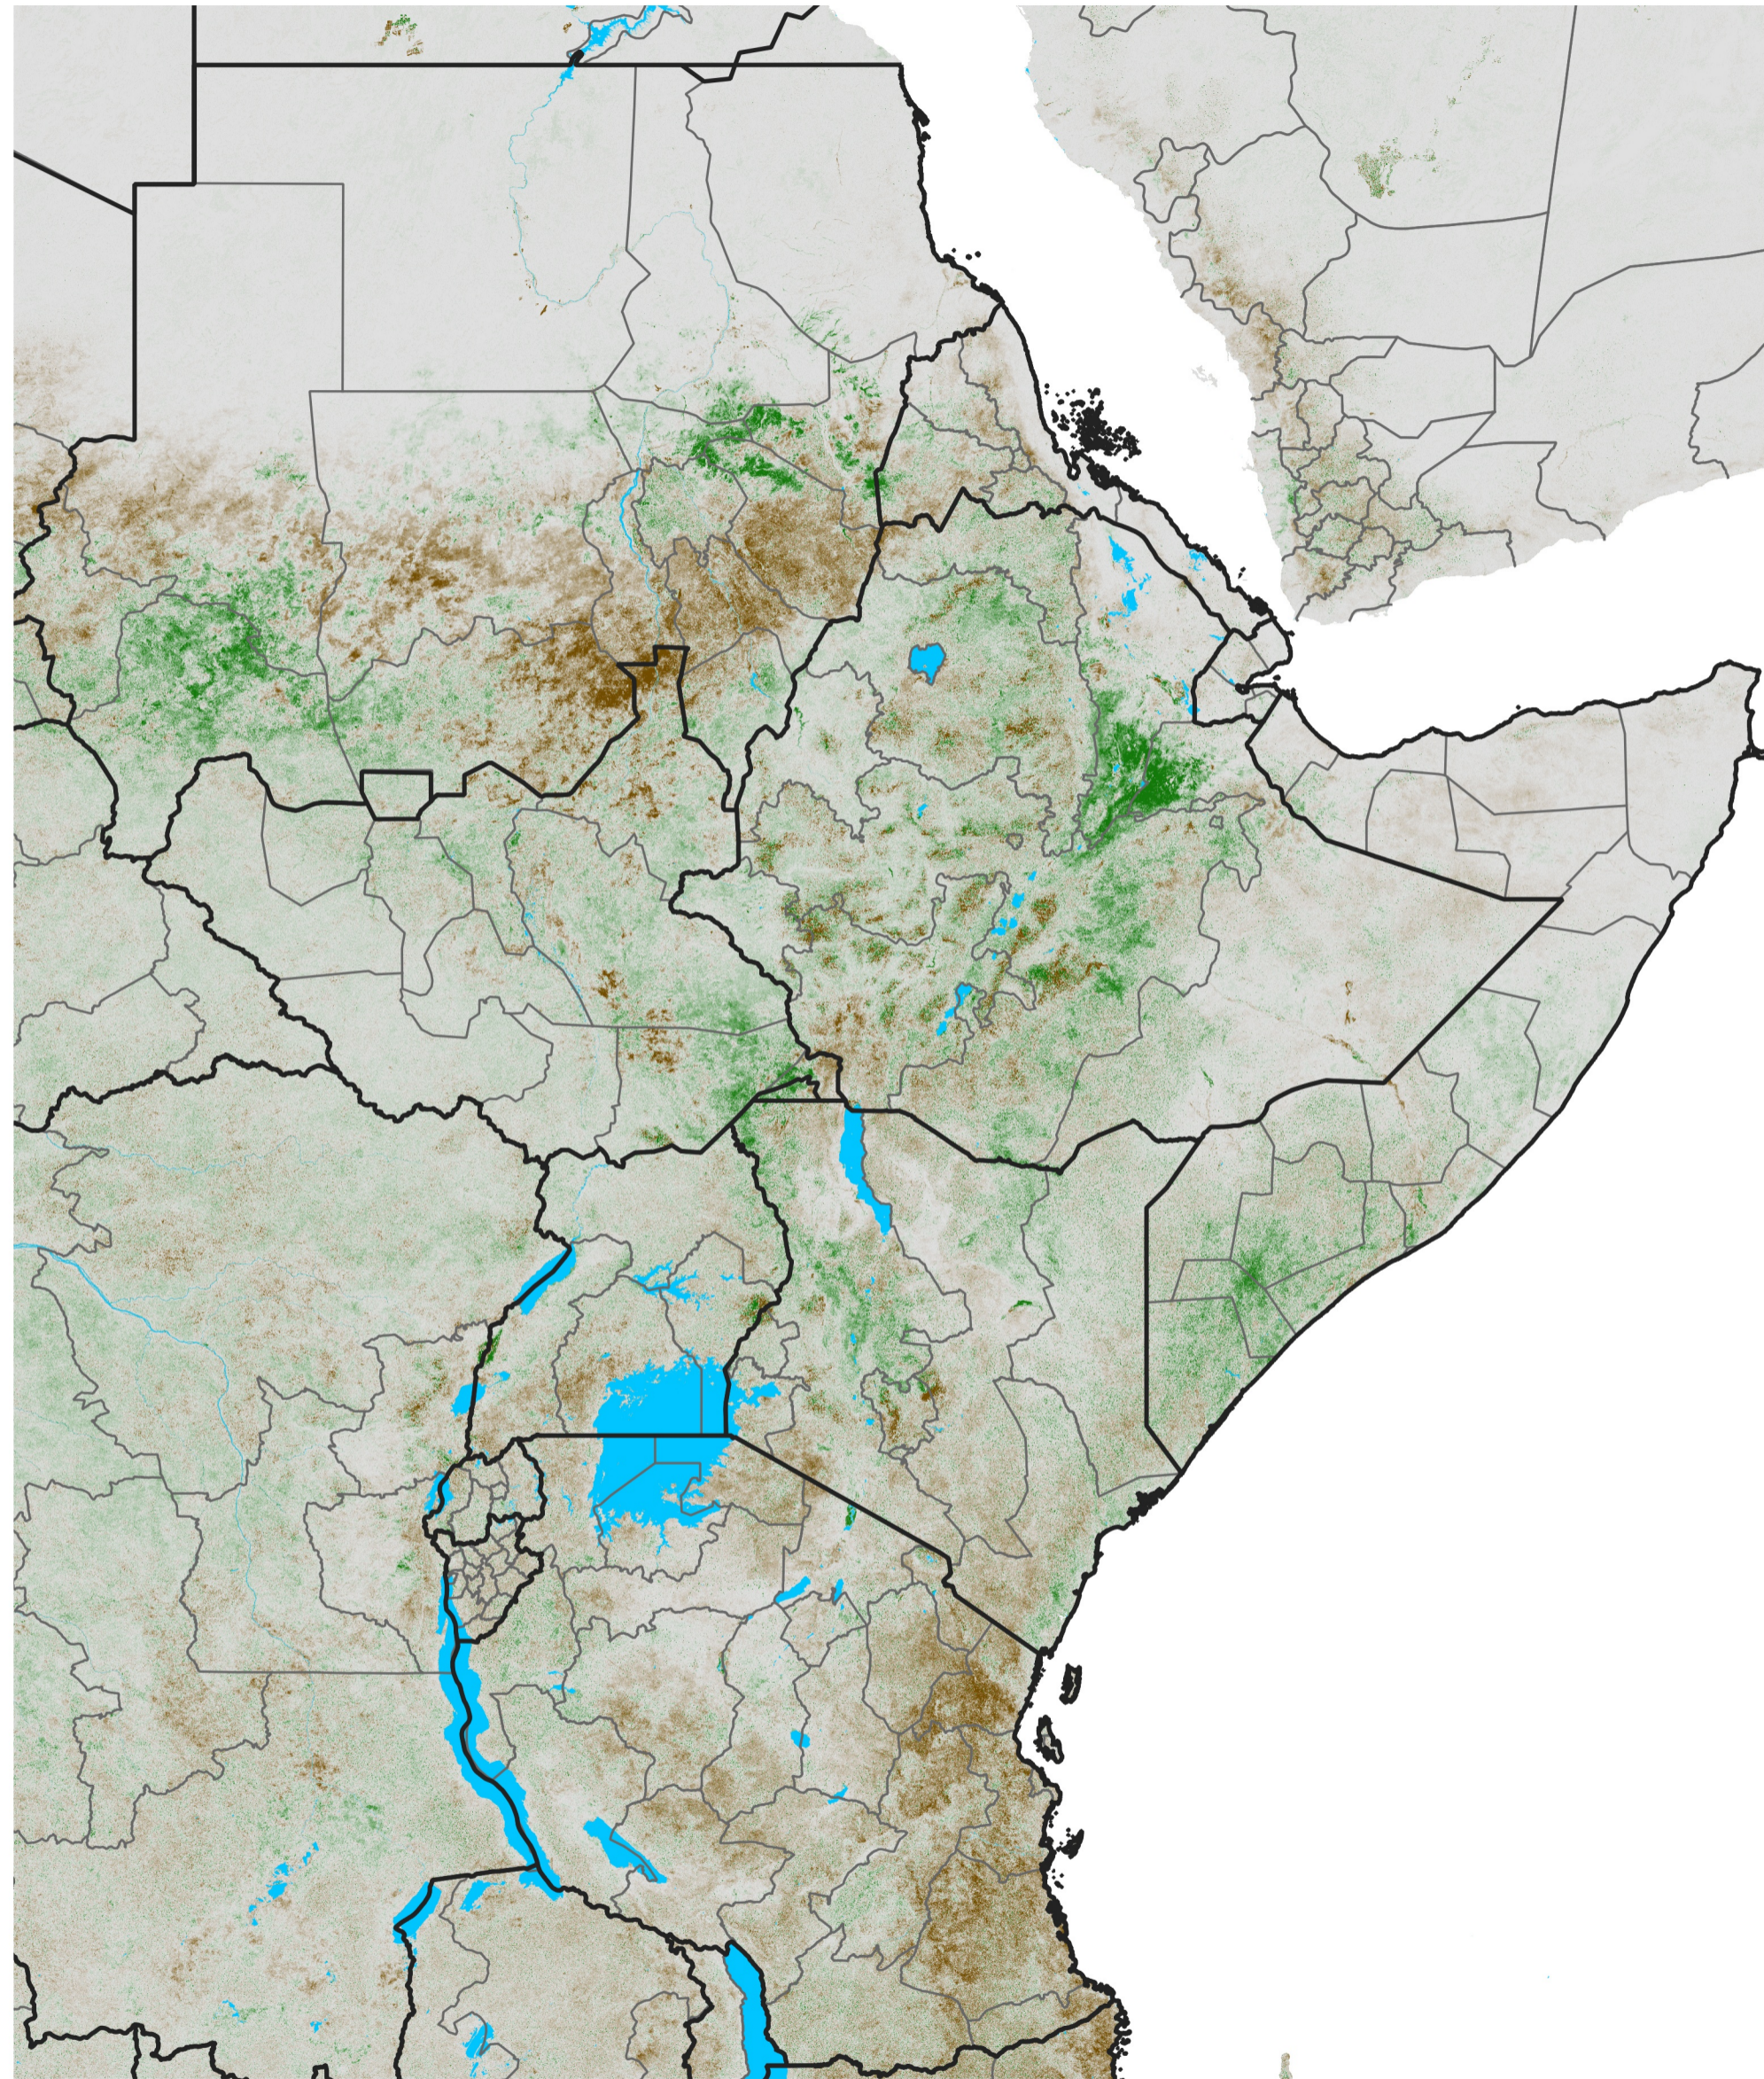

East Africa NDVI Anomaly

2013 minus Mean (2012 - 2021)

Period 47 / Aug 16 - 25, 2013

NDVI Anomaly

<math>< -0.3</math> -0.2 -0.1 -0.05 0.05 0.1 0.2 >0.3

Negative

No Difference

Positive