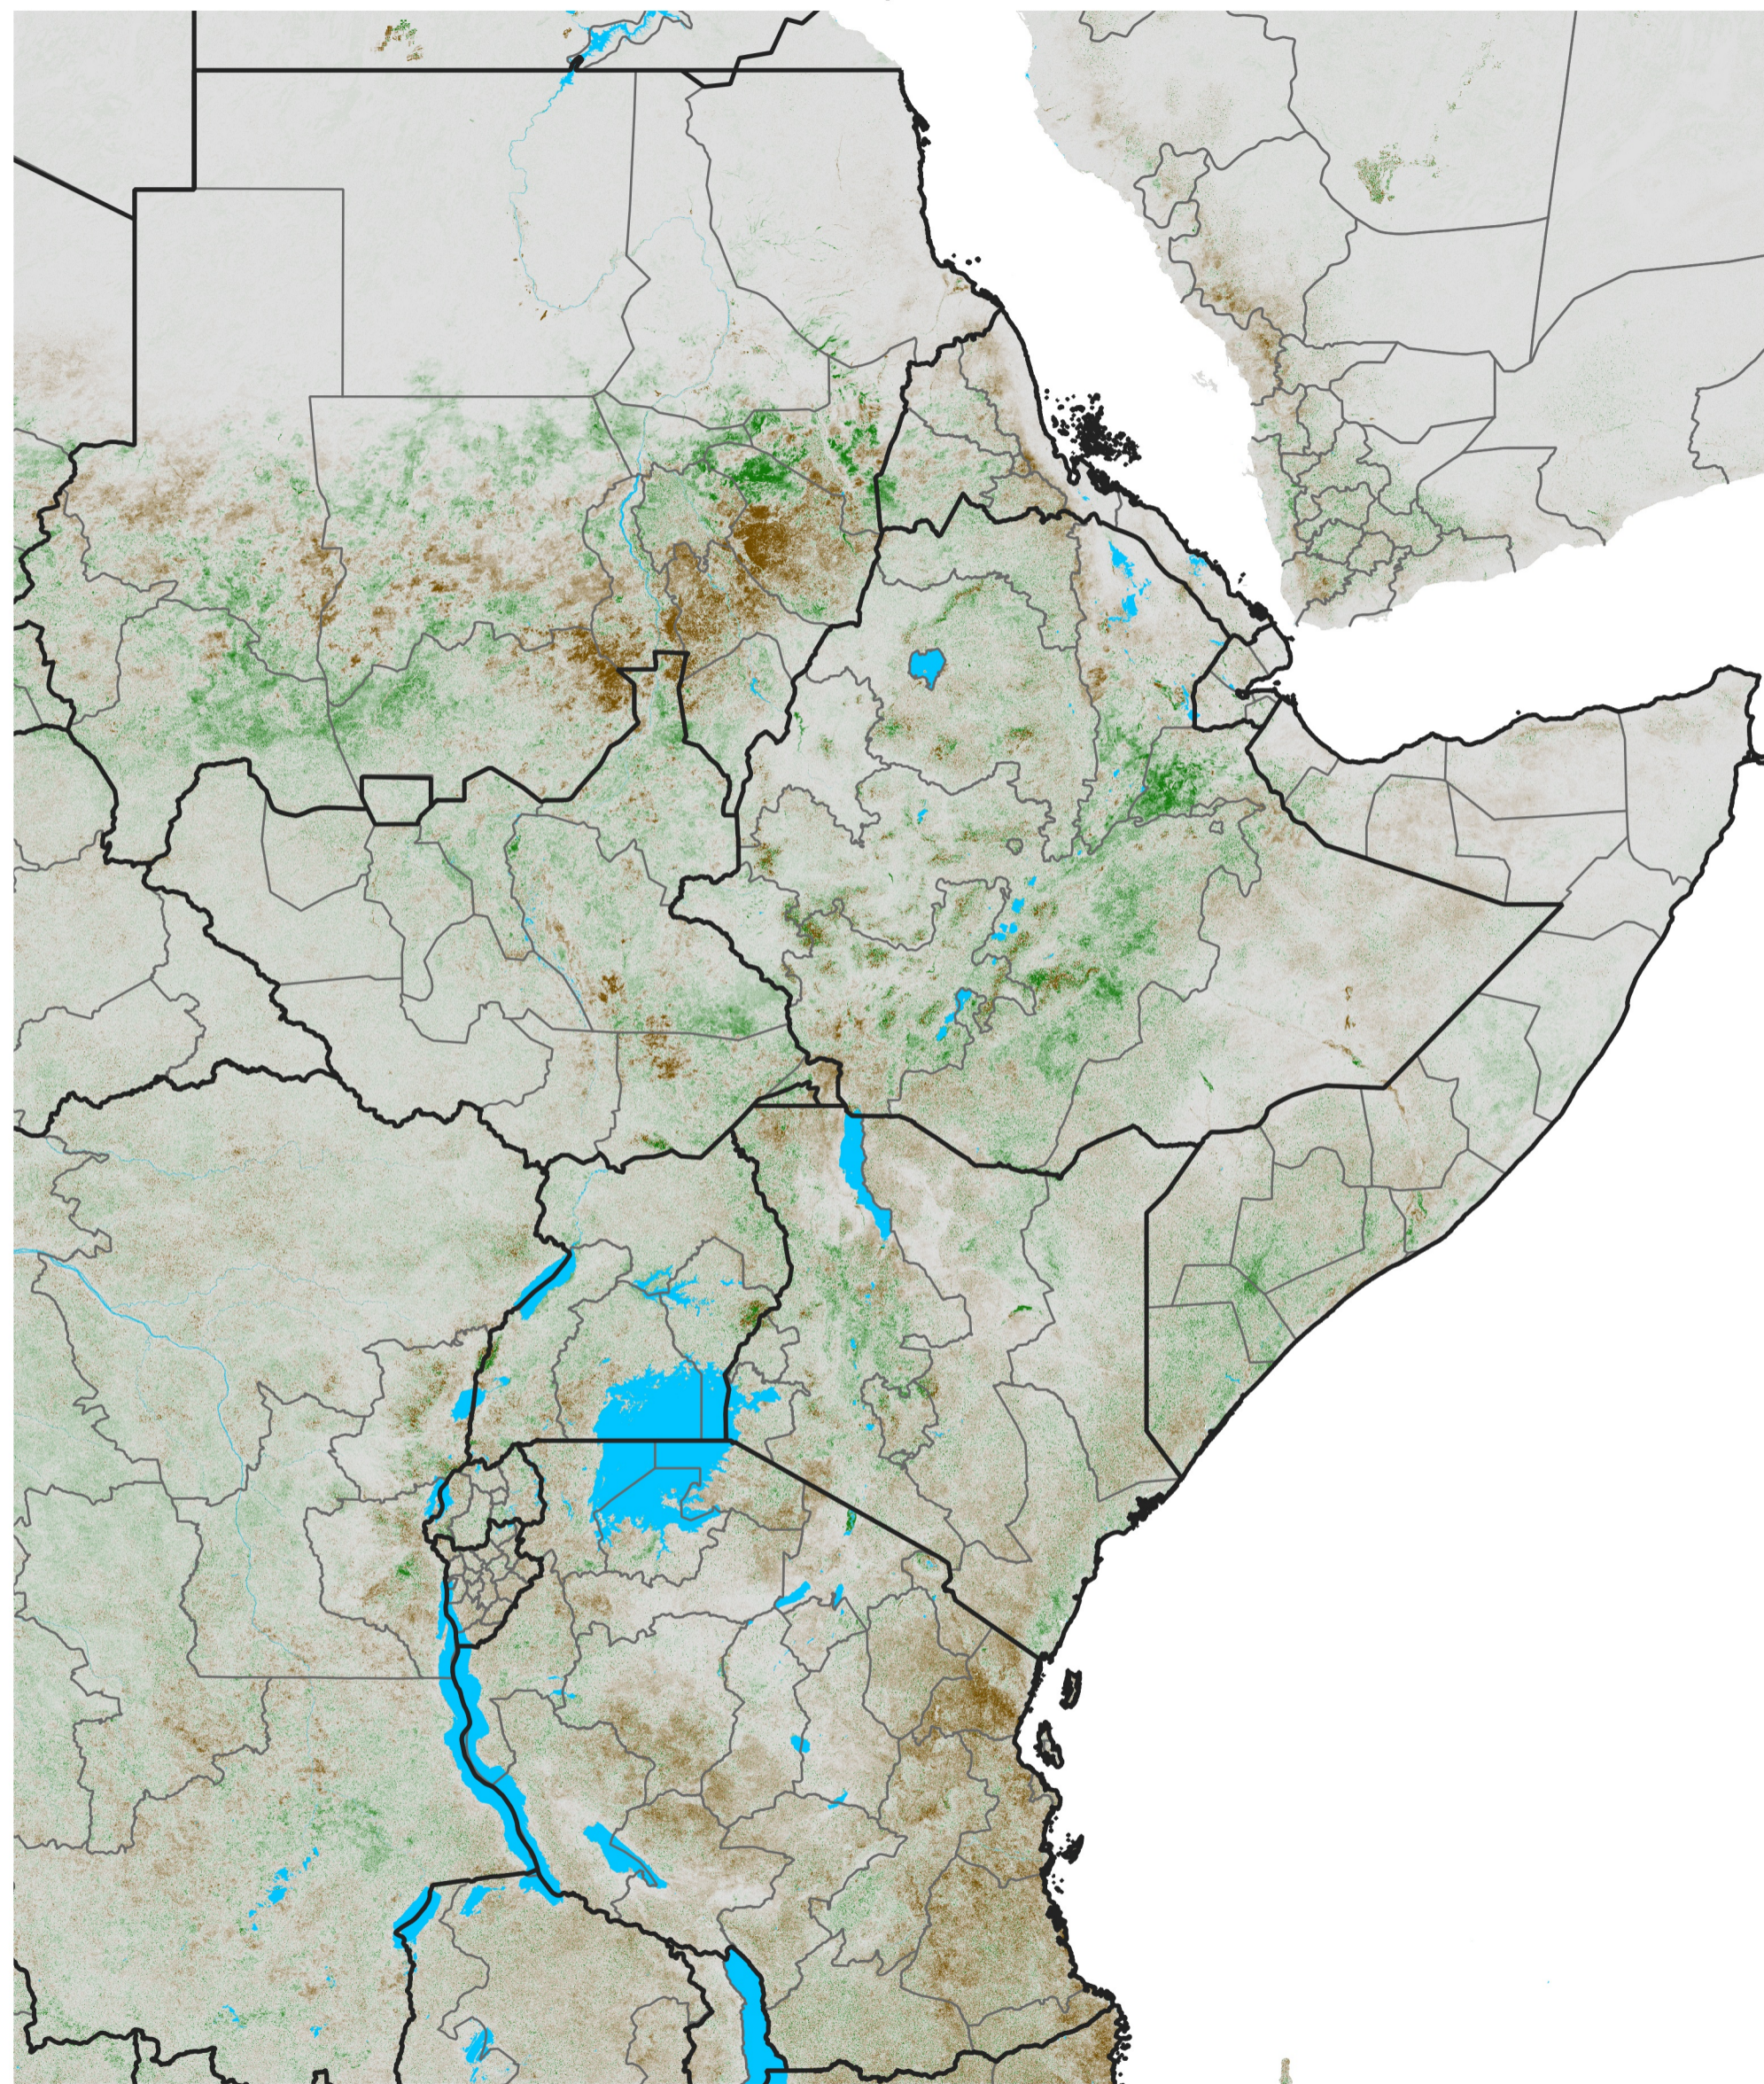

East Africa NDVI Anomaly

2013 minus Mean (2012 - 2021)

Period 51 / Sep 06 - 15, 2013

NDVI Anomaly

< -0.3 -0.2 -0.1 -0.05 0.05 0.1 0.2 >0.3

Negative

No Difference

Positive