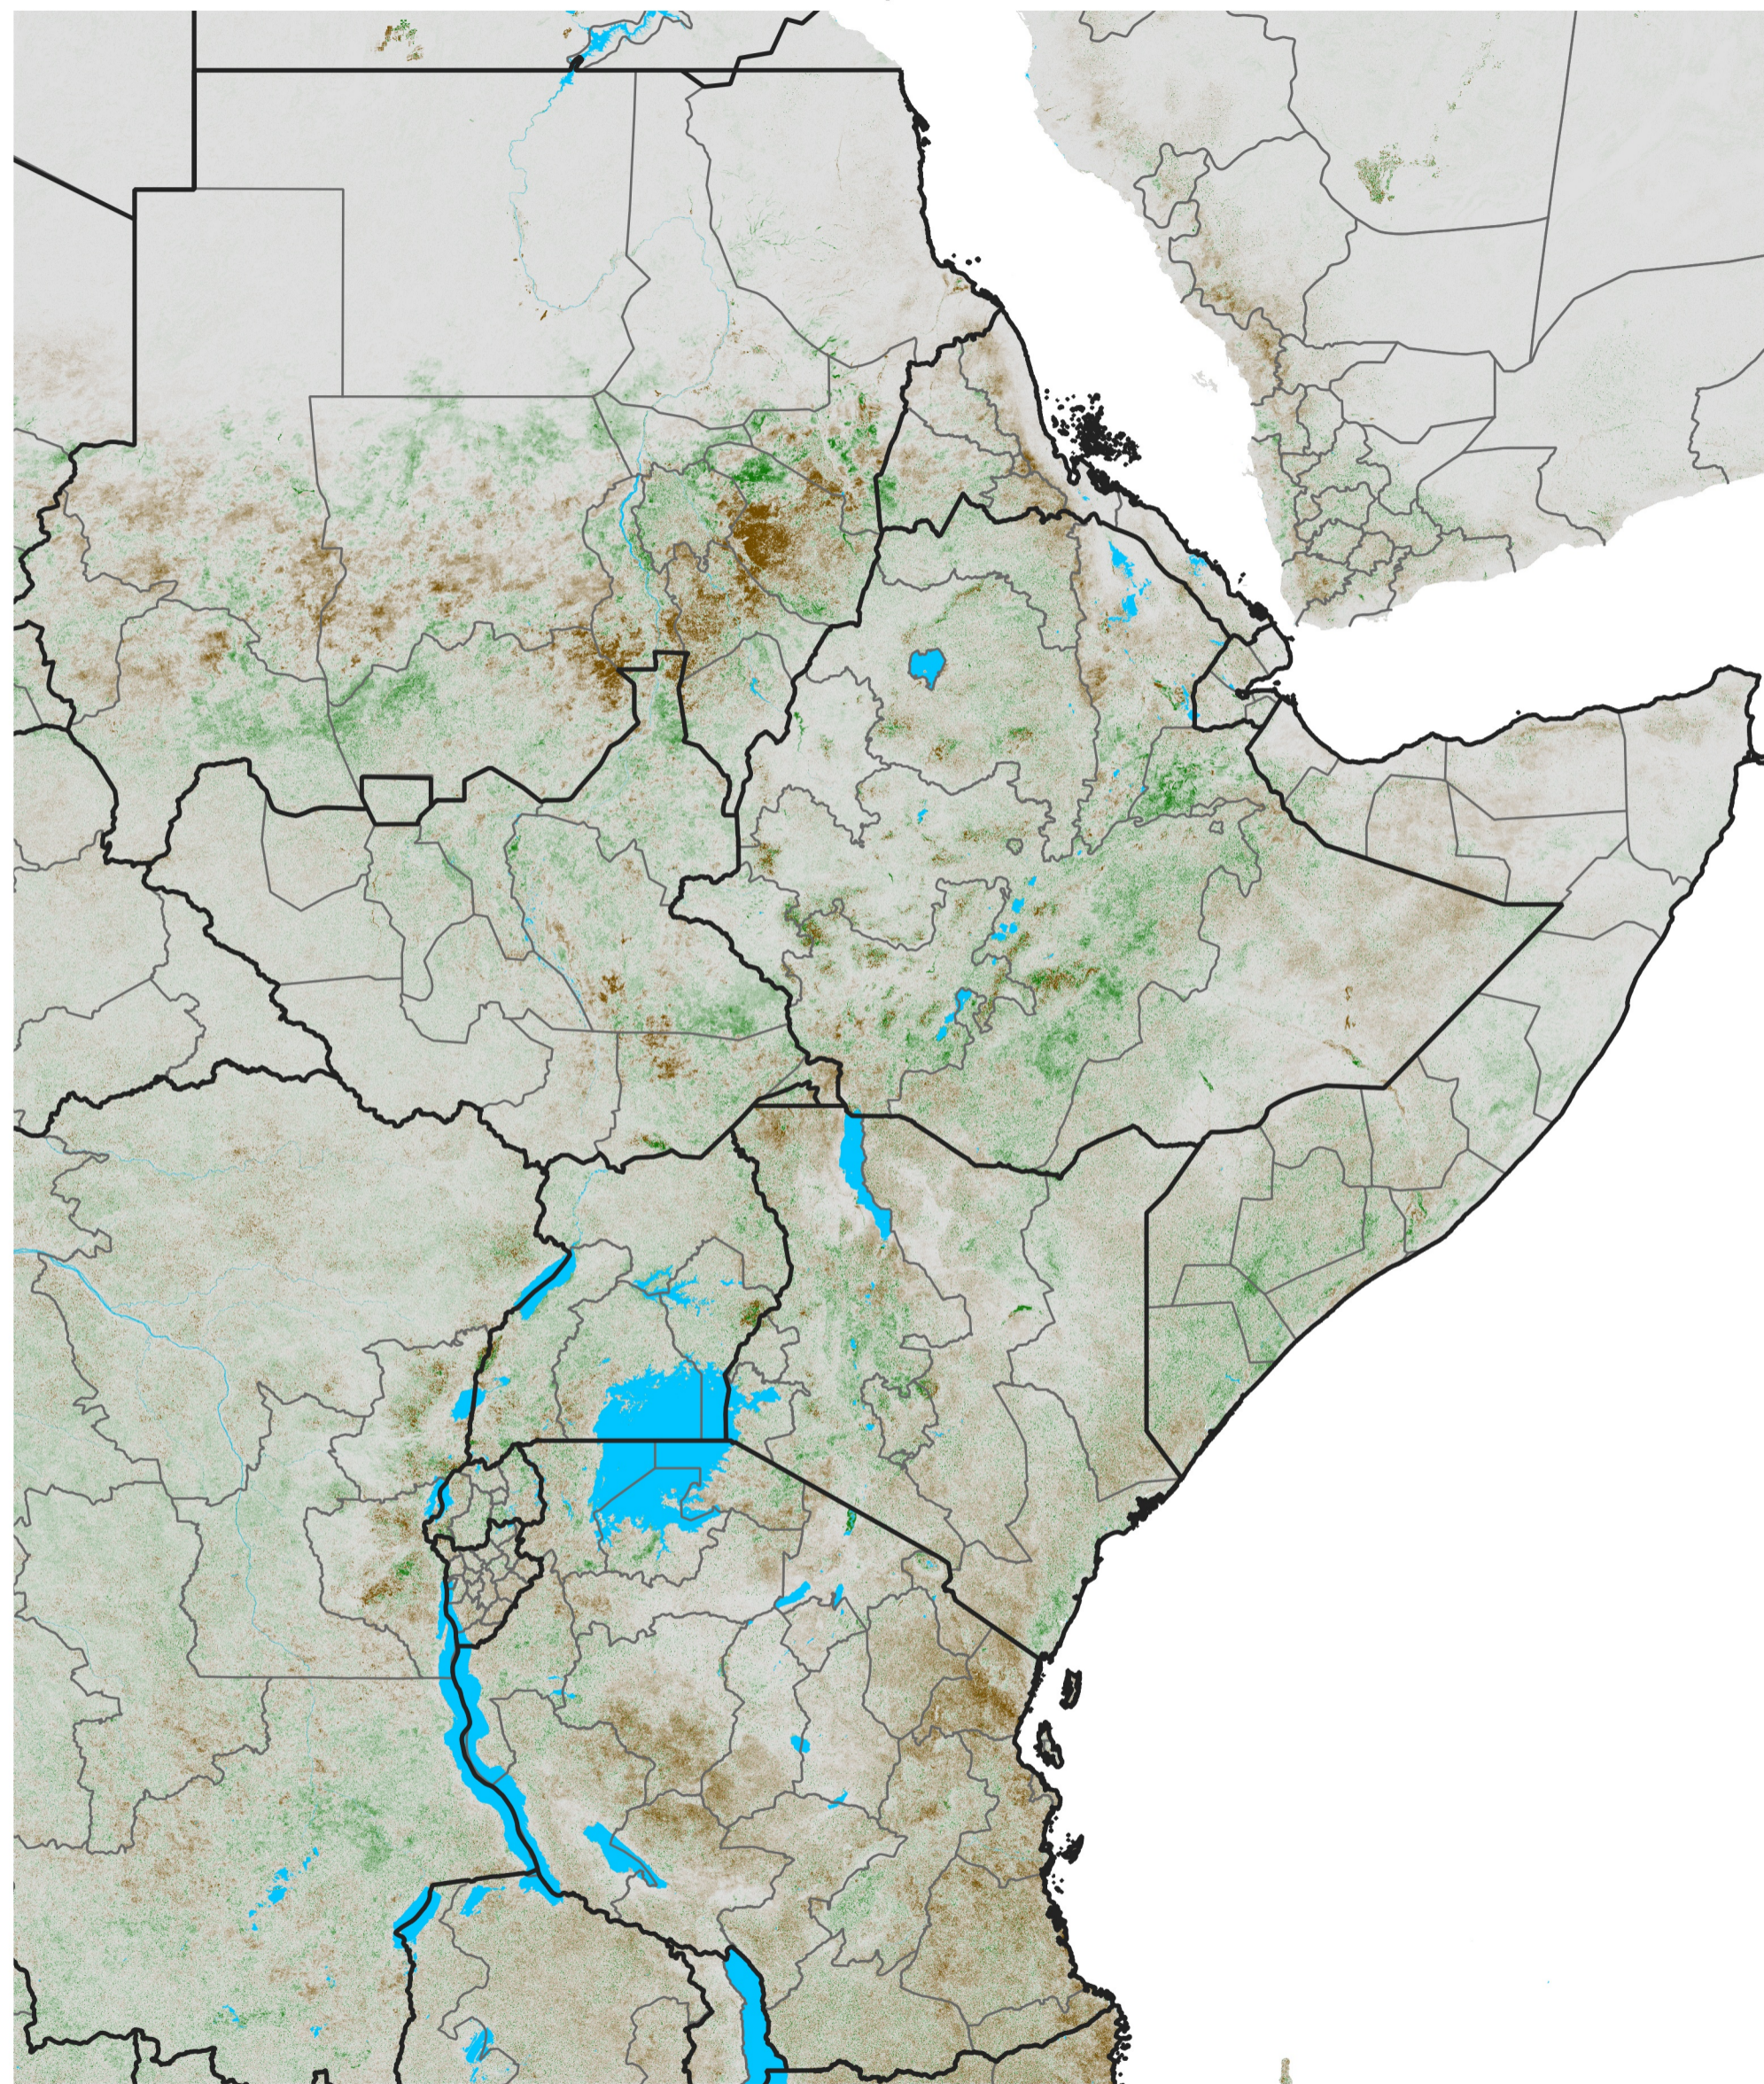

# East Africa NDVI Anomaly

2013 minus Mean (2012 - 2021)

Period 53 / Sep 16 - 25, 2013

## NDVI Anomaly

< -0.3   -0.2   -0.1   -0.05   0.05   0.1   0.2   >0.3

Negative

No Difference

Positive