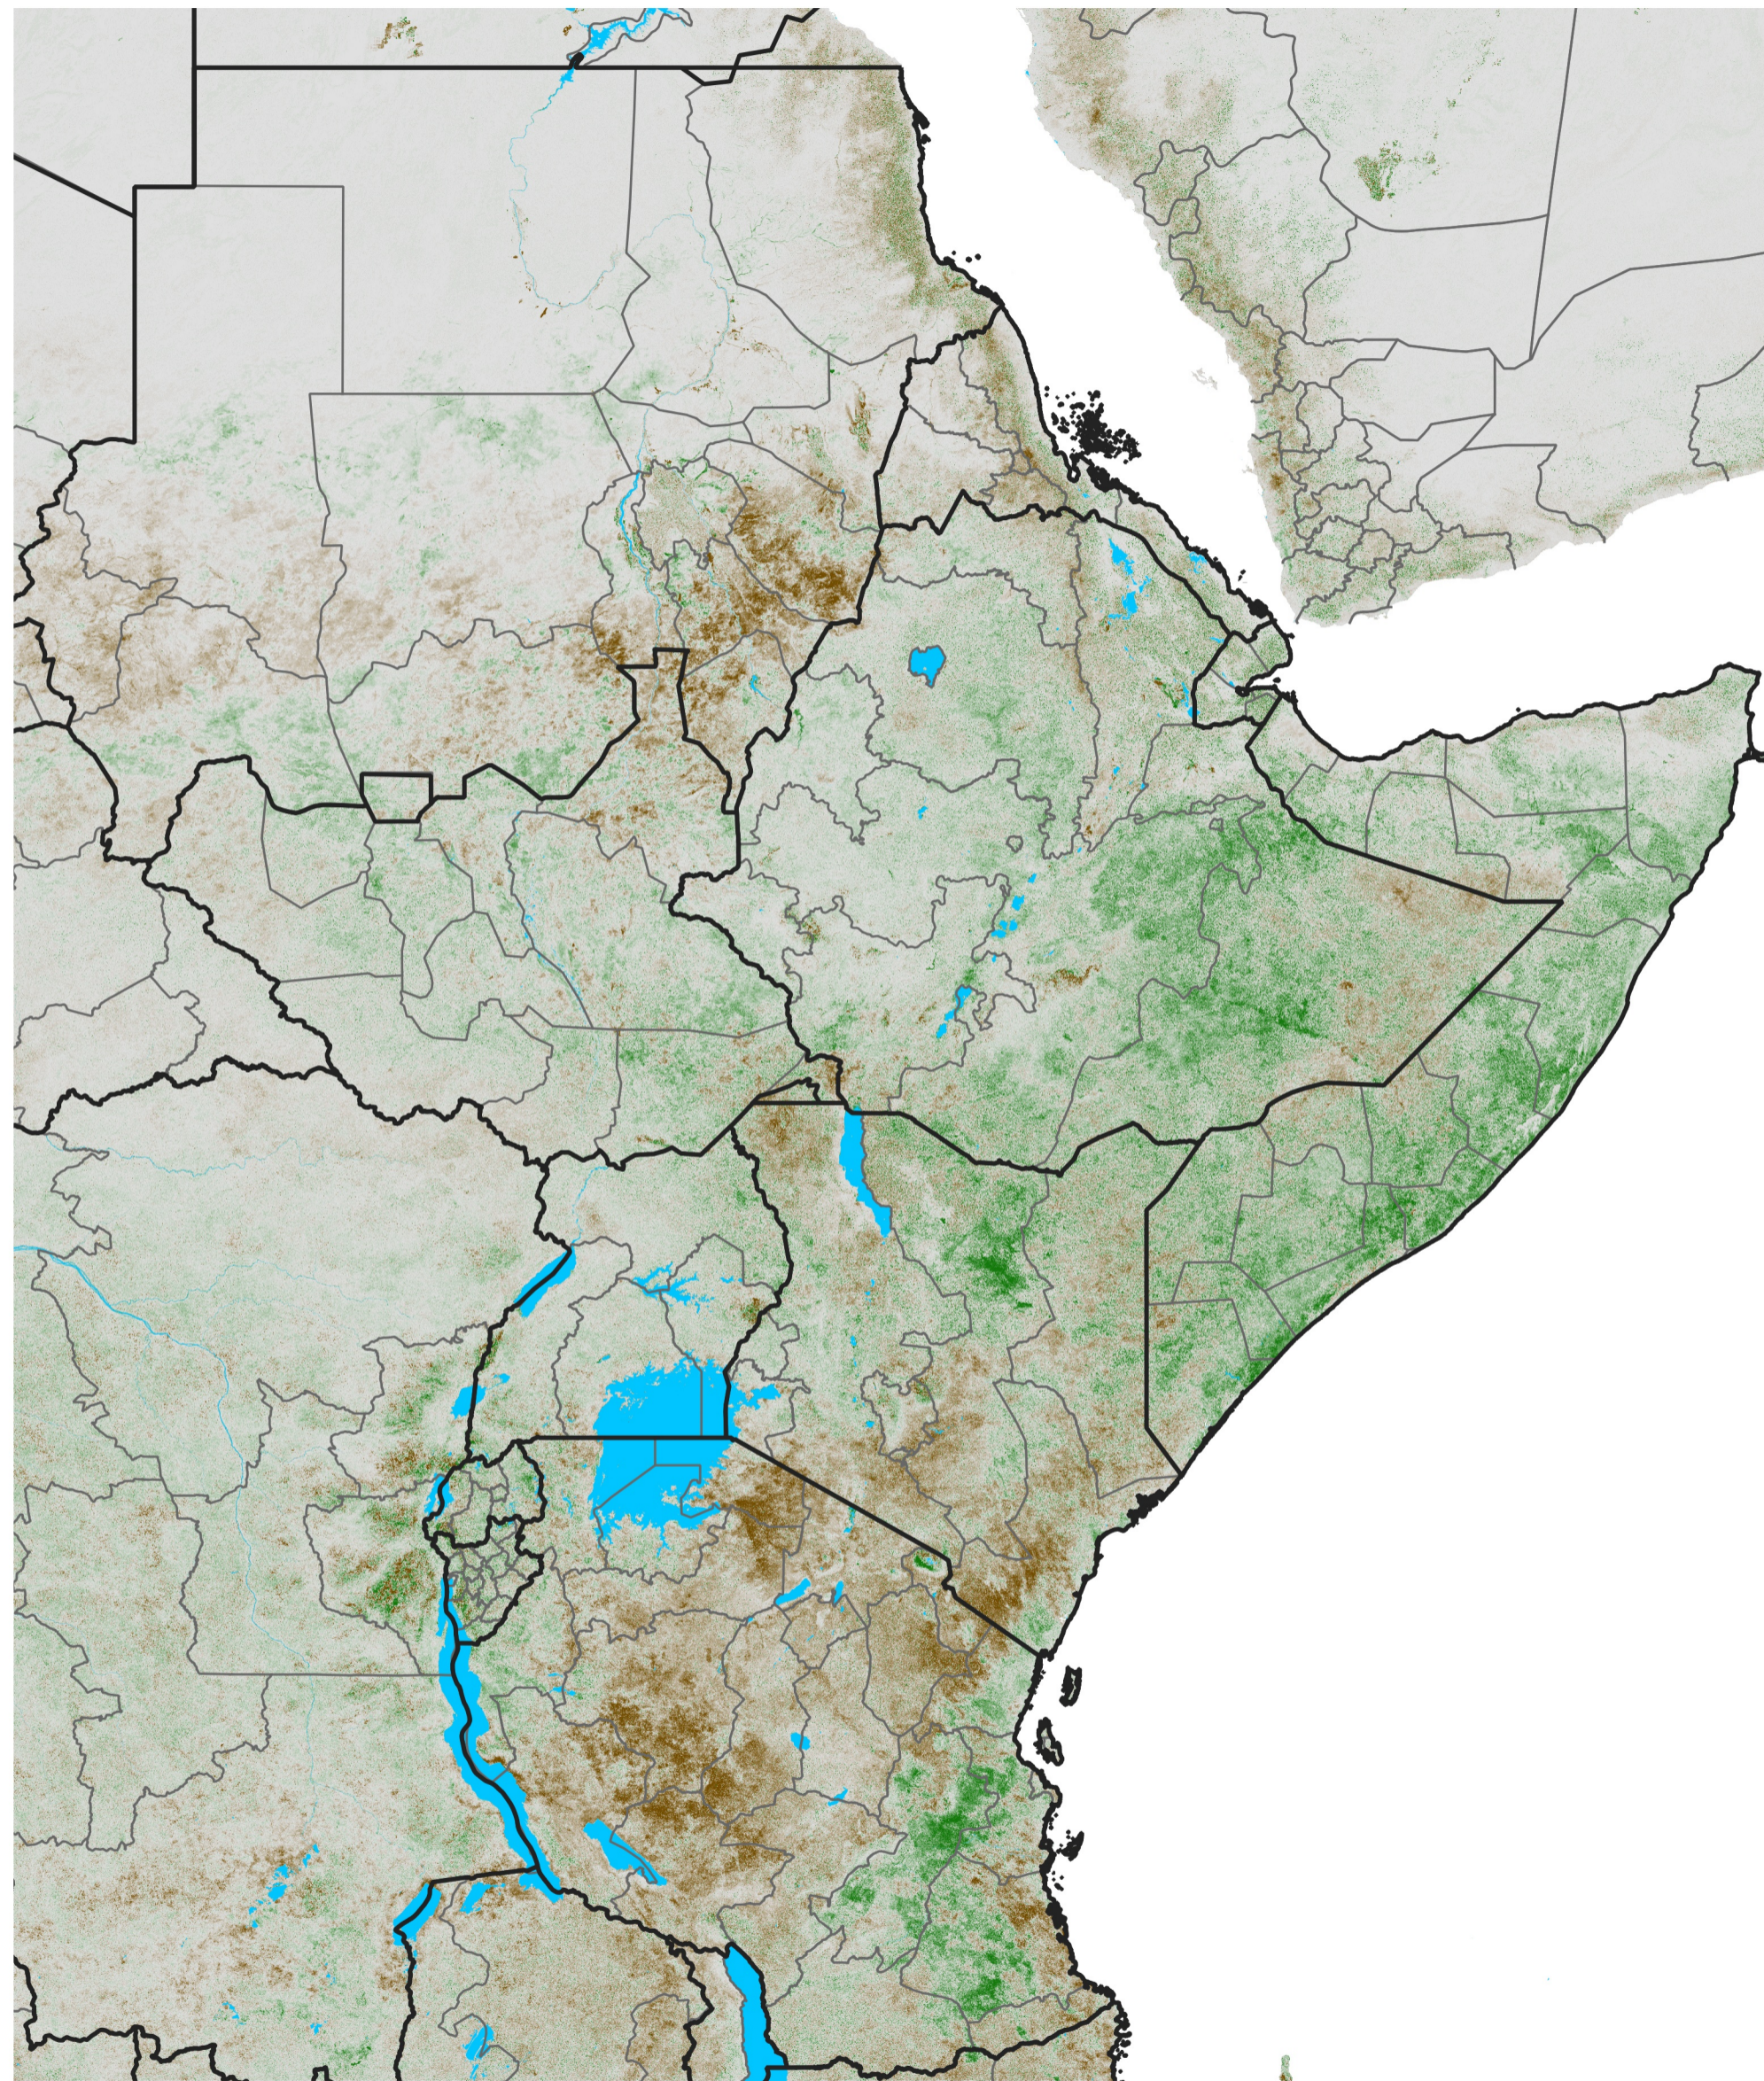

East Africa NDVI Anomaly

2013 minus Mean (2012 - 2021)

Period 63 / Nov 06 - 15, 2013

NDVI Anomaly

< -0.3 -0.2 -0.1 -0.05 0.05 0.1 0.2 >0.3

Negative

No Difference

Positive