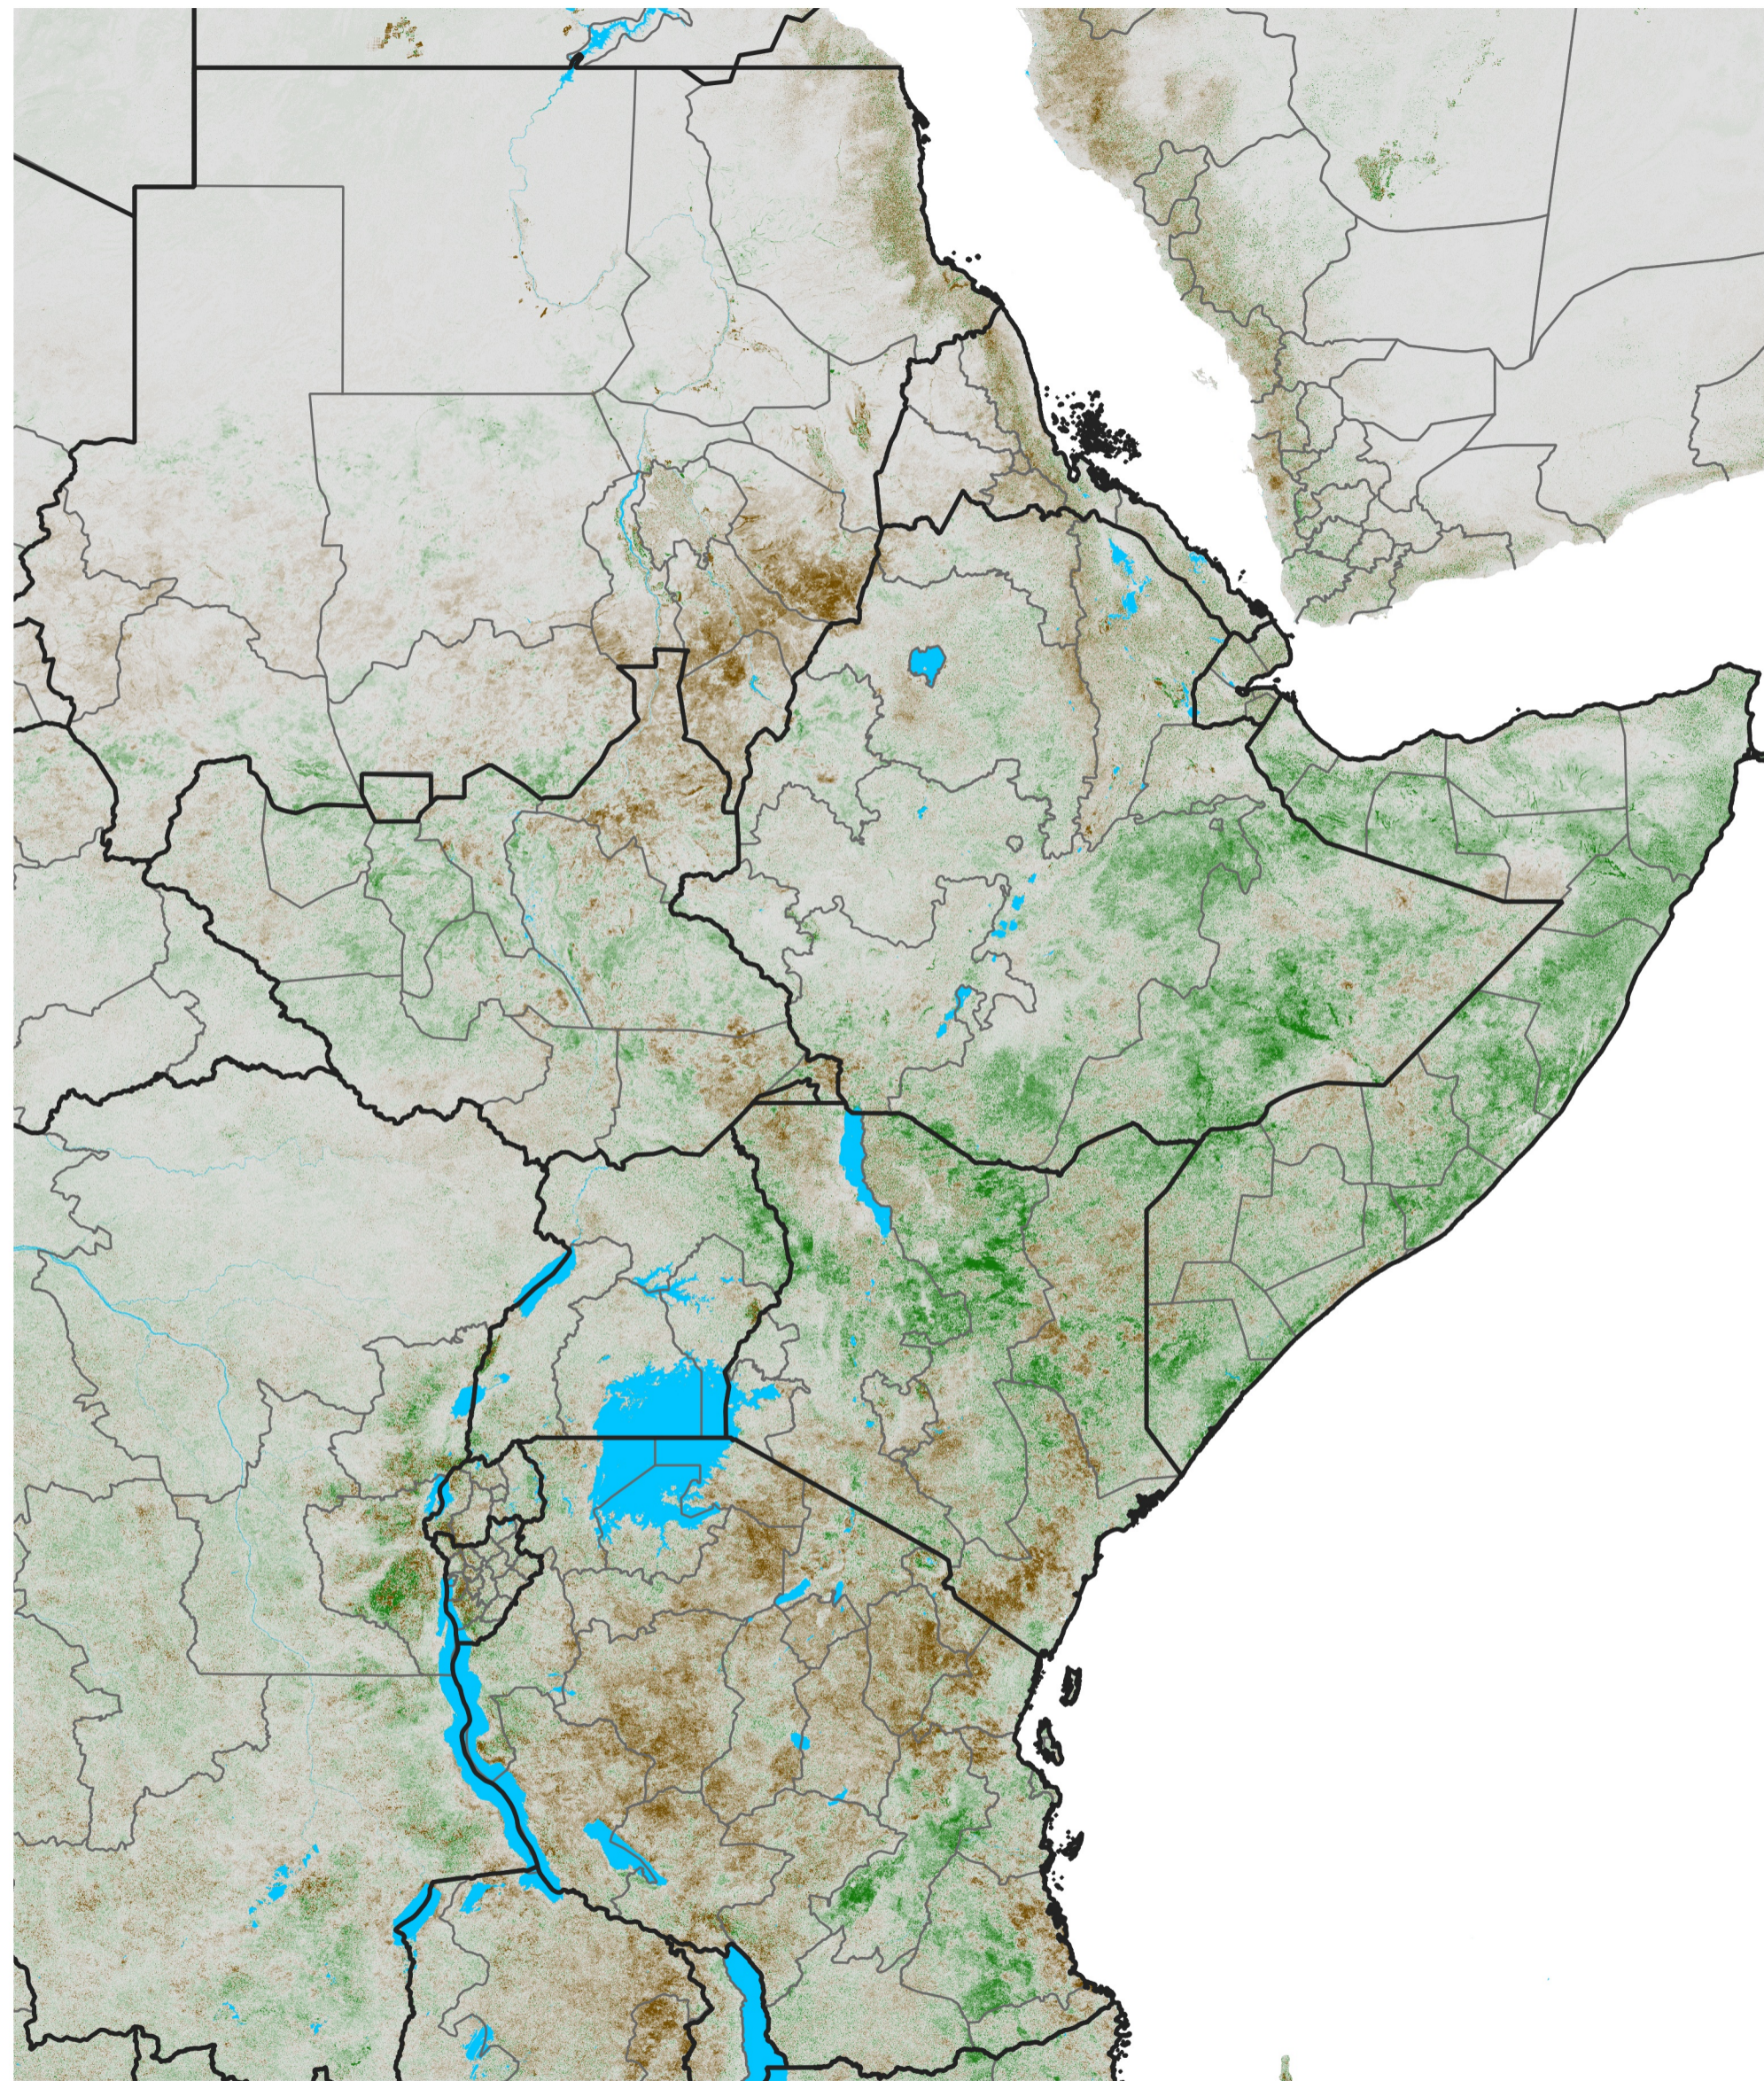

East Africa NDVI Anomaly

2013 minus Mean (2012 - 2021)

Period 68 / Dec 01 - 10, 2013

NDVI Anomaly

< -0.3 -0.2 -0.1 -0.05 0.05 0.1 0.2 >0.3

Negative

No Difference

Positive