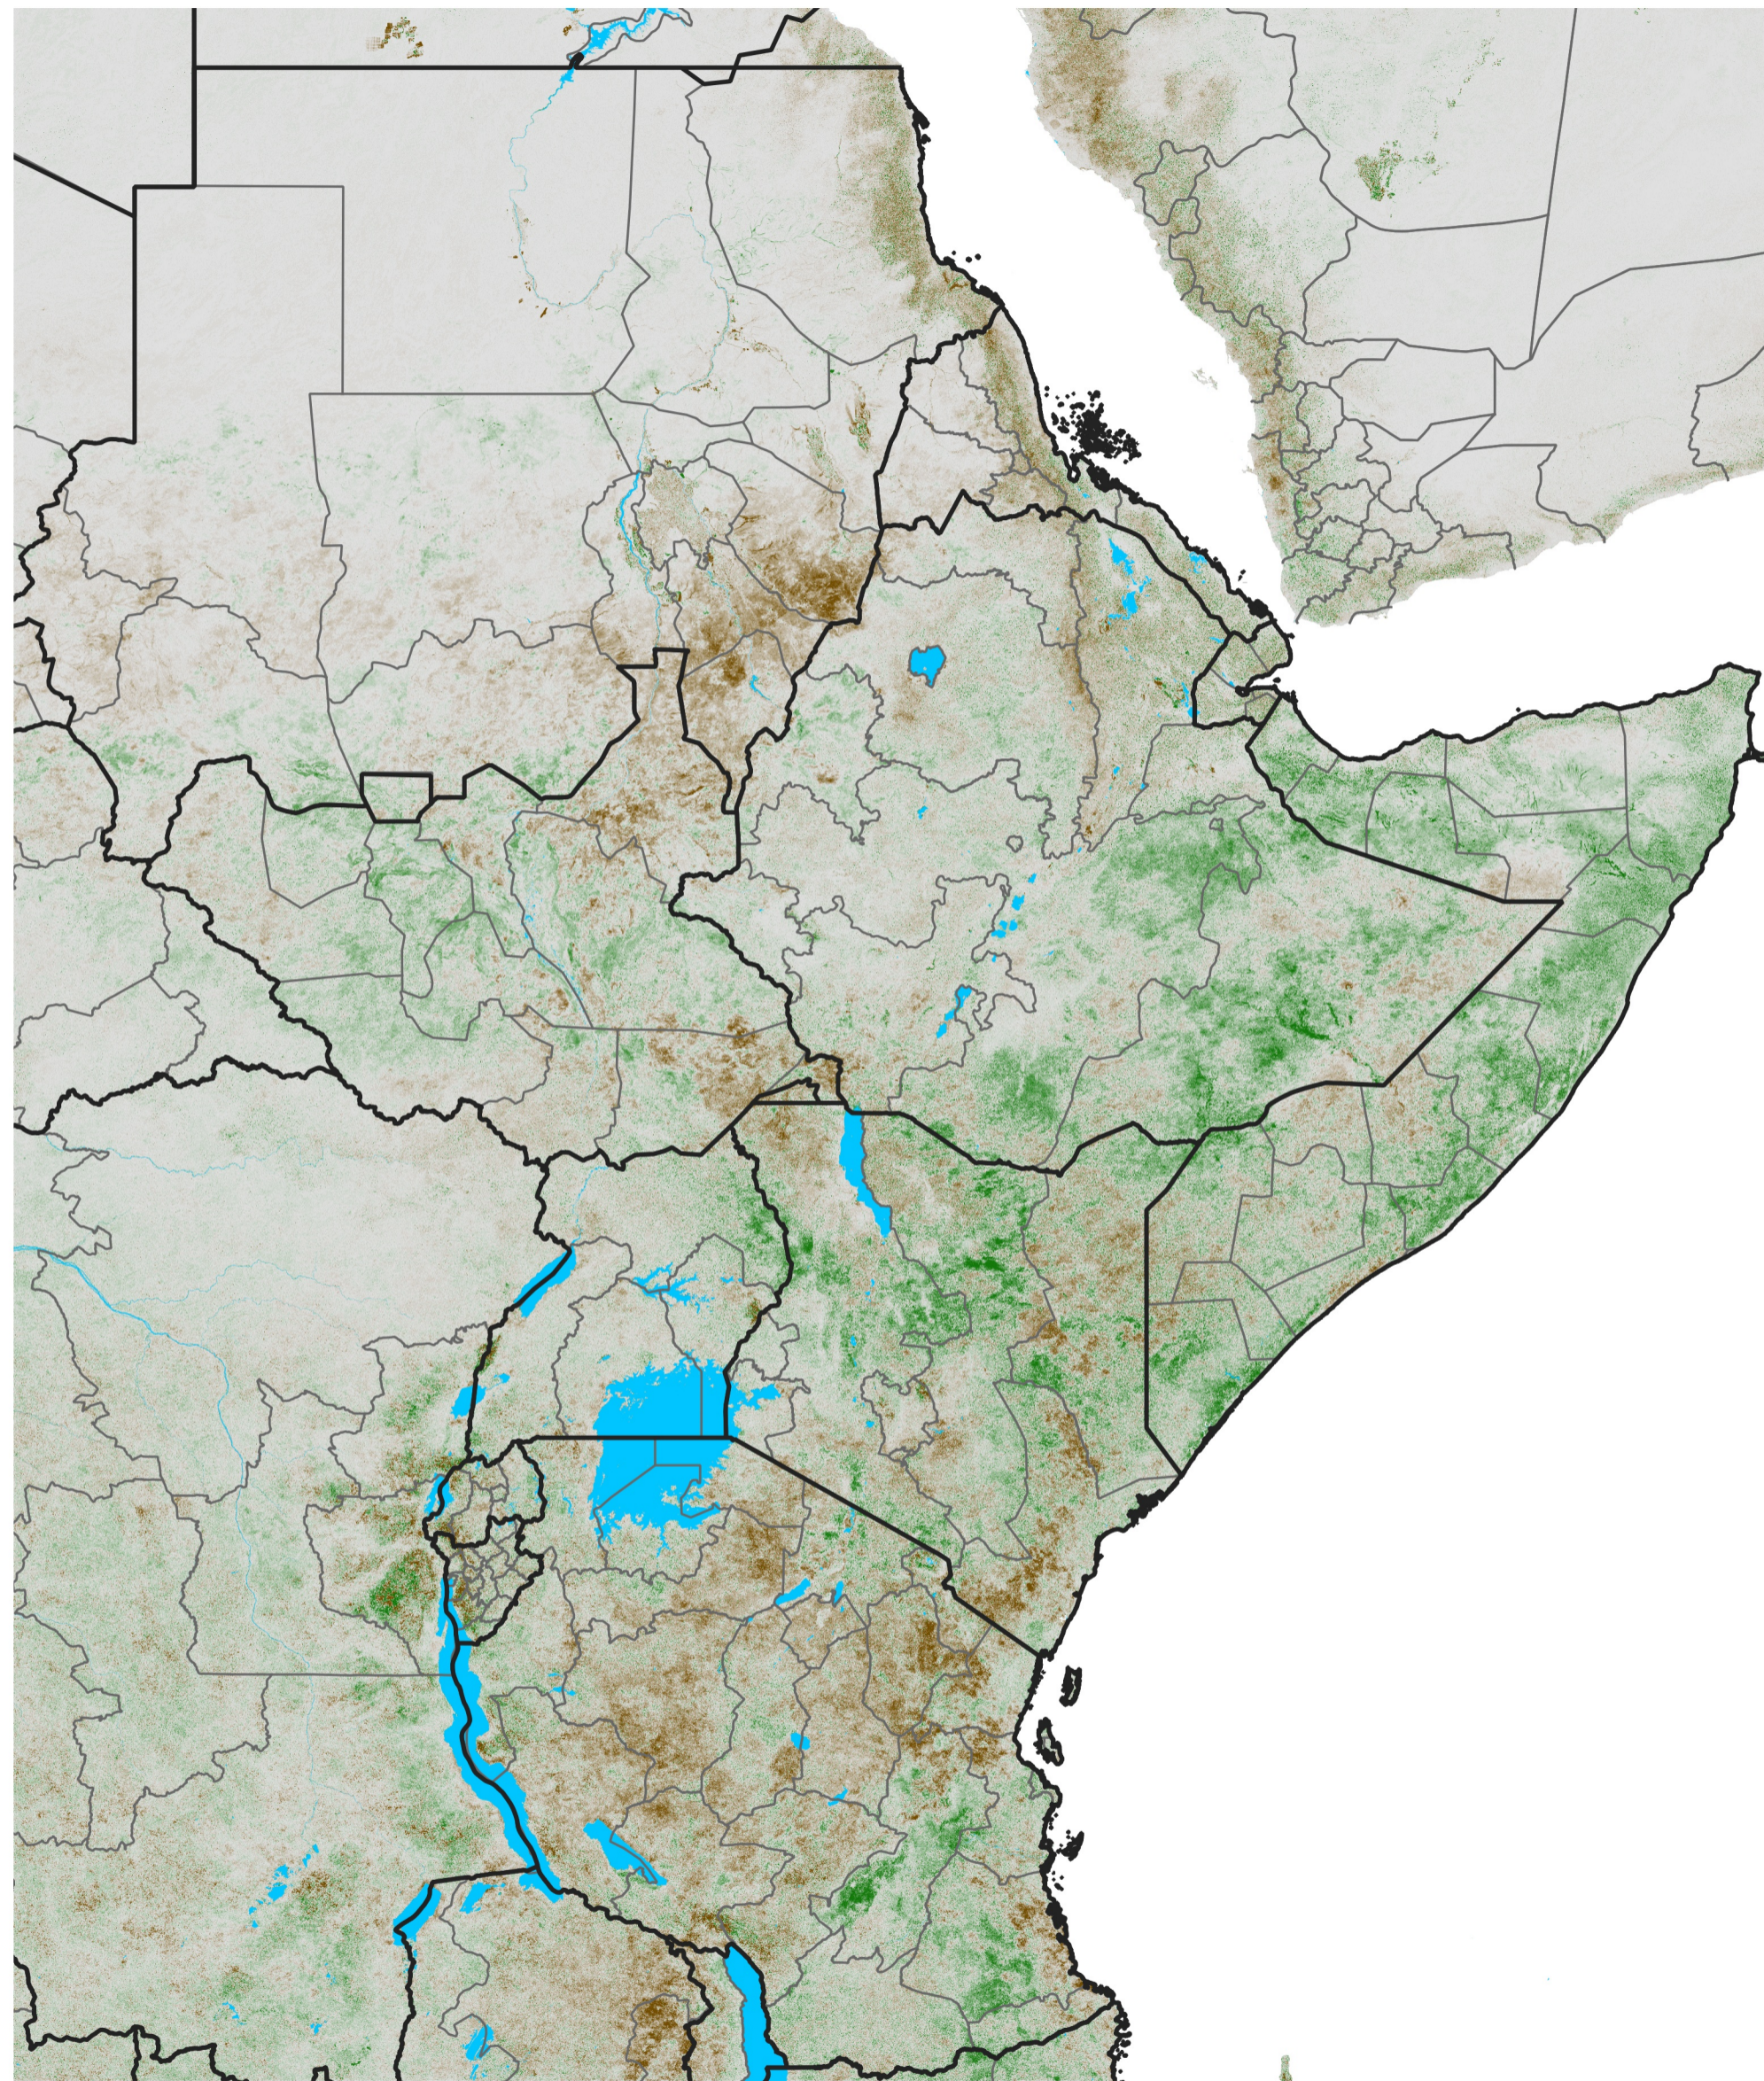

East Africa NDVI Anomaly

2013 minus Mean (2012 - 2021)

Period 69 / Dec 06 - 15, 2013

NDVI Anomaly

< -0.3 -0.2 -0.1 -0.05 0.05 0.1 0.2 >0.3

Negative

No Difference

Positive