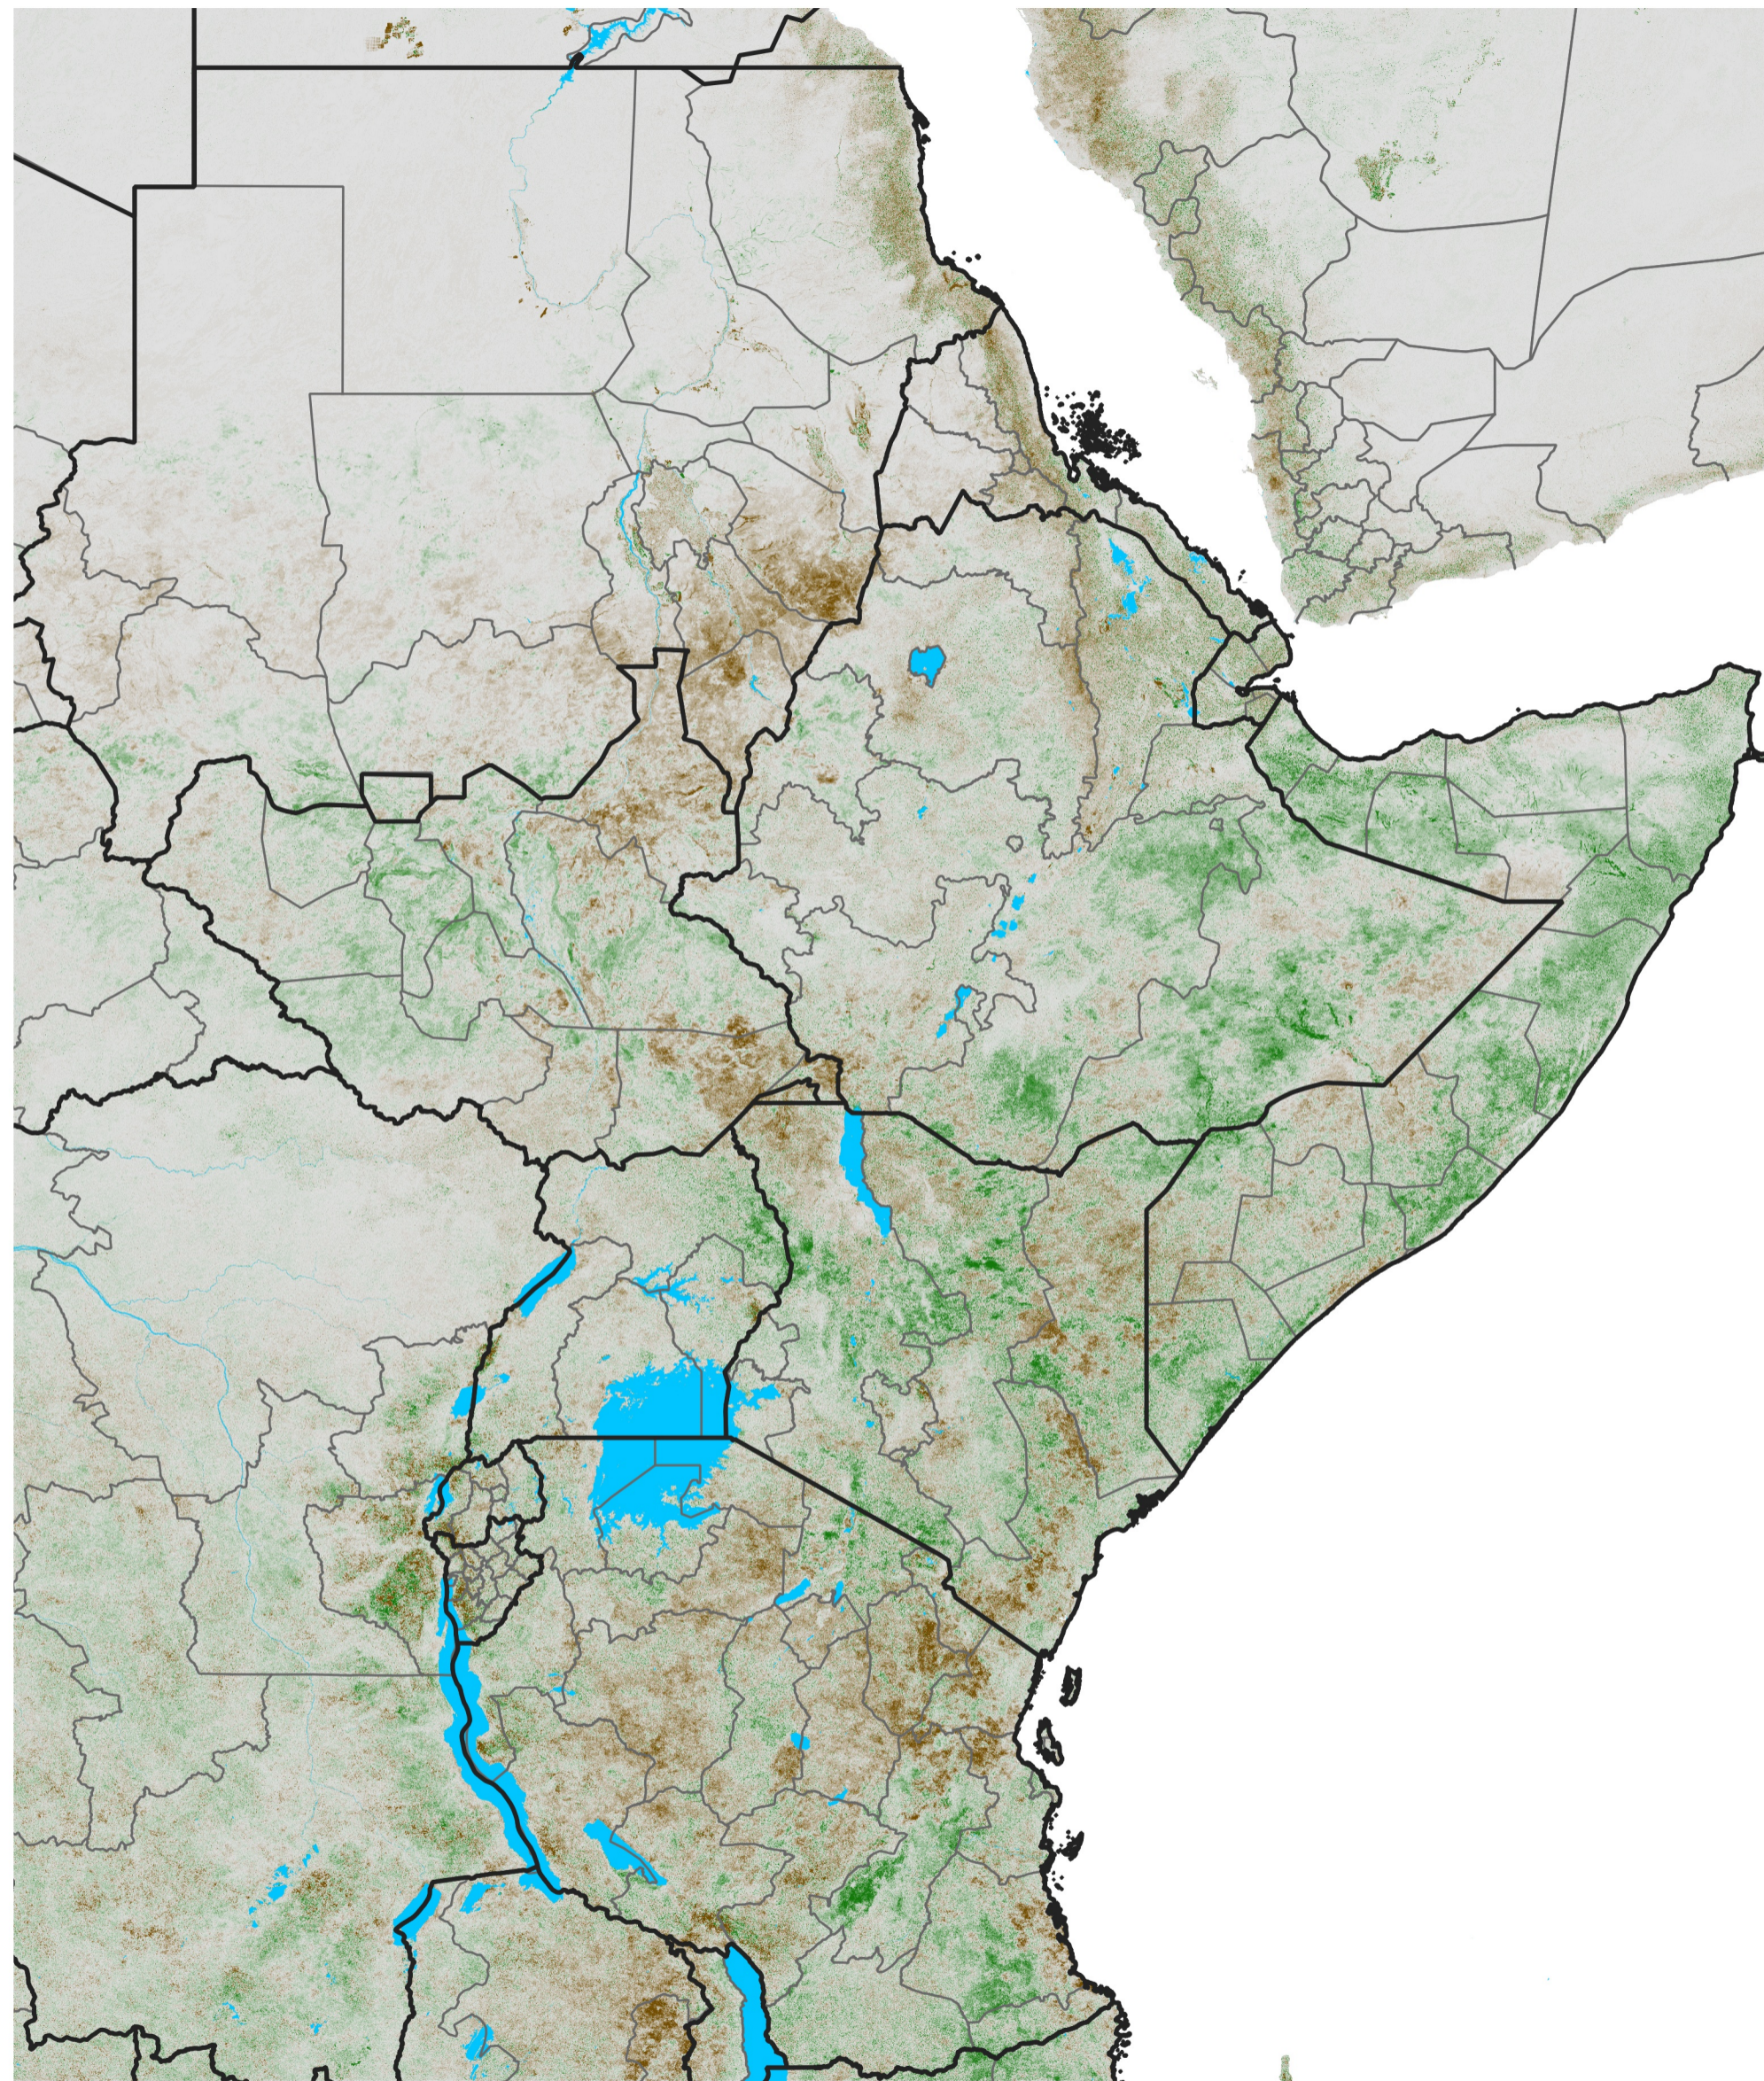

# East Africa NDVI Anomaly

2013 minus Mean (2012 - 2021)

Period 70 / Dec 11 - 20, 2013

## NDVI Anomaly

< -0.3   -0.2   -0.1   -0.05   0.05   0.1   0.2   >0.3

Negative

No Difference

Positive