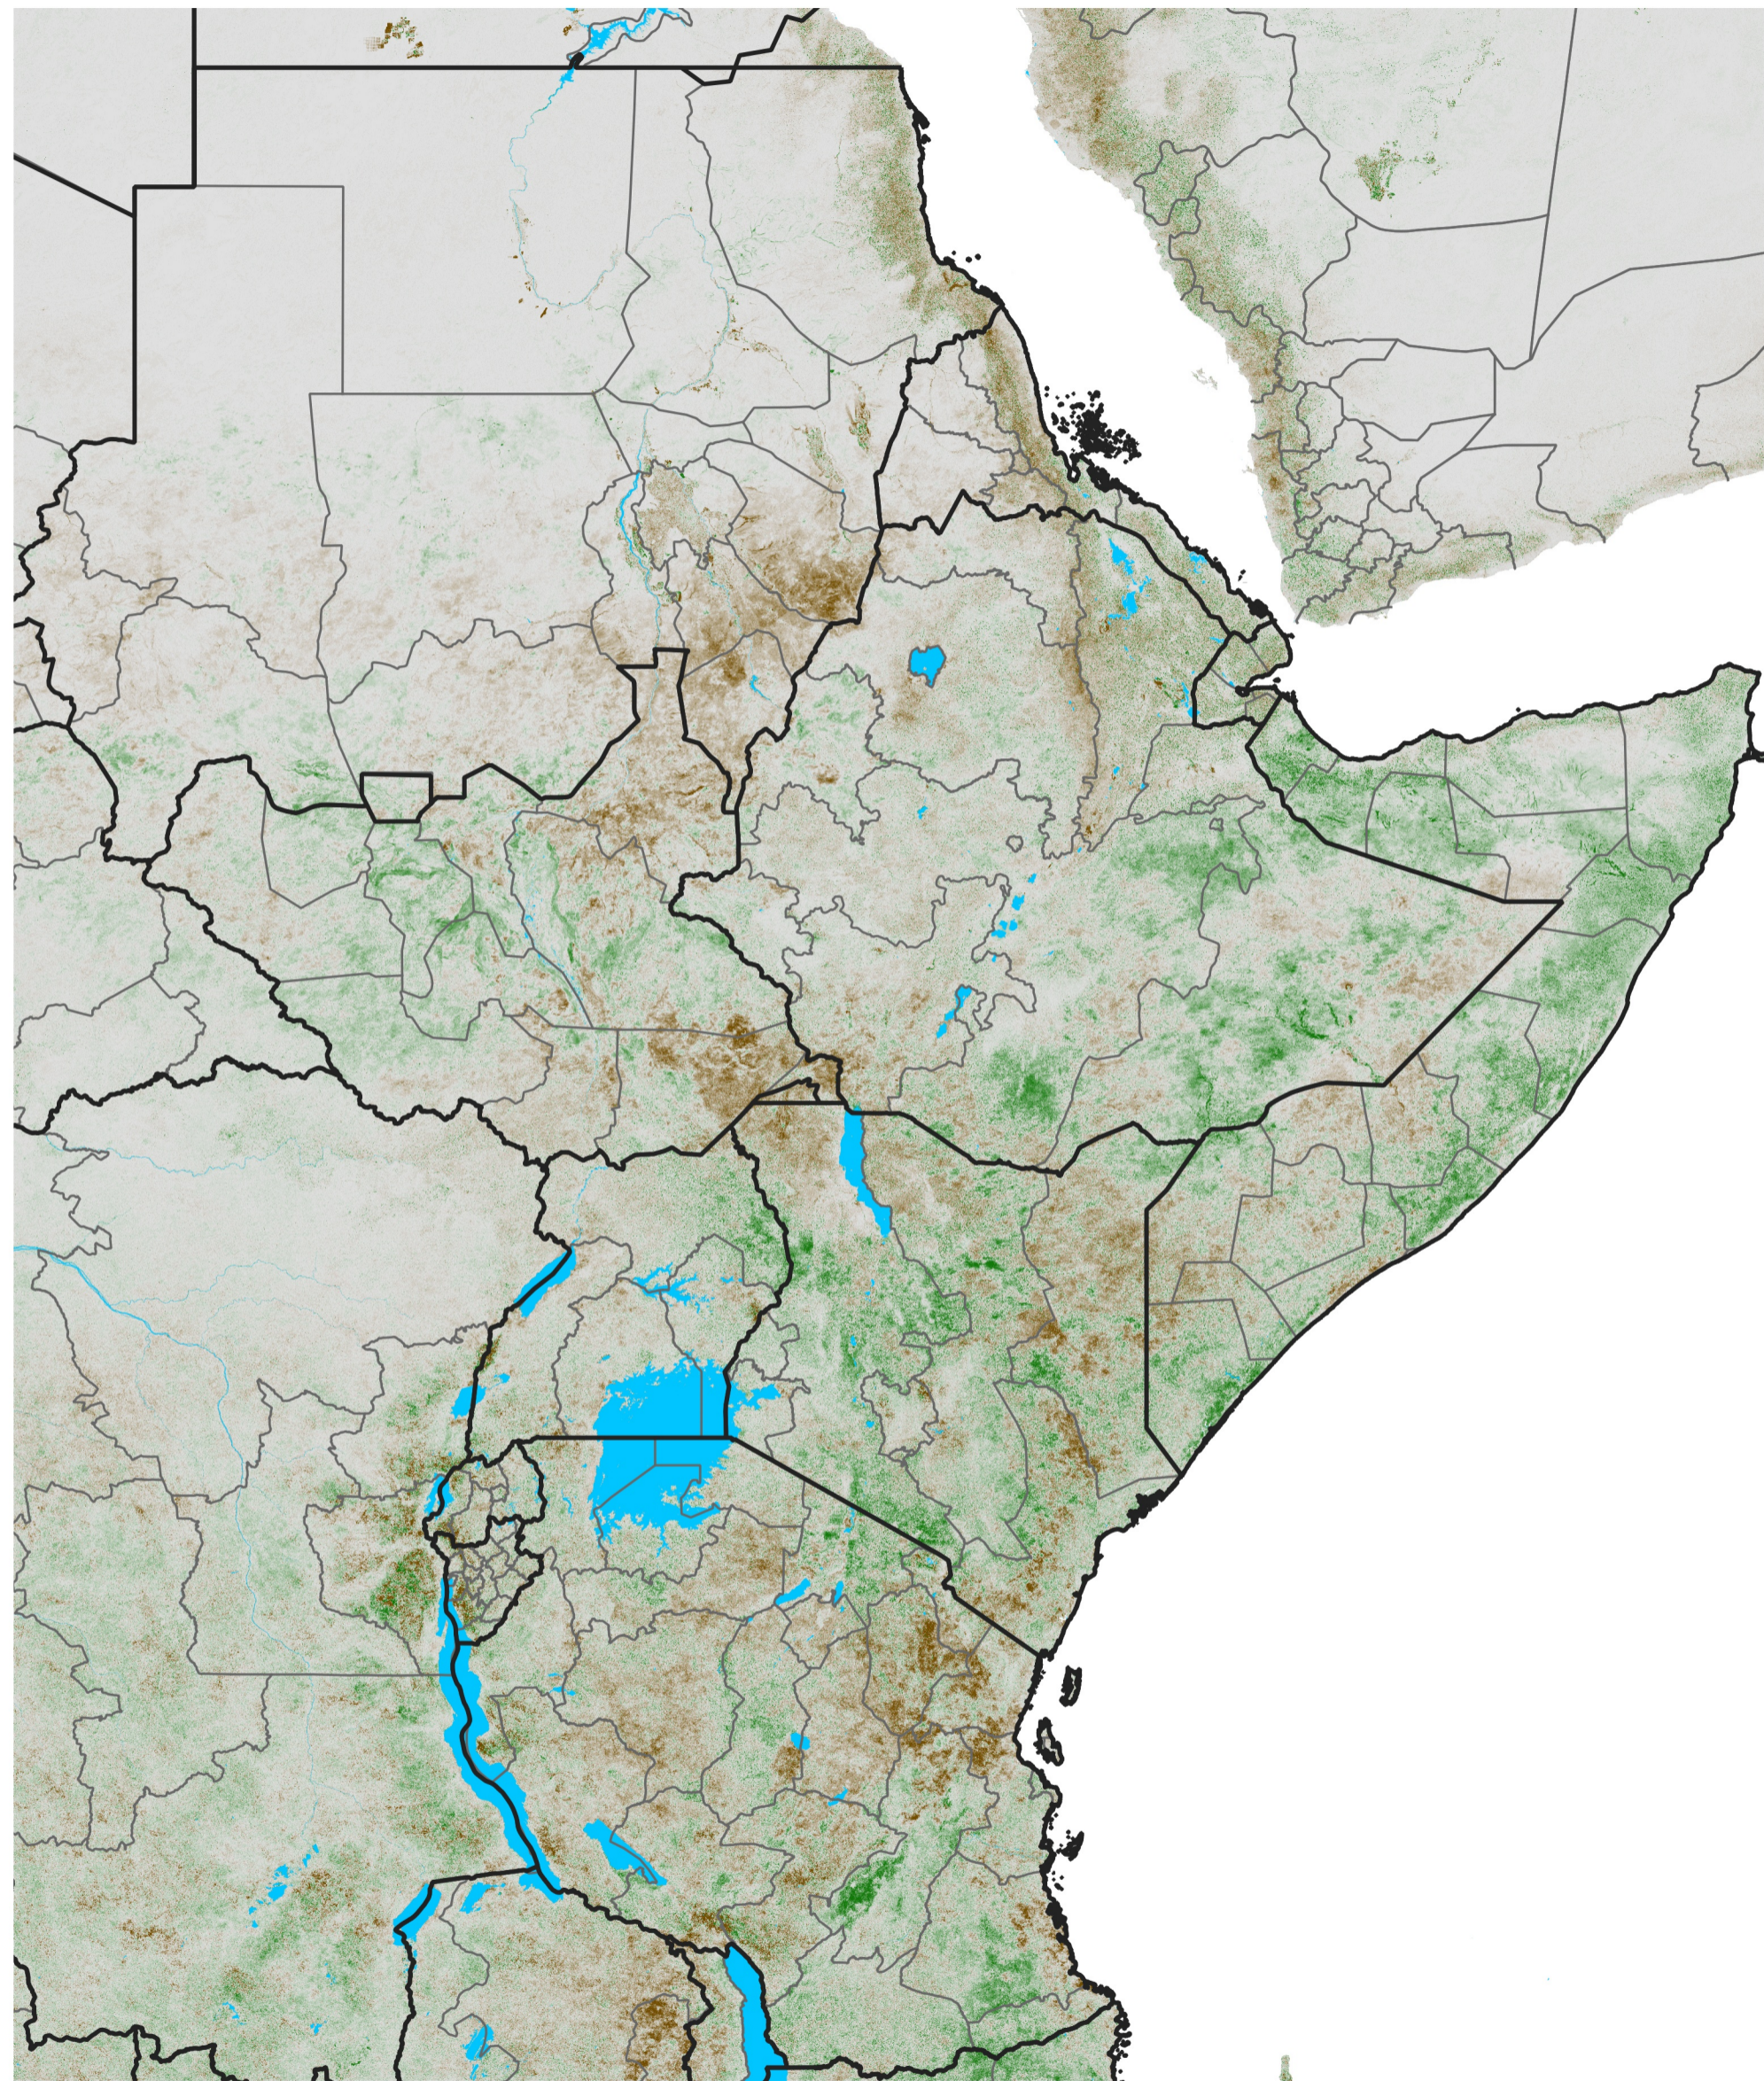

East Africa NDVI Anomaly

2013 minus Mean (2012 - 2021)

Period 71 / Dec 16 - 25, 2013

NDVI Anomaly

< -0.3 -0.2 -0.1 -0.05 0.05 0.1 0.2 >0.3

Negative

No Difference

Positive