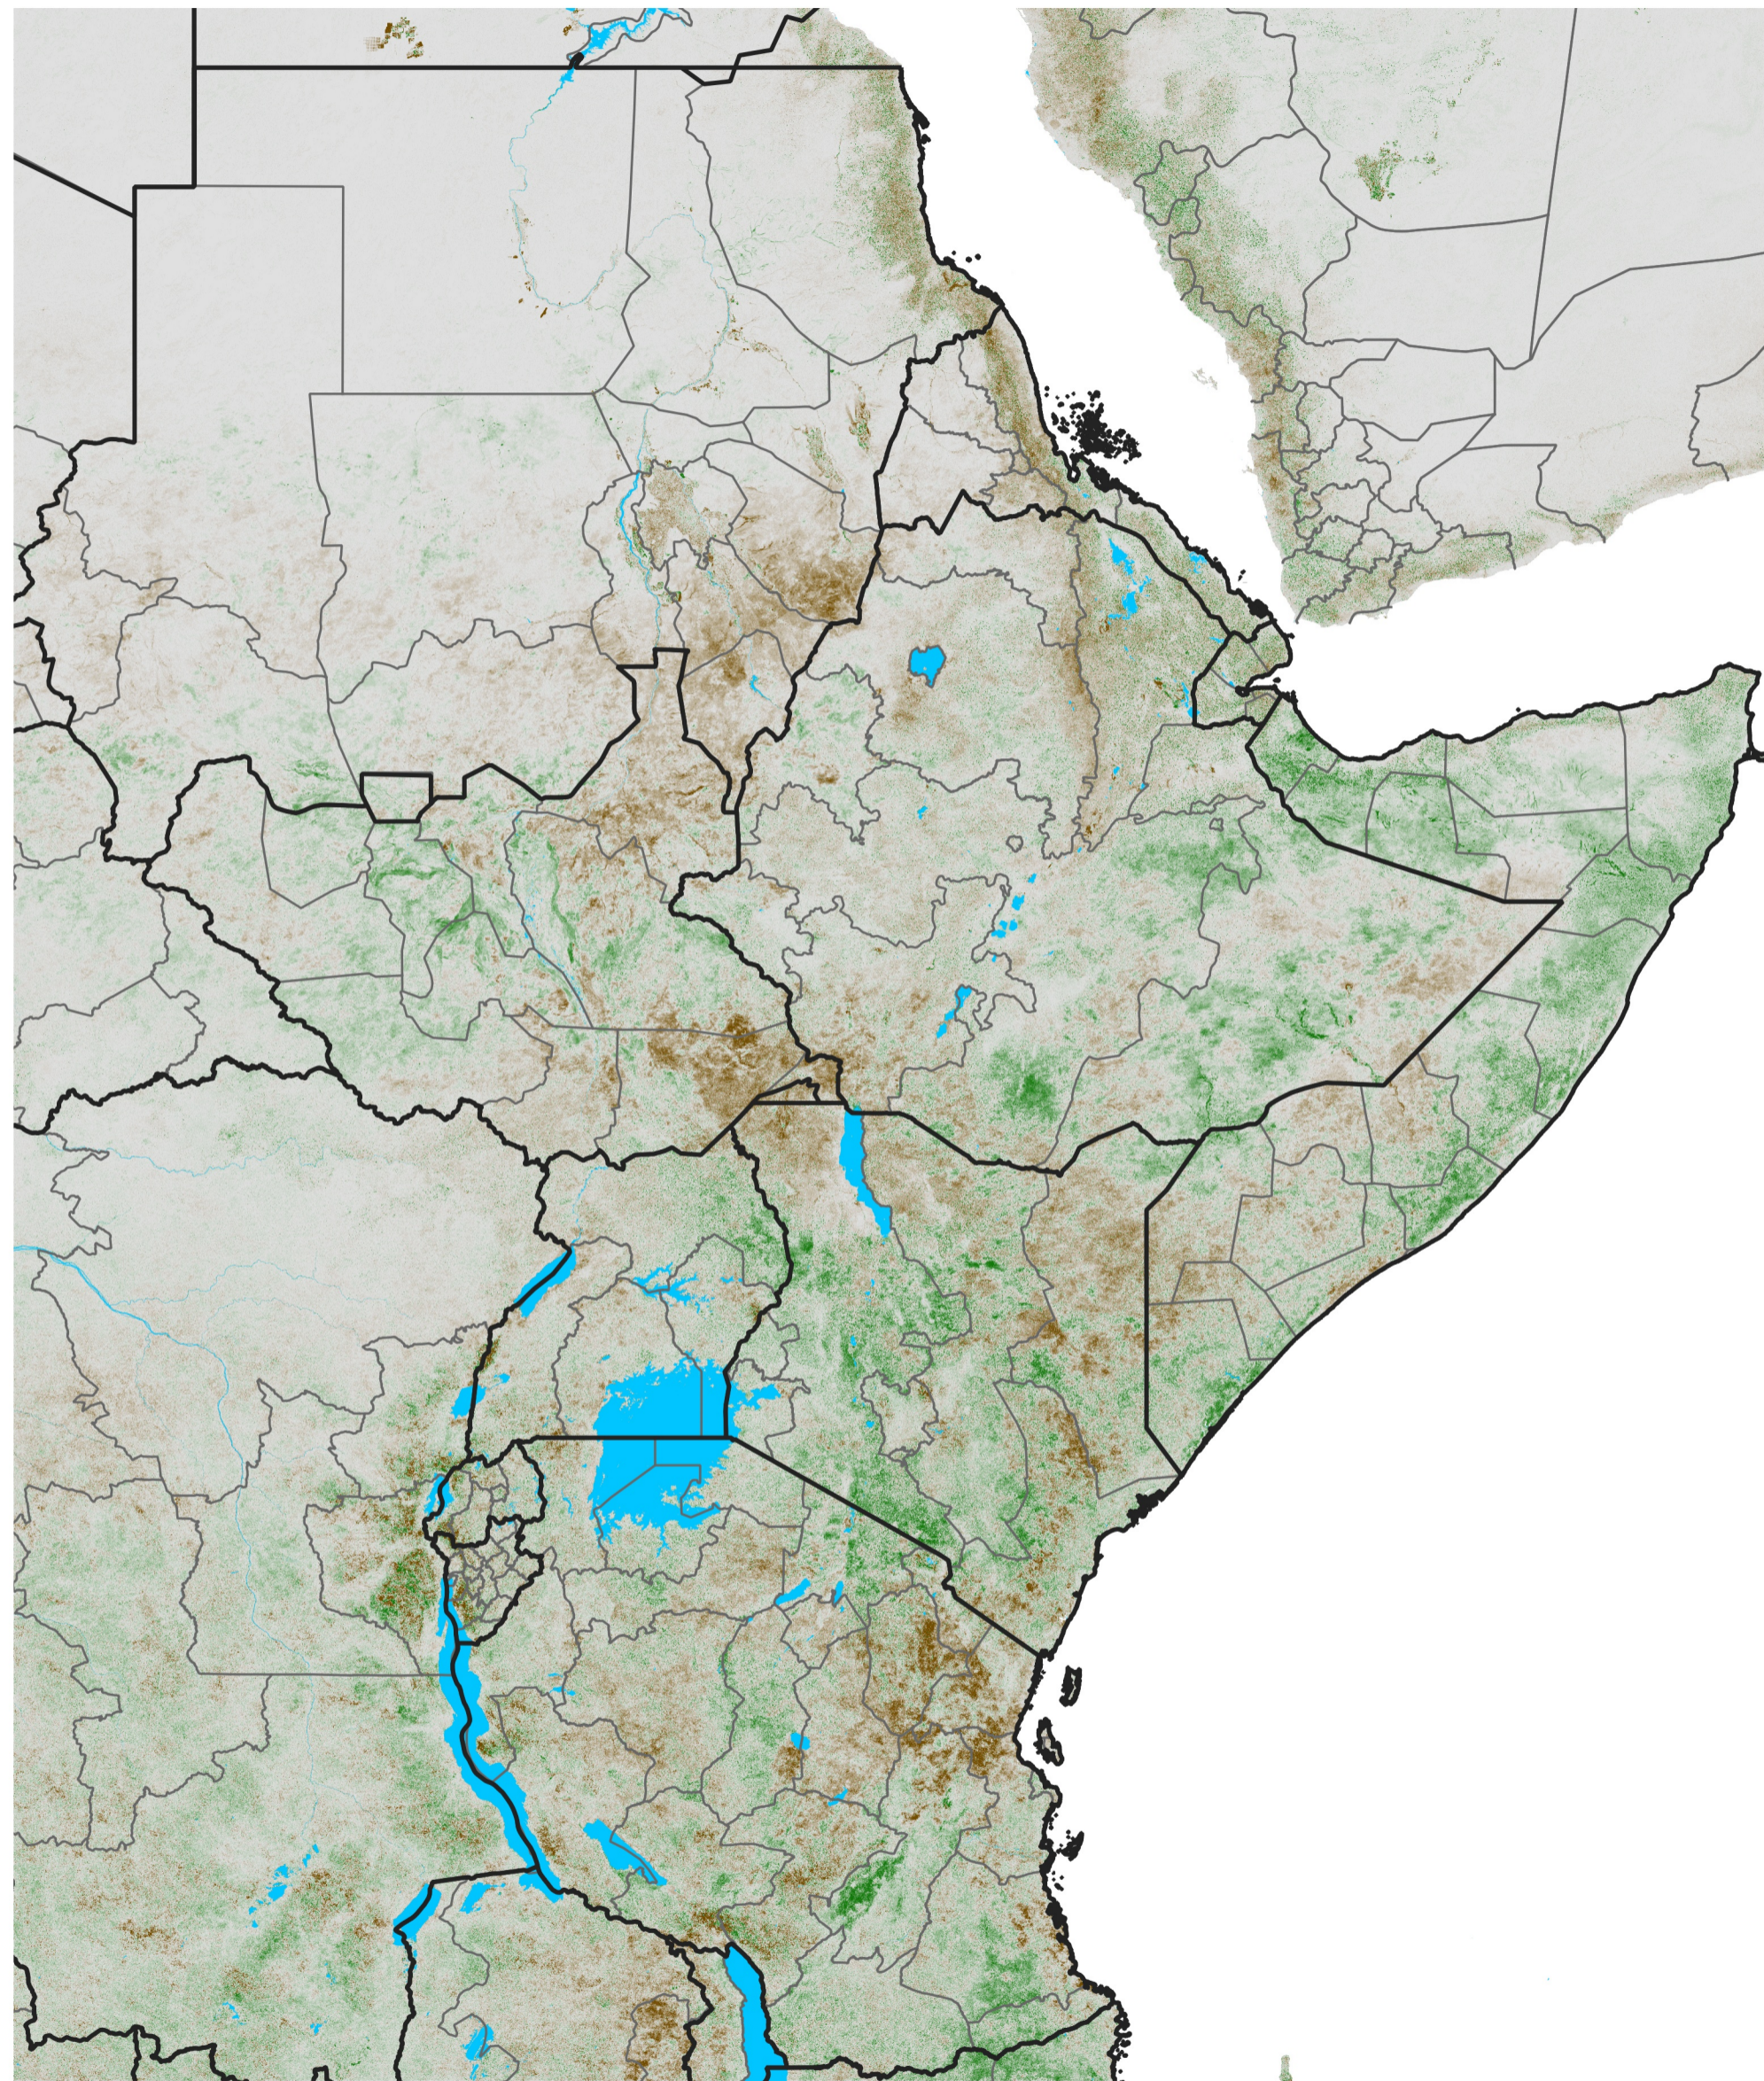

# East Africa NDVI Anomaly

2013 minus Mean (2012 - 2021)

Period 72 / Dec 21 - 31, 2013

### NDVI Anomaly

< -0.3   -0.2   -0.1   -0.05   0.05   0.1   0.2   >0.3

Negative

No Difference

Positive