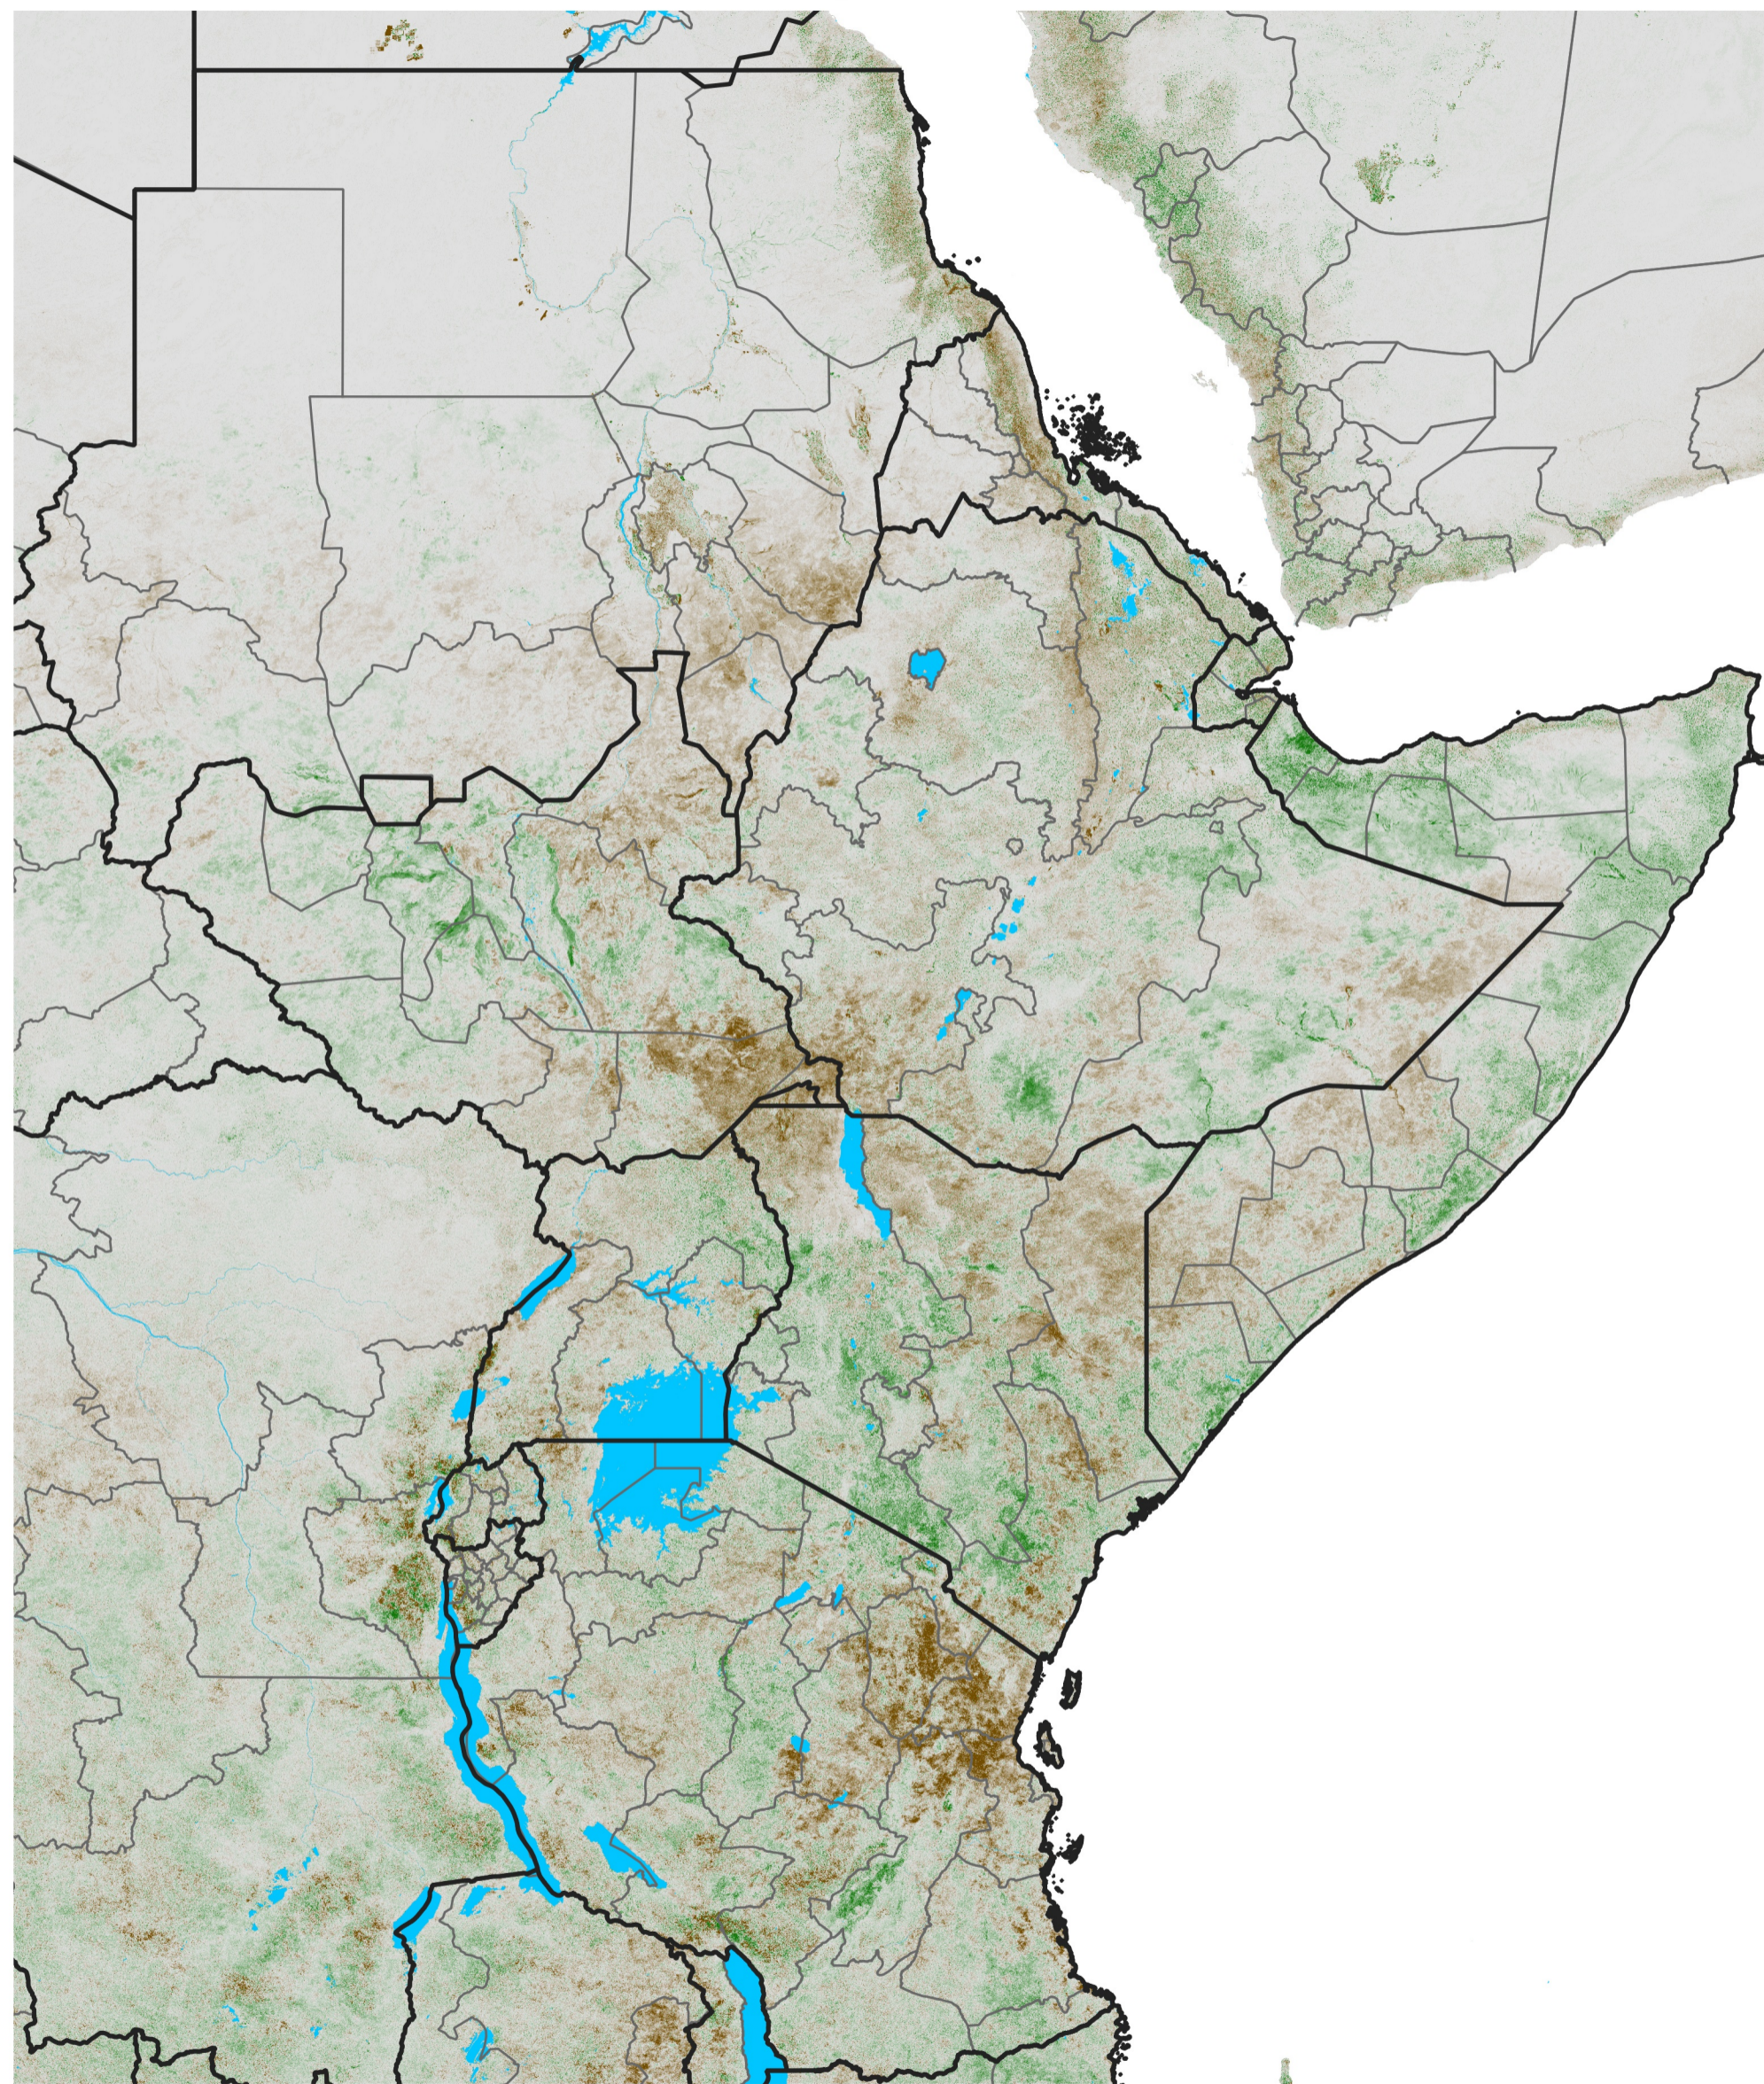

East Africa NDVI Anomaly

2014 minus Mean (2012 - 2021)

Period 02 / Jan 01 - 10, 2014

NDVI Anomaly

< -0.3 -0.2 -0.1 -0.05 0.05 0.1 0.2 >0.3

Negative

No Difference

Positive