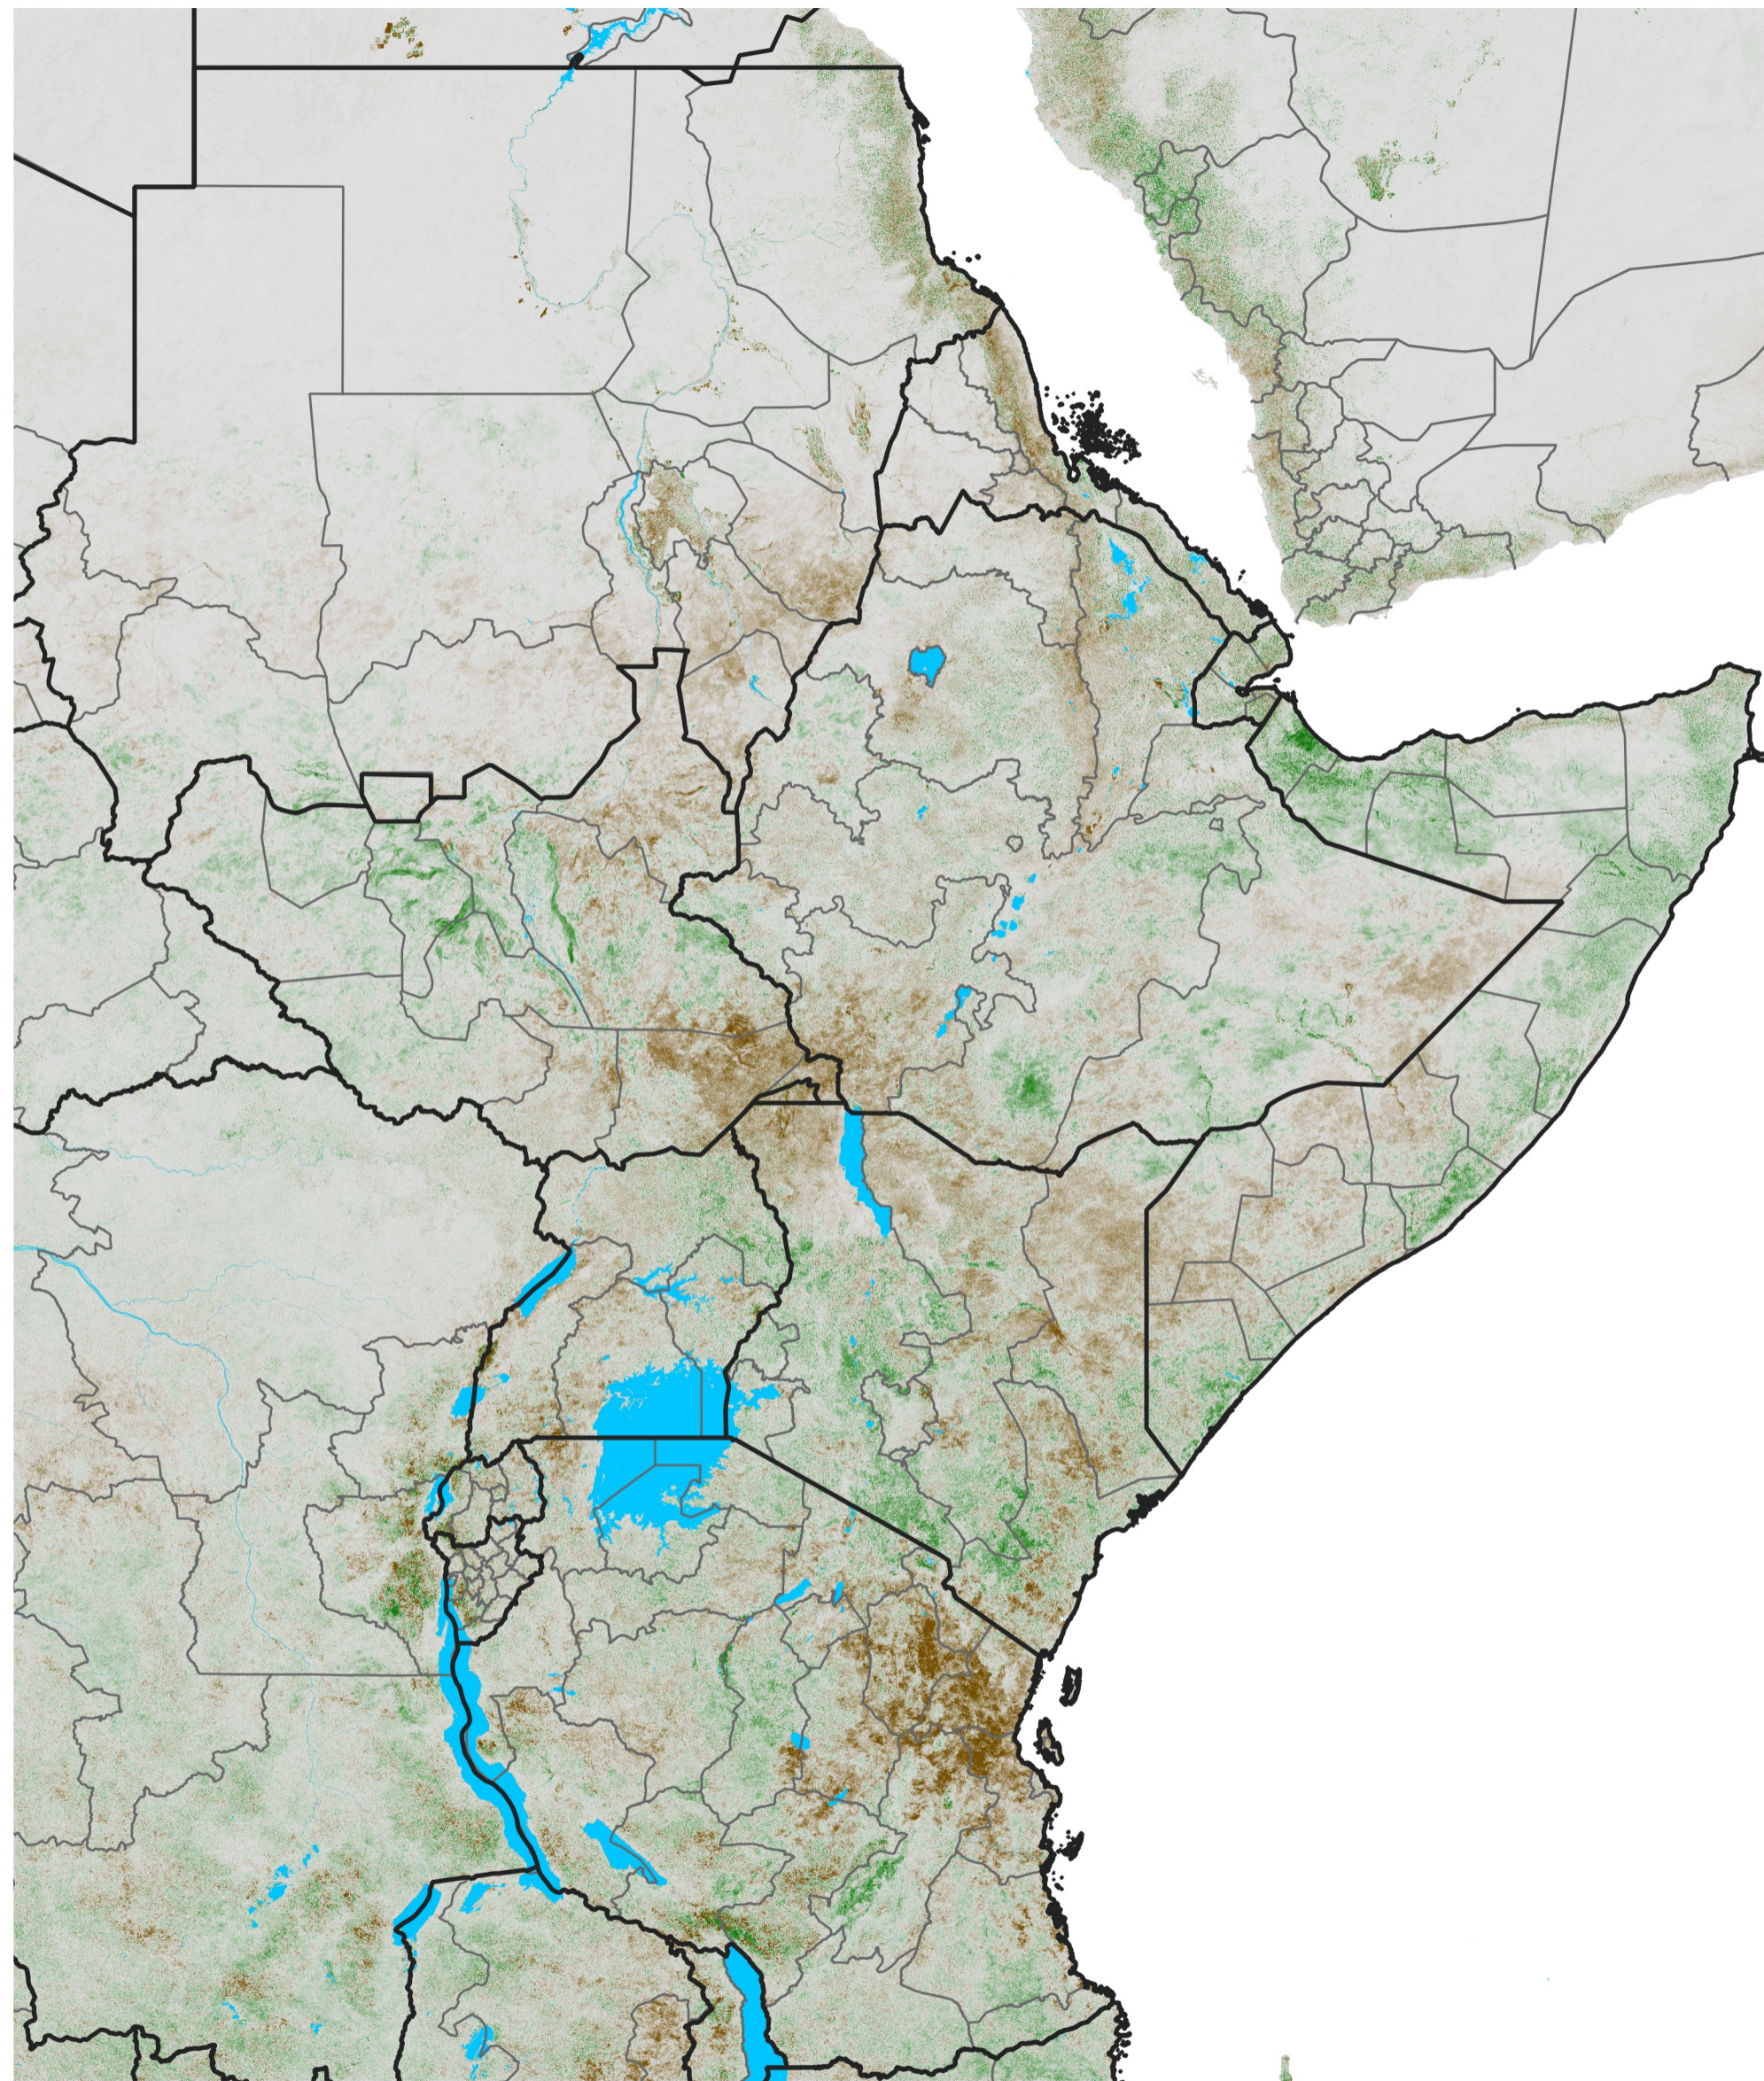

East Africa NDVI Anomaly

2014 minus Mean (2012 - 2021)

Period 03 / Jan 06 - 15, 2014

NDVI Anomaly

< -0.3 -0.2 -0.1 -0.05 0.05 0.1 0.2 >0.3

Negative

No Difference

Positive